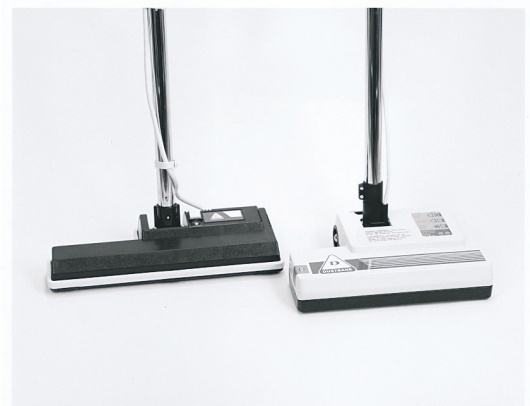

Professional Power Nozzle

Professional Power Nozzle

PRODUCTIVITY

DESIGN

Designed to reach into inaccessible areas.
Can be used on carpets or bare floors.
Cleans right up to baseboards.

BRUSH DRIVE

Non slip drive belt with electronic overload protection.

LIGHT WEIGHT

EASY MAINTENANCE

Electronic brush controller monitors the operation of the brush.

EASY ASSEMBLY

10 + 3 + 1 = WARRANTY

Technical data DB 430

Nozzle Width	17" (432mm)
Nozzle Height	3" (76mm)
Overall Height	38" (965mm)
Brush RPM	3500
Brush Fill	Horsehair
Amps (rated)	1.25
Hose Cord	10'(3m)
Code	28389

Technical data DB 499

Voltage	120 volts
Brush motor	1.4 amp
Brush width	12,75 inches
Brush strip	replaceable
Width	Horsehair
Weight	14 inches
Code	28392

DUSTBANE PRODUCTS LIMITED

25 Pickering Place Ottawa, Ontario K1G 5P4