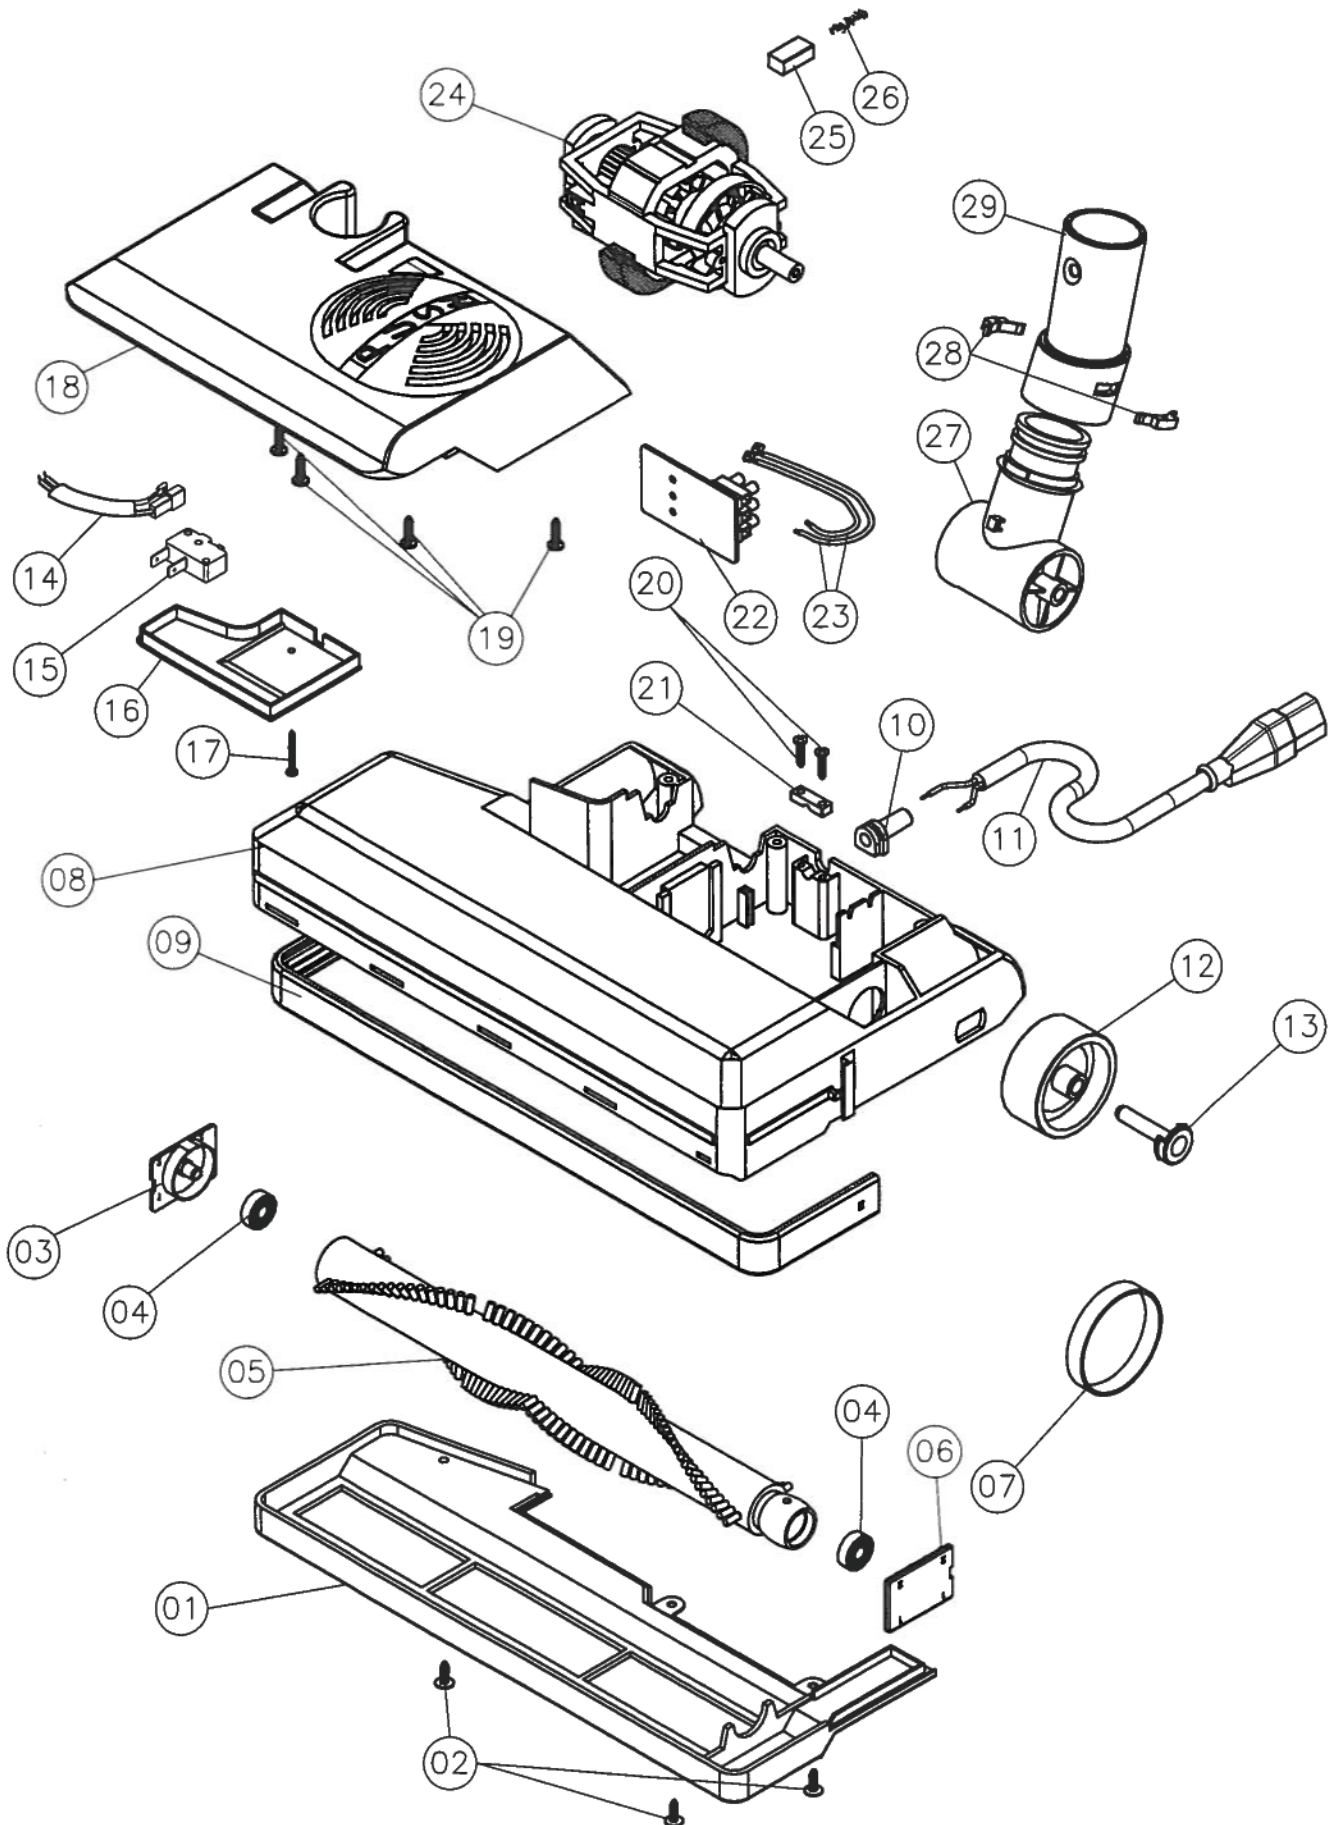

DUSTBANE Power Nozzle 405

Power Nozzle Flat 405

Code: 28375

Pos.	Code	Description	Qty
1	24968	BASE 405	1
2	24972	SCREW (W/SET) (T.C.4, 2x16)	3
3-6	24982	405 FLAT COMPLETE ROLLER	1
3	24991	LEFT BRUSH SUPPORT	1
4	24992	BEARING	1
5	24993	405 BRUSH	1
6	24994	RIGHT BRUSH SUPPORT	1
7	24983	FLAT BELT	1
8	24984	CASE 405-BLACK	1
9	24985	BUMPER 0.71-BLACK	1
10	24975	CORD GROMMET	1
11	24976	POWER CORD	1
12	24955	WHEEL	2
13	24956	PIN-WHEEL	2
14	24986	MICRO SWITCH WIRING	1
15	24957	COMPLETE ASSEMBLED MICROSWITCH	1
16	24958	LARGE MICROSWITCH COVER	1
17	24972	SCREW (W/SET) (T.C.3 x 20)	1
18	24977	LGE JOINT BLOCKING COVER-BLACK	1
19	24972	SCREW (W/SET) (T.C.3, 5x16)	4
20	24972	SCREW (W/SET) (T.C.3, 5x16)	2
21	24960	U-BOLT (FASTEN CORD TO CASE)	1
22	24987	CONNECTING TERMINAL COMPLETE	1
23	24988	BRUSH MOTOR WIRING	1
24	24989	120V COMPLETE TRACTION ENGINE	1
25	24963	BRUSH MOTOR CARBON	2
26	24964	BRUSH MOTOR CARBON SPRING	2
27-29	24978	UNIVERSAL JOINT COMPLETE	1
27	24979	BLACK LOWER JOINT	1
28	24980	JOINT FASTENER	1
29	24981	JOINT EXTENSION	1