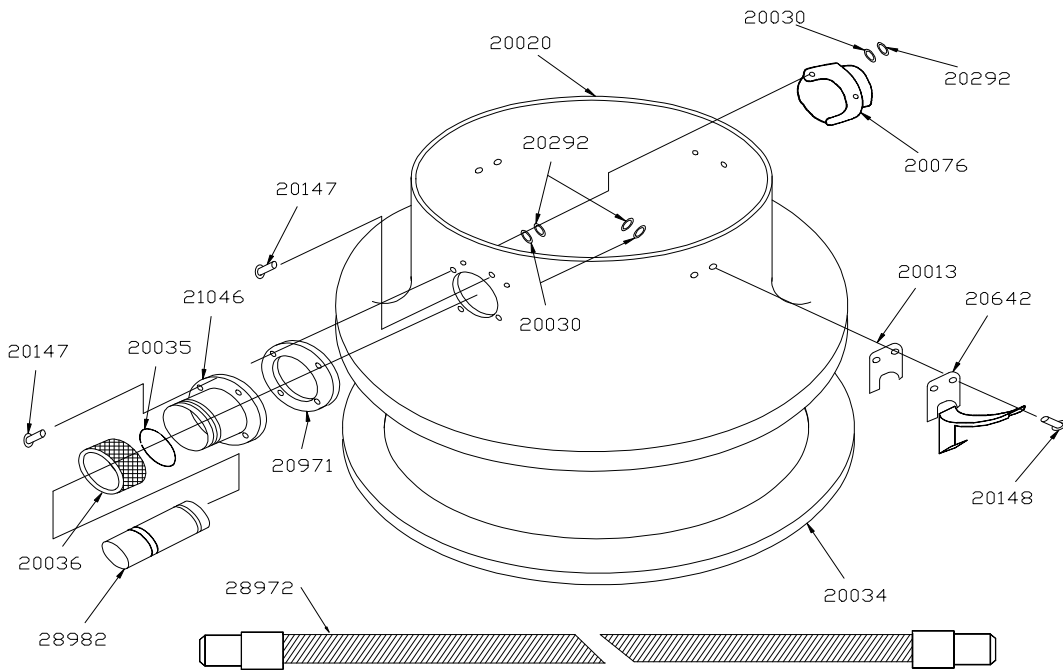

DRUM CONVERTER 28937
CONVERTISSEUR DE FÛT 28937

ITEM	DESCRIPTION	QTY
20013	COVER CLAMP SPACER	3
20020	DRUM CONVERTER W/W GREY	1
20030	NEOPRENE WASHER	12
20034	GASKET DRUM CONVERTER	1
20035	SWIVEL CLAMP RING	1
20036	KNURLED NUT 1-1/2	1
20076	INLET DEFLECTOR	1
20147	5/16 RIVET	6
20148	1/2 RIVET	6
20292	BRASS WASHER	12
20642	COVER CLAMP	3
20971	GASKET VAC INLET	1
21046	SW SLEEVE C/W FLANGE	1
28972	HOSE 1-1/2 X 10' GREY G-VAC	1
28982	HOSE JOINER	1