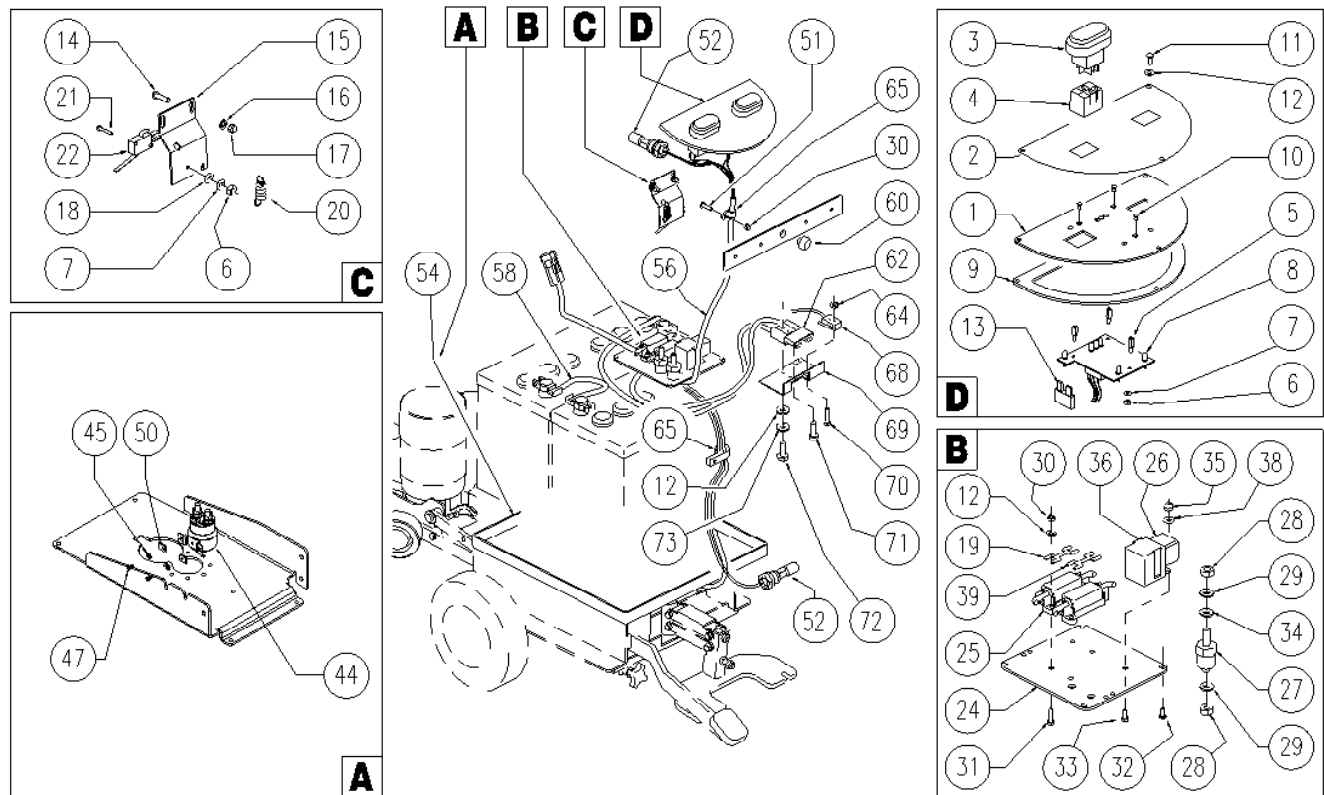

Electri. Instal.

Ref.	Part N.	Description	Quantity	Validity From	Validity To
1	3LAFN05860	SHEET METAL	1		
2	3ETET01372	LABEL	1		
3	3MECI00346	SWITCH TTR/L BIP. 24V	2		
4	3MECI00384	BASE 401	2		
5	3LAFN04047	SPACER	3		
6	3VTDD21115	NUT M 3 INOX	7		
7	3VTRS00268	WASHER D.3	7		
8	3MECE00398	BOARD EXTREME 24V	1		
9	3GUGO38417	GASKETE	1		
10	3VTVT00865	SCREW TSP-TC M 3X 6 UNI7688 INX	3		
11	3VTVT37012	SCREW M 4X 10 TCB-TC INX	3		
12	3VTRS00515	WASHER D. 4 INX	10		
13	3MEVR01428	FUSE	1		
14	3VTVT07725	SCREW TE 5X16 UNI5739 INX	2		
15	3LAFN05904	PLATE	1		
16	3VTRS00516	WASHER D. 5 INX	2		
17	3VTDD01693	NUT M 5 INX	4		
18	3VTRS21116	WASHER D. 3 INX	2		
19	3MEVR02887	FUSE 40A NST.	1