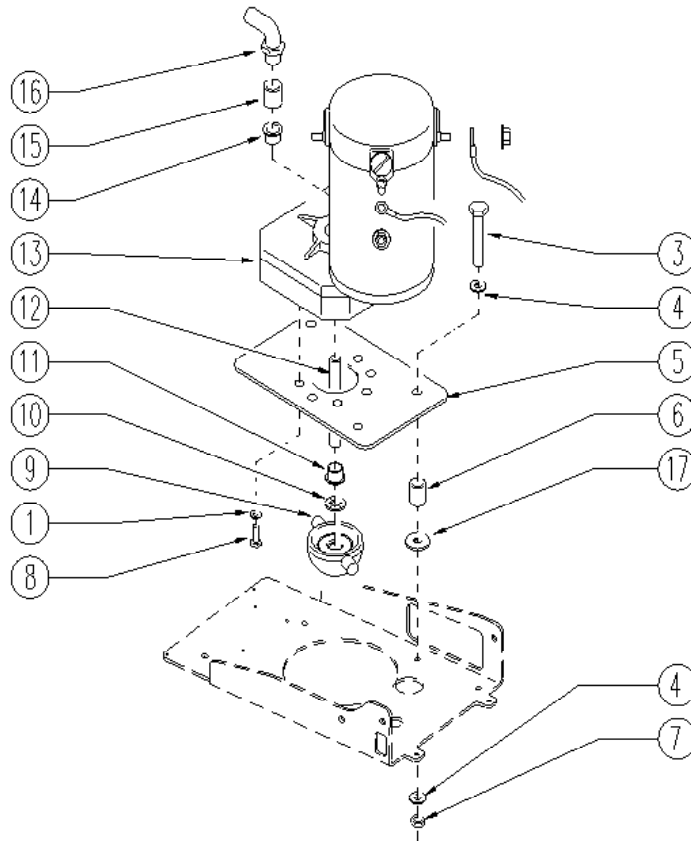

## Water Tank

Ref.	Part N.	Description	Quantity	Validity From	Validity To
1	3FTAC48857	FILTER	1		
4	3MPVR48695	PIN	2		
6	3MPVR04931	CAP	1		
7	3VTRS15144	WASHER D. 6 INX GRW UNI 1751	1		
8	3VTVT01303	SCREW TE M6-10 INOX	1		
9	3LAFN06489	PLATE	1		
10	3LAFN05862	ROD	1		
15	3FSVR00099	CLAMP	2		
16	3VTRS00515	WASHER D. 4 INX	2		
17	3VTVT00754	SCREW TC+ M. 4-10	2		
18	3VTVT37012	SCREW M 4X 10 TCB-TC INX	2		
19	3VTVT15961	SCREW M 5X 16 TCB TC UNI 7687	1		

## Water Tank

20	3PMVR02028	RUBBER	2
21	3VTVR48693	INSERT M6 D.9	1
22	3MPVR49471	LEVER	1
23	3VTDD01694	NUT M 6 INX	1
24	3VTVT15143	SCREW TE 6X16 UNI5739	1
25	3VTRS13945	WASHER D. 6X18 INX UNI 6593	1
27	3GUGO00416	GASKET	1
28	3MPVR51085	FLAP	1
29	3VTVT15916	SCREW TE M 8X 16 UNI 5739 A2	4
30	3VTRS13947	WASHER D. 8 INX UNI 6592	4
31	3VTRS00269	WASHER D. 8 DIN 6798-A INX A2	4
32	3GUGO00267	GASKET FILTER	1

# Head

Ref.	Part N.	Description	Quantity	Validity From	Validity To
1	3VTRS15144	WASHER D. 6 INX GRW UNI 1751	8		
3	3VTVT13937	SCREW TE M 8X 30 INX UNI 5739	4		
4	3VTRS13947	WASHER D. 8 INX UNI 6592	4		
5	3LAFN05920	FLANGE	1		
6	3RCDS34717	BUSHING D. 9X12X 8.3	4		
7	3VTDD01695	NUT M 8 INX	4		
8	3VTVT15906	SCREW TE 6X 12 A2 UNI 5739	8		
9	3MFVR00134	DRIVE DISK	1		
10	3MPVR02997	CLIP	1		05/2009
10	3VTVR00416	HANDWHEEL M 6MAX110 D.35	1	05/2009	
11	3CUVR43254	BUSHING CB 85 1010 18T	1		
12	3LAFN04202	TUBE INOX D10	1		
13	3MOCC00298	MOTOR.GEARBOX MRP6	1		02/2008
13	3MOCC00327	MOTOR	1	02/2008	
14	3CUVR43254	BUSHING CB 85 1010 18T	1		
15	3LAFN51028	BUSHING	1		
16	3RCVR45752	HOSE FITTING "L" 3/8M - D.10 PLS.	1		
17	3VTRS00241	WASHER D. 8-24	4		