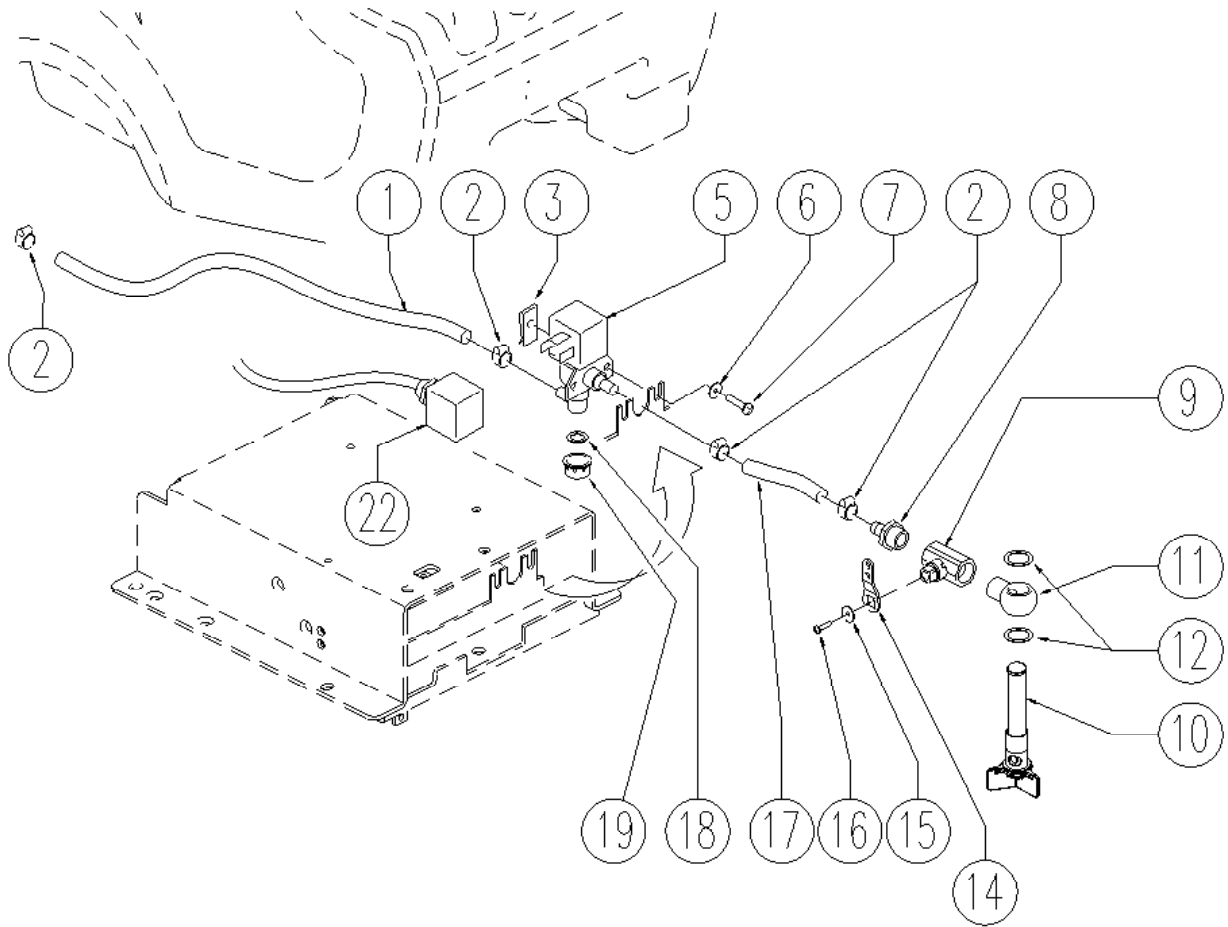

Solenoid Valve

Ref.	Part N.	Description	Quantity	Validity From	Validity To
1	3TBFX00308	TUBE L=580MM	1		
2	3FSVR00091	CLAMP 14-24	4		
3	3MLML00002	SPRING	2		
5	3MEEV00018	SOLENOID VALVE	1		
6	3VTRS00516	WASHER D. 5 INX	2		
7	3VTVT48694	SCREW TCB TC 5 X12 UNI 9707 TZ	2		
8	3RCVR00536	CONNECTOR.	1		
9	3RCGR00065	TAP F/F 1/2"	1		
10	3MPVR05221	FILTER	1		
11	3RCDS49622	CONNECTOR OCC 1/2 - 1/2M	1		
12	3VTRS00142	WASHER 1/2"	2		
14	3LAFN05902	LEVER	1		
15	3VTRS00251	WASHER 4-16 INOX A2	1		
16	3VTVT00633	SCREW M 3X 20 TCB-TC BK.U.7687	1		
17	3TBFX49101	TUBE FLEX D.34 CPL.SHK	1		
18	3GUGO00268	GASKET D.21 SP.3	1		
19	3RCVR00353	CAP 1/2"G X ELETTR. ACL	1		
22	3MECB00916	WIRING	1