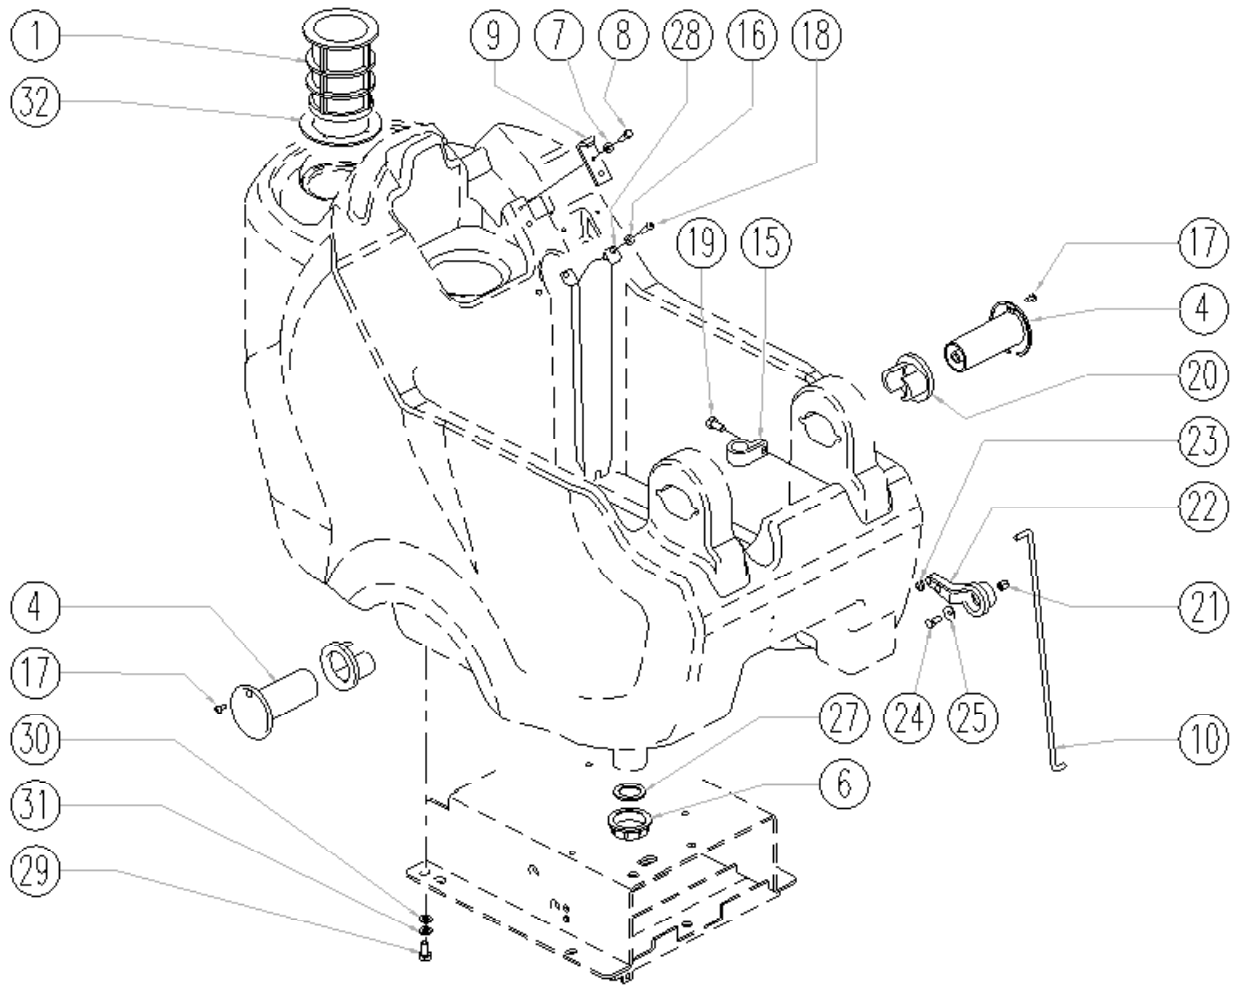

Water Tank

20	3PMVR02028	RUBBER	2
21	3VTVR48693	INSERT M6 D.9	1
22	3MPVR49471	LEVER	1
23	3VTDD01694	NUT M 6 INX	1
24	3VTVT15143	SCREW TE 6X16 UNI5739	1
25	3VTRS13945	WASHER D. 6X18 INX UNI 6593	1
27	3GUGO00416	GASKET	1
28	3MPVR51085	FLAP	1
29	3VTVT15916	SCREW TE M 8X 16 UNI 5739 A2	4
30	3VTRS13947	WASHER D. 8 INX UNI 6592	4
31	3VTRS00269	WASHER D. 8 DIN 6798-A INX A2	4
32	3GUGO00267	GASKET FILTER	1