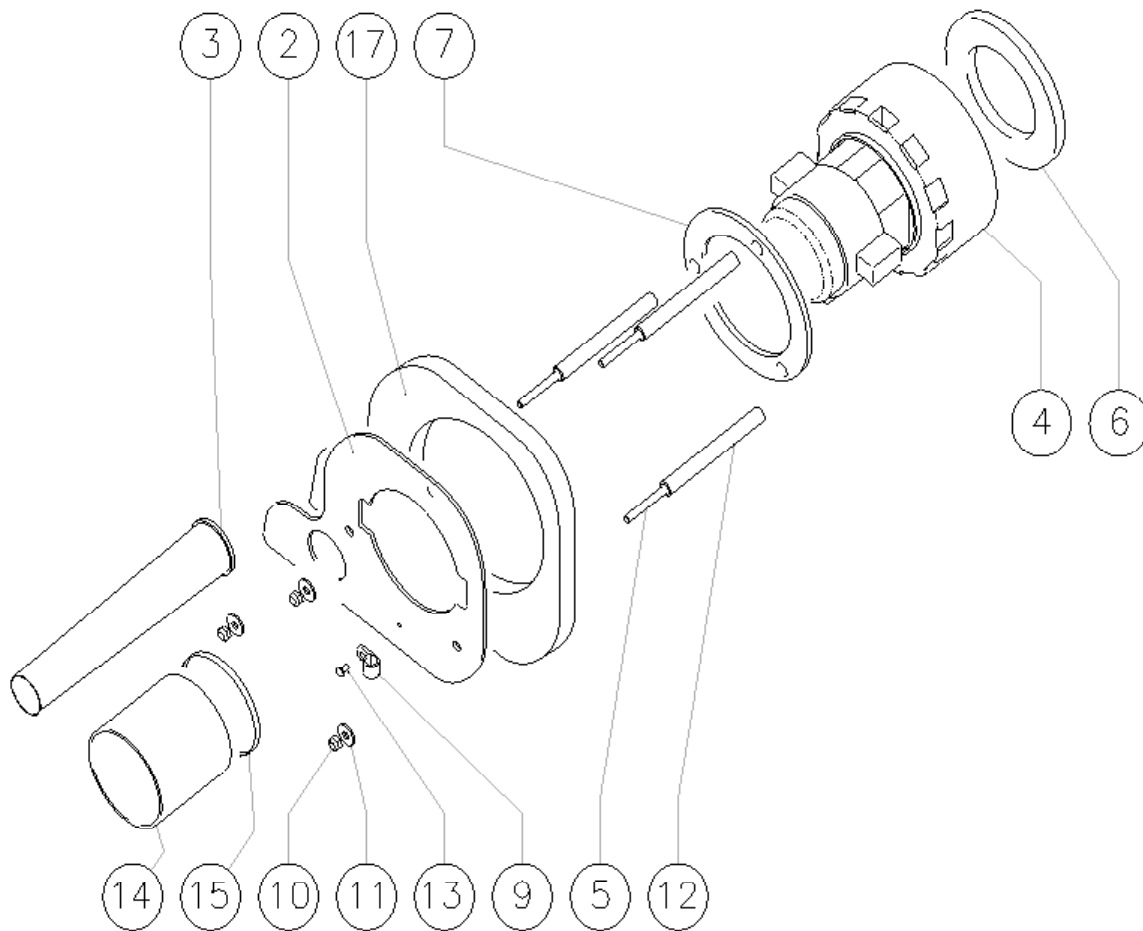

Vacuum Cleaner

Ref.	Part N.	Description	Quantity	Validity From	Validity To
2	3LAFN06363	FLANGE	1		
3	3MPVR05259	TUBE	1	06/2007	
3	3TBFX00244	TUBE D 34 L200MM	1		06/2007
4	3MOCC00253	MOTOR VAC	1		11/2008
4	3MOCC00349	MOTOR VAC	1	11/2008	
5	3VTVR00198	ROD	3		
6	3GUGO00272	GASKET	1		
7	3MPVR04724	FLANGE	1		
9	3FSVR00099	CLAMP	1		
10	3VTDD01694	NUT M 6 INX	3		
11	3VTRS13945	WASHER D. 6X18 INX UNI 6593	3		
12	3LAFN51078	SPACER SH	3		
13	3VTVT00813	SCREW M 4X 8 TCB-TC UNI 8112	1		
14	3TBFX00268	SUCTION HOSE D80 L=80MM	1		04/2007
14	3TBFX00312	SUCTION HOSE	1	05/2007	
15	3FSVR00118	CLAMP D.94	1	05/2007	
15	3FSVR00500	CLAMP 80-100 INOX	1		04/2007
17	3MPVR05103	SOUND-PROOFING	1