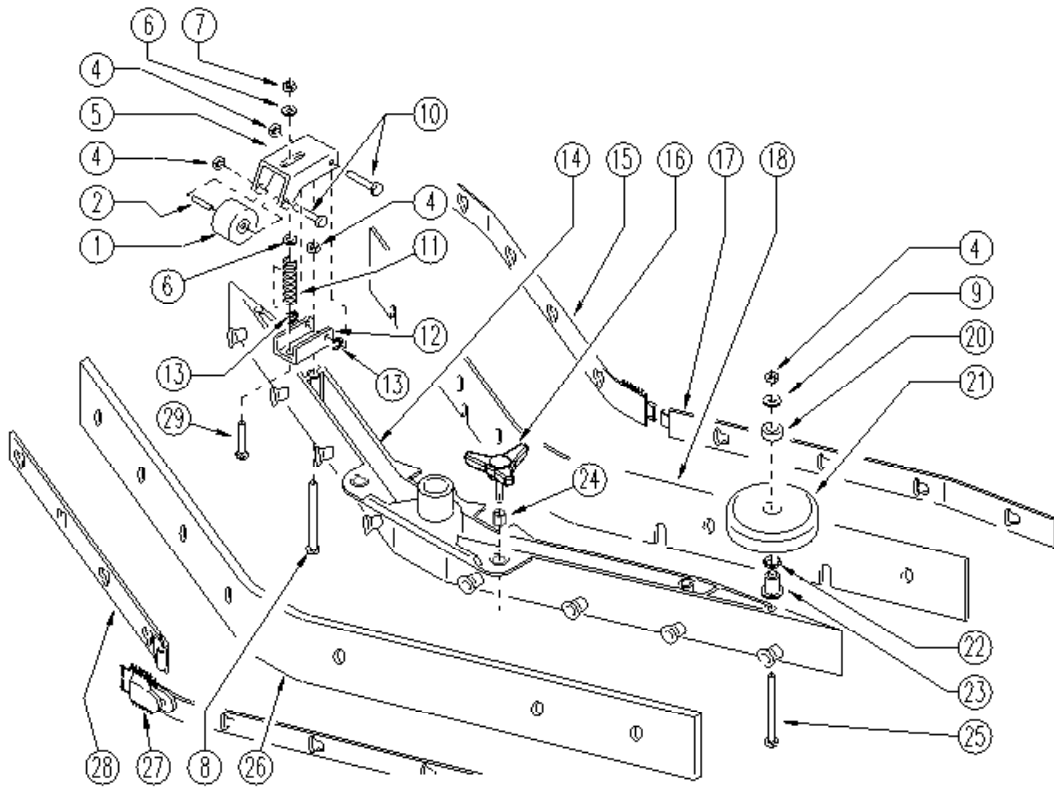

## Complete Squeegee Assembly - 3PMVR02003

Ref.	Part N.	Description	Quantity	Validity From	Validity To
1	3RTRT49413	WHEEL D. 60-D.15 X36 NYL.	2		
2	3LAFN04041	SPACER D6/15	2		
4	3VTDD01694	NUT M 6 INX	8		
5	3LAFN05559	SUPPORT	2		
6	3VTRS13947	WASHER D. 8 INX UNI 6592	4		
7	3VTDD01695	NUT M 8 INX	2		
8	3VTVT15142	SCREW TE M 6x45 INOX	2		
9	3VTRS00245	WASHER D.6 UNI 6592 INOX	2		
10	3VTVT15515	SCREW TE M 6X 50 INOX A2	4		
11	3MLML49422	SPRING D.15X 45 X1	2		
12	3LAFN51069	BRACKET SUPP. SQUEEGEE	2		
13	3VTAE45707	CIRCLIP D. 6 UNI 7434 INOX	4		
14	3MFVR00141	BODY SQUEEGEE	1		

## Wheels Axle

Ref.	Part N.	Description	Quantity	Validity From	Validity To
1	3CUVR49833	BALL BEARING SBPP 203	2		
2	3ALTR00088	AXLE	1	05/2009	
2	3LAFN35746	WHEELS AXLE LAV. E/B 450	1		05/2009
3	3VTAE00065	RING D17 UNI7435 INOX	2		
4	3RTRT00366	WHEEL D200 X CLT 40	2		
5	3VTRS21763	WASHER D.17	2		
6	3VTRS13947	WASHER D. 8 INX UNI 6592	4		
7	3VTDD01695	NUT M 8 INX	4		
8	3VTVT15916	SCREW TE M 8X 16 UNI 5739 A2	2		
9	3VTRS13946	WASHER D. 8 X24 INX UNI 6593	2		
10	3VTRS15978	WASHER D.12X24 UNI 6592 INX	4		
11	3VTRS15146	WASHER D. 8 INX GRW UNI 1751	2		
12	3VTVT00842	SCREW	4		