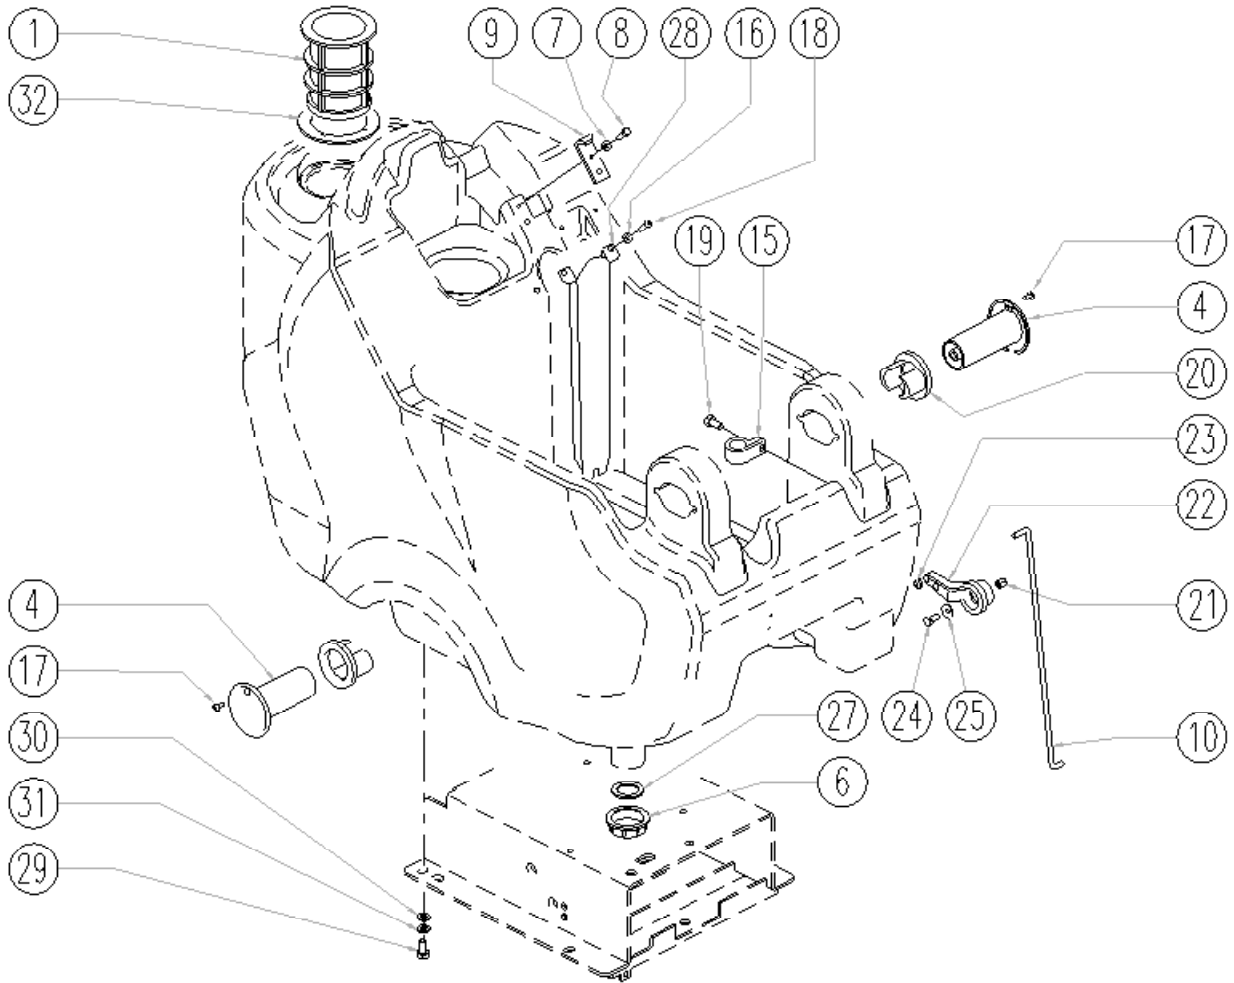

Water Tank

Ref.	Part N.	Description	Quantity	Validity From	Validity To
1	3FTAC48857	FILTER	1		
4	3MPVR48695	PIN	2		
6	3MPVR04931	CAP	1		
7	3VTRS15144	WASHER D. 6 INX GRW UNI 1751	1		
8	3VTVT01303	SCREW TE M6-10 INOX	1		
9	3LAFN06489	PLATE	1		
10	3LAFN05862	ROD	1		
15	3FSVR00099	CLAMP	2		
16	3VTRS00515	WASHER D. 4 INX	2		
17	3VTVT00754	SCREW TC+ M. 4-10	2		
18	3VTVT37012	SCREW M 4X 10 TCB-TC INX	2		
19	3VTVT15961	SCREW M 5X 16 TCB TC UNI 7687	1