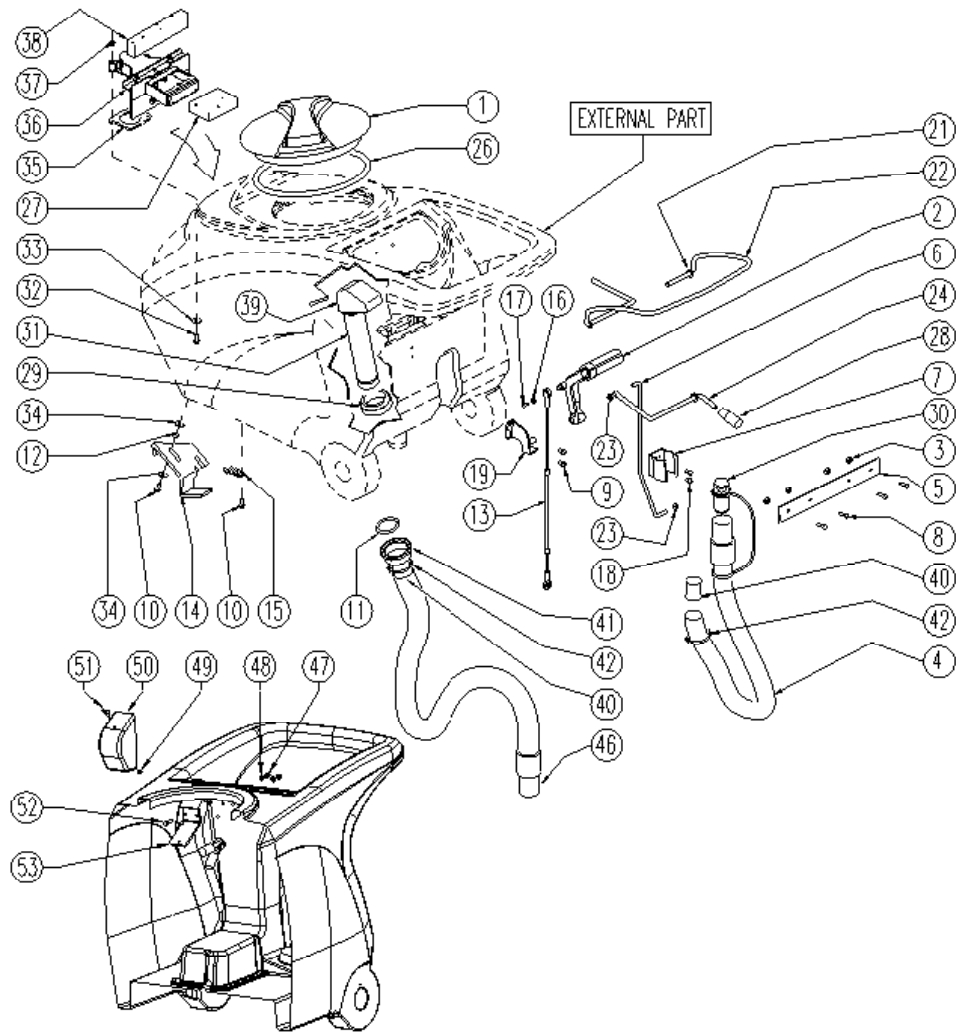

Tank

15	3MLML00203	SPRING	1
16	3VTRS00251	WASHER 4-16 INOX A2	1
17	3VTVT00800	SCREW TC 4X12 ZN	1
18	3VTVT21096	SCREW TE M 4X 10 INX	2
19	3LAFN05870	BRACKET SQUEEGEE	1
21	3VTRS13947	WASHER D. 8 INX UNI 6592	2
22	3LAFN05861	LEVER	1
23	3VTDD01694	NUT M 6 INX	2
24	3LAFN05908	ROD	1
26	3GUGO00263	GASKET	1
27	3FTDP00133	FILTER	1
28	3MPVR04146	KNOB	1
29	3MPVR04716	RING NUT 1"1/2	1
30	3MPVR05064	CAP	1
31	3MPVR51086	TUBE	1
32	3VTVT00814	SCREW TE M.4-25	2
33	3VTRS00515	WASHER D. 4 INX	2
34	3VTRS00274	WASHER NYLON 66 D.8,4-17-2 UNI	4