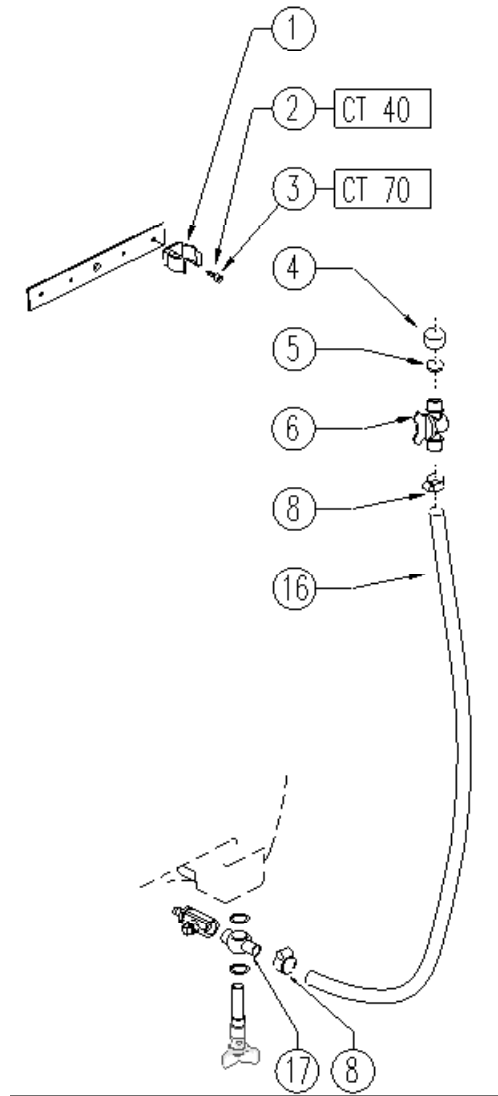

Kit

Drain Hose Complete Kit - 3KTRI01870

Ref.	Part N.	Description	Quantity	Validity From	Validity To
1	3MPVR05280	CLIP M25	1		
2	3VTVT19236	SCREW TCEI 5X20 UNI 5931	1		
3	3VTVT01327	SCREW TCEI 5X25 UNI5931	1		
4	3RCVR00353	CAP 1/2"G X ELETTR. ACL	1		
5	3GUGO00268	GASKET D.21 SP.3	1		
6	3RCVR00590	CONNECTOR 1/2 M	1		
8	3FSVR00428	CLAMP D. 12-20	4		
16	3TBBP00435	TUBE D.16	1		
17	3RCVR00747	CONNECTOR G 1/2	1