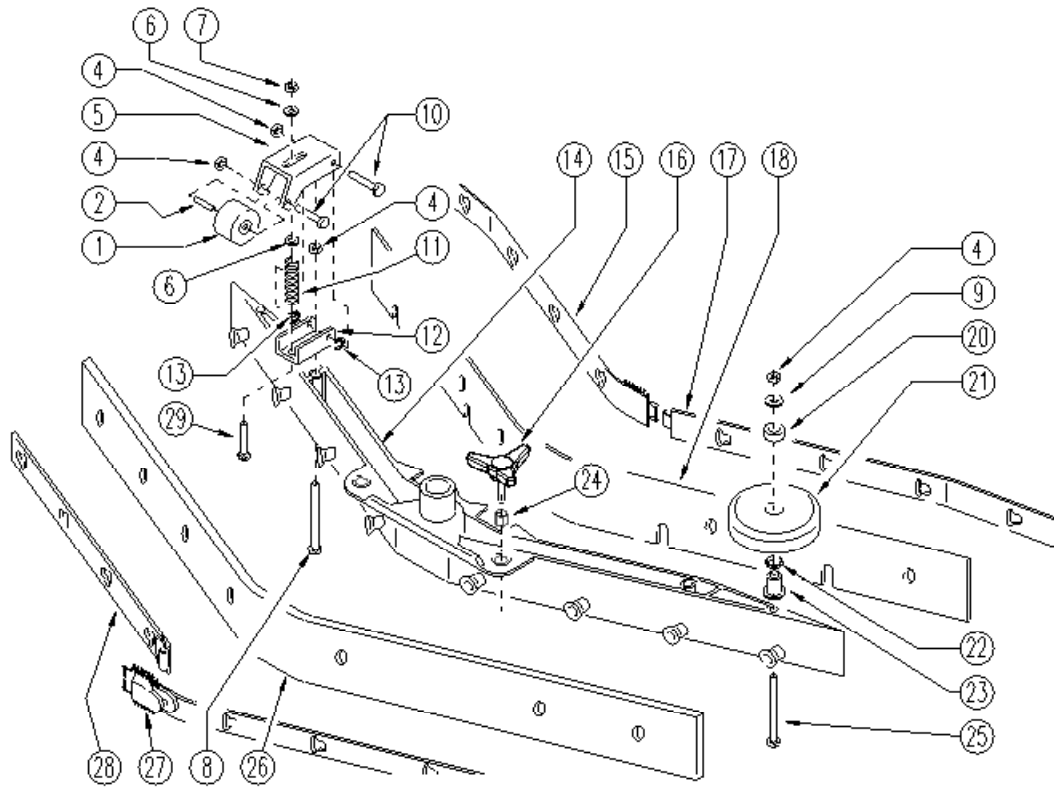

Squeegee

15	3LAFN51045	BLADE HOLDER	1
16	3MPVR05265	KNOB 8X25	2
17	3LAFN51044	BLADE HOLDER	1
18	3MPVR45194	FRONT SQUEEGEE BLADE	1
20	3MPVR49229	BUSHING	2
21	3MPVR05290	ROLLER	2
22	3GUGO00164	GASKET	2
23	3LAFN04100	SPACER	2
24	3VTVR00022	INSERT	2
25	3VTVT17342	SCREW TE M 6X 60 UNI 5739 INX	2
26	3MPVR45195	REAR SQUEEGEE BLADE	1
27	3LAFN49284	BLADE HOLDER	1
28	3LAFN49285	BLADE HOLDER	1
29	3VTVT01304	SCREW M 8X 40 TTQST UNI 5731	2