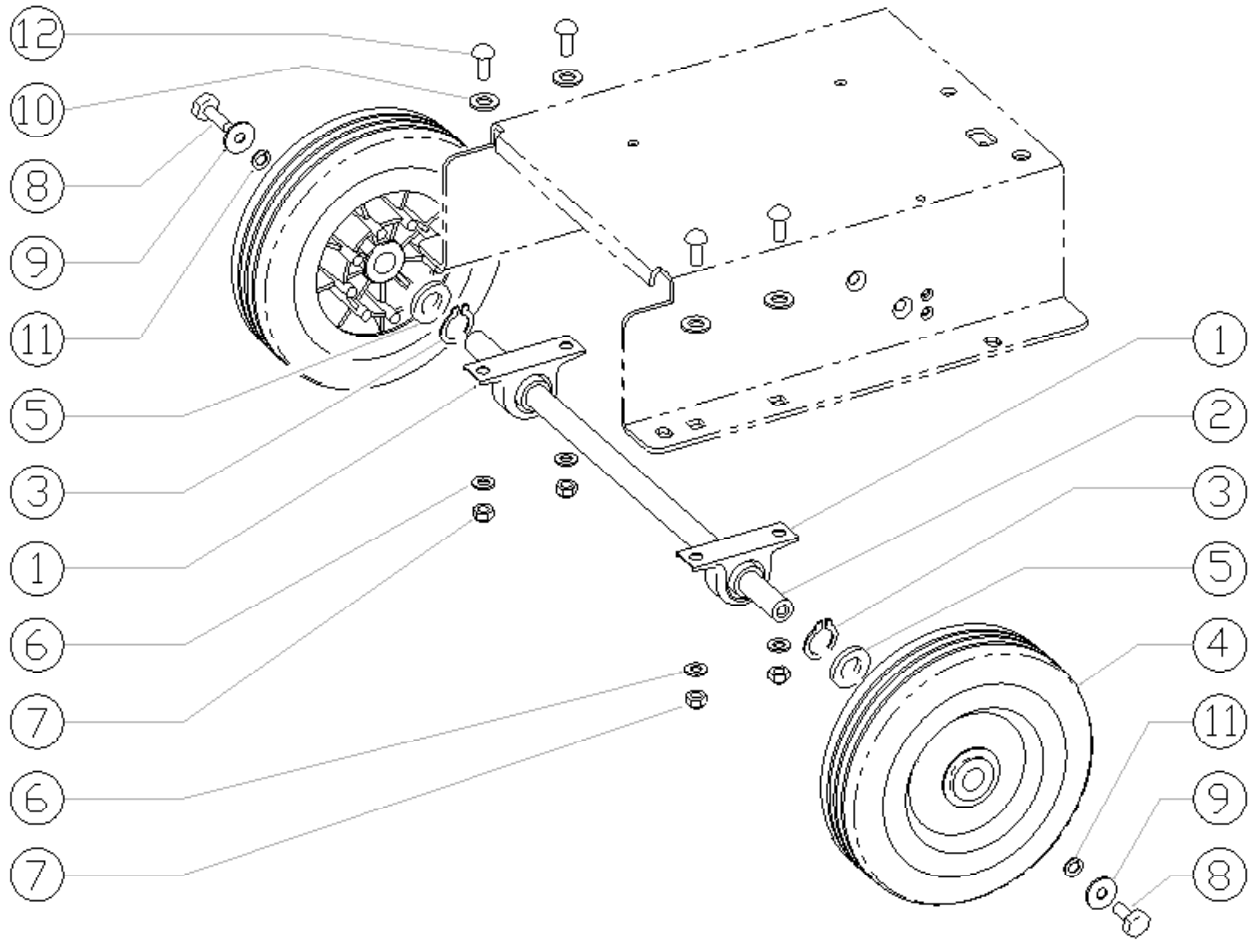

Wheels Axle

Ref.	Part N.	Description	Quantity	Validity From	Validity To
1	3CUVR49833	BALL BEARING SBPP 203	2		
2	3ALTR00088	AXLE	1	05/2009	
2	3LAFN35746	WHEELS AXLE LAV. E/B 450	1		05/2009
3	3VTAE00065	RING D17 UNI7435 INOX	2		
4	3RTRT00366	WHEEL D200 X CLT 40	2		
5	3VTRS21763	WASHER D.17	2		
6	3VTRS13947	WASHER D. 8 INX UNI 6592	4		
7	3VTDD01695	NUT M 8 INX	4		
8	3VTVT15916	SCREW TE M 8X 16 UNI 5739 A2	2		
9	3VTRS13946	WASHER D. 8 X24 INX UNI 6593	2		
10	3VTRS15978	WASHER D.12X24 UNI 6592 INX	4		
11	3VTRS15146	WASHER D. 8 INX GRW UNI 1751	2		
12	3VTVT00842	SCREW	4