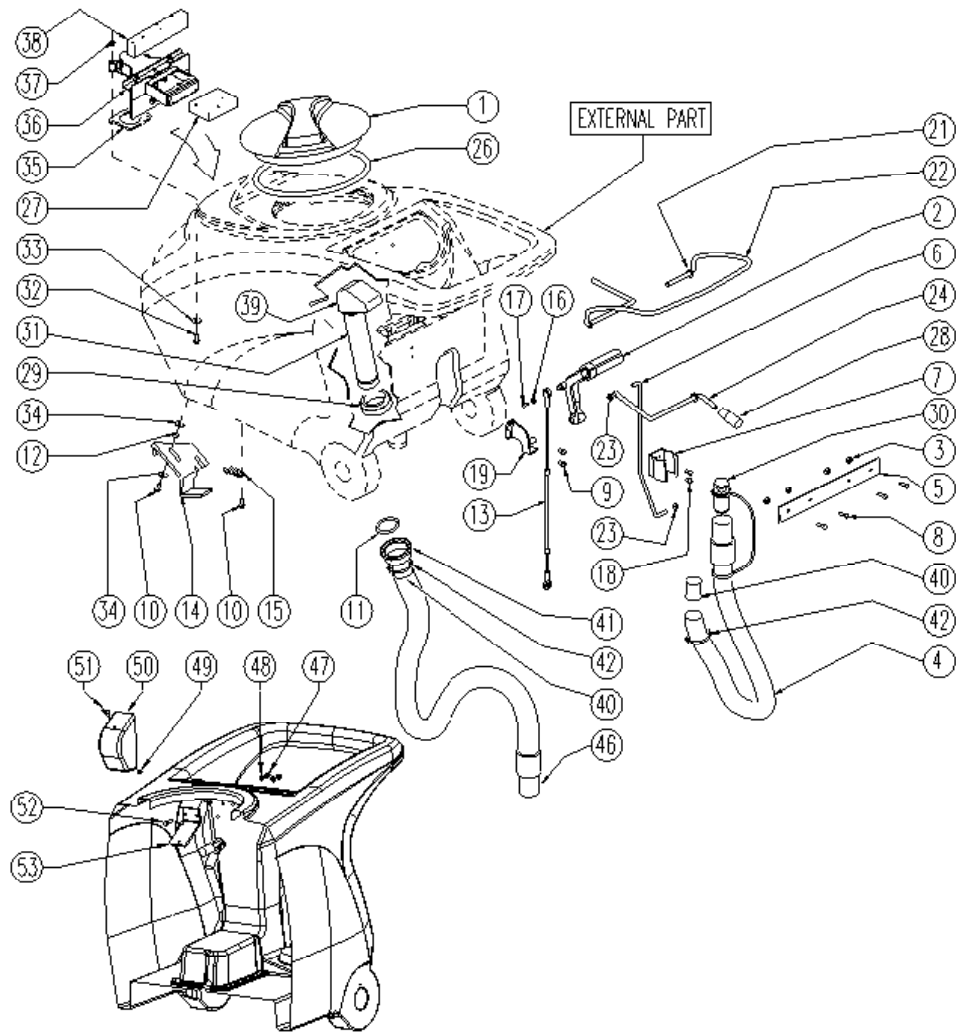

Tank

35	3GUGO00417	GASKET	1	
36	3FTDP00185	BOX ASPIRAZIONE	1	01/2009
36	3MPVR05482	BOX	1	01/2009
37	3VTDD15925	NUT M 4 INX	2	
38	3GUGO00418	GASKET	1	
39	3PMVR01129	TUBE	1	05/2006
40	3GUGO00245	GASKET	2	
41	3RCVR00504	CONNECTOR	1	02/2009
42	3FSVR43136	CLAMP D. 35-40 DF.	1	02/2009
46	3TBBP00407	TUBE L=990 d.i.350	1	02/2009
46	3TBBP00454	TUBE	1	02/2009
47	3VTDD01693	NUT M 5 INX	2	04/2009
48	3VTRS00516	WASHER D. 5 INX	4	04/2008
49	3VTVR01038	WASHER	1	04/2009
50	3MPVR05596	PROTECTION	1	04/2009
51	3VTVT01150	SCREW 4x10	1	04/2009
52	3VTVT07725	SCREW TE 5X16 UNI5739 INX	2	04/2009
53	3LAFN07631	BRACKET	1	04/2009