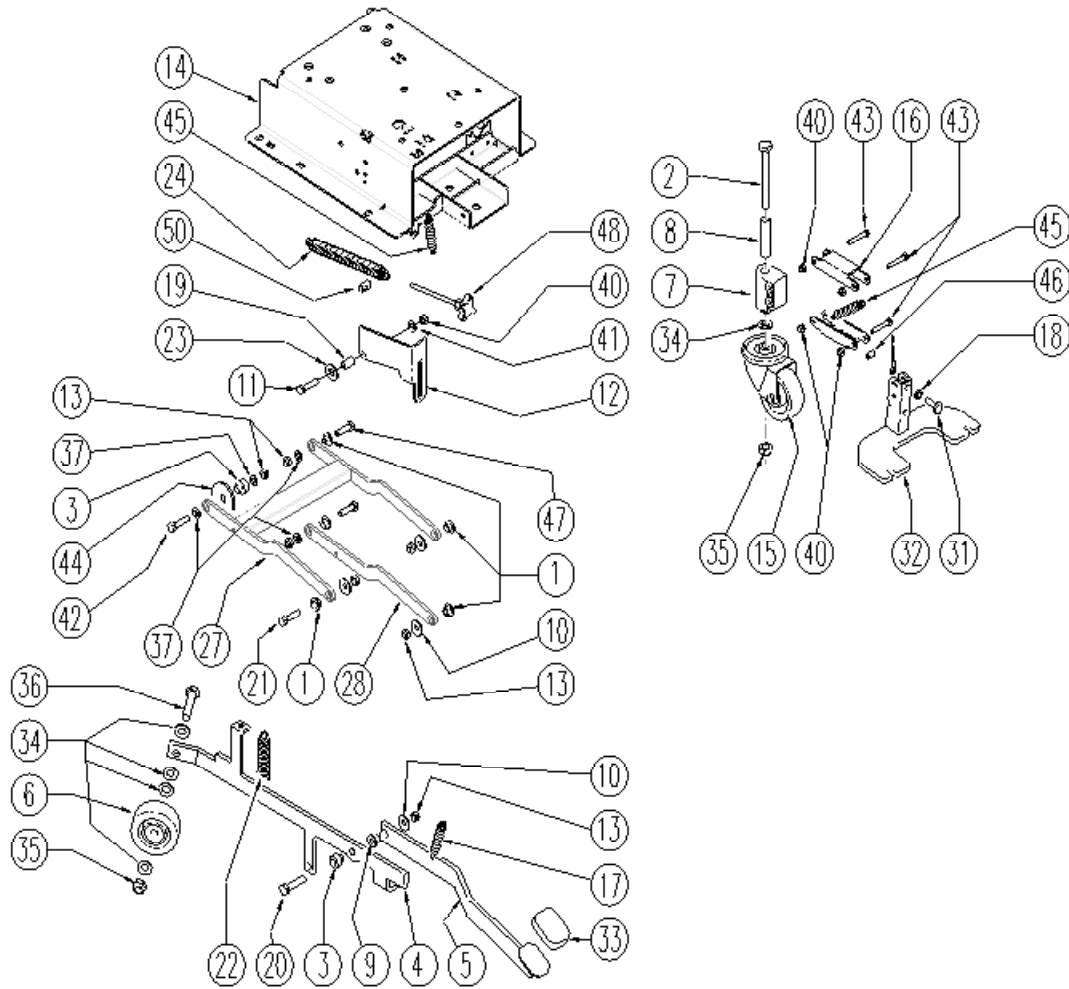

Frame

Ref.	Part N.	Description	Quantity	Validity From	Validity To
1	3LAFN06391	BUSHING	5		
2	3VTVT24212	SCREW TE M 12X100 UNI 5737 INOX	1		
3	3LAFN04190	BUSHING	2		
4	3LAFN06359	LEVER	1		
5	3LAFN06417	LEVER	1		01/2009
5	3LAFN07602	LEVER	1	01/2009	
6	3RTRT49171	CASTER D. 80-12	1		
7	3MPVR04734	BLOCK	1		
8	3LAFN04188	PIN SQUEEGEE	1		
9	3LAFN51068	BUSHING	1		
10	3VTRS13946	WASHER D. 8 X24 INX UNI 6593	4		
11	3VTVT00161	SCREW TE M6X20	1		
12	3LAFN10124	PLATE	1		
13	3VTDD01695	NUT M 8 INX	7		
14	3LAFN07293	BASE	1		
15	3RTRT00276	SMALL WHEEL	1		05/2008