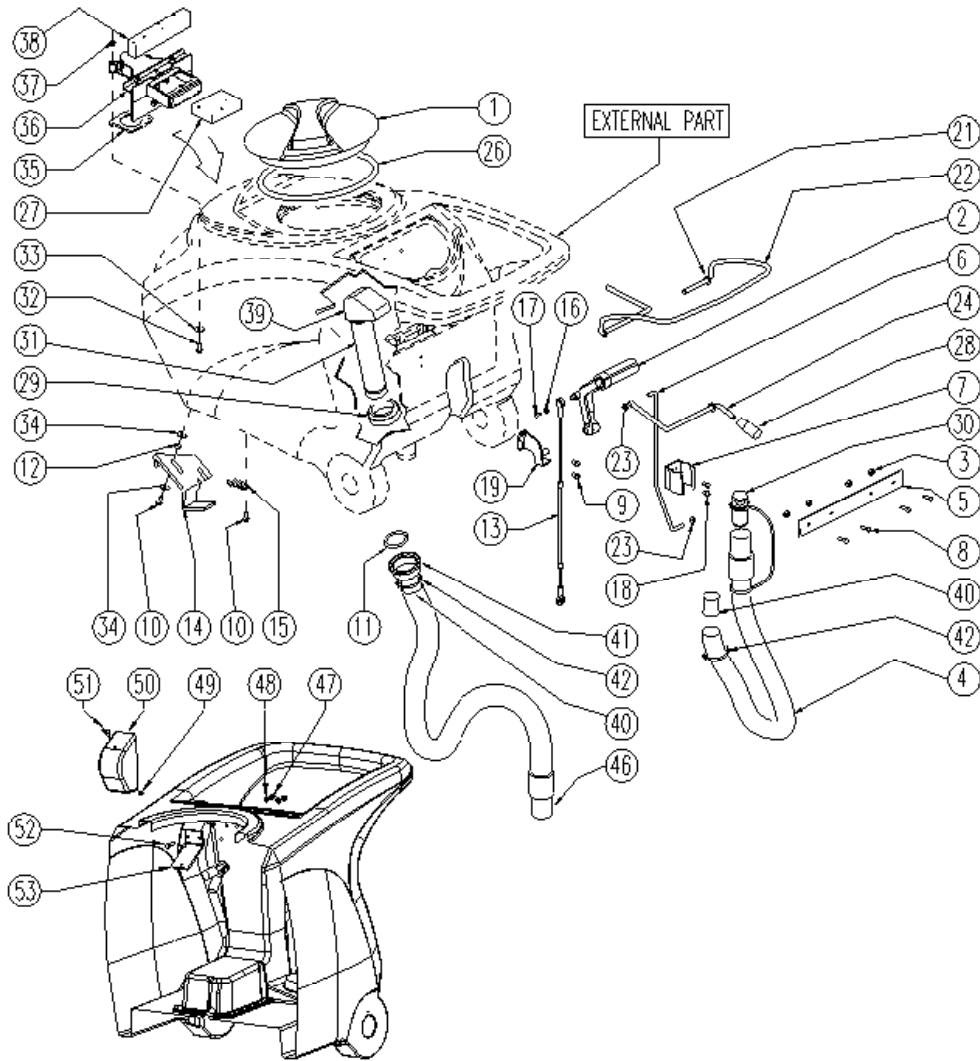

Tank

Ref.	Part N.	Description	Quantity	Validity From	Validity To
1	3MPVR04051	TANK CAP	1		
2	3MPVR49942	LEVER SHK PP	1		
3	3VTDD01694	NUT M 6 INX	4	04/2009	
4	3TBBP00405	HOSE RECOVERY	1		
5	3LAFN05865	PLATE	1		
6	3LAFN05863	ROD	1		
7	3MPVR46988	CLIP	1		
8	3VTVT07725	SCREW TE 5X16 UNI5739 INX	4		
9	3VTVT15906	SCREW TE 6X 12 A2 UNI 5739	2		
10	3VTVT15143	SCREW TE 6X16 UNI5739	3		
11	3GUGO00216	GASKET	1	05/2009	
11	3GUGO00292	GASKET OR 6162	1		05/2009
12	3LAFN03626	SPACER	2		
13	3CMCV00312	CABLE SQUEEGEE	1		07/2007
13	3CMCV00428	CABLE SQUEEGEE	1	07/2007	
14	3LAFN06490	HANDLE	1