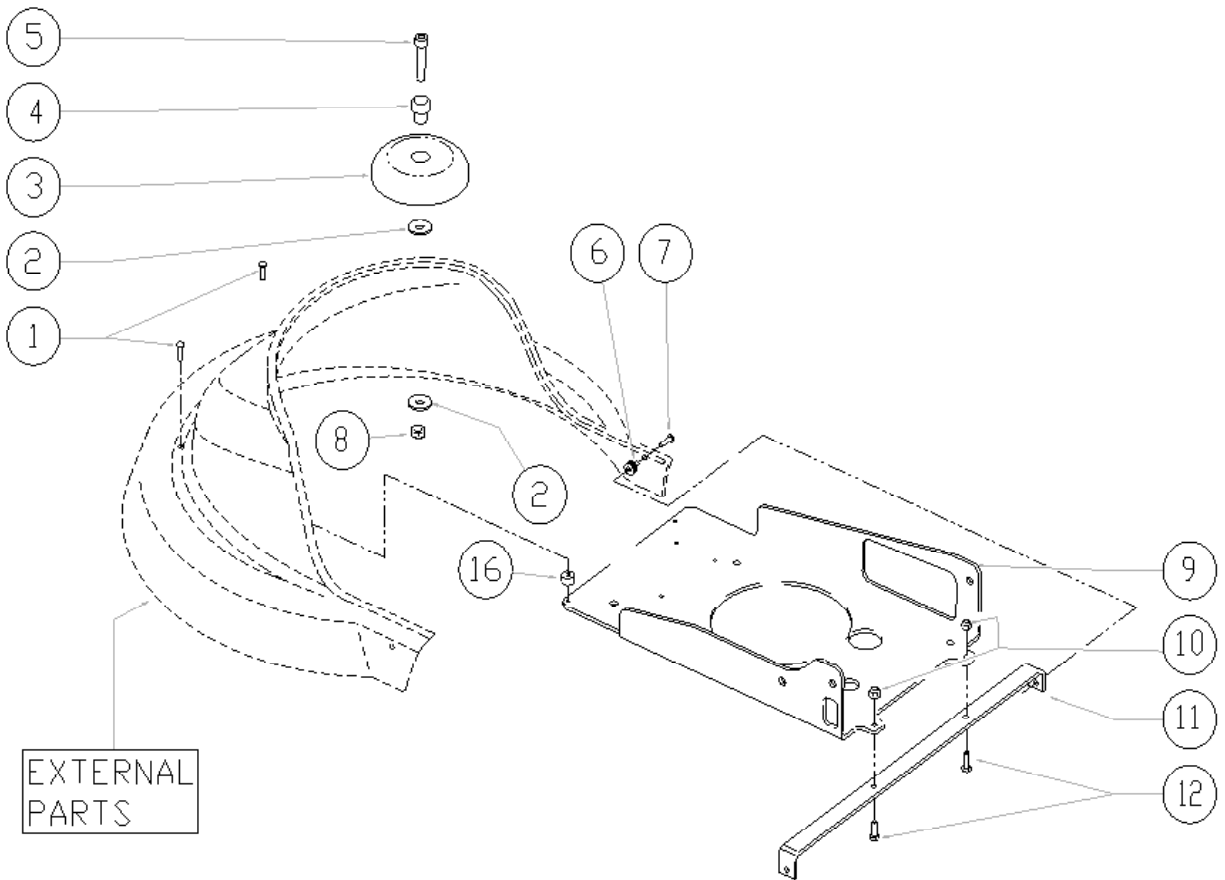

Motor Support

Ref.	Part N.	Description	Quantity	Validity From	Validity To
1	3VTVT01365	SCREW M4X20	2		
2	3VTRS13946	WASHER D. 8 X24 INX UNI 6593	2		
3	3MPVR05290	ROLLER	1	04/2008	
3	3RTRT43370	CASTER D.100 2V.	1		04/2008
4	3LAFN03915	BUSHING	1		
5	3VTVT00822	SCREW	1	06/2009	
5	3VTVT17349	SCREW	1		06/2009
6	3MEVR01281	SPACER	2		
7	3VTVT01366	SCREW M4X16	2		
8	3VTDD01695	NUT M 8 INX	1		
9	3LAFN05854	PLATE	1		
10	3VTDD15518	NUT M 6 INX	2		
11	3LAFN05899	SUPPORT BRACKET	1		
12	3VTVT15143	SCREW TE 6X16 UNI5739	2		
16	3LAFN04039	THICKNESS	1