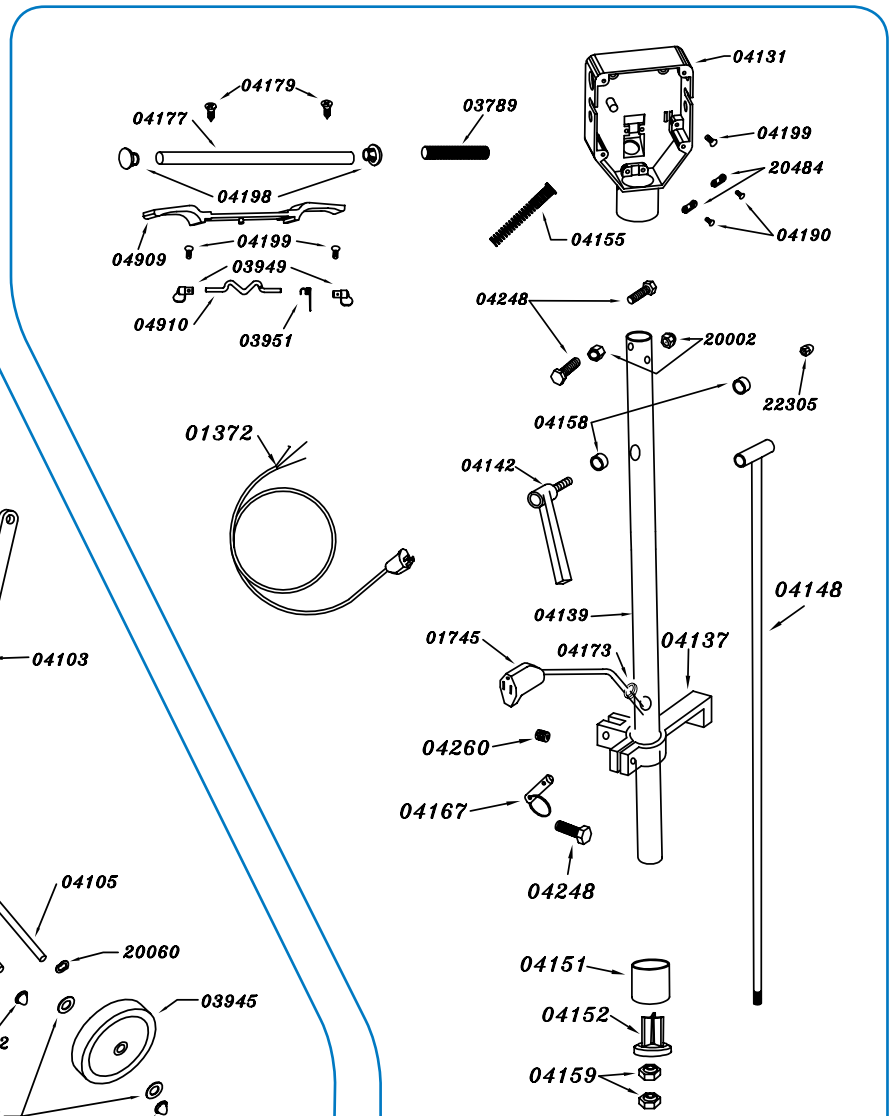

Integra TX DS 19" - 19915

Base Assembly - 04985

Handle Assembly - 04972

Switch Box DS Cover Assembly - 04193

Integra TX DS 19" - 19915

04985 Base Assembly		
Part #	Description	Qty
01096	10-24 x 1/2" Phillips Screw	2
03016	5/16 Lockwasher	4
03063	1/2" Nylon Washer	4
03163	5/16" Flat Washer	4
03935	1 1/2 HP DC Motor c/w Gearbox11:1	1
03945	5" Wheel	2
04103	Handle Brace	1
04105	Axle Shaft	1
04107	T-Handle Support	1
04112	Axle end cap	4
04113	5/16- 18 X 1 1/2" Bolt	4
04167	Hitch Pin	1
04184	Indicator Light	1
04213	Water Hole Plug	1
04900	Chassis 19"	1
04905	1/4-20 X 3/4" Phillips Screw	2
04906	1/4" Washer	2
04921	Bumper 19"	1
04944	T-Support Axle	1
04947	Motor Cover	1
20060	1/2" Tension Washer	2
20139	Foam Shroud	1

Drive Pad		
Part #	Description	Qty
04382	Clutch Plate c/w screws (6)	1
40278	Standard Drive Pad 18"	1
42106	Red Buffing Pad 19" (5/cs)	.2

Optional Spare Parts		
Part #	Description	Qty
03847	Carbon brush 4 per Set	1
03865	Rectifier	1

04972 Handle Assembly		
Part #	Description	Qty
01372	Power Cord 50' / 15.24M	1
01745	Pigtail 42"	1
03789	Foam Handle Grip	2
03949	Safety Switch Knob	2
03951	Safety Switch Spring	1
04131	Switch Box	1
04137	Cord Hook	1
04139	Chrome Handle Tube	1
04142	Cam Lever Assembly c/w 04147 plug	1
04148	Extension Rod	1
04151	Tapered Sleeve	1
04152	Handle Wedge	1
04155	Cable Spring	1
04158	Bushing	2
04159	5/16" x 18 Nylon Lock Nut	2
04173	3/8" Grommet	1
04177	Handle Tube	1
04179	#14-1 1/2" Flat head Screw	2
04190	8-32 X 1/2" Phillips Screw	4
04198	Handle Tube Plug	2
04199	8-32 X 1/4" Phillips Screw	3
04248	1/4-20 X 3/4" Bolt	3
04260	5/16-18 X 5/16" Set Screw	1
04909	Trigger	1
04910	Safety Switch Lever	1
20002	1/4"-20 Nylon Lock Nut	2
20484	Cord Grip	2
22305	3/8"-16 Flanged Accorn Nut	1