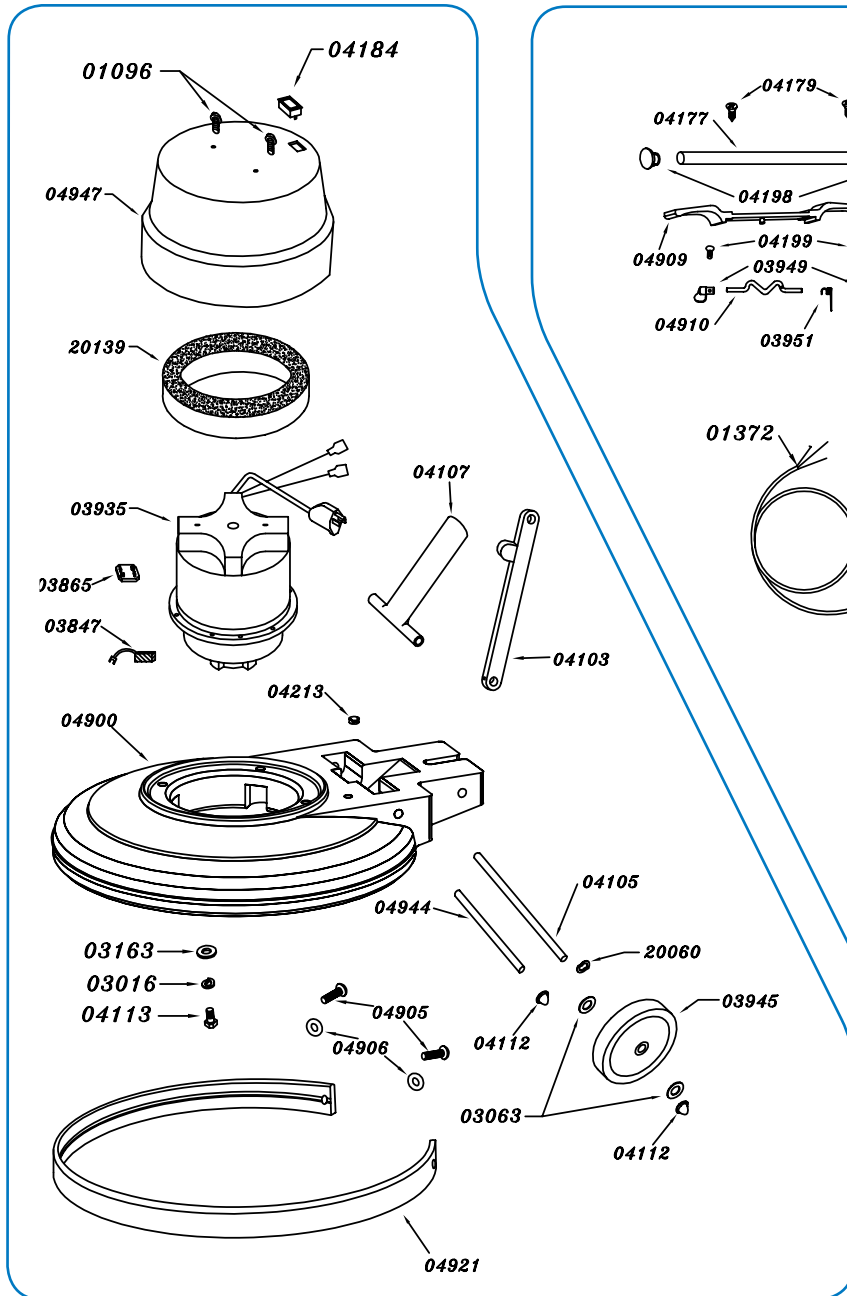

Integra TX DS 19" - 19915

Base Assembly - 04985

Handle Assembly - 04972

Switch Box DS Cover Assembly - 04193

Integra TX DS 19" - 19915

04985 Base Assembly		
Part #	Description	Qty
01096	10-24 x 1/2" Phillips Screw	2
03016	5/16 Lockwasher	4
03063	1/2" Nylon Washer	4
03163	5/16" Flat Washer	4
03935	1 1/2 HP DC Motor c/w Gearbox11:1	1
03945	5" Wheel	2
04103	Handle Brace	1
04105	Axle Shaft	1
04107	T-Handle Support	1
04112	Axle end cap	4
04113	5/16- 18 X 1 1/2" Bolt	4
04167	Hitch Pin	1
04184	Indicator Light	1
04213	Water Hole Plug	1
04900	Chassis 19"	1
04905	1/4-20 X 3/4" Phillips Screw	2
04906	1/4" Washer	2
04921	Bumper 19"	1
04944	T-Support Axle	1
04947	Motor Cover	1
20060	1/2" Tension Washer	2
20139	Foam Shroud	1

Drive Pad		
Part #	Description	Qty
04382	Clutch Plate c/w screws (6)	1
40278	Standard Drive Pad 18"	1
42106	Red Buffing Pad 19" (5/cs)	.2

Optional Spare Parts		
Part #	Description	Qty
03847	Carbon brush 4 per Set	1
03865	Rectifier	1

04972 Handle Assembly		
Part #	Description	Qty
01372	Power Cord 50' / 15.24M	1
01745	Pigtail 42"	1
03789	Foam Handle Grip	2
03949	Safety Switch Knob	2
03951	Safety Switch Spring	1
04131	Switch Box	1
04137	Cord Hook	1
04139	Chrome Handle Tube	1
04142	Cam Lever Assembly c/w 04147 plug	1
04148	Extension Rod	1
04151	Tapered Sleeve	1
04152	Handle Wedge	1
04155	Cable Spring	1
04158	Bushing	2
04159	5/16" x 18 Nylon Lock Nut	2
04173	3/8" Grommet	1
04177	Handle Tube	1
04179	#14-1 1/2" Flat head Screw	2
04190	8-32 X 1/2" Phillips Screw	4
04198	Handle Tube Plug	2
04199	8-32 X 1/4" Phillips Screw	3
04248	1/4-20 X 3/4" Bolt	3
04260	5/16-18 X 5/16" Set Screw	1
04909	Trigger	1
04910	Safety Switch Lever	1
20002	1/4"-20 Nylon Lock Nut	2
20484	Cord Grip	2
22305	3/8"-16 Flanged Accorn Nut	1