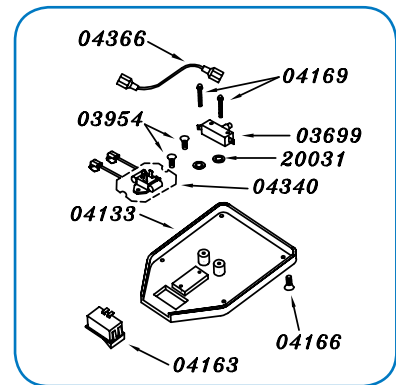

Integra TX DS 19" - 19915

Base Assembly - 04985

Handle Assembly - 04972

Switch Box DS Cover Assembly - 04193

Integra TX DS 19" - 19915

04985 Base Assembly		
Part #	Description	Qty
01096	10-24 x 1/2" Phillips Screw	2
03016	5/16 Lockwasher	4
03063	1/2" Nylon Washer	4
03163	5/16" Flat Washer	4
03935	1 1/2 HP DC Motor c/w Gearbox11:1	1
03945	5" Wheel	2
04103	Handle Brace	1
04105	Axle Shaft	1
04107	T-Handle Support	1
04112	Axle end cap	4
04113	5/16- 18 X 1 1/2" Bolt	4
04167	Hitch Pin	1
04184	Indicator Light	1
04213	Water Hole Plug	1
04900	Chassis 19"	1
04905	1/4-20 X 3/4" Phillips Screw	2
04906	1/4" Washer	2
04921	Bumper 19"	1
04944	T-Support Axle	1
04947	Motor Cover	1
20060	1/2" Tension Washer	2
20139	Foam Shroud	1

Drive Pad		
Part #	Description	Qty
04382	Clutch Plate c/w screws (6)	1
40278	Standard Drive Pad 18"	1
42106	Red Buffing Pad 19" (5/cs)	.2

Optional Spare Parts		
Part #	Description	Qty
03847	Carbon brush 4 per Set	1
03865	Rectifier	1

04972 Handle Assembly		
Part #	Description	Qty
01372	Power Cord 50' / 15.24M	1
01745	Pigtail 42"	1
03789	Foam Handle Grip	2
03949	Safety Switch Knob	2
03951	Safety Switch Spring	1
04131	Switch Box	1
04137	Cord Hook	1
04139	Chrome Handle Tube	1
04142	Cam Lever Assembly c/w 04147 plug	1
04148	Extension Rod	1
04151	Tapered Sleeve	1
04152	Handle Wedge	1
04155	Cable Spring	1
04158	Bushing	2
04159	5/16" x 18 Nylon Lock Nut	2
04173	3/8" Grommet	1
04177	Handle Tube	1
04179	#14-1 1/2" Flat head Screw	2
04190	8-32 X 1/2" Phillips Screw	4
04198	Handle Tube Plug	2
04199	8-32 X 1/4" Phillips Screw	3
04248	1/4-20 X 3/4" Bolt	3
04260	5/16-18 X 5/16" Set Screw	1
04909	Trigger	1
04910	Safety Switch Lever	1
20002	1/4"-20 Nylon Lock Nut	2
20484	Cord Grip	2
22305	3/8"-16 Flanged Accorn Nut	1