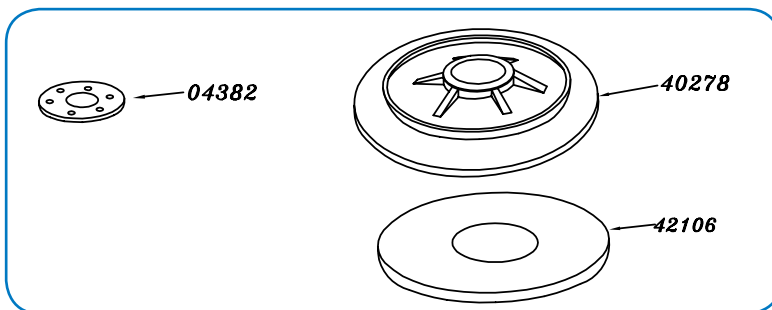

Integra TX DS 19" - 19915

Base Assembly - 04985

Handle Assembly - 04972

Switch Box DS Cover Assembly - 04193

Integra TX DS 19" - 19915

04985 Base Assembly		
Part #	Description	Qty
01096	10-24 x 1/2" Phillips Screw	2
03016	5/16 Lockwasher	4
03063	1/2" Nylon Washer	4
03163	5/16" Flat Washer	4
03935	1 1/2 HP DC Motor c/w Gearbox11:1	1
03945	5" Wheel	2
04103	Handle Brace	1
04105	Axle Shaft	1
04107	T-Handle Support	1
04112	Axle end cap	4
04113	5/16- 18 X 1 1/2" Bolt	4
04167	Hitch Pin	1
04184	Indicator Light	1
04213	Water Hole Plug	1
04900	Chassis 19"	1
04905	1/4-20 X 3/4" Phillips Screw	2
04906	1/4" Washer	2
04921	Bumper 19"	1
04944	T-Support Axle	1
04947	Motor Cover	1
20060	1/2" Tension Washer	2
20139	Foam Shroud	1

Drive Pad		
Part #	Description	Qty
04382	Clutch Plate c/w screws (6)	1
40278	Standard Drive Pad 18"	1
42106	Red Buffing Pad 19" (5/cs)	.2

Optional Spare Parts		
Part #	Description	Qty
03847	Carbon brush 4 per Set	1
03865	Rectifier	1

04972 Handle Assembly		
Part #	Description	Qty
01372	Power Cord 50' / 15.24M	1
01745	Pigtail 42"	1
03789	Foam Handle Grip	2
03949	Safety Switch Knob	2
03951	Safety Switch Spring	1
04131	Switch Box	1
04137	Cord Hook	1
04139	Chrome Handle Tube	1
04142	Cam Lever Assembly c/w 04147 plug	1
04148	Extension Rod	1
04151	Tapered Sleeve	1
04152	Handle Wedge	1
04155	Cable Spring	1
04158	Bushing	2
04159	5/16" x 18 Nylon Lock Nut	2
04173	3/8" Grommet	1
04177	Handle Tube	1
04179	#14-1 1/2" Flat head Screw	2
04190	8-32 X 1/2" Phillips Screw	4
04198	Handle Tube Plug	2
04199	8-32 X 1/4" Phillips Screw	3
04248	1/4-20 X 3/4" Bolt	3
04260	5/16-18 X 5/16" Set Screw	1
04909	Trigger	1
04910	Safety Switch Lever	1
20002	1/4"-20 Nylon Lock Nut	2
20484	Cord Grip	2
22305	3/8"-16 Flanged Accorn Nut	1