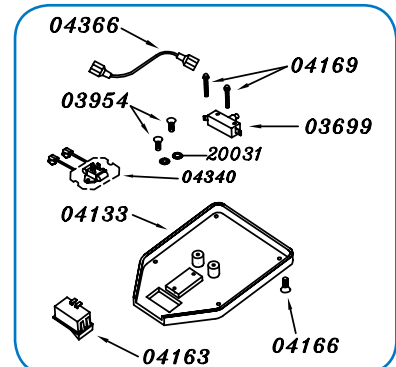

Integra TX DS LA 19" - 19935

Base Assembly - 04995

Handle Assembly - 04973

Switch Box DS Cover Assembly - 04193

Integra TX DS LA 19" - 19935

04995 Base Assembly		
Part #	Description	Qty
01096	10-24 x 1/2" Phillips Screw	2
03016	5/16 Lockwasher	4
03063	1/2" Nylon Washer	4
03163	5/16" Flat Washer	4
03935	1 1/2 HP DC Motor c/w Gearbox 11:1	1
03945	5" Wheel	2
04103	Handle Brace	1
04105	Axle Shaft	1
04112	Axle end cap	4
04113	5/16- 18 X 1 1/2" Bolt	4
04184	Indicator Light	1
04213	Water Hole Plug	1
04900	Chassis 19"	1
04905	1/4-20 X 3/4" Phillips Screw	2
04906	1/4" Washer	2
04921	Bumper 19"	1
04944	T-Support Axle	1
04947	Motor Cover	1
20060	1/2" Tension Washer	2
20139	Foam Shroud	1

Drive Pad		
Part #	Description	Qty
04382	Clutch Plate c/w Screws (6)	1
40278	Standard Drive Pad 18"	1
42106	Red Buffing Pad 19" (5/cs)	.2

Optional Spare Parts		
Part #	Description	Qty
03847	Carbon brush 4 per Set	1
03865	Rectifier	1

04973 Handle Assembly		
Part #	Description	Qty
01372	Power Cord 50' / 15.24M	1
01640	Locking Handle c/w 04147 Plug	1
01745	Pigtail 42"	1
03789	Foam Handle Grip	2
03949	Safety Switch Knob	2
03951	Safety Switch Spring	1
04131	Switch Box	1
04155	Cable Spring	1
04173	3/8" Grommet	1
04177	Handle Tube	1
04179	#14-1 1/2" Flat head Screw	2
04190	8-32 X 1/2" Phillips Screw	4
04198	Handle Tube Plug	2
04199	8-32 X 1/4" Phillips Screw	3
04248	1/4-20 X 3/4" Bolt	2
04909	Trigger	1
04910	Safety Switch Lever	1
04933	Chrome handle Tube	1
04942	Cord Hook Clamp	1
20002	1/4"-20 Nylon Lock Nut	2
20484	Cord Grip	2

04193 Switch Box DS Cover Assembly		
Part #	Description	Qty
03699	1 1/2 HP Micro Switch	1
03954	6/32 x 1/4" Phillips Screw	2
04133	Switch Box Cover	1
04163	Hi-Low Switch	1
04166	8-32 X 1/4" Phillips Screw	4
04169	6-32 X 7/8" Phillips Screw	2
04340	Speed Control	1
04366	Lead Wire	1
20031	Internal Lock Washer	2