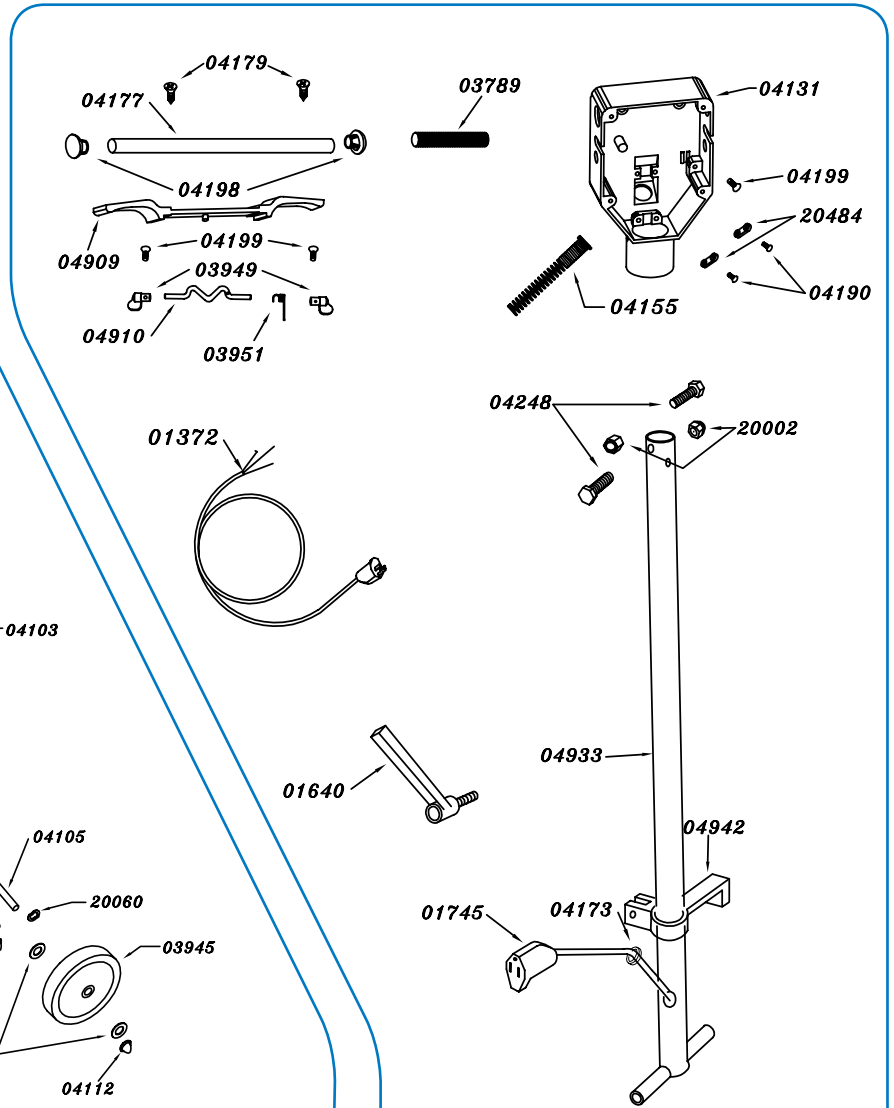

Integra TX DS LA 19" - 19935

Base Assembly - 04995

Handle Assembly - 04973

Switch Box DS Cover Assembly - 04193

Integra TX DS LA 19" - 19935

04995 Base Assembly		
Part #	Description	Qty
01096	10-24 x 1/2" Phillips Screw	2
03016	5/16 Lockwasher	4
03063	1/2" Nylon Washer	4
03163	5/16" Flat Washer	4
03935	1 1/2 HP DC Motor c/w Gearbox 11:1	1
03945	5" Wheel	2
04103	Handle Brace	1
04105	Axle Shaft	1
04112	Axle end cap	4
04113	5/16- 18 X 1 1/2" Bolt	4
04184	Indicator Light	1
04213	Water Hole Plug	1
04900	Chassis 19"	1
04905	1/4-20 X 3/4" Phillips Screw	2
04906	1/4" Washer	2
04921	Bumper 19"	1
04944	T-Support Axle	1
04947	Motor Cover	1
20060	1/2" Tension Washer	2
20139	Foam Shroud	1

Drive Pad		
Part #	Description	Qty
04382	Clutch Plate c/w Screws (6)	1
40278	Standard Drive Pad 18"	1
42106	Red Buffing Pad 19" (5/cs)	.2

Optional Spare Parts		
Part #	Description	Qty
03847	Carbon brush 4 per Set	1
03865	Rectifier	1

04973 Handle Assembly		
Part #	Description	Qty
01372	Power Cord 50' / 15.24M	1
01640	Locking Handle c/w 04147 Plug	1
01745	Pigtail 42"	1
03789	Foam Handle Grip	2
03949	Safety Switch Knob	2
03951	Safety Switch Spring	1
04131	Switch Box	1
04155	Cable Spring	1
04173	3/8" Grommet	1
04177	Handle Tube	1
04179	#14-1 1/2" Flat head Screw	2
04190	8-32 X 1/2" Phillips Screw	4
04198	Handle Tube Plug	2
04199	8-32 X 1/4" Phillips Screw	3
04248	1/4-20 X 3/4" Bolt	2
04909	Trigger	1
04910	Safety Switch Lever	1
04933	Chrome handle Tube	1
04942	Cord Hook Clamp	1
20002	1/4"-20 Nylon Lock Nut	2
20484	Cord Grip	2

04193 Switch Box DS Cover Assembly		
Part #	Description	Qty
03699	1 1/2 HP Micro Switch	1
03954	6/32 x 1/4" Phillips Screw	2
04133	Switch Box Cover	1
04163	Hi-Low Switch	1
04166	8-32 X 1/4" Phillips Screw	4
04169	6-32 X 7/8" Phillips Screw	2
04340	Speed Control	1
04366	Lead Wire	1
20031	Internal Lock Washer	2