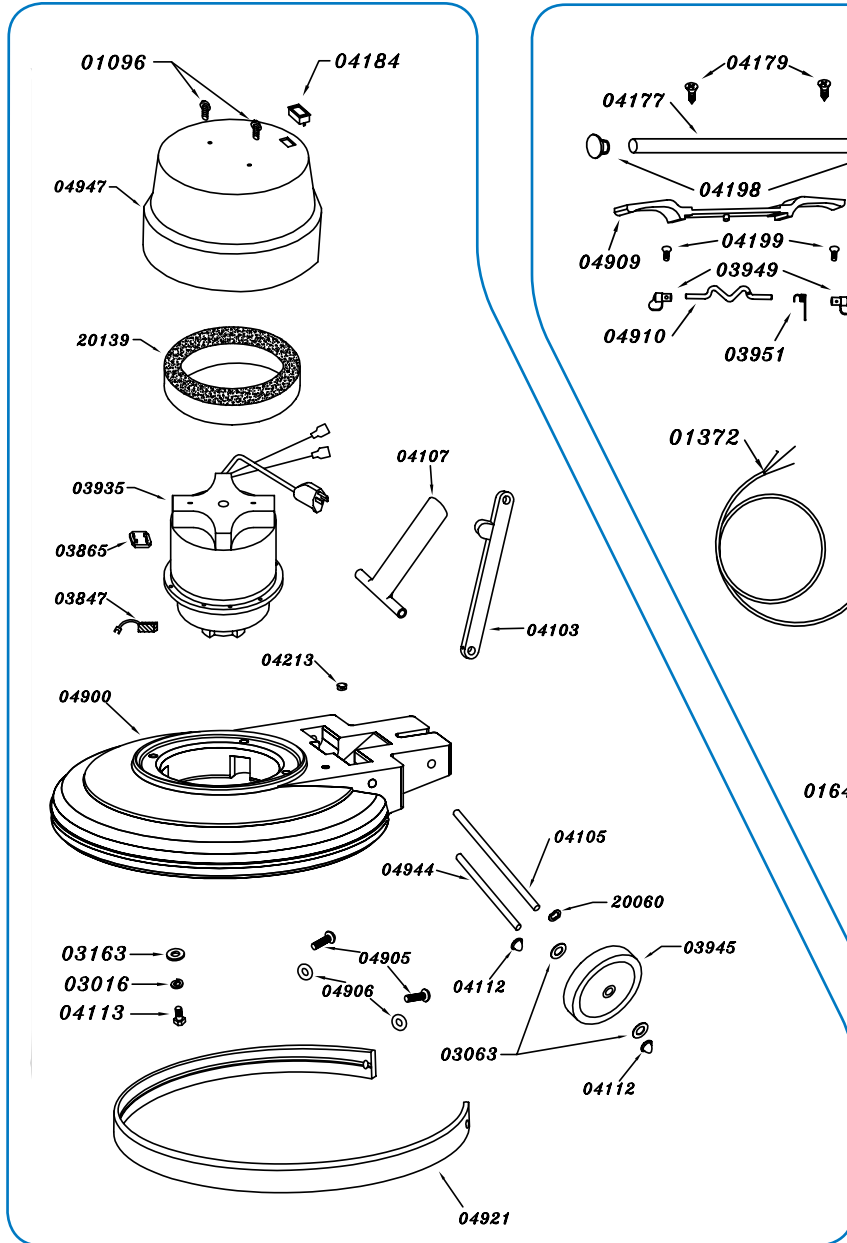

Integra TX DS LA 19" - 19935

Base Assembly - 04995

Handle Assembly - 04973

Switch Box DS Cover Assembly - 04193

Integra TX DS LA 19" - 19935

04995 Base Assembly		
Part #	Description	Qty
01096	10-24 x 1/2" Phillips Screw	2
03016	5/16 Lockwasher	4
03063	1/2" Nylon Washer	4
03163	5/16" Flat Washer	4
03935	1 1/2 HP DC Motor c/w Gearbox 11:1	1
03945	5" Wheel	2
04103	Handle Brace	1
04105	Axle Shaft	1
04112	Axle end cap	4
04113	5/16- 18 X 1 1/2" Bolt	4
04184	Indicator Light	1
04213	Water Hole Plug	1
04900	Chassis 19"	1
04905	1/4-20 X 3/4" Phillips Screw	2
04906	1/4" Washer	2
04921	Bumper 19"	1
04944	T-Support Axle	1
04947	Motor Cover	1
20060	1/2" Tension Washer	2
20139	Foam Shroud	1

Drive Pad		
Part #	Description	Qty
04382	Clutch Plate c/w Screws (6)	1
40278	Standard Drive Pad 18"	1
42106	Red Buffing Pad 19" (5/cs)	.2

Optional Spare Parts		
Part #	Description	Qty
03847	Carbon brush 4 per Set	1
03865	Rectifier	1

04973 Handle Assembly		
Part #	Description	Qty
01372	Power Cord 50' / 15.24M	1
01640	Locking Handle c/w 04147 Plug	1
01745	Pigtail 42"	1
03789	Foam Handle Grip	2
03949	Safety Switch Knob	2
03951	Safety Switch Spring	1
04131	Switch Box	1
04155	Cable Spring	1
04173	3/8" Grommet	1
04177	Handle Tube	1
04179	#14-1 1/2" Flat head Screw	2
04190	8-32 X 1/2" Phillips Screw	4
04198	Handle Tube Plug	2
04199	8-32 X 1/4" Phillips Screw	3
04248	1/4-20 X 3/4" Bolt	2
04909	Trigger	1
04910	Safety Switch Lever	1
04933	Chrome handle Tube	1
04942	Cord Hook Clamp	1
20002	1/4"-20 Nylon Lock Nut	2
20484	Cord Grip	2

04193 Switch Box DS Cover Assembly		
Part #	Description	Qty
03699	1 1/2 HP Micro Switch	1
03954	6/32 x 1/4" Phillips Screw	2
04133	Switch Box Cover	1
04163	Hi-Low Switch	1
04166	8-32 X 1/4" Phillips Screw	4
04169	6-32 X 7/8" Phillips Screw	2
04340	Speed Control	1
04366	Lead Wire	1
20031	Internal Lock Washer	2