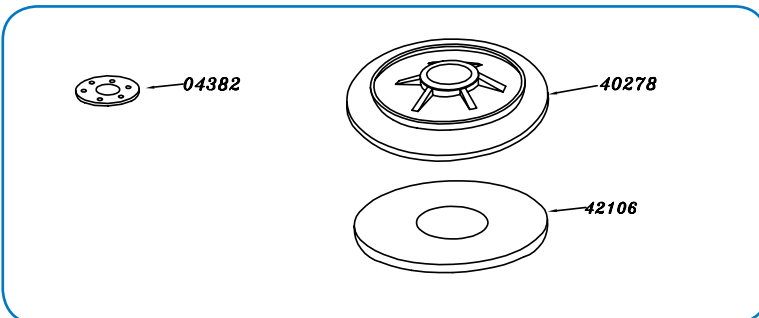

Integra TX DS LA 19" - 19935

Base Assembly - 04995

Handle Assembly - 04973

Switch Box DS Cover Assembly - 04193

Integra TX DS LA 19" - 19935

04995 Base Assembly		
Part #	Description	Qty
01096	10-24 x 1/2" Phillips Screw	2
03016	5/16 Lockwasher	4
03063	1/2" Nylon Washer	4
03163	5/16" Flat Washer	4
03935	1 1/2 HP DC Motor c/w Gearbox 11:1	1
03945	5" Wheel	2
04103	Handle Brace	1
04105	Axle Shaft	1
04112	Axle end cap	4
04113	5/16- 18 X 1 1/2" Bolt	4
04184	Indicator Light	1
04213	Water Hole Plug	1
04900	Chassis 19"	1
04905	1/4-20 X 3/4" Phillips Screw	2
04906	1/4" Washer	2
04921	Bumper 19"	1
04944	T-Support Axle	1
04947	Motor Cover	1
20060	1/2" Tension Washer	2
20139	Foam Shroud	1

Drive Pad		
Part #	Description	Qty
04382	Clutch Plate c/w Screws (6)	1
40278	Standard Drive Pad 18"	1
42106	Red Buffing Pad 19" (5/cs)	.2

Optional Spare Parts		
Part #	Description	Qty
03847	Carbon brush 4 per Set	1
03865	Rectifier	1

04973 Handle Assembly		
Part #	Description	Qty
01372	Power Cord 50' / 15.24M	1
01640	Locking Handle c/w 04147 Plug	1
01745	Pigtail 42"	1
03789	Foam Handle Grip	2
03949	Safety Switch Knob	2
03951	Safety Switch Spring	1
04131	Switch Box	1
04155	Cable Spring	1
04173	3/8" Grommet	1
04177	Handle Tube	1
04179	#14-1 1/2" Flat head Screw	2
04190	8-32 X 1/2" Phillips Screw	4
04198	Handle Tube Plug	2
04199	8-32 X 1/4" Phillips Screw	3
04248	1/4-20 X 3/4" Bolt	2
04909	Trigger	1
04910	Safety Switch Lever	1
04933	Chrome handle Tube	1
04942	Cord Hook Clamp	1
20002	1/4"-20 Nylon Lock Nut	2
20484	Cord Grip	2