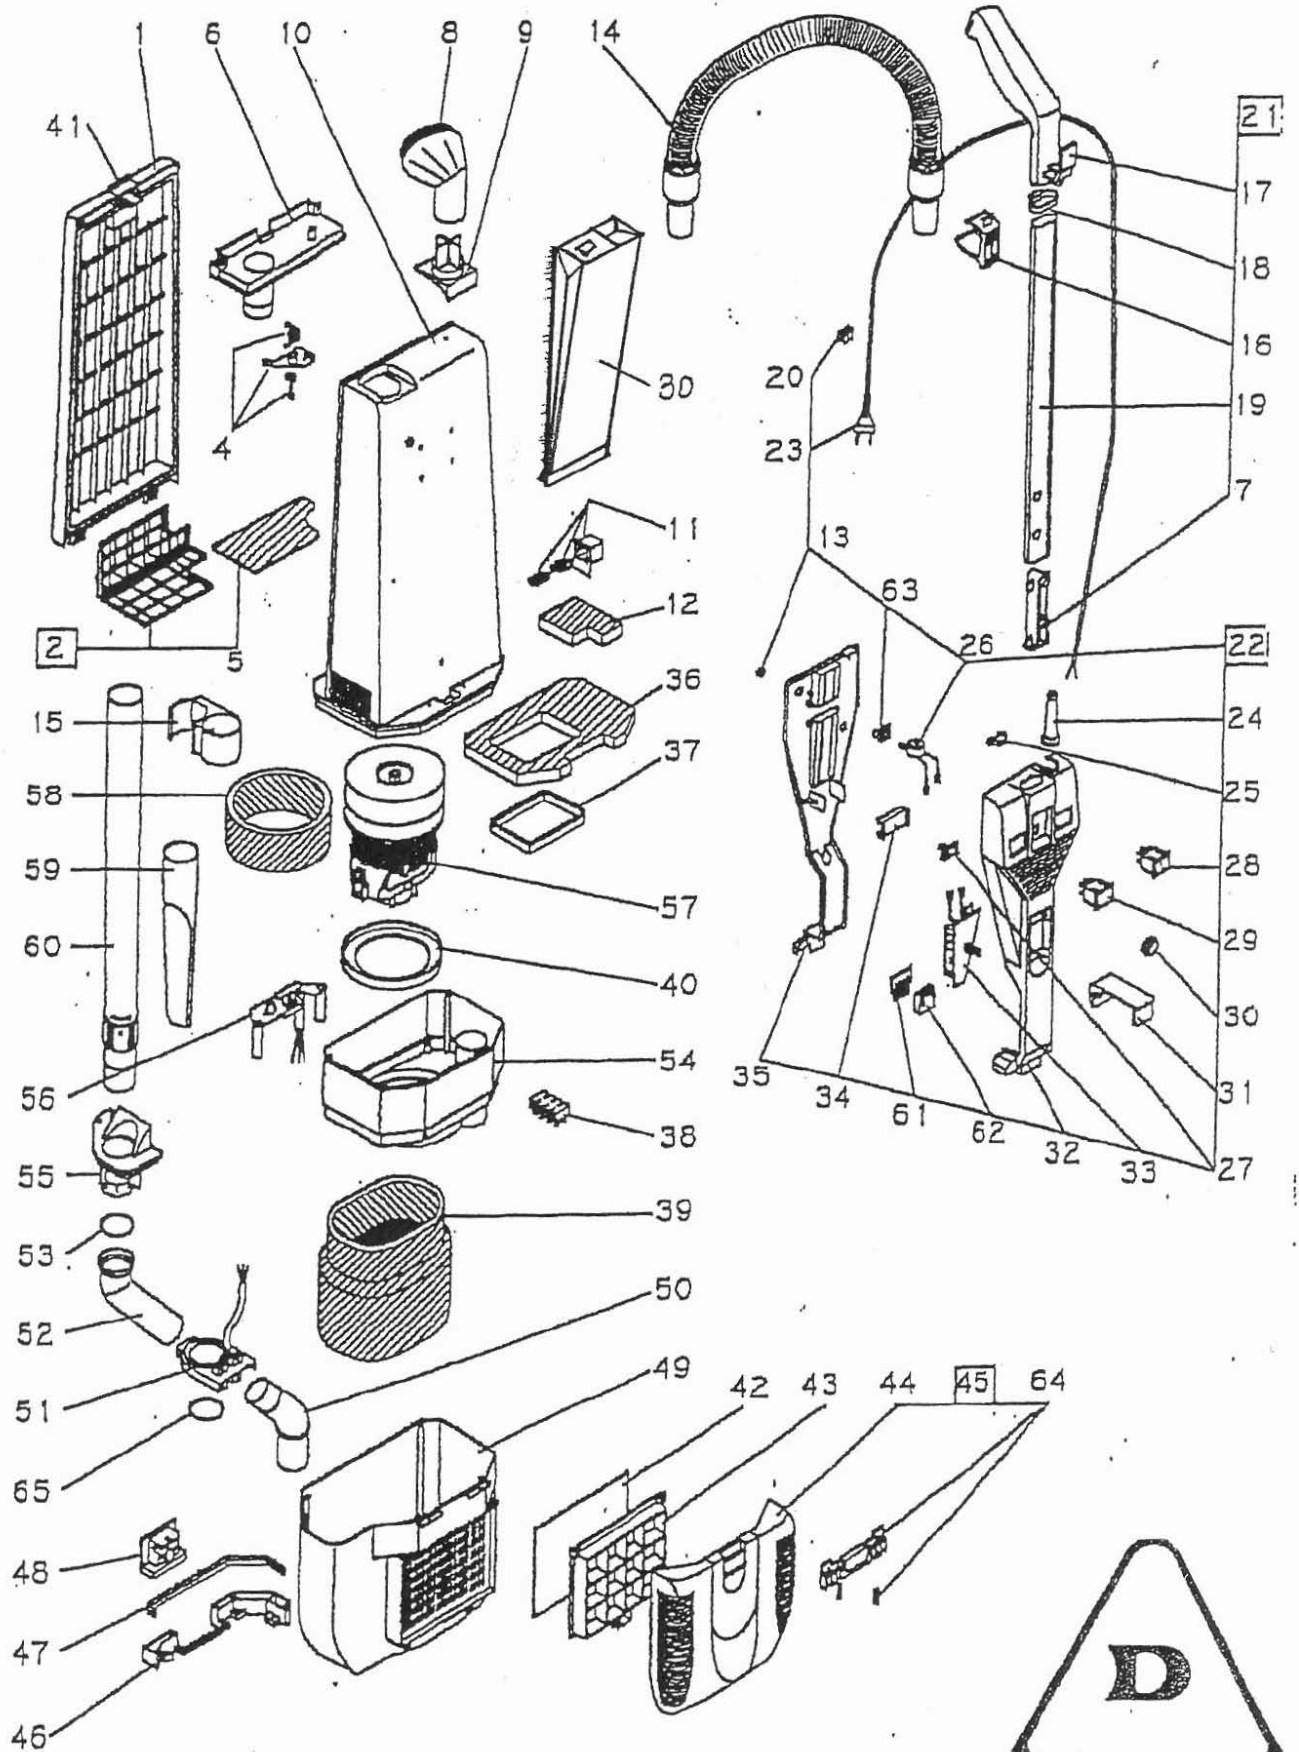

DUSTBANE PRO RX HEPA VACUUM BODY PARTS DIAGRAM

DUSTBANE PRO RX HEPA - VACUUM BODY PARTS LIST

ITEM #	CODE #	DESCRIPTION	ITEM #	CODE #	DESCRIPTION
01	24500	REAR BAG HOUSING COVER	33	24532	VAC MOTOR CIRCUIT BOARD
02	24501	GRILL COMPLETE	34	24533	WIRE HOLDER
02a	24503	SCENTED PAD	35	24612	FRAME HANDLE
04	24687	SAFETY SUPPORT KIT	36	24537	UPPER VAC FILTER
05	24504	INTERNAL FILTER	37	24538	VAC MOTOR TOP GASKET
06	24688	BAG ENTRANCE W/SAFETY SUPP	38	24613	3 POLE TERMINAL BLOCK
07	24689	HANDLE BUTTON ASSY- 2 POS.	39	24697	FOAM SILENCER
08	24604	SWIVEL DUSTING BRUSH	40	24698	VAC MOTOR GASKET
09	24605	DUSTING BRUSH SUPPORT	41	24699	REAR COVER LATCH & SPRING
10	24690	FRONT BAG HOUSING	42	24700	EXHAUST MICRO-FILTER (H-5PK)
11	24510	VALVE KIT	43	24701	EXHAUST GRILL
12	24511	VALVE FILTER	45	24702	FRONT GRILL ASSY
13	24512	O-RING	46	24703	HEPA JOINT PIN GUIDE
14	24691	FLEX HOSE W/SWIVEL CUFF	47	24548	JOINT PIN
15	24620	WAND/CREV. TOOL CLIP/HOLDER	48	24549	JOINT LOCK
16	24606	UPPER HOSE SUPPORT	49	24704	VAC MOTOR OUTER HOUSING
17	24607	HANDLE GRIP	50	24616	LOWER TUBE
18	24608	CREV.TOOL CLIP RETAINER	51	24705	INNER SUPPORT
19	24692	HANDLE TUBE W/BUTTONS	52	24553	UPPER TUBE
20		CORD CLIP	53	24554	O-RING
21	24693	HANDLE TUBE ASSY- 2 POS.	54	24706	INNER VAC MOTOR HOUSING
22	24610	ELECTRICAL SYSTEM ASSY	55	24707	EXTENSION TUBE INLET
23	24522	POWER CORD 3X18 SJT	56	24618	3 WIRE CORD HOUSING
24	24523	STRAIN RELIEF	57	24708	VAC MOTOR (750W)
25	24524	CORD CLAMP	58	24559	MOTOR FOAM GASKET
26	24694	NEW VAC SENSOR	59	24514	CREVICE TOOL
27	24526	COOLING VENT	60	24619	TELESCOPIC WAND
28	24527	MAIN SWITCH	61	24621	CONTACT CVR HOUSING - 4 POS.
29	24528	INDICATOR LIGHT	62	24622	CONTACT HOUSING
30	24695	PH-4 PAPER FILTER (HEPA-10PK)	63	24709	VAC SENSOR ADAPTOR
31	24530	LOWER CORD HOOK	64	24710	BUTTON COVER KIT
32	24696	COVER HANDLE W/O KNOB	65	24711	O-RING