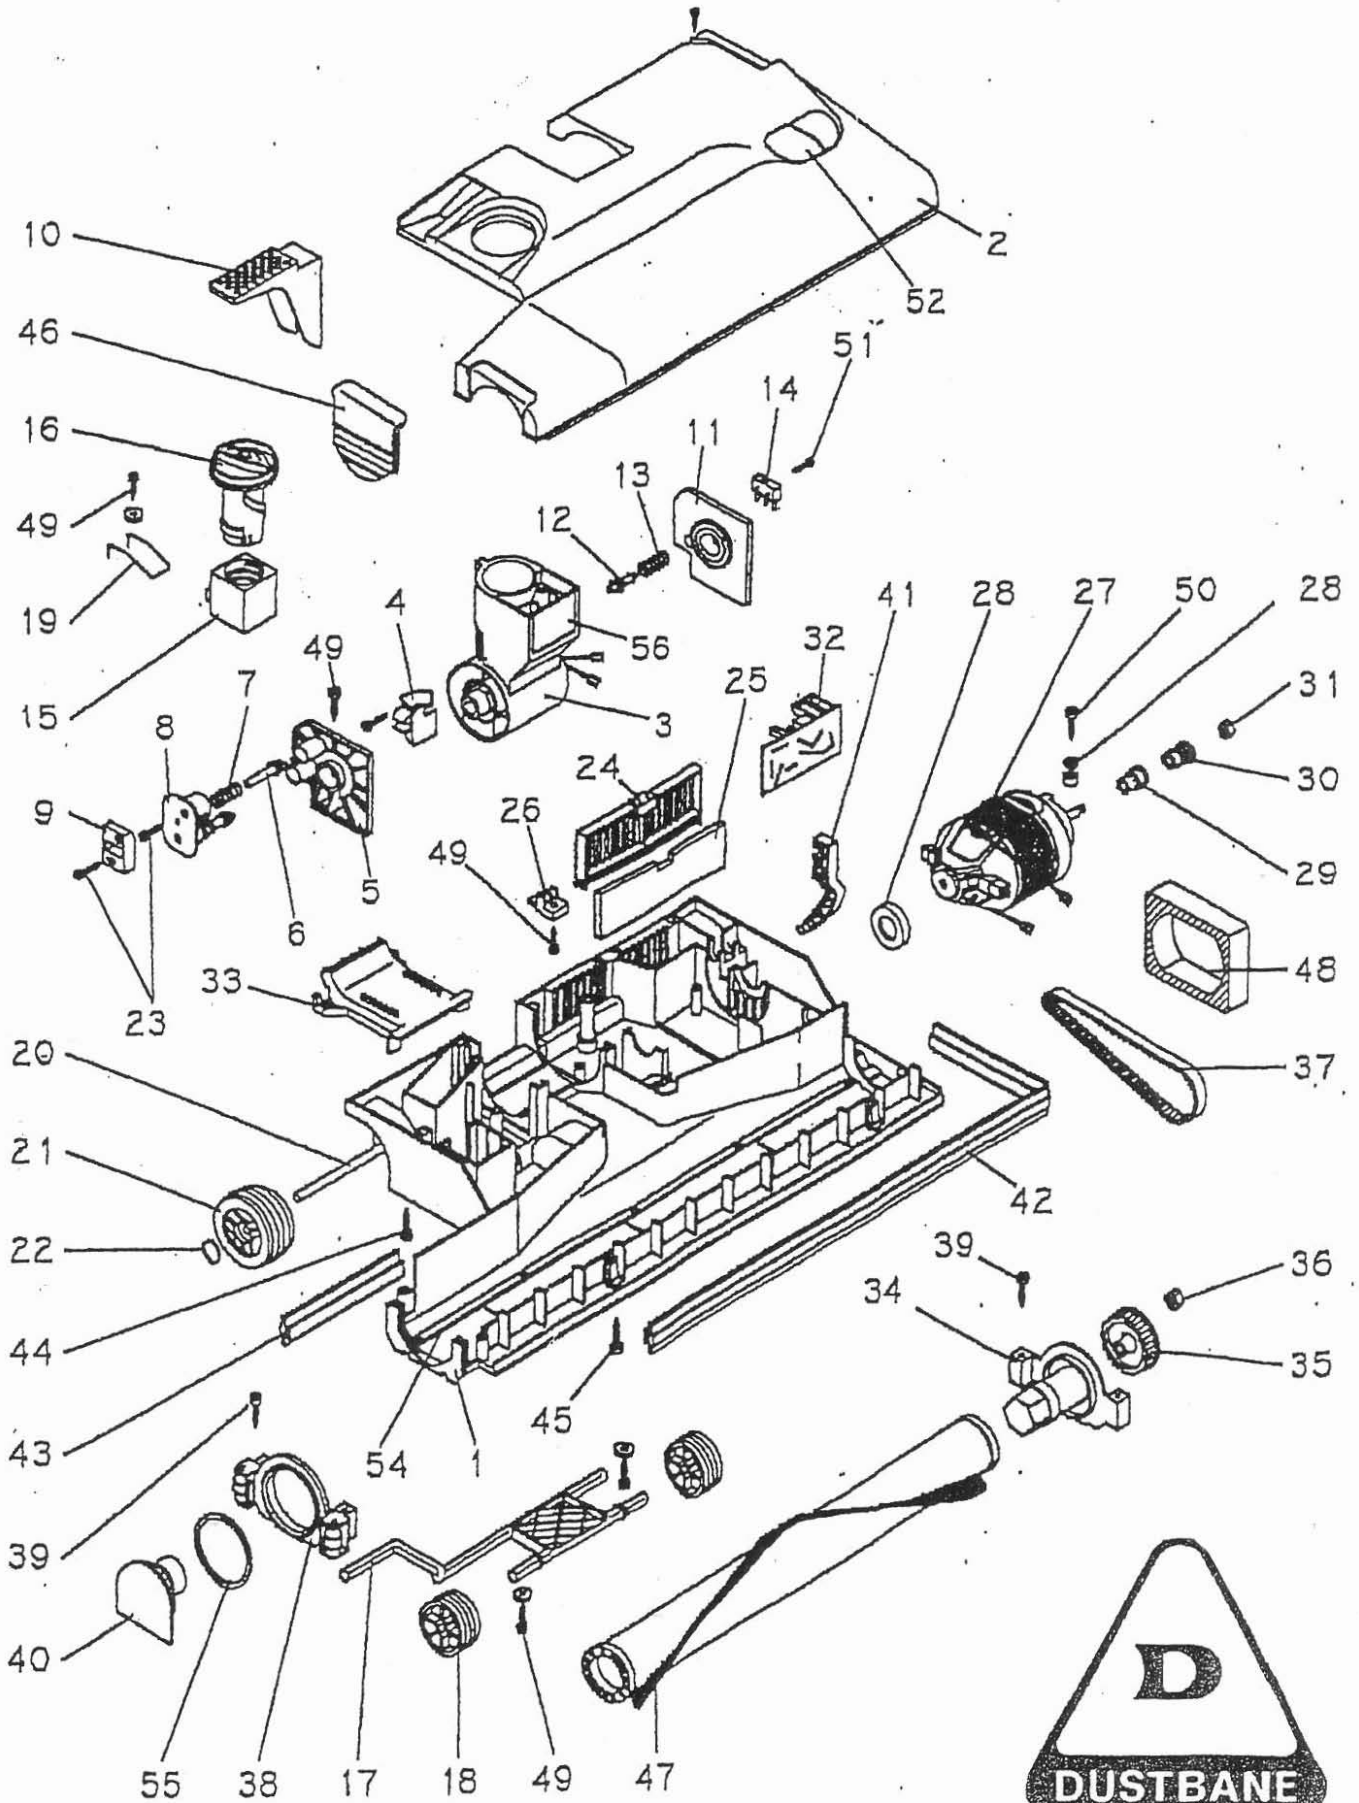

DUSTBANE PRO RX HEPA VACUUM POWER BRUSH PARTS DIAGRAM

DUSTBANE PRO RX HEPA - VACUUM POWER BRUSH PARTS LIST

ITEM #	CODE #	DESCRIPTION	ITEM #	CODE #	DESCRIPTION
01	24623	BRUSH HOUSING - PRO 380 (15")	31	24651	BRUSH MOTOR PULLEY NUT
01	24624	BRUSH HOUSING - PRO 450 (18")	32	24567	BRUSH MOTOR CIRCUIT BOARD
01	24625	BRUSH HOUSING - PRO 500 (20")	33	24652	CHANNEL COVER
02	24626	BRUSH HOUSING COVER - PRO 380	34	24653	LEFT BRUSH SUPPORT ASSY
02	24627	BRUSH HOUSING COVER - PRO 450	35	24576	LEFT BRUSH PULLEY
02	24628	BRUSH HOUSING COVER - PRO 500	36	24575	BRUSH PULLEY NUT
03	24629	COMPLETE JOINT V120/60	37	24572	BRUSH DRIVE BELT
04	24630	JOINT PIN SLIDE (DOUBLE)	38	24654	WHEEL/ROLLER SUPPORT
05	24631	RIGHT SUPPORT JOINT	39	24655	SCREW, 3.9 X 16
06	24632	PLUNGER	40	24656	RIGHT BRUSH SUPPORT
07	24589	SPRING (PLUNGER)	41	24657	SLIDE LEVER
08	24633	DOUBLE PIN BUSHING	42	24658	FRONT BUMPER - PRO 380 (15")
09	24634	DOUBLE RELEASE PLATE	42	24659	FRONT BUMPER - PRO 450 (18")
10	24635	FOOT PEDAL	42	24660	FRONT BUMPER - PRO 500 (20")
11	24636	LEFT SUPPORT JOINT	43	24661	REAR BUMPER - PRO 380 (15")
12	24564	SWITCH ACTIVATOR PIN	43	24662	REAR BUMPER - PRO 450 (18")
13	24637	ACTIVATOR PIN SPRING	43	24663	REAR BUMPER - PRO 500 (20")
14	24566	BRUSH MOTOR SWITCH	44	24664	SCREW, 4.8 X 50
15	24638	BRUSH ADJUSTMENT SUPPORT	45	24665	SCREW, 3.5 X 38
16	24639	BRUSH ADJUSTMENT KNOB	46	24666	BRUSH ROLLER SIDE COVER
17	24684	FRONT AXLE	47	24667	BRUSH ROLLER - PRO 380 (15")
18	24583	FRONT WHEEL	47	24668	BRUSH ROLLER - PRO 450 (18")
19	24640	BRUSH ADJUSTMENT SPRING	47	24669	BRUSH ROLLER - PRO 500 (20")
20	24641	REAR AXLE	48	24670	BRUSH MOTOR FILTER
21	24642	REAR WHEEL	49	24671	SCREW, 3.9 X 13
22	24643	REAR WHEEL RETAINER	50	24672	SCREW, 3.5 X 16
23	24644	SCREW, 2.9X16 (RELEASE PLATE)	51	24673	SCREW, 2.2 X 16
24	24645	BRUSH MOTOR GRILL	52	24674	RED & GREEN LENS SET
25	24646	BRUSH MOTOR EXHAUST FILTER	54	24676	BASE METAL GUIDE SET - 380 (15")
26	24647	GRILL STOP PLATE	54	24677	BASE METAL GUIDE SET - 450 (18")
27	24571	BRUSH MOTOR - PRO 380 (180W)	54	24678	BASE METAL GUIDE SET - 500 (20")
27	24681	BRUSH MOTOR - PRO 450/500 (200W)	55	24679	ROLLER SUPPORT O-RING
27a	24712	CARBON BRUSH, BR. MTR (BOTH)	56	24680	MALE / JOINT CONNECTOR
28	24648	BRUSH MOTOR GASKET KIT			
29	24649	BRUSH MOTOR SPACER			
30	24650	BRUSH MOTOR PULLEY (METAL)