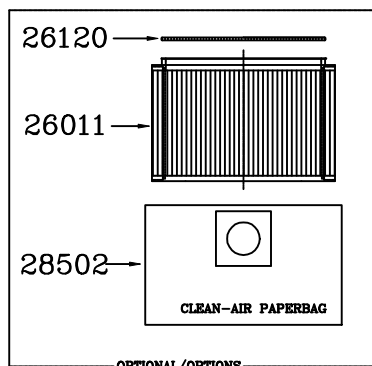

28531

TARGA XL12 C/W DOLLY