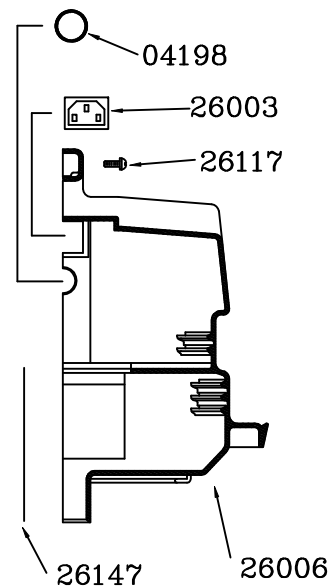

28531

TARGA XL12 C/W DOLLY