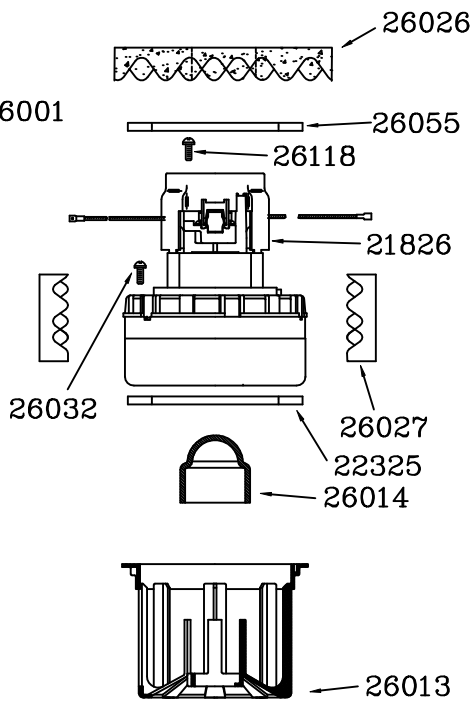

28531

TARGA XL12 C/W DOLLY