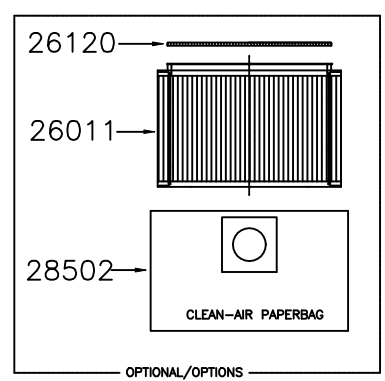

28526

TARGA XL 18 GALLON

AUG 99
07605