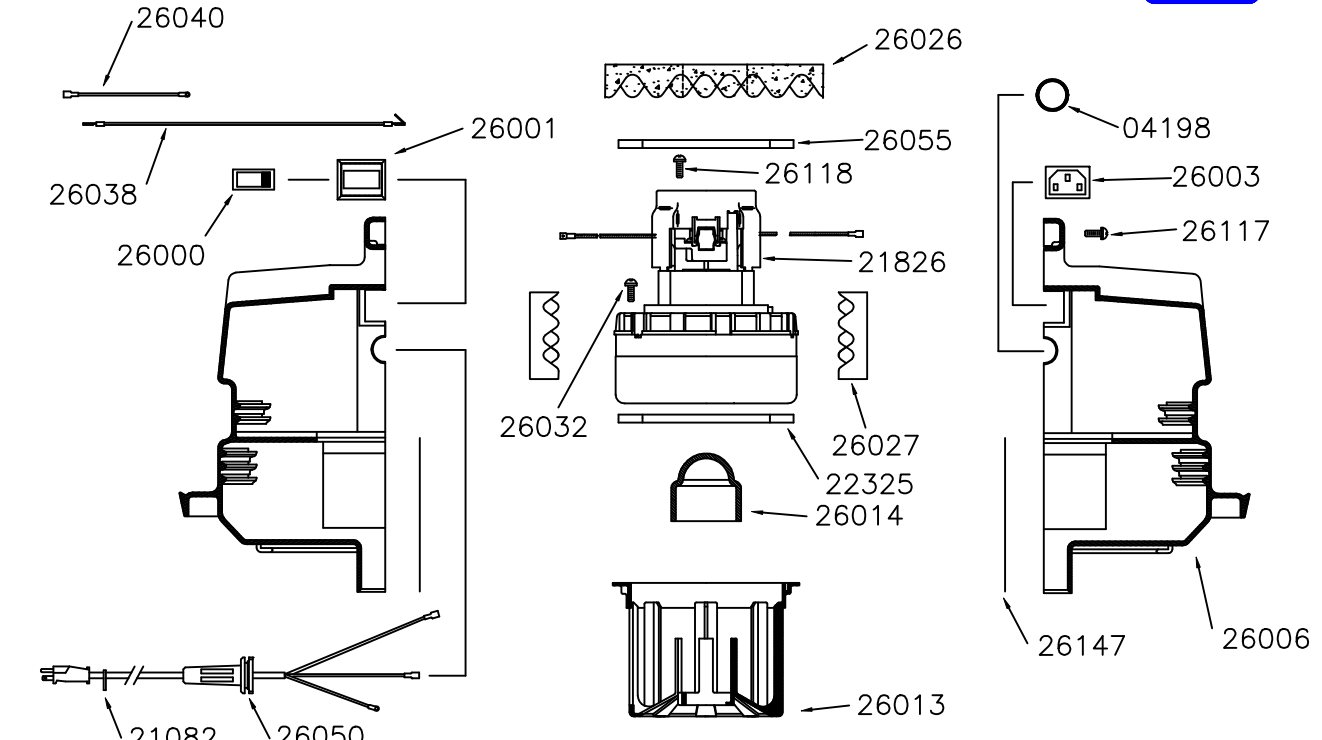

28526

TARGA XL 18 GALLON

AUG 99
07605