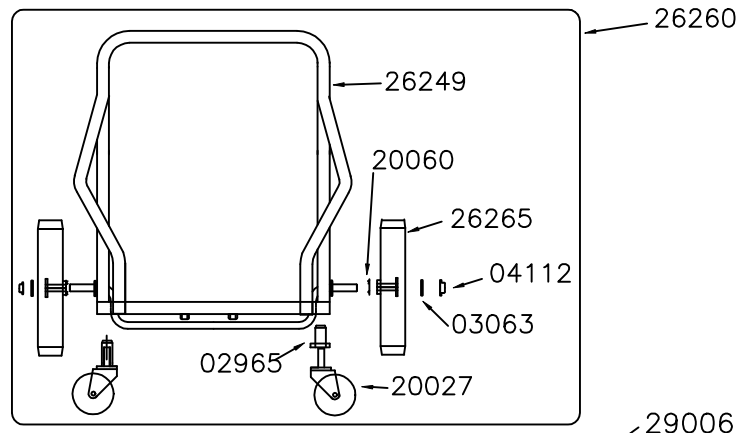

28526

TARGA XL 18 GALLON

AUG 99
07605