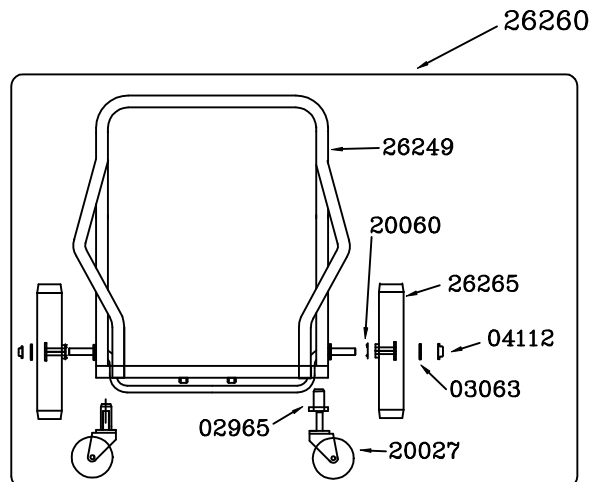

28531

TARGA XL12 C/W DOLLY