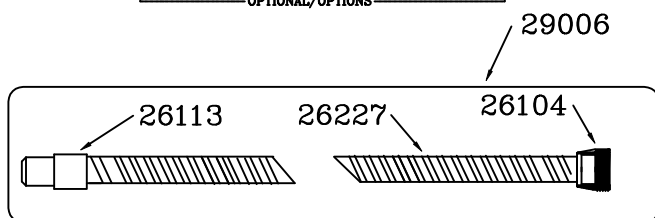

28531

TARGA XL12 C/W DOLLY