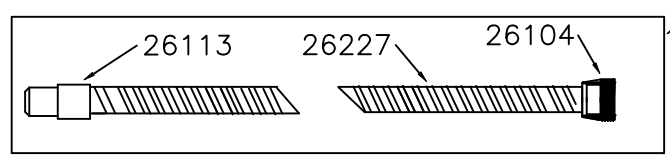

28526

TARGA XL 18 GALLON

AUG 99
07605