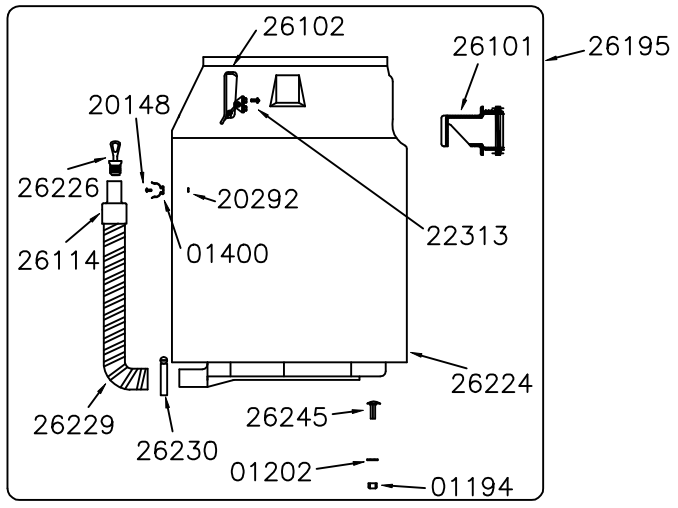

28526

TARGA XL 18 GALLON

AUG 99
07605