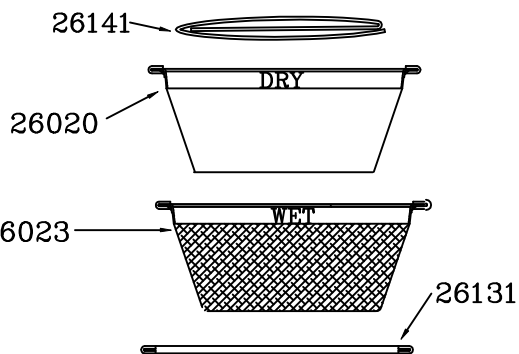

28531

TARGA XL12 C/W DOLLY