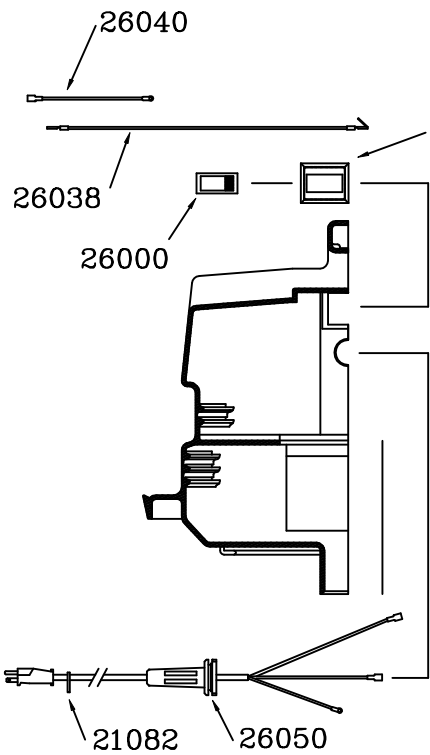

28531

TARGA XL12 C/W DOLLY