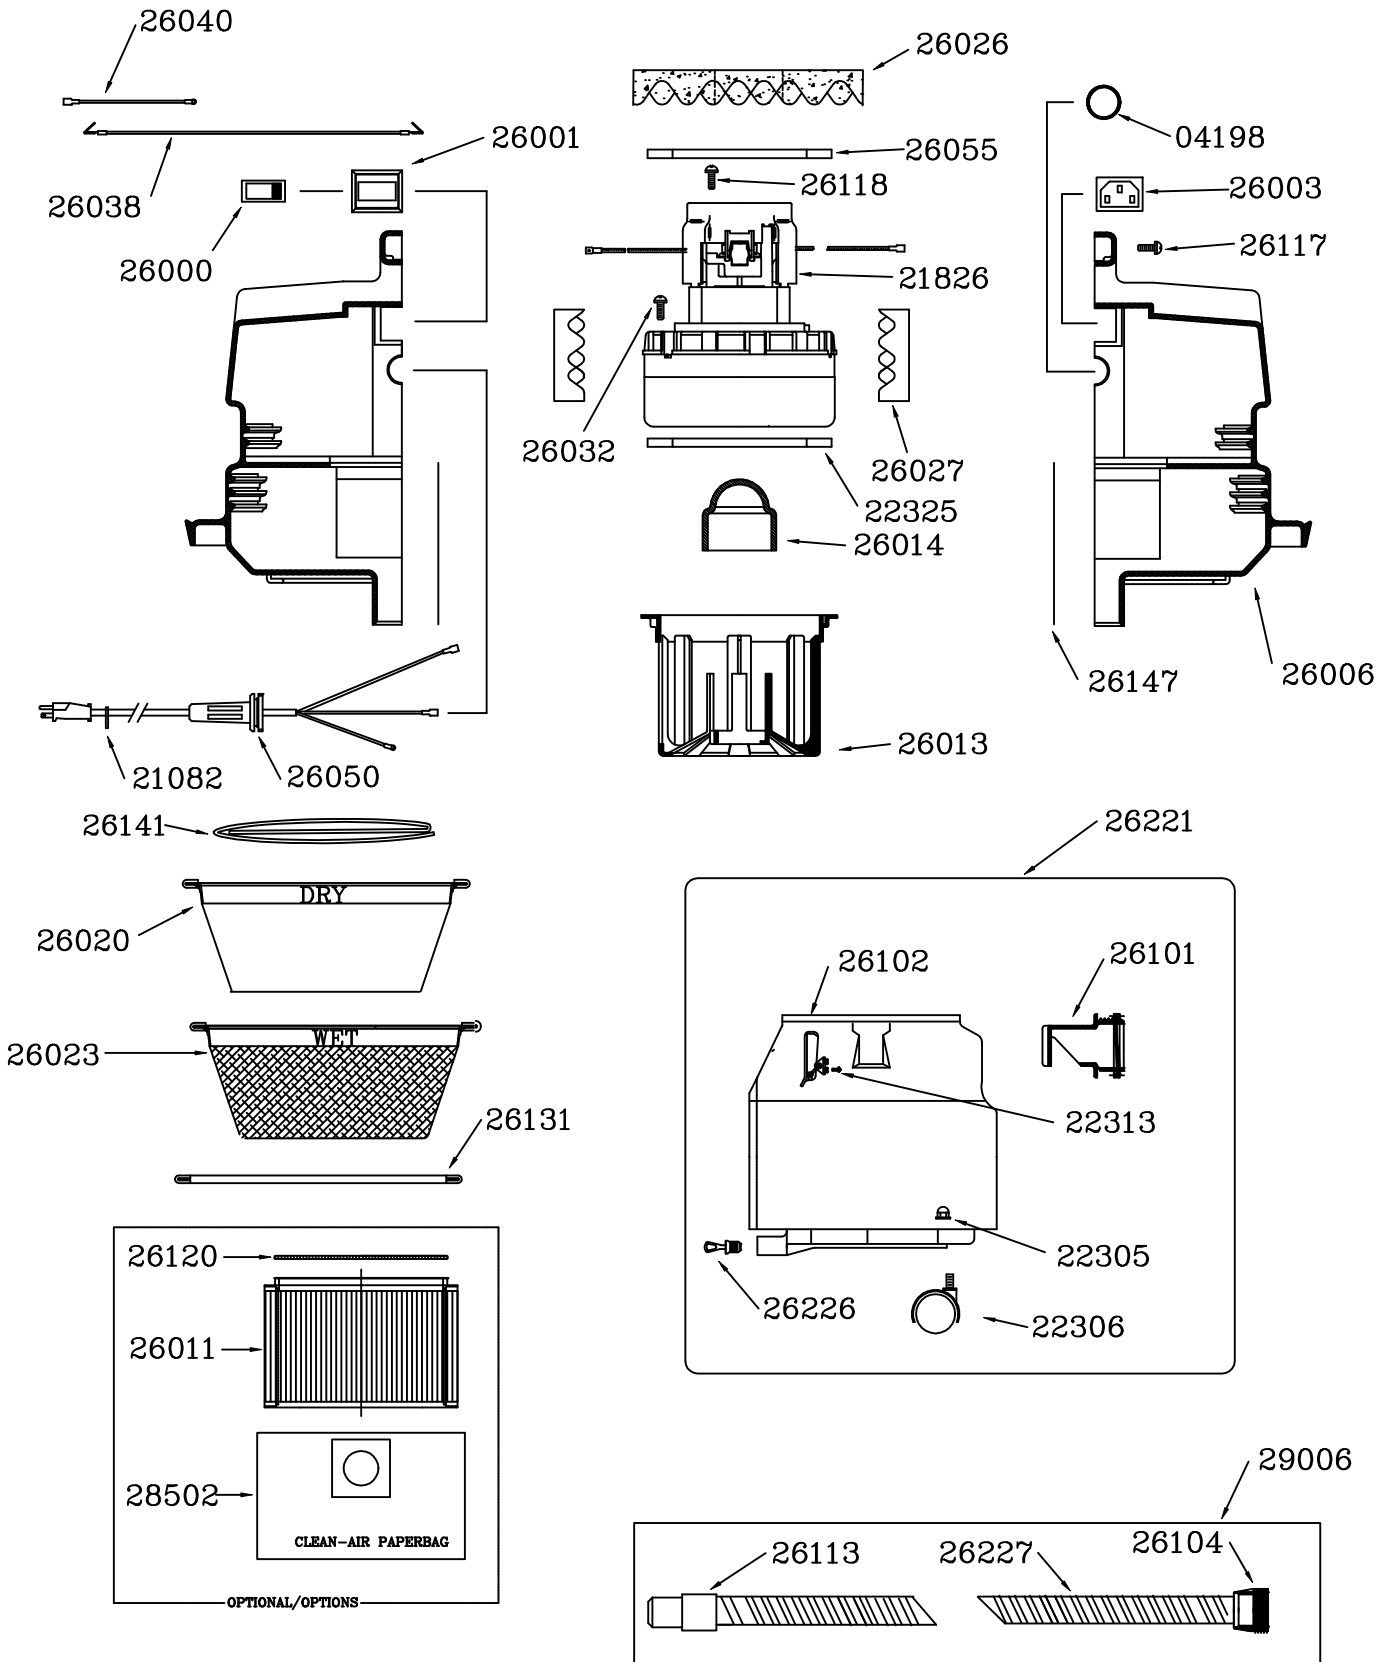

28525

TARGA XL 12 GALLON

TARGA XL 12 GALLON

PARTS LIST 28525

ITEM	DESCRIPTION	QTY REQ
04198	DOME PLUG	1
21082	CORD GRIP	1
21826	MOTOR SMALL BI-PASS	1
22305	3/8-16 ACORN NUT	5
22313	#10 X 3/8 PHS HI-LO	4
22325	UNIVERSAL MOTOR GASKET	1
26000	ROCKER SWITCH	1
26001	SWITCH PLATE	1
26005	POWER OUTLET PLUG	1
26006	MOTOR HOUSING BLUE	2
26013	FILTER CAGE LARGE	1
26014	FLOAT SHUT OFF	1
26020	DRY FILTER ASSEMBLY	1
26023	WET FILTER ASSEMBLY	1
26026	GASKET TOP FOAM	1
26027	LOWER ACCOUSTIC FOAM	8
26029	SIDE ACCOUSTIC FOAM	2
26032	#10-16 X1 SCREW	2
26038	BLACK WIRE ASSEMBLY	1
26040	GROUND WIRE ASSEMBLY	1
26050	CORD ASSEMBLY 16/3 X 50'	1
26055	GASKET MOTOR SEAL	1
26102	CLAMP PLASTIC	2
26101	INLET AIR DEFLECTOR	1
26104	INLET SWIVEL COUPLING	1
22306	CASTERS DUAL WHEEL	5
26113	HOSE CUFF 1 1/2	1
26117	#8 X 3/4 PHS HI-LO	12
26118	#10-32 X 1/2 PHS- GROUND	2
26131	FILTER GASKET	1
26141	JOGGER RING	1
26147	HOUSING GASKET	1
26221	TANK ASSEMBLY	1
26226	DRAIN HOSE PLUG	1
26227	10FT HOSE 1 1/2 "	1
29006	10FT HOSE ASSEMBLY 1 1/2 "	1