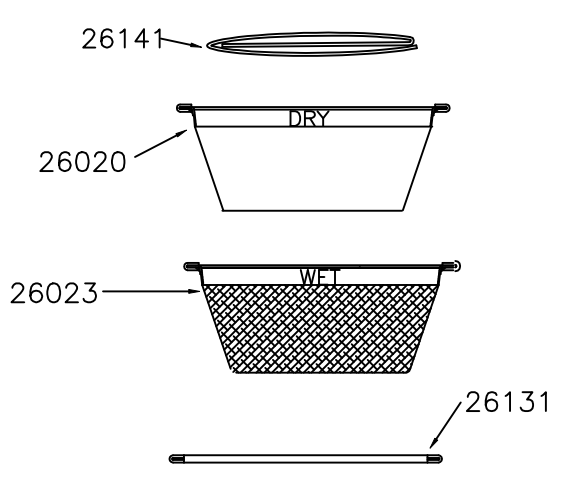

28526

TARGA XL 18 GALLON

AUG 99
07605