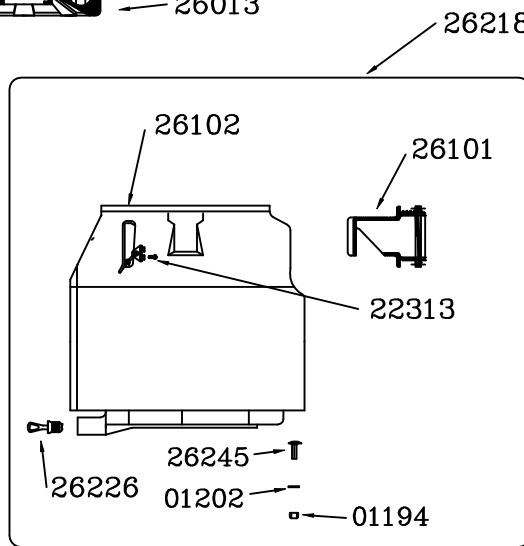

28531

TARGA XL12 C/W DOLLY