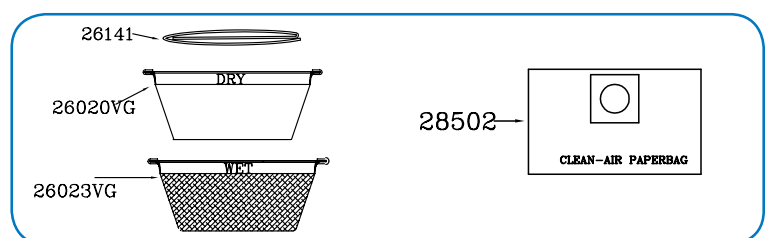

# Targa 990 - 28543

Targa Eco Series

Targa Head - 990 / XL 12 / XL 18 - 26202

Tank Assembly - 660 / 990 - 26331

Hose Assembly - 1 1/2" X 8' - 28990

Filters

# Targa 990 - 28543

Targa Eco Series

26202 Targa Head - 990 / XL 12 / XL 18			26331 Tank Assembly - 660 / 990		
Part #	Description	Qty	Part #	Description	Qty
04182	Female Connector	2	22305	Nut - 3/8-16 Acorn Flanged	5
04198	Plug - Dome	1	22306	Caster	5
21082	Cord Grip	1	22313	Screw - #10 X 3/8" PHS	4
21826	Vac Motor - Bi-Pass / 103 CFM	1	26101	Inlet Air Deflector	1
22325	Motor Gasket - Universal	1	26102	Tank Clamp	2
26000	Rocker Switch	1	26309	Tank - 660 / 990 - Green	1
26001	Switch Plate	1	<b>28990 Hose Assembly - 1 1/2" X 8'</b>		
26003	Power Outlet Plug	1	Part #	Description	Qty
26006	Motor Housing - Blue	2	26104	Inlet Swivel Nut	1
26013	Filter Cage - Large	1	26111	Hose - 1 1/2" X 8'	1
26014	Float Shut Off	1	26113	Hose Cuff - 1 1/2"	1
26026	Top Foam Disc	1	<b>Filters</b>		
26027	Accoustic Foam - Lower	8	Part #	Description	Qty
26032	Screw - 1 X 10/16" PHS	2	26020VG	Targa Filter - Dry Large	1
26038	Wire Assembly - Black	1	26023VG	Targa Filter - Wet Large	1
26040	Wire Assembly - Ground	1	26141	Jogger Ring	1
26050	Power Cord - 50' / 15.24M	1	28502	Filter Bags - Lg (10 Pk)	0.1
26055	Motor Gasket - Upper	1			
26117	Screw - #8 X 3/4" PHS	12			
26118	Ground Screw - #10 X 3/8" PHS	2			
26147	Housing Gasket	2			