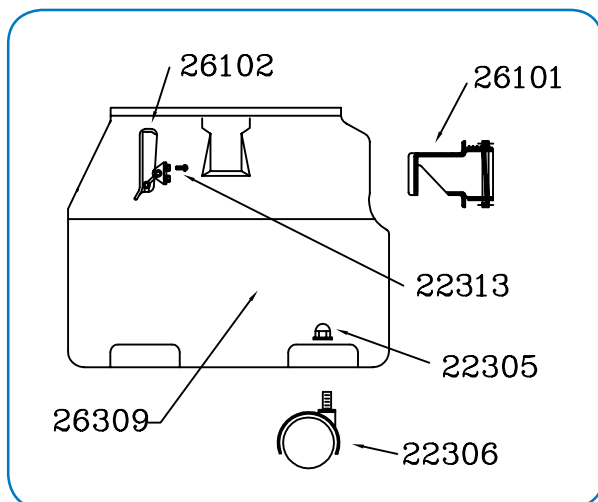

# Targa 990 - 28543

Targa Eco Series

Targa Head - 990 / XL 12 / XL 18 - 26202

Tank Assembly - 660 / 990 - 26331

Hose Assembly - 1 1/2" X 8' - 28990

Filters

# Targa 990 - 28543

Targa Eco Series

26202 Targa Head - 990 / XL 12 / XL 18			26331 Tank Assembly - 660 / 990		
Part #	Description	Qty	Part #	Description	Qty
04182	Female Connector	2	22305	Nut - 3/8-16 Acorn Flanged	5
04198	Plug - Dome	1	22306	Caster	5
21082	Cord Grip	1	22313	Screw - #10 X 3/8" PHS	4
21826	Vac Motor - Bi-Pass / 103 CFM	1	26101	Inlet Air Deflector	1
22325	Motor Gasket - Universal	1	26102	Tank Clamp	2
26000	Rocker Switch	1	26309	Tank - 660 / 990 - Green	1
26001	Switch Plate	1	<b>28990 Hose Assembly - 1 1/2" X 8'</b>		
26003	Power Outlet Plug	1	Part #	Description	Qty
26006	Motor Housing - Blue	2	26104	Inlet Swivel Nut	1
26013	Filter Cage - Large	1	26111	Hose - 1 1/2" X 8'	1
26014	Float Shut Off	1	26113	Hose Cuff - 1 1/2"	1
26026	Top Foam Disc	1	<b>Filters</b>		
26027	Accoustic Foam - Lower	8	Part #	Description	Qty
26032	Screw - 1 X 10/16" PHS	2	26020VG	Targa Filter - Dry Large	1
26038	Wire Assembly - Black	1	26023VG	Targa Filter - Wet Large	1
26040	Wire Assembly - Ground	1	26141	Jogger Ring	1
26050	Power Cord - 50' / 15.24M	1	28502	Filter Bags - Lg (10 Pk)	0.1
26055	Motor Gasket - Upper	1			
26117	Screw - #8 X 3/4" PHS	12			
26118	Ground Screw - #10 X 3/8" PHS	2			
26147	Housing Gasket	2			