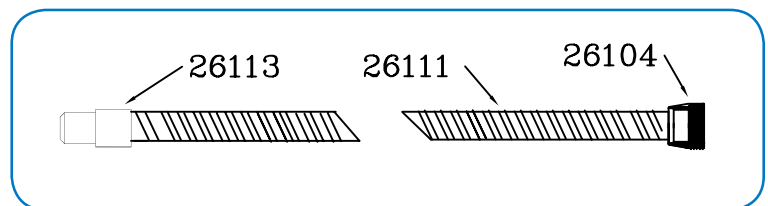

# Targa 990 - 28543

Targa Eco Series

Targa Head - 990 / XL 12 / XL 18 - 26202

Tank Assembly - 660 / 990 - 26331

Hose Assembly - 1 1/2" X 8' - 28990

Filters

# Targa 990 - 28543

Targa Eco Series

26202 Targa Head - 990 / XL 12 / XL 18			26331 Tank Assembly - 660 / 990		
Part #	Description	Qty	Part #	Description	Qty
04182	Female Connector	2	22305	Nut - 3/8-16 Acorn Flanged	5
04198	Plug - Dome	1	22306	Caster	5
21082	Cord Grip	1	22313	Screw - #10 X 3/8" PHS	4
21826	Vac Motor - Bi-Pass / 103 CFM	1	26101	Inlet Air Deflector	1
22325	Motor Gasket - Universal	1	26102	Tank Clamp	2
26000	Rocker Switch	1	26309	Tank - 660 / 990 - Green	1
26001	Switch Plate	1	<b>28990 Hose Assembly - 1 1/2" X 8'</b>		
26003	Power Outlet Plug	1	Part #	Description	Qty
26006	Motor Housing - Blue	2	26104	Inlet Swivel Nut	1
26013	Filter Cage - Large	1	26111	Hose - 1 1/2" X 8'	1
26014	Float Shut Off	1	26113	Hose Cuff - 1 1/2"	1
26026	Top Foam Disc	1	<b>Filters</b>		
26027	Accoustic Foam - Lower	8	Part #	Description	Qty
26032	Screw - 1 X 10/16" PHS	2	26020VG	Targa Filter - Dry Large	1
26038	Wire Assembly - Black	1	26023VG	Targa Filter - Wet Large	1
26040	Wire Assembly - Ground	1	26141	Jogger Ring	1
26050	Power Cord - 50' / 15.24M	1	28502	Filter Bags - Lg (10 Pk)	0.1
26055	Motor Gasket - Upper	1			
26117	Screw - #8 X 3/4" PHS	12			
26118	Ground Screw - #10 X 3/8" PHS	2			
26147	Housing Gasket	2			