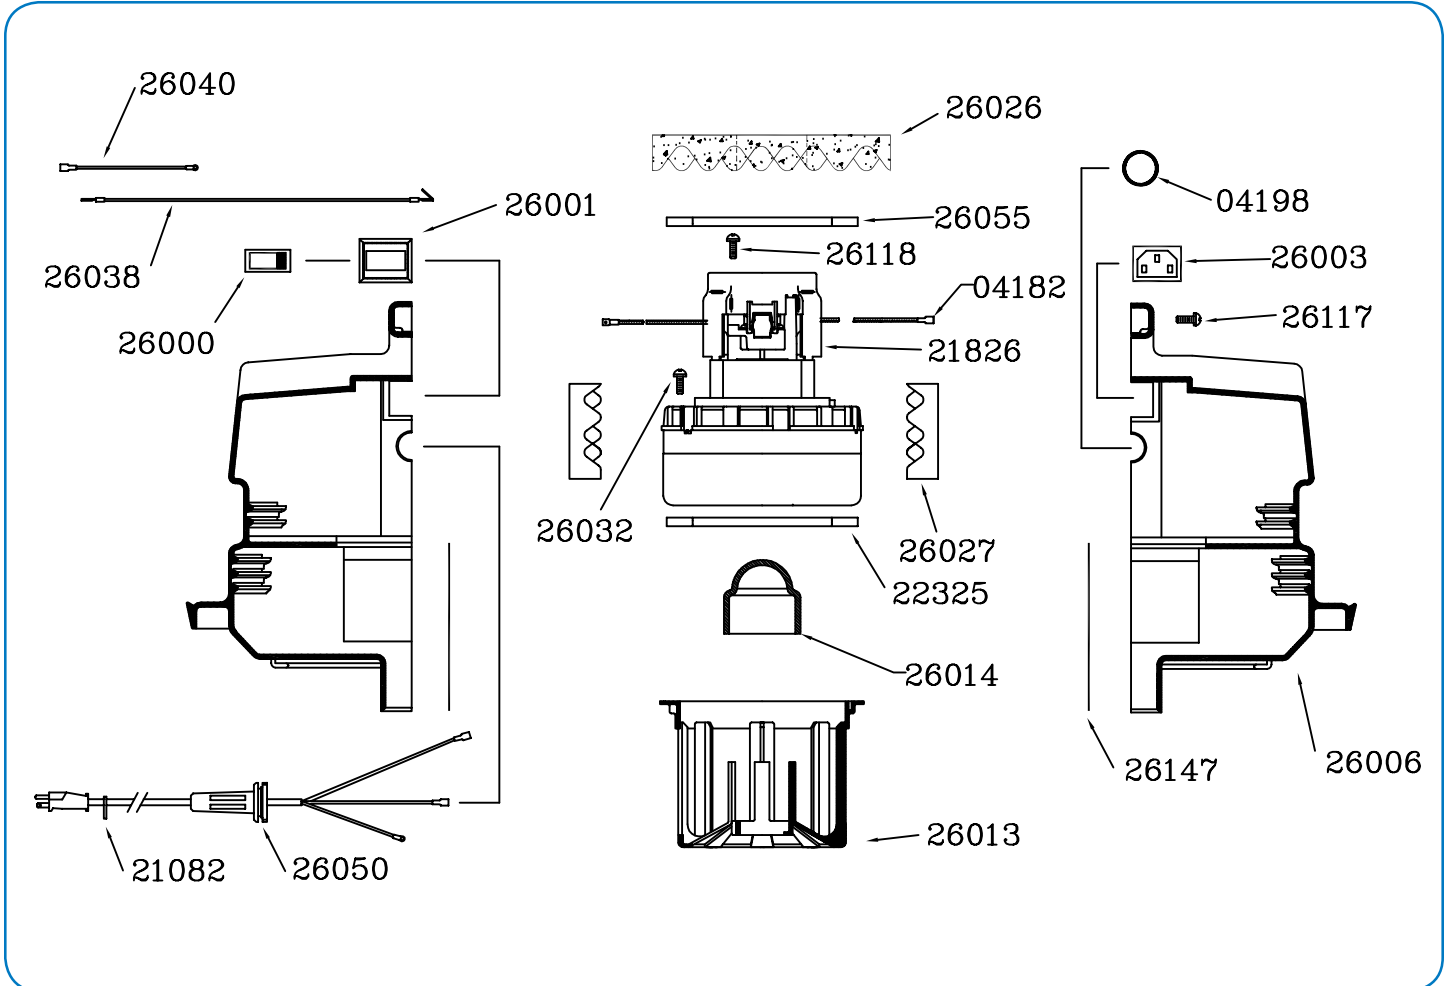

# Targa 990 - 28543

Targa Eco Series

Targa Head - 990 / XL 12 / XL 18 - 26202

Tank Assembly - 660 / 990 - 26331

Hose Assembly - 1 1/2" X 8' - 28990

Filters

# Targa 990 - 28543

Targa Eco Series

26202 Targa Head - 990 / XL 12 / XL 18			26331 Tank Assembly - 660 / 990		
Part #	Description	Qty	Part #	Description	Qty
04182	Female Connector	2	22305	Nut - 3/8-16 Acorn Flanged	5
04198	Plug - Dome	1	22306	Caster	5
21082	Cord Grip	1	22313	Screw - #10 X 3/8" PHS	4
21826	Vac Motor - Bi-Pass / 103 CFM	1	26101	Inlet Air Deflector	1
22325	Motor Gasket - Universal	1	26102	Tank Clamp	2
26000	Rocker Switch	1	26309	Tank - 660 / 990 - Green	1
26001	Switch Plate	1	<b>28990 Hose Assembly - 1 1/2" X 8'</b>		
26003	Power Outlet Plug	1	Part #	Description	Qty
26006	Motor Housing - Blue	2	26104	Inlet Swivel Nut	1
26013	Filter Cage - Large	1	26111	Hose - 1 1/2" X 8'	1
26014	Float Shut Off	1	26113	Hose Cuff - 1 1/2"	1
26026	Top Foam Disc	1	<b>Filters</b>		
26027	Accoustic Foam - Lower	8	Part #	Description	Qty
26032	Screw - 1 X 10/16" PHS	2	26020VG	Targa Filter - Dry Large	1
26038	Wire Assembly - Black	1	26023VG	Targa Filter - Wet Large	1
26040	Wire Assembly - Ground	1	26141	Jogger Ring	1
26050	Power Cord - 50' / 15.24M	1	28502	Filter Bags - Lg (10 Pk)	0.1
26055	Motor Gasket - Upper	1			
26117	Screw - #8 X 3/4" PHS	12			
26118	Ground Screw - #10 X 3/8" PHS	2			
26147	Housing Gasket	2			