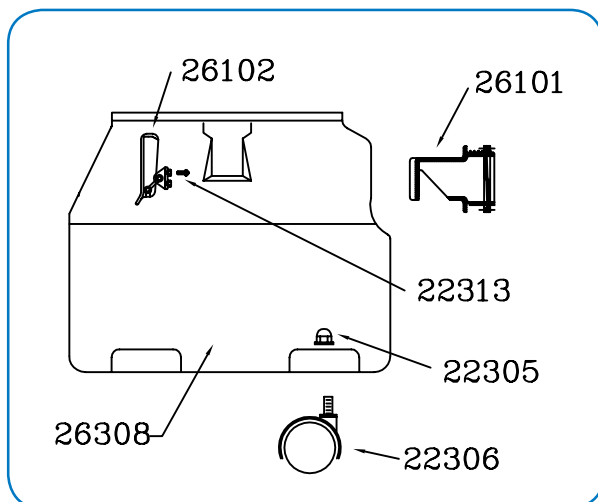

## Targa Head - Enviro Vac - 26200-1

## Hose Assembly - 1 1/4" X 8' - 28992

# Targa Enviro Vac - 28540

Targa Eco Series

26200-1 Targa Head - Enviro Vac		
Part #	Description	Qty
04182	Female Connector	2
04198	Plug - Dome	1
04349	Speed Control	1
21082	Cord Grip	1
21715	Fan Housing	1
21825	Vac Motor - 2 Stage / 94 CFM	1
22325	Motor Gasket - Universal	1
26001	Switch Plate	1
26002	Switch - 2 Speed	1
26003	Power Outlet Plug	1
26006	Motor Housing - Blue	2
26012	Filter Cage - Small	1
26027	Accoustic Foam - Lower	8
26028	Accoustic Foam - Top	2
26029	Accoustic Foam - Side	2
26030	Accoustic Foam - Upper	2
26032	Screw - 1 X 10/16" PHS	2
26035	Power Cord - 35' / 10.7M	1
26038	Wire Assembly - Black	1
26040	Wire Assembly - Ground	1
26055	Motor Gasket - Upper	1
26117	Screw - #8 X 3/4" PHS	12
26118	Ground Screw - #10 X 3/8" PHS	2

28992 Hose Assembly - 1 1/4" X 8'		
Part #	Description	Qty
26104	Inlet Swivel Nut	1
26111	Hose - 1 1/2" X 8'	1
26114	Hose Cuff - 1 1/2" - 1 1/4"	1

Filters		
Part #	Description	Qty
26018VG	Targa Filter - Dry Small	1
26141	Jogger Ring	1
28501	Filter Bags - S (10 Pk)	0.1