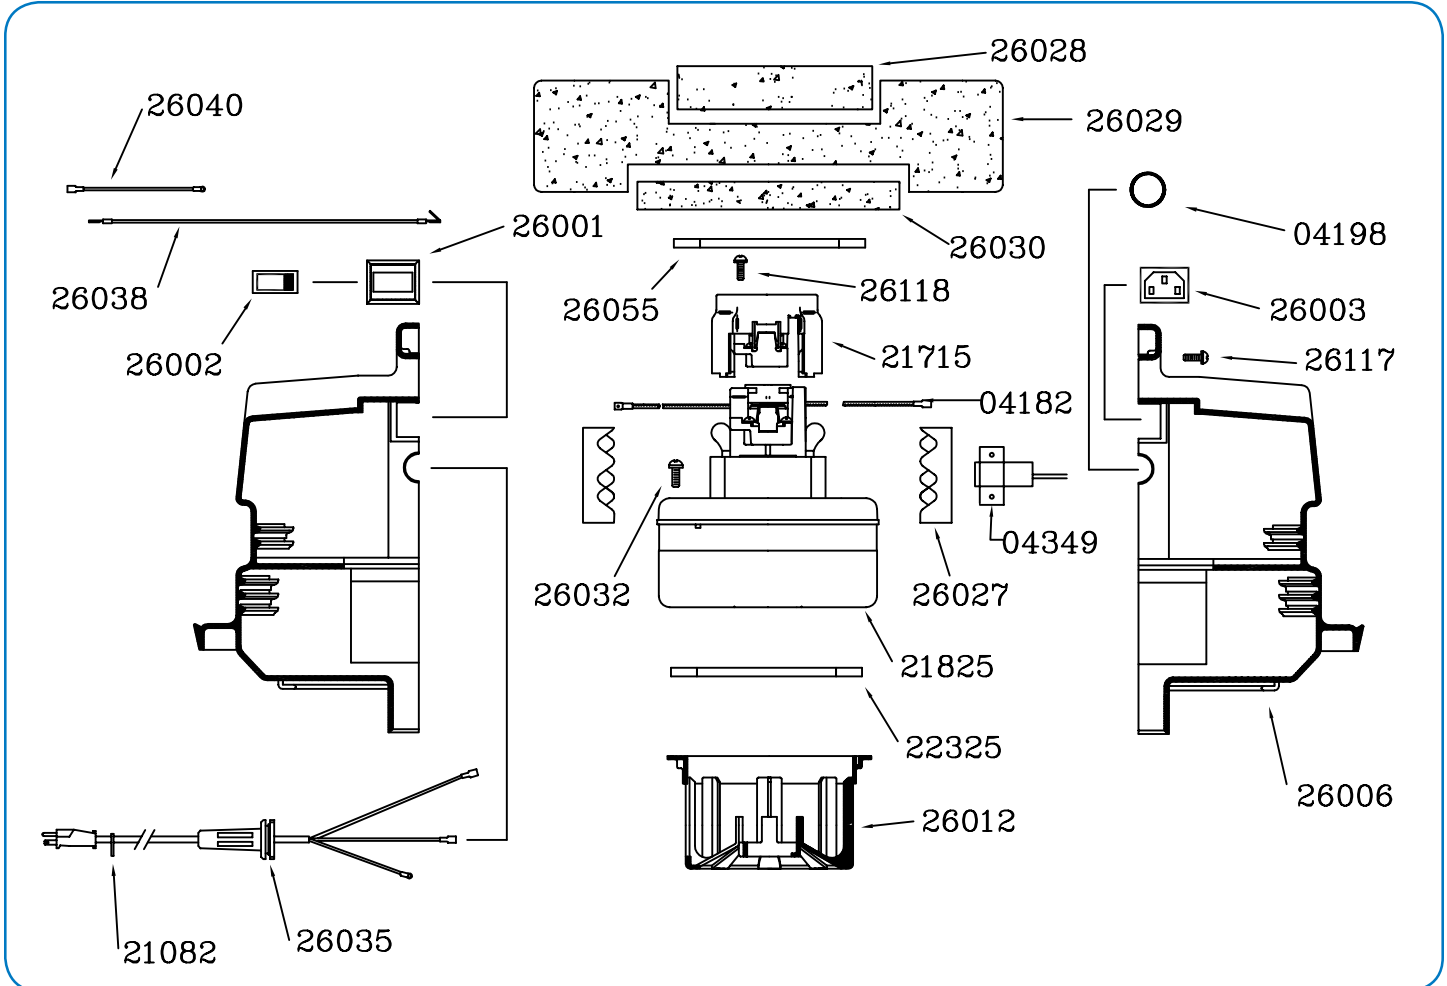

## Targa Head - Enviro Vac - 26200-1

## Hose Assembly - 1 1/4" X 8' - 28992

# Targa Enviro Vac - 28540

Targa Eco Series

26200-1 Targa Head - Enviro Vac		
Part #	Description	Qty
04182	Female Connector	2
04198	Plug - Dome	1
04349	Speed Control	1
21082	Cord Grip	1
21715	Fan Housing	1
21825	Vac Motor - 2 Stage / 94 CFM	1
22325	Motor Gasket - Universal	1
26001	Switch Plate	1
26002	Switch - 2 Speed	1
26003	Power Outlet Plug	1
26006	Motor Housing - Blue	2
26012	Filter Cage - Small	1
26027	Accoustic Foam - Lower	8
26028	Accoustic Foam - Top	2
26029	Accoustic Foam - Side	2
26030	Accoustic Foam - Upper	2
26032	Screw - 1 X 10/16" PHS	2
26035	Power Cord - 35' / 10.7M	1
26038	Wire Assembly - Black	1
26040	Wire Assembly - Ground	1
26055	Motor Gasket - Upper	1
26117	Screw - #8 X 3/4" PHS	12
26118	Ground Screw - #10 X 3/8" PHS	2

26330 Tank Assembly - Enviro / 330		
Part #	Description	Qty
22305	Nut - 3/8-16 Acorn Flanged	4
22306	Caster	4
22313	Screw - #10 X 3/8" PHS	4
26101	Inlet Air Deflector	1
26102	Tank Clamp	2
26308	Tank - Enviro/330 - Green	1