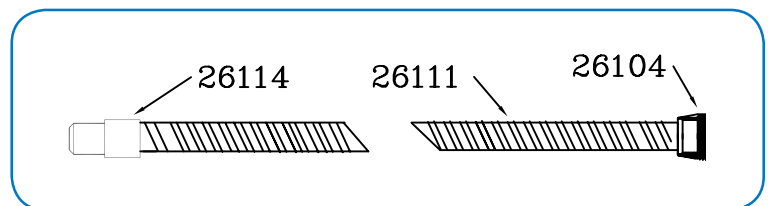

Hose Assembly - 1 1/4" X 8' - 28992