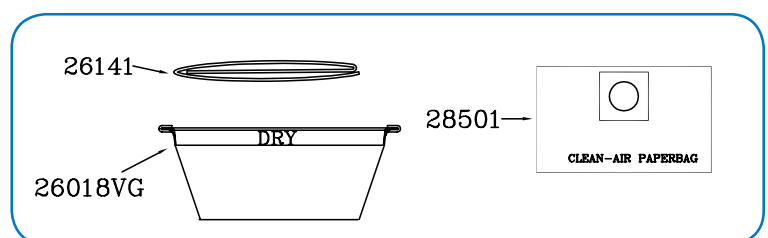

# Targa Enviro Vac - 28540

Targa Eco Series

26200-1 Targa Head - Enviro Vac		
Part #	Description	Qty
04182	Female Connector	2
04198	Plug - Dome	1
04349	Speed Control	1
21082	Cord Grip	1
21715	Fan Housing	1
21825	Vac Motor - 2 Stage / 94 CFM	1
22325	Motor Gasket - Universal	1
26001	Switch Plate	1
26002	Switch - 2 Speed	1
26003	Power Outlet Plug	1
26006	Motor Housing - Blue	2
26012	Filter Cage - Small	1
26027	Accoustic Foam - Lower	8
26028	Accoustic Foam - Top	2
26029	Accoustic Foam - Side	2
26030	Accoustic Foam - Upper	2
26032	Screw - 1 X 10/16" PHS	2
26035	Power Cord - 35' / 10.7M	1
26038	Wire Assembly - Black	1
26040	Wire Assembly - Ground	1
26055	Motor Gasket - Upper	1
26117	Screw - #8 X 3/4" PHS	12
26118	Ground Screw - #10 X 3/8" PHS	2