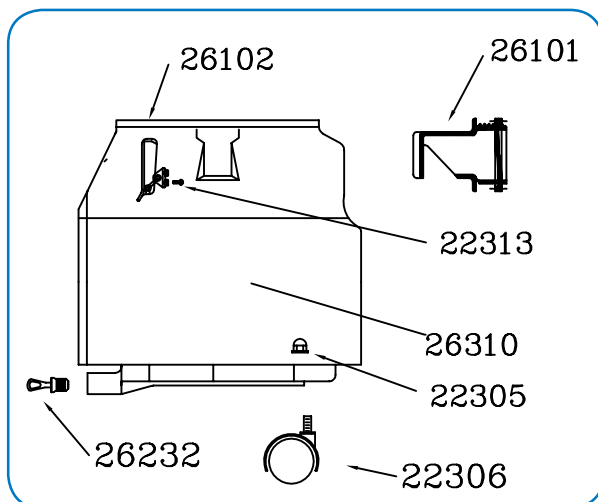

Targa XL 12 - 28544

Targa Eco Series

Targa Head - 990 / XL 12 / XL 18 - 26202

Tank Assembly - XL 12 - 26332

Hose Assembly - 1 1/2" X 10' - 29006

Filters

Targa XL 12 - 28544

Targa Eco Series

26202 Targa Head - 990 / XL 12 / XL 18			26332 Tank Assembly - XL 12		
Part #	Description	Qty	Part #	Description	Qty
04182	Female Connector	2	22305	Nut - 3/8-16 Acorn Flanged	5
04198	Plug - Dome	1	22306	Caster	5
21082	Cord Grip	1	22313	Screw - #10 X 3/8" PHS	4
21826	Vac Motor - Bi-Pass / 103 CFM	1	26101	Inlet Air Deflector	1
22325	Motor Gasket - Universal	1	26102	Tank Clamp	2
26000	Rocker Switch	1	26232	Drain Plug Assembly	1
26001	Switch Plate	1	26310	Tank - XL 12 - Green	1
26003	Power Outlet Plug	1			
26006	Motor Housing - Blue	2	29006 Hose Assembly - 1 1/2" X 10'		
26013	Filter Cage - Large	1	Part #	Description	Qty
26014	Float Shut Off	1	26104	Inlet Swivel Nut	1
26026	Top Foam Disc	1	26113	Hose Cuff - 1 1/2"	1
26027	Accoustic Foam - Lower	8	26227	Hose - 1 1/2" X 10'	1
26032	Screw - 1 X 10/16" PHS	2			
26038	Wire Assembly - Black	1	Filters		
26040	Wire Assembly - Ground	1	Part #	Description	Qty
26050	Power Cord - 50' / 15.24M	1	26020VG	Targa Filter - Dry Large	1
26055	Motor Gasket - Upper	1	26023VG	Targa Filter - Wet Large	1
26117	Screw - #8 X 3/4" PHS	12	26141	Jogger Ring	1
26118	Ground Screw - #10 X 3/8" PHS	2	28502	Filter Bags - Lg (10 Pk)	0.1
26147	Housing Gasket	2			