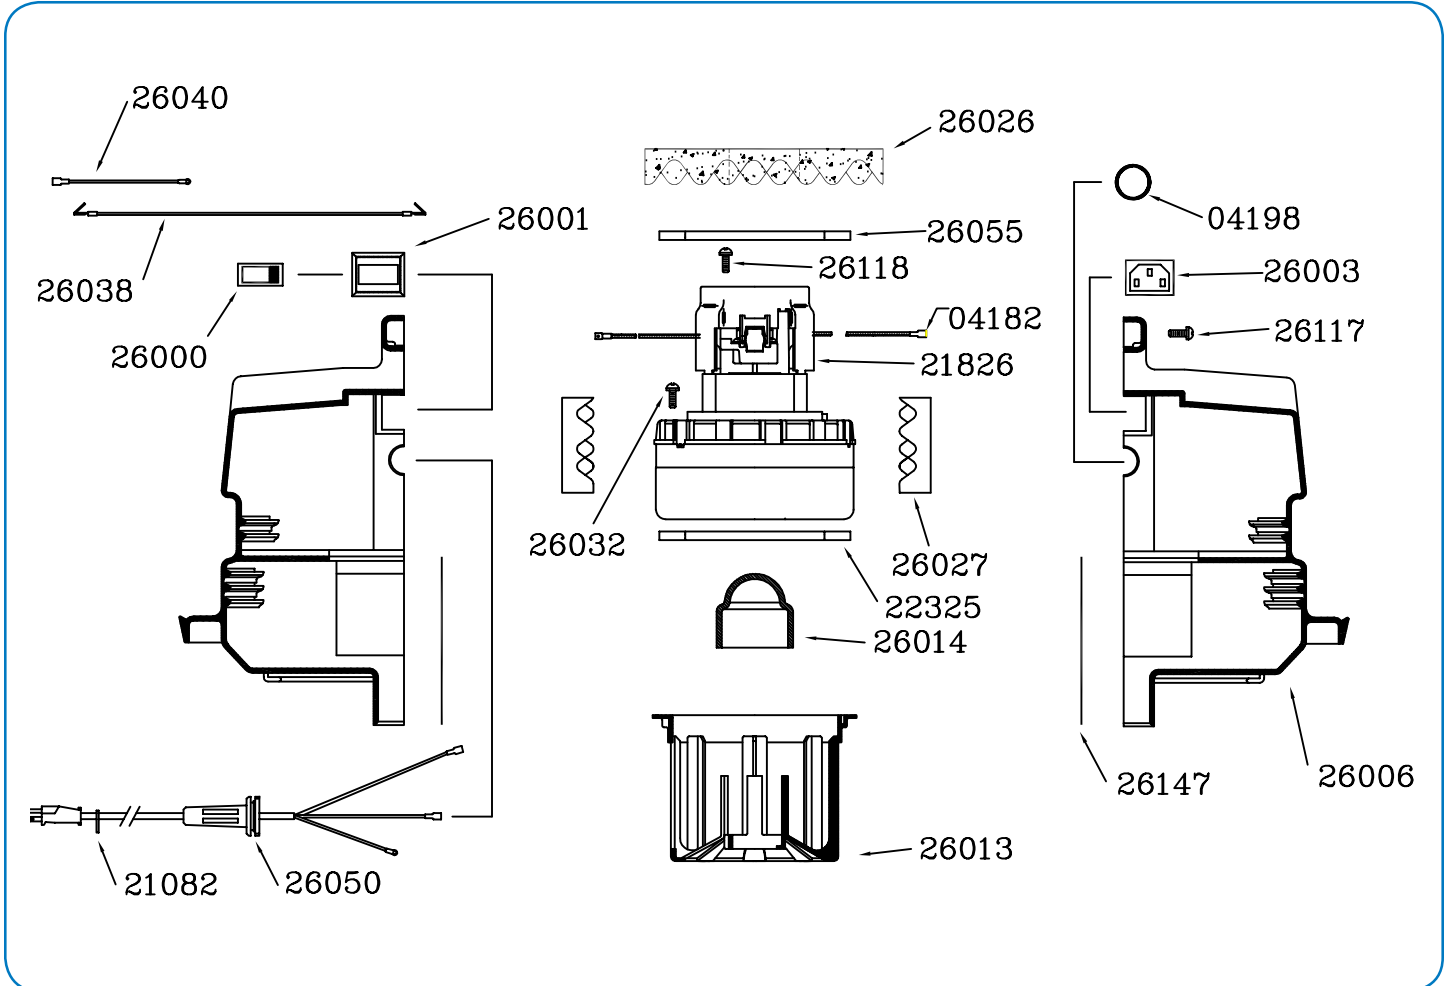

Targa XL 12 - 28544

Targa Eco Series

Targa Head - 990 / XL 12 / XL 18 - 26202

Tank Assembly - XL 12 - 26332

Hose Assembly - 1 1/2" X 10' - 29006

Filters

Targa XL 12 - 28544

Targa Eco Series

26202 Targa Head - 990 / XL 12 / XL 18			26332 Tank Assembly - XL 12		
Part #	Description	Qty	Part #	Description	Qty
04182	Female Connector	2	22305	Nut - 3/8-16 Acorn Flanged	5
04198	Plug - Dome	1	22306	Caster	5
21082	Cord Grip	1	22313	Screw - #10 X 3/8" PHS	4
21826	Vac Motor - Bi-Pass / 103 CFM	1	26101	Inlet Air Deflector	1
22325	Motor Gasket - Universal	1	26102	Tank Clamp	2
26000	Rocker Switch	1	26232	Drain Plug Assembly	1
26001	Switch Plate	1	26310	Tank - XL 12 - Green	1
26003	Power Outlet Plug	1			
26006	Motor Housing - Blue	2	29006 Hose Assembly - 1 1/2" X 10'		
26013	Filter Cage - Large	1	Part #	Description	Qty
26014	Float Shut Off	1	26104	Inlet Swivel Nut	1
26026	Top Foam Disc	1	26113	Hose Cuff - 1 1/2"	1
26027	Accoustic Foam - Lower	8	26227	Hose - 1 1/2" X 10'	1
26032	Screw - 1 X 10/16" PHS	2			
26038	Wire Assembly - Black	1	Filters		
26040	Wire Assembly - Ground	1	Part #	Description	Qty
26050	Power Cord - 50' / 15.24M	1	26020VG	Targa Filter - Dry Large	1
26055	Motor Gasket - Upper	1	26023VG	Targa Filter - Wet Large	1
26117	Screw - #8 X 3/4" PHS	12	26141	Jogger Ring	1
26118	Ground Screw - #10 X 3/8" PHS	2	28502	Filter Bags - Lg (10 Pk)	0.1
26147	Housing Gasket	2			