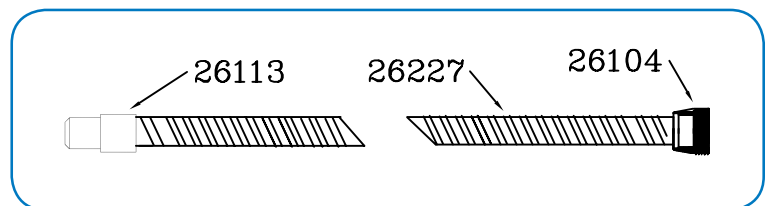

Targa XL 12 - 28544

Targa Eco Series

Targa Head - 990 / XL 12 / XL 18 - 26202

Tank Assembly - XL 12 - 26332

Hose Assembly - 1 1/2" X 10' - 29006

Filters

Targa XL 12 - 28544

Targa Eco Series

26202 Targa Head - 990 / XL 12 / XL 18			26332 Tank Assembly - XL 12		
Part #	Description	Qty	Part #	Description	Qty
04182	Female Connector	2	22305	Nut - 3/8-16 Acorn Flanged	5
04198	Plug - Dome	1	22306	Caster	5
21082	Cord Grip	1	22313	Screw - #10 X 3/8" PHS	4
21826	Vac Motor - Bi-Pass / 103 CFM	1	26101	Inlet Air Deflector	1
22325	Motor Gasket - Universal	1	26102	Tank Clamp	2
26000	Rocker Switch	1	26232	Drain Plug Assembly	1
26001	Switch Plate	1	26310	Tank - XL 12 - Green	1
26003	Power Outlet Plug	1			
26006	Motor Housing - Blue	2	29006 Hose Assembly - 1 1/2" X 10'		
26013	Filter Cage - Large	1	Part #	Description	Qty
26014	Float Shut Off	1	26104	Inlet Swivel Nut	1
26026	Top Foam Disc	1	26113	Hose Cuff - 1 1/2"	1
26027	Accoustic Foam - Lower	8	26227	Hose - 1 1/2" X 10'	1
26032	Screw - 1 X 10/16" PHS	2			
26038	Wire Assembly - Black	1	Filters		
26040	Wire Assembly - Ground	1	Part #	Description	Qty
26050	Power Cord - 50' / 15.24M	1	26020VG	Targa Filter - Dry Large	1
26055	Motor Gasket - Upper	1	26023VG	Targa Filter - Wet Large	1
26117	Screw - #8 X 3/4" PHS	12	26141	Jogger Ring	1
26118	Ground Screw - #10 X 3/8" PHS	2	28502	Filter Bags - Lg (10 Pk)	0.1
26147	Housing Gasket	2			