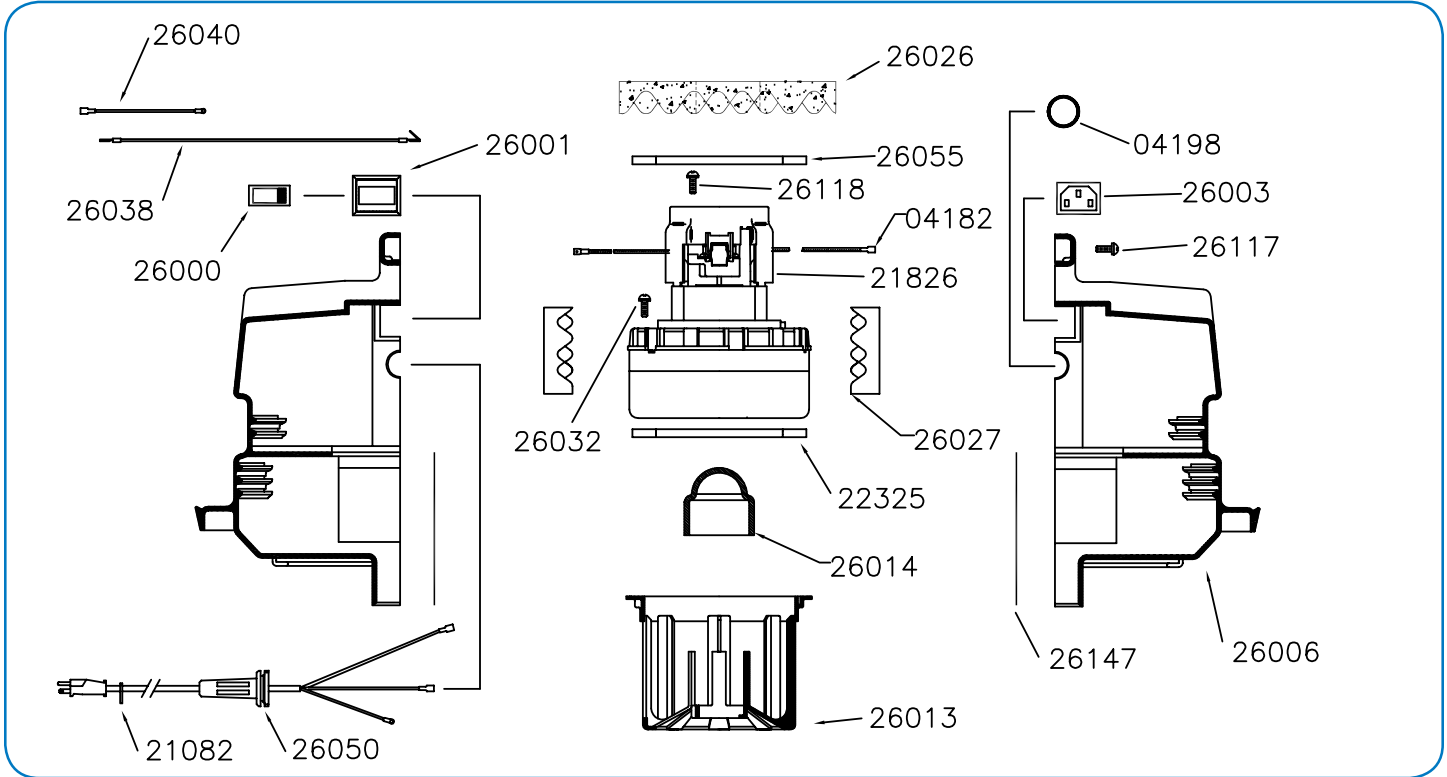

# Targa XL 18 Tip & Pour - 28547

Targa Eco Series

Targa Head - 990 / XL 12 / XL 18 - 26202

Tank & Dolly Assembly - XL 18 T&P - 26335

Hose Assembly - 1 1/2" X 10' - 29006

Tank Assembly - XL 18 T&P - Green - 26198

# Targa XL 18 Tip & Pour - 28547

Targa Eco Series

26202 Targa Head - 990 / XL 12 / XL 18			26335 Tank & Dolly Assembly - XL 18 T&P		
Part #	Description	Qty	Part #	Description	Qty
04182	Female Connector	2	26198	Tank Assembly - XL 18 T&P - Green	
04198	Plug - Dome	1	22313	Screw - #10 X 3/8" PHS	4
21082	Cord Grip	1	26101	Inlet Air Deflector	1
21826	Vac Motor - Bi-Pass / 103 CFM	1	26102	Tank Clamp	2
22325	Motor Gasket - Universal	1	26232	Drain Plug Assembly	1
26000	Rocker Switch	1	26311	Tank - XL 18 - Green	1
26001	Switch Plate	1	26449	Weld Nut Sized	2
26003	Power Outlet Plug	1	26450	Handle Machined	1
26006	Motor Housing - Blue	2	7140221	Screw - 5/16-18 X 1-1/4 HX	2
26013	Filter Cage - Large	1	7140501	Nut - 1/4-20 Nylk	2
26014	Float Shut Off	1	7140840	Screw - 1/4-20 X 1 Panphl	2
26026	Top Foam Disc	1	<b>26263 Dolly Frame - XL18 Tip &amp; Pour</b>		
26027	Accoustic Foam - Lower	8	Part #	Description	Qty
26032	Screw - 1 X 10/16" PHS	2	02965	Caster Socket	4
26038	Wire Assembly - Black	1	03063	Washer - 1/2" Nylon	4
26040	Wire Assembly - Ground	1	04112	Axle End Cap	2
26050	Power Cord - 50' / 15.24M	1	20027	Caster - 3"	2
26055	Motor Gasket - Upper	1	20060	Washer - 1/2" Tension	2
26117	Screw - #8 X 3/4" PHS	12	26265	Wheel - 10" Grey	2
26118	Ground Screw - #10 X 3/8" PHS	2	26443	Hitch Pin Clip	2
26147	Housing Gasket	2	26444	Clevis Pin - Tank Hinge	2
<b>Filters</b>			26452	Hinge Tube - XL 18 T & P	1
Part #	Description	Qty	26459	Dolly - XL18 T&P Painted	1
26020VG	Targa Filter - Dry Large	1	<b>29006 Hose Assembly - 1 1/2" X 10'</b>		
26023VG	Targa Filter - Wet Large	1	Part #	Description	Qty
26141	Jogger Ring	1	26104	Inlet Swivel Nut	1
28502	Filter Bags - Lg (10 Pk)	0.1	26113	Hose Cuff - 1 1/2"	1
			26227	Hose - 1 1/2" X 10'	1