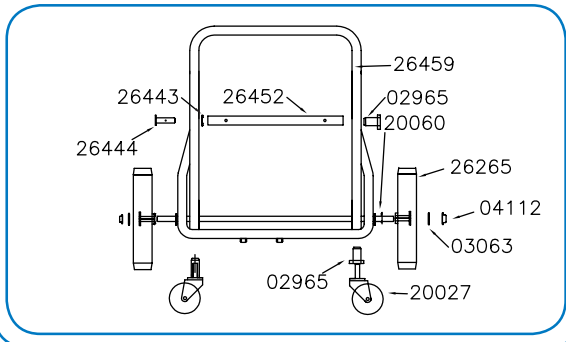

# Targa XL 18 Tip & Pour - 28547

Targa Eco Series

Targa Head - 990 / XL 12 / XL 18 - 26202

Tank & Dolly Assembly - XL 18 T&P - 26335

Hose Assembly - 1 1/2" X 10' - 29006

Tank Assembly - XL 18 T&P - Green - 26198

# Targa XL 18 Tip & Pour - 28547

Targa Eco Series

26202 Targa Head - 990 / XL 12 / XL 18			26335 Tank & Dolly Assembly - XL 18 T&P		
Part #	Description	Qty	Part #	Description	Qty
04182	Female Connector	2	26198	Tank Assembly - XL 18 T&P - Green	
04198	Plug - Dome	1	22313	Screw - #10 X 3/8" PHS	4
21082	Cord Grip	1	26101	Inlet Air Deflector	1
21826	Vac Motor - Bi-Pass / 103 CFM	1	26102	Tank Clamp	2
22325	Motor Gasket - Universal	1	26232	Drain Plug Assembly	1
26000	Rocker Switch	1	26311	Tank - XL 18 - Green	1
26001	Switch Plate	1	26449	Weld Nut Sized	2
26003	Power Outlet Plug	1	26450	Handle Machined	1
26006	Motor Housing - Blue	2	7140221	Screw - 5/16-18 X 1-1/4 HX	2
26013	Filter Cage - Large	1	7140501	Nut - 1/4-20 Nylk	2
26014	Float Shut Off	1	7140840	Screw - 1/4-20 X 1 Panphl	2
26026	Top Foam Disc	1	<b>26263 Dolly Frame - XL18 Tip &amp; Pour</b>		
26027	Accoustic Foam - Lower	8	Part #	Description	Qty
26032	Screw - 1 X 10/16" PHS	2	02965	Caster Socket	4
26038	Wire Assembly - Black	1	03063	Washer - 1/2" Nylon	4
26040	Wire Assembly - Ground	1	04112	Axle End Cap	2
26050	Power Cord - 50' / 15.24M	1	20027	Caster - 3"	2
26055	Motor Gasket - Upper	1	20060	Washer - 1/2" Tension	2
26117	Screw - #8 X 3/4" PHS	12	26265	Wheel - 10" Grey	2
26118	Ground Screw - #10 X 3/8" PHS	2	26443	Hitch Pin Clip	2
26147	Housing Gasket	2	26444	Clevis Pin - Tank Hinge	2
<b>Filters</b>			26452	Hinge Tube - XL 18 T & P	1
Part #	Description	Qty	26459	Dolly - XL18 T&P Painted	1
26020VG	Targa Filter - Dry Large	1	<b>29006 Hose Assembly - 1 1/2" X 10'</b>		
26023VG	Targa Filter - Wet Large	1	Part #	Description	Qty
26141	Jogger Ring	1	26104	Inlet Swivel Nut	1
28502	Filter Bags - Lg (10 Pk)	0.1	26113	Hose Cuff - 1 1/2"	1
			26227	Hose - 1 1/2" X 10'	1