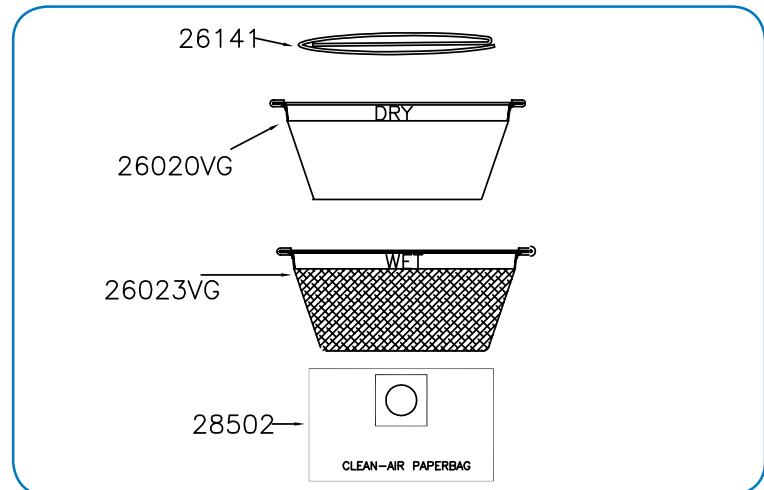

# Targa XL 18 Tip & Pour - 28547

Targa Eco Series

Targa Head - 990 / XL 12 / XL 18 - 26202

Tank & Dolly Assembly - XL 18 T&P - 26335

Hose Assembly - 1 1/2" X 10' - 29006

Tank Assembly - XL 18 T&P - Green - 26198

# Targa XL 18 Tip & Pour - 28547

Targa Eco Series

26202 Targa Head - 990 / XL 12 / XL 18			26335 Tank & Dolly Assembly - XL 18 T&P		
Part #	Description	Qty	Part #	Description	Qty
04182	Female Connector	2	26198	Tank Assembly - XL 18 T&P - Green	
04198	Plug - Dome	1	22313	Screw - #10 X 3/8" PHS	4
21082	Cord Grip	1	26101	Inlet Air Deflector	1
21826	Vac Motor - Bi-Pass / 103 CFM	1	26102	Tank Clamp	2
22325	Motor Gasket - Universal	1	26232	Drain Plug Assembly	1
26000	Rocker Switch	1	26311	Tank - XL 18 - Green	1
26001	Switch Plate	1	26449	Weld Nut Sized	2
26003	Power Outlet Plug	1	26450	Handle Machined	1
26006	Motor Housing - Blue	2	7140221	Screw - 5/16-18 X 1-1/4 HX	2
26013	Filter Cage - Large	1	7140501	Nut - 1/4-20 Nylk	2
26014	Float Shut Off	1	7140840	Screw - 1/4-20 X 1 Panphl	2
26026	Top Foam Disc	1	<b>26263 Dolly Frame - XL18 Tip &amp; Pour</b>		
26027	Accoustic Foam - Lower	8	Part #	Description	Qty
26032	Screw - 1 X 10/16" PHS	2	02965	Caster Socket	4
26038	Wire Assembly - Black	1	03063	Washer - 1/2" Nylon	4
26040	Wire Assembly - Ground	1	04112	Axle End Cap	2
26050	Power Cord - 50' / 15.24M	1	20027	Caster - 3"	2
26055	Motor Gasket - Upper	1	20060	Washer - 1/2" Tension	2
26117	Screw - #8 X 3/4" PHS	12	26265	Wheel - 10" Grey	2
26118	Ground Screw - #10 X 3/8" PHS	2	26443	Hitch Pin Clip	2
26147	Housing Gasket	2	26444	Clevis Pin - Tank Hinge	2
<b>Filters</b>			26452	Hinge Tube - XL 18 T & P	1
Part #	Description	Qty	26459	Dolly - XL18 T&P Painted	1
26020VG	Targa Filter - Dry Large	1	<b>29006 Hose Assembly - 1 1/2" X 10'</b>		
26023VG	Targa Filter - Wet Large	1	Part #	Description	Qty
26141	Jogger Ring	1	26104	Inlet Swivel Nut	1
28502	Filter Bags - Lg (10 Pk)	0.1	26113	Hose Cuff - 1 1/2"	1
			26227	Hose - 1 1/2" X 10'	1