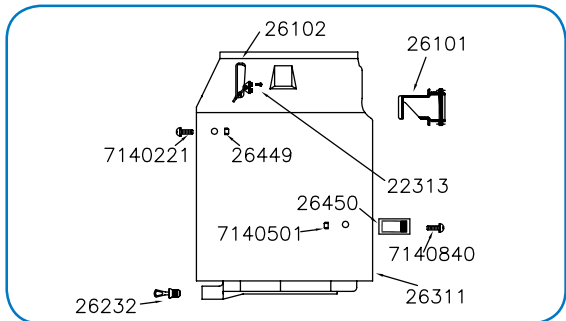

# Targa XL 18 Tip & Pour - 28547

Targa Eco Series

Targa Head - 990 / XL 12 / XL 18 - 26202

Tank & Dolly Assembly - XL 18 T&P - 26335

Hose Assembly - 1 1/2" X 10' - 29006

Tank Assembly - XL 18 T&P - Green - 26198

# Targa XL 18 Tip & Pour - 28547

Targa Eco Series

26202 Targa Head - 990 / XL 12 / XL 18			26335 Tank & Dolly Assembly - XL 18 T&P		
Part #	Description	Qty	Part #	Description	Qty
04182	Female Connector	2	26198	Tank Assembly - XL 18 T&P - Green	
04198	Plug - Dome	1	22313	Screw - #10 X 3/8" PHS	4
21082	Cord Grip	1	26101	Inlet Air Deflector	1
21826	Vac Motor - Bi-Pass / 103 CFM	1	26102	Tank Clamp	2
22325	Motor Gasket - Universal	1	26232	Drain Plug Assembly	1
26000	Rocker Switch	1	26311	Tank - XL 18 - Green	1
26001	Switch Plate	1	26449	Weld Nut Sized	2
26003	Power Outlet Plug	1	26450	Handle Machined	1
26006	Motor Housing - Blue	2	7140221	Screw - 5/16-18 X 1-1/4 HX	2
26013	Filter Cage - Large	1	7140501	Nut - 1/4-20 Nylk	2
26014	Float Shut Off	1	7140840	Screw - 1/4-20 X 1 Panphl	2
26026	Top Foam Disc	1	<b>26263 Dolly Frame - XL18 Tip &amp; Pour</b>		
26027	Accoustic Foam - Lower	8	Part #	Description	Qty
26032	Screw - 1 X 10/16" PHS	2	02965	Caster Socket	4
26038	Wire Assembly - Black	1	03063	Washer - 1/2" Nylon	4
26040	Wire Assembly - Ground	1	04112	Axle End Cap	2
26050	Power Cord - 50' / 15.24M	1	20027	Caster - 3"	2
26055	Motor Gasket - Upper	1	20060	Washer - 1/2" Tension	2
26117	Screw - #8 X 3/4" PHS	12	26265	Wheel - 10" Grey	2
26118	Ground Screw - #10 X 3/8" PHS	2	26443	Hitch Pin Clip	2
26147	Housing Gasket	2	26444	Clevis Pin - Tank Hinge	2
<b>Filters</b>			26452	Hinge Tube - XL 18 T & P	1
Part #	Description	Qty	26459	Dolly - XL18 T&P Painted	1
26020VG	Targa Filter - Dry Large	1	<b>29006 Hose Assembly - 1 1/2" X 10'</b>		
26023VG	Targa Filter - Wet Large	1	Part #	Description	Qty
26141	Jogger Ring	1	26104	Inlet Swivel Nut	1
28502	Filter Bags - Lg (10 Pk)	0.1	26113	Hose Cuff - 1 1/2"	1
			26227	Hose - 1 1/2" X 10'	1