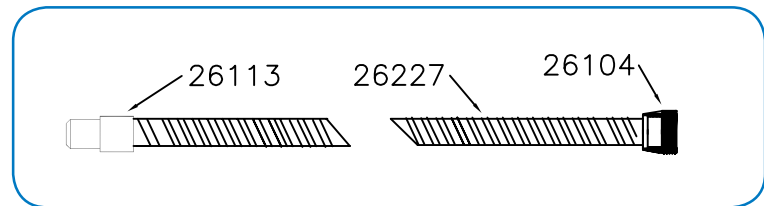

# Targa XL 18 Tip & Pour - 28547

Targa Eco Series

Targa Head - 990 / XL 12 / XL 18 - 26202

Tank & Dolly Assembly - XL 18 T&P - 26335

Hose Assembly - 1 1/2" X 10' - 29006

Tank Assembly - XL 18 T&P - Green - 26198

# Targa XL 18 Tip & Pour - 28547

Targa Eco Series

26202 Targa Head - 990 / XL 12 / XL 18			26335 Tank & Dolly Assembly - XL 18 T&P		
Part #	Description	Qty	Part #	Description	Qty
04182	Female Connector	2	26198	Tank Assembly - XL 18 T&P - Green	
04198	Plug - Dome	1	22313	Screw - #10 X 3/8" PHS	4
21082	Cord Grip	1	26101	Inlet Air Deflector	1
21826	Vac Motor - Bi-Pass / 103 CFM	1	26102	Tank Clamp	2
22325	Motor Gasket - Universal	1	26232	Drain Plug Assembly	1
26000	Rocker Switch	1	26311	Tank - XL 18 - Green	1
26001	Switch Plate	1	26449	Weld Nut Sized	2
26003	Power Outlet Plug	1	26450	Handle Machined	1
26006	Motor Housing - Blue	2	7140221	Screw - 5/16-18 X 1-1/4 HX	2
26013	Filter Cage - Large	1	7140501	Nut - 1/4-20 Nylk	2
26014	Float Shut Off	1	7140840	Screw - 1/4-20 X 1 Panphl	2
26026	Top Foam Disc	1	<b>26263 Dolly Frame - XL18 Tip &amp; Pour</b>		
26027	Accoustic Foam - Lower	8	Part #	Description	Qty
26032	Screw - 1 X 10/16" PHS	2	02965	Caster Socket	4
26038	Wire Assembly - Black	1	03063	Washer - 1/2" Nylon	4
26040	Wire Assembly - Ground	1	04112	Axle End Cap	2
26050	Power Cord - 50' / 15.24M	1	20027	Caster - 3"	2
26055	Motor Gasket - Upper	1	20060	Washer - 1/2" Tension	2
26117	Screw - #8 X 3/4" PHS	12	26265	Wheel - 10" Grey	2
26118	Ground Screw - #10 X 3/8" PHS	2	26443	Hitch Pin Clip	2
26147	Housing Gasket	2	26444	Clevis Pin - Tank Hinge	2
<b>Filters</b>			26452	Hinge Tube - XL 18 T & P	1
Part #	Description	Qty	26459	Dolly - XL18 T&P Painted	1
26020VG	Targa Filter - Dry Large	1	<b>29006 Hose Assembly - 1 1/2" X 10'</b>		
26023VG	Targa Filter - Wet Large	1	Part #	Description	Qty
26141	Jogger Ring	1	26104	Inlet Swivel Nut	1
28502	Filter Bags - Lg (10 Pk)	0.1	26113	Hose Cuff - 1 1/2"	1
			26227	Hose - 1 1/2" X 10'	1