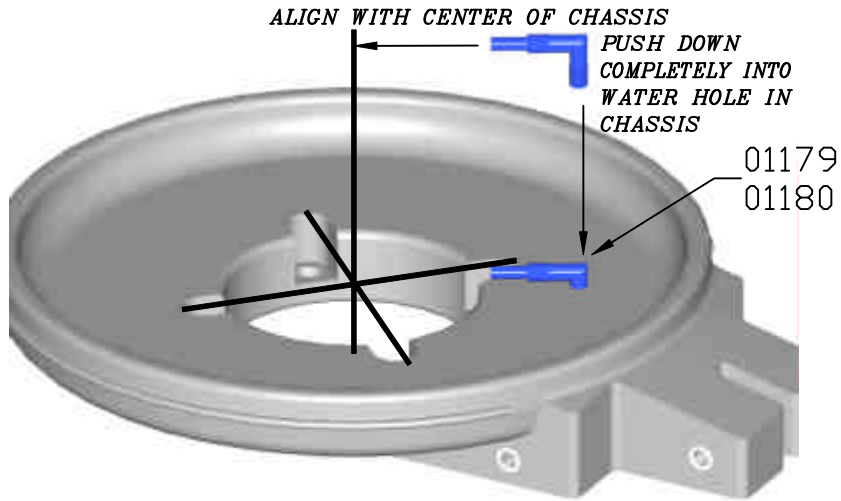

WATER TANK REFIT TUBE FOR TX FLOOR MACHINES

07583

SOLUTION HOSE ADAPTER FOR METAL CHASSIS MACHINES

NOTE:
ONCE INSTALLED, THIS ADAPTER WILL
ALLOW THE VINYL WATER TANK HOSE
TO BE DETACHED WITHOUT REMOVING
THE MOTOR COVER AGAIN