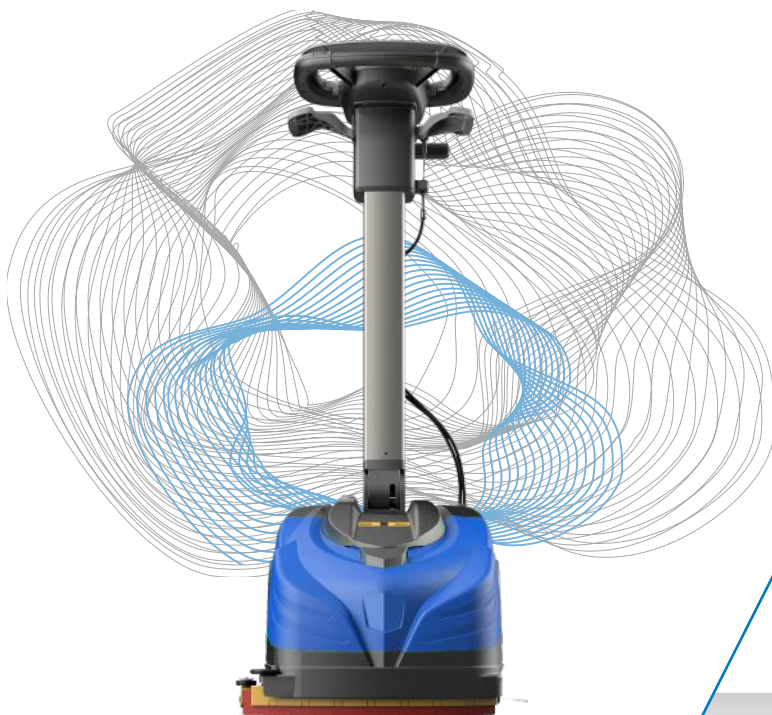

OUR MOST SILENT FLOOR CLEANER

When the ECOSELECT mode is activated, the noise levels are reduced by 1 dB, to a low 62 dB. This allows for daytime cleaning, whenever and wherever, even in noise sensitive areas.