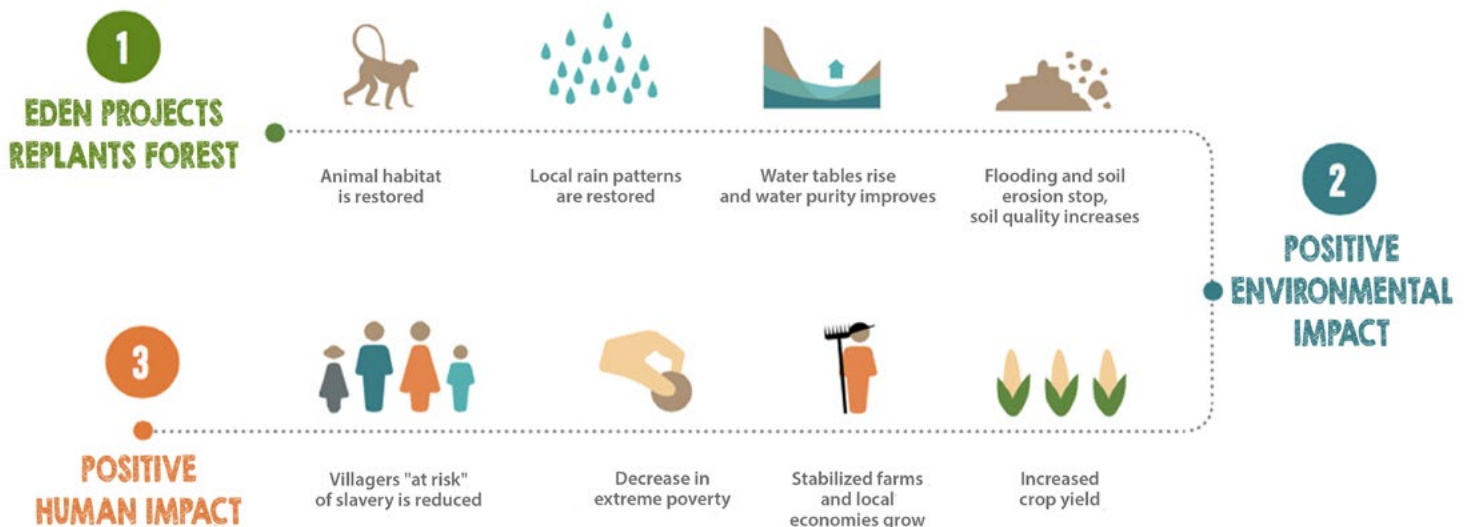

A new sustainable initiative
by Dustbane Products Ltd.

GIVE meaning TO YOUR cleaning™

How You Clean Matters

GLOBAL WARMING IS HAPPENING.

We hear about climate change all the time – we see it happening through more extreme weather events such as wildfires, tornadoes, flooding, and melting glaciers which may have catastrophic consequences. More of these events may happen in the years ahead. Together, we can help the planet tackle global warming by partnering with Eden Reforestation Projects and local communities to help restore forests. We want our products to have an impact. We want to do more than reduce the negative impact of cleaning products on the environment. **WE WANT TO HELP CREATE CHANGE!**

Why Eden Reforestation Projects?

Eden Reforestation Projects helps nations facing the dire impacts of deforestation, endangered plants and animals, and displaced wildlife by **employing local communities to reforest** their surrounding land. Since its beginning, Eden has planted more than **260 million trees in Madagascar alone** while **providing sustainable income and food sources** to impoverished communities there.

Our partnership with **Eden Reforestation Projects** is a promise to **PLANT A TREE** for each eligible 4 L ECOLOGO® hard surface cleaner* **SOLD**. With your help, we can help restore destroyed forests and provide jobs to those in poverty.