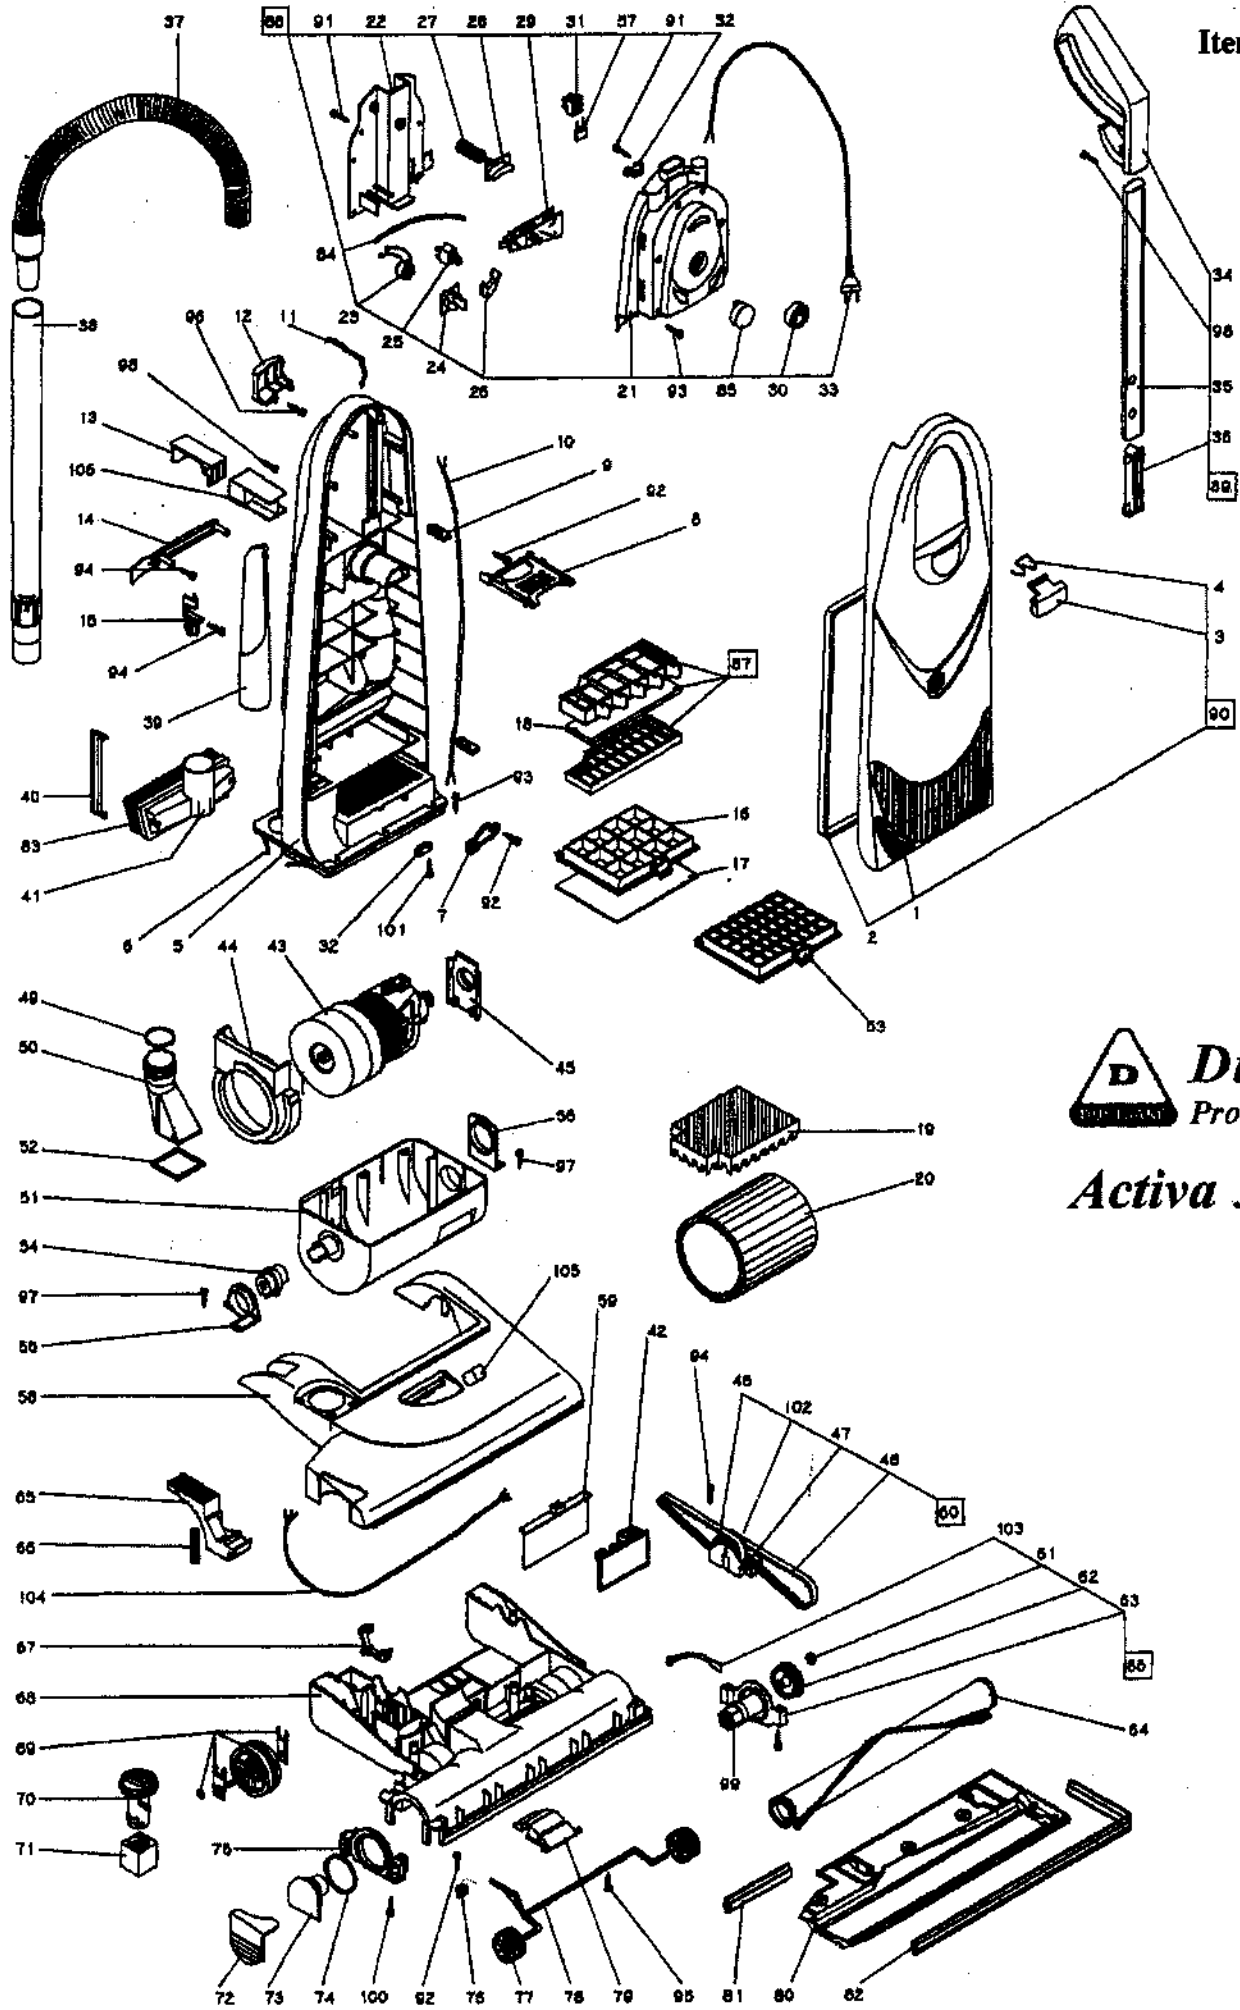

Item # 28415

 **Dustbane**  
Products Limited  
*Activa 30*

**Activa - Spare Parts List**

<b>Part</b>	<b>Item</b>	<b>Description</b>	<b>Part</b>	<b>Item</b>	<b>Description</b>
A1	24730	Bag Door	A54	24779	Bushing
A2	24731	Bag Door Gasket	A55	24780	Support Right
A3	24732	Bag Door Latch	A56	24781	Support Left
A4	24733	Bag Door Spring	A57	24782	RFI Filter
A5	24734	Bag Housing	A58	24783	Housing Cover Base
A6	24735	Bag Housing Gasket	A59	24784	Slide Door
A7	24736	Latch Exhaust Grill	A60	24785	Support Central Trans c/w Belts
A8	24737	Bag Safety Support	A61	24786	Nut M6
A9	24738	Strain Relief	A62	24787	Pulley
A10	24739	Internal Cord 2 Wires	A63	24788	Transmission Support Complete
A11	24740	Spring Antistatic	A64	24789	Brush Roller
A12	24741	Support Hose	A65	24790	Foot Pedal
A13	24742	Cord Hook Lower	A66	24791	Foot Pedal Spring
A14	24743	Handle Transport	A67	24792	Base Lift Lever
A15	24744	Clip Accessory	A68	24793	Housing Base
A16	24745	Grill Exhaust	A69	24794	Rear Wheel Kit
A17	24746	Filter Exhaust Micro	A70	24795	Knob Adjusting
A18	24747	Filter Motor Protection	A71	24796	Regulator
A19	24748	Filter Foam	A72	24797	Cover Side
A20	24749	Filter Motor	A73	24798	Support Roller
A21	24750	Housing Electric Panel	A74	24799	O Ring
A22	24751	Cover Electric Panel	A75	24800	Support Side Wheel
A23	24752	Sensor Vacuum	A76	24801	Roller Cover Hook
A24	24753	Lens Red	A77	24802	Wheel Front Nylon
A25	24754	Switch Main	A78	24803	Axle Front
A26	24755	Button Switch	A79	24804	Cover Channel
A27	24756	Spring Handle	A80	24805	Cover Roller
A28	24757	Button Handle	A82	24806	Bumper Front
A29	24758	Circuit Board 100-120v	A83	24807	Upholstery Brush
A30	24759	Knob Power Adjusting	A84	24808	Rubber Tube
A31	24760	Terminal Block	A85	24809	Cap Electrical Panel
A32	24761	Clamp Cable	A86	24810	Transmission Support Complete
A33	24762	Cord 18 / 3 AWG	A87	24811	Grill Complete
A34	24763	Grip Handle	A88	24812	Electrical Panel Complete
A35	24764	Tube Chromate	A89	24813	Handle Tube Assembly
A36	24765	Kit - Button / Support / Springs	A90	24814	Bag Door Assembly
A37	24766	Extension Hose c/w Sleeve	A91	24815	Screw 2, 9 x 19
A38	24767	Wand Telescopic	A92	24816	Screw 3, 5 x 9.5 TG
A39	24768	Crevice Tool	A93	24817	Screw 3, 5 x 25
A40	24769	Upholstery Tool Refill	A94	24818	Screw 3, 5 x 16
A41	24770	Upholstery Tool	A95	24819	Screw 4, 8 x 13 TG
A43	24771	Motor Vacuum	A96	24820	Screw 3, 5 x 32
A44	24772	Gasket Vacuum Motor	A97	24821	Screw 3, 9 x 19
A45	24773	Gasket Brush Holder	A98	24822	Screw 3, 9 x 13
A46	24831	Double Pulley	A99	24823	Drive Joint / Clutch Kit
A47	24832	Central Support	A100	24824	Screw 3, 9 x 25
A48	24833	Double Pulley	A101	24825	Screw 2, 9 x 16
A49	24774	O Ring	A102	24826	Double Pulley Shaft
A50	24775	Tube Convergence	A103	24827	Speed Sensor
A51	24776	Housing Motor	A104	24828	ESO Cord 3 wires
A52	24777	Gasket Convergence	A105	24829	Lens Set Green and Red
A53	24778	Filter Hepa	A106	24830	Cord Hook Spacer