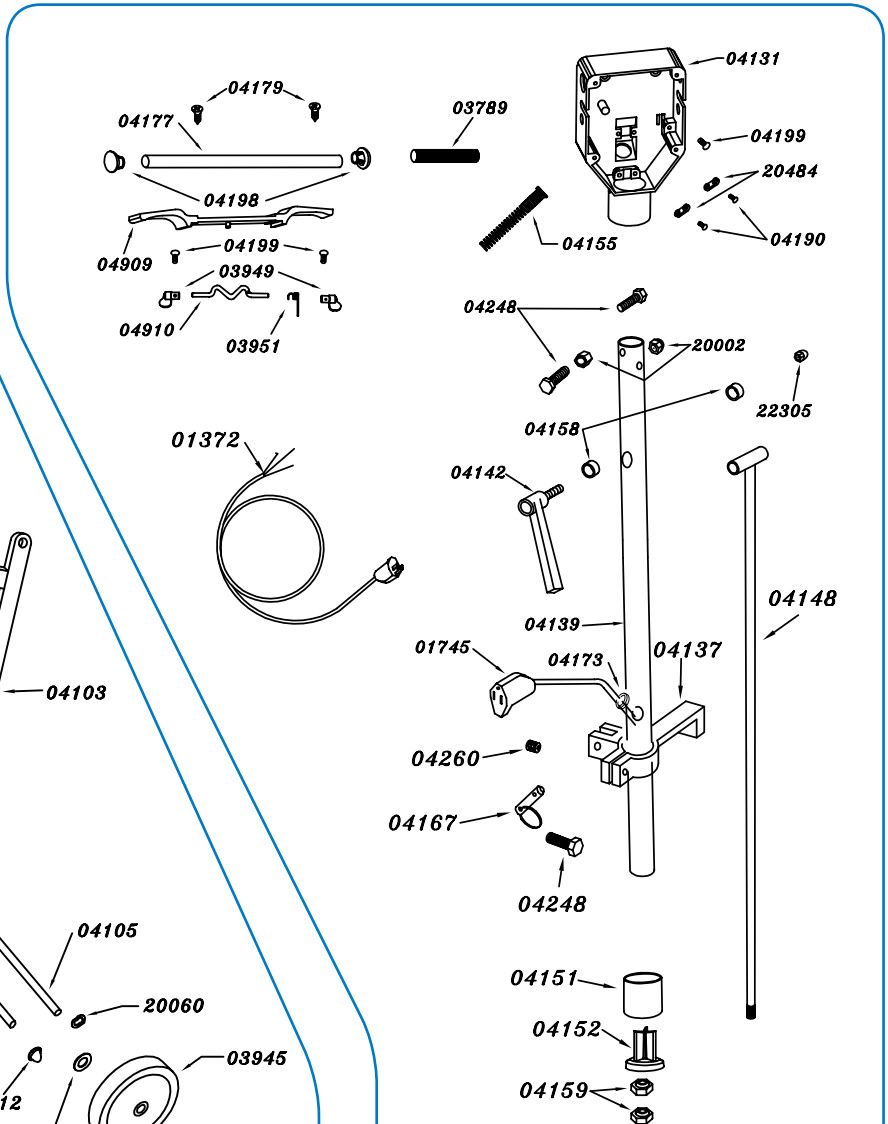

Integra TX HD 19" - 19913

Base Assembly - 04983

Handle Assembly - 04970