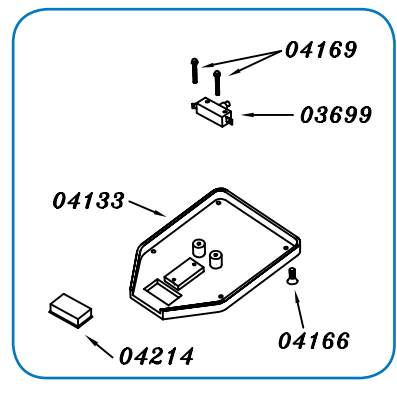

Switch Box SS / HD Cover Assembly - 04234