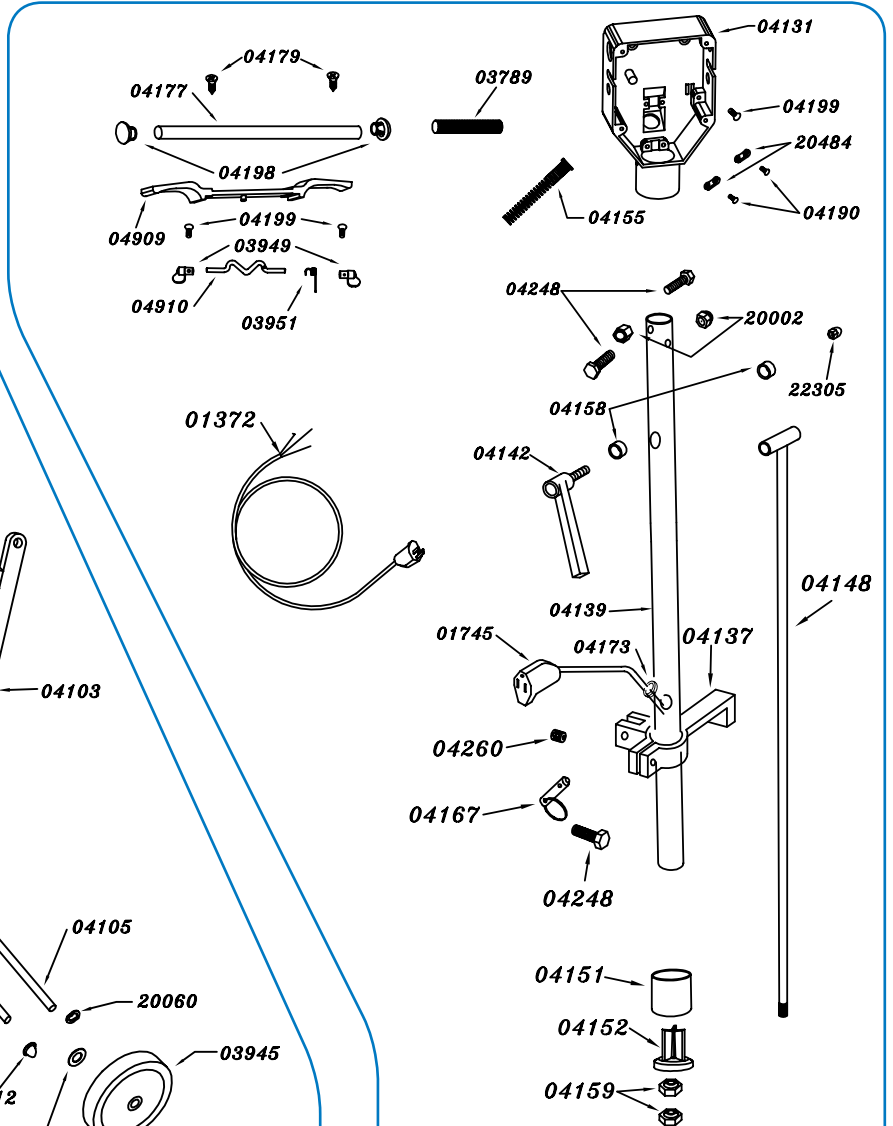

Integra TX HD 17" - 19912

Base Assembly - 04982

Handle Assembly - 04970