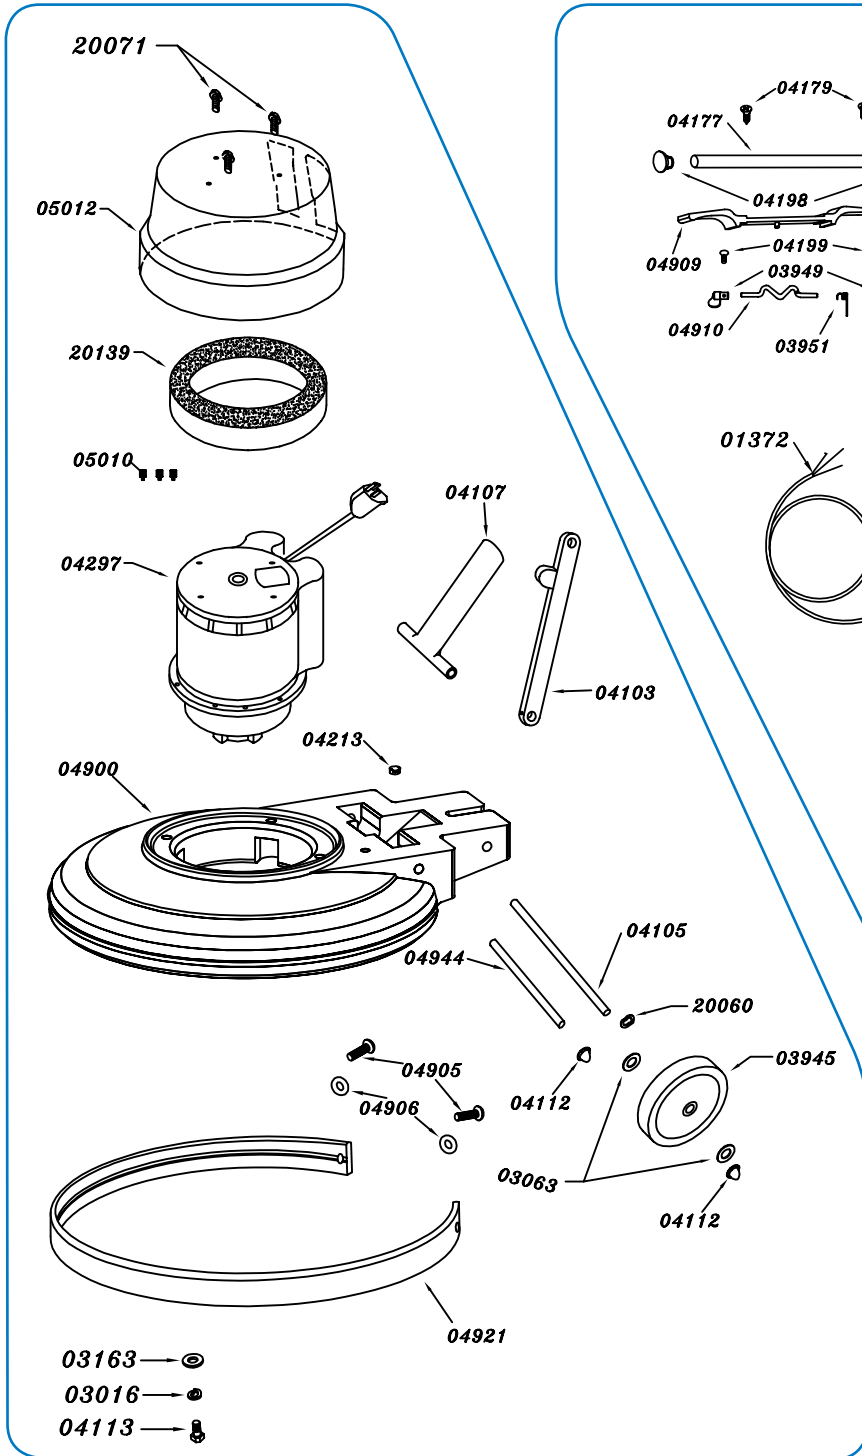

Integra TX HD 19" - 19913

Base Assembly - 04983

Handle Assembly - 04970