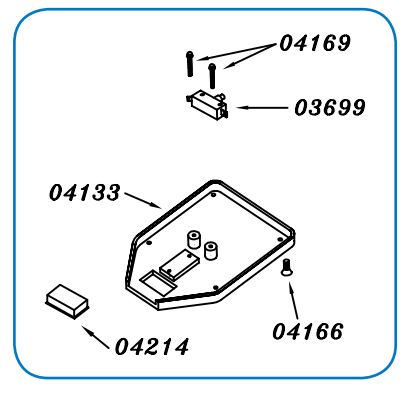

# Integra TX HD 17" - 19912

| 04982 Base Assembly |                              |     |
|---------------------|------------------------------|-----|
| Part #              | Description                  | Qty |
| 03016               | 5/16 Lockwasher              | 4   |
| 03063               | 1/2" Nylon Washer            | 4   |
| 03163               | 5/16" Flat Washer            | 4   |
| 03945               | 5" Wheel                     | 2   |
| 04103               | Handle Brace                 | 1   |
| 04105               | Axle Shaft                   | 1   |
| 04107               | T-Handle Support             | 1   |
| 04112               | Axle end cap                 | 4   |
| 04113               | 5/16- 18 X 1 1/2" Bolt       | 4   |
| 04167               | Hitch Pin                    | 1   |
| 04213               | Water Hole Plug              | 1   |
| 04297               | 1 1/2 HP Motor               | 1   |
| 04901               | Chassis 17"                  | 1   |
| 04905               | 1/4-20 X 3/4" Phillips Screw | 2   |
| 04906               | 1/4" Washer                  | 2   |
| 04920               | Bumper 17"                   | 1   |
| 04944               | T-Support Axle               | 1   |
| 05010               | Stand off                    | 3   |
| 05012               | Motor Cover                  | 1   |
| 20060               | 1/2" Tension Washer          | 6   |
| 20071               | 10-32 X 1/2" Phillips Screw  | 3   |
| 20139               | Foam Shroud                  | 1   |