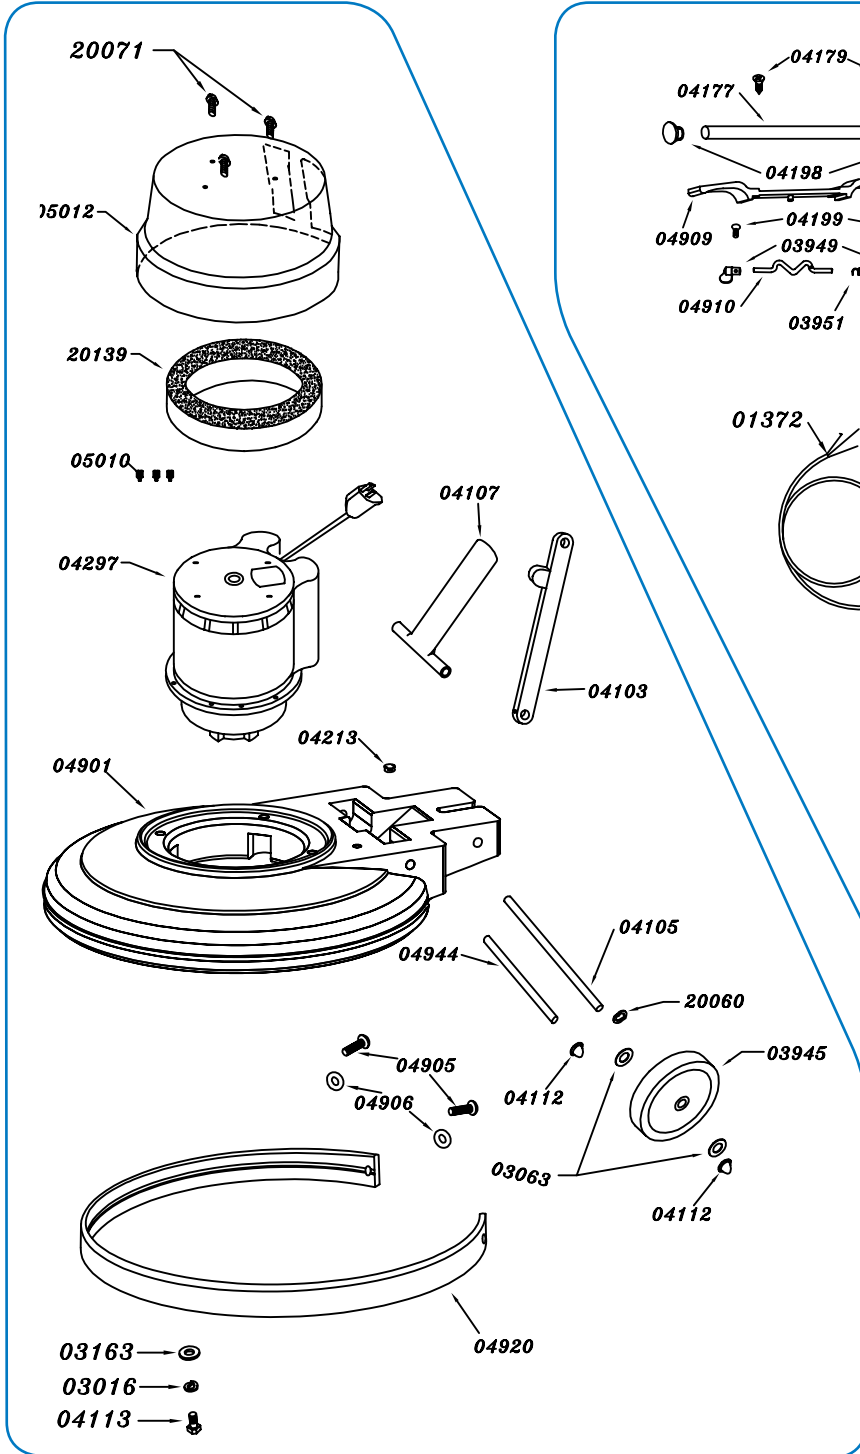

Integra TX HD 17" - 19912

Base Assembly - 04982

Handle Assembly - 04970