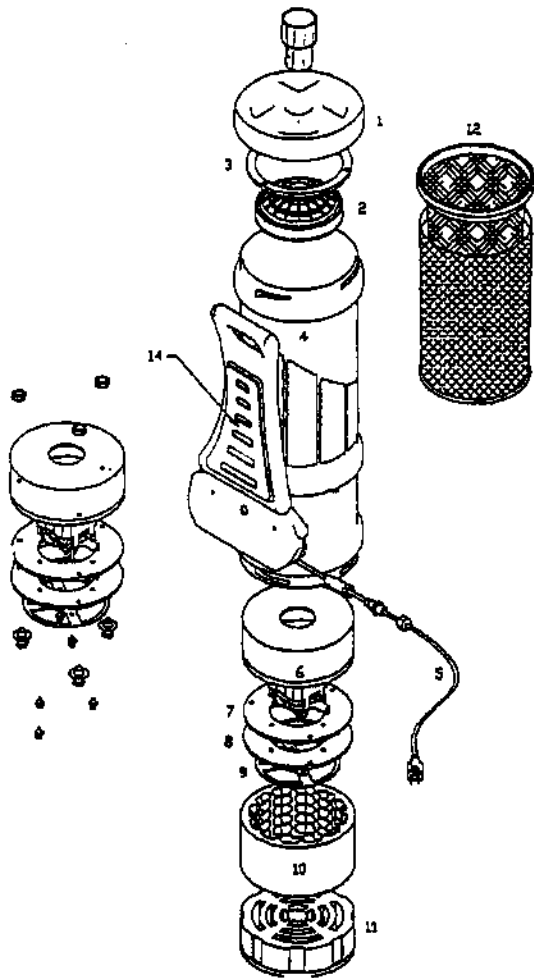

POWER CLEAN BAC-VAC PARTS BREAKDOWN

SKU	RE/#	DESCRIPTION
28405		Power Clean Bac Vac W/5' Hose
Accessories		
S85905		Dry Filter Bag
S85906		Paper Filter Bags (10/pkg)
S85907		5' Hose
S85908		35' Orange Power Cord
Parts		
S85910	1	Threaded Cap
S85911	2	Vacuum Motor Dome
S85912	2a	Hepa Donut Filter
S85913	3	Motor Mounting Ring
S85914	4	Ergonomic Vacuum Body
S85915	5	23" Electric Cord
S85916	5a	Pig-Tail Strain Relief
S85917	5b	Pig-Tail Strain Relief Nut
S85918	6	Vacuum Motor
S85919	6a	Motor Bolts (3)
S85920	6b	Washers (10)
S85921	6c	Nylock Nuts (3)
S85922	7	Vacuum Gasket
S85923	8	Vacuum Mounting Plate
S85924	8a	3/4" Self Tapping Screws
S85925	9	Dual Cell Deflector Plate
S85926	9a	1/2" Self Tapping Screws
S85927	10	Sound Absorbing Foam
S85928	11	Dual Cell Noise Filter
S85906	12	Paper Filter (10/pkg)
S85905	13	Cloth Filter & Gasket
S85929	14	Cushioned Back Pad
S85930	15	Belt & Shoulder Harness
S85931	15a	Allen Screws
S85932	15b	Belt Washers
S85933	16	Spade Female Insulated
S85934	17	Spade Terminal Insulated
S85935	18	Ring Terminal 3/16 ID
S85936	19	Switch ON/OFF