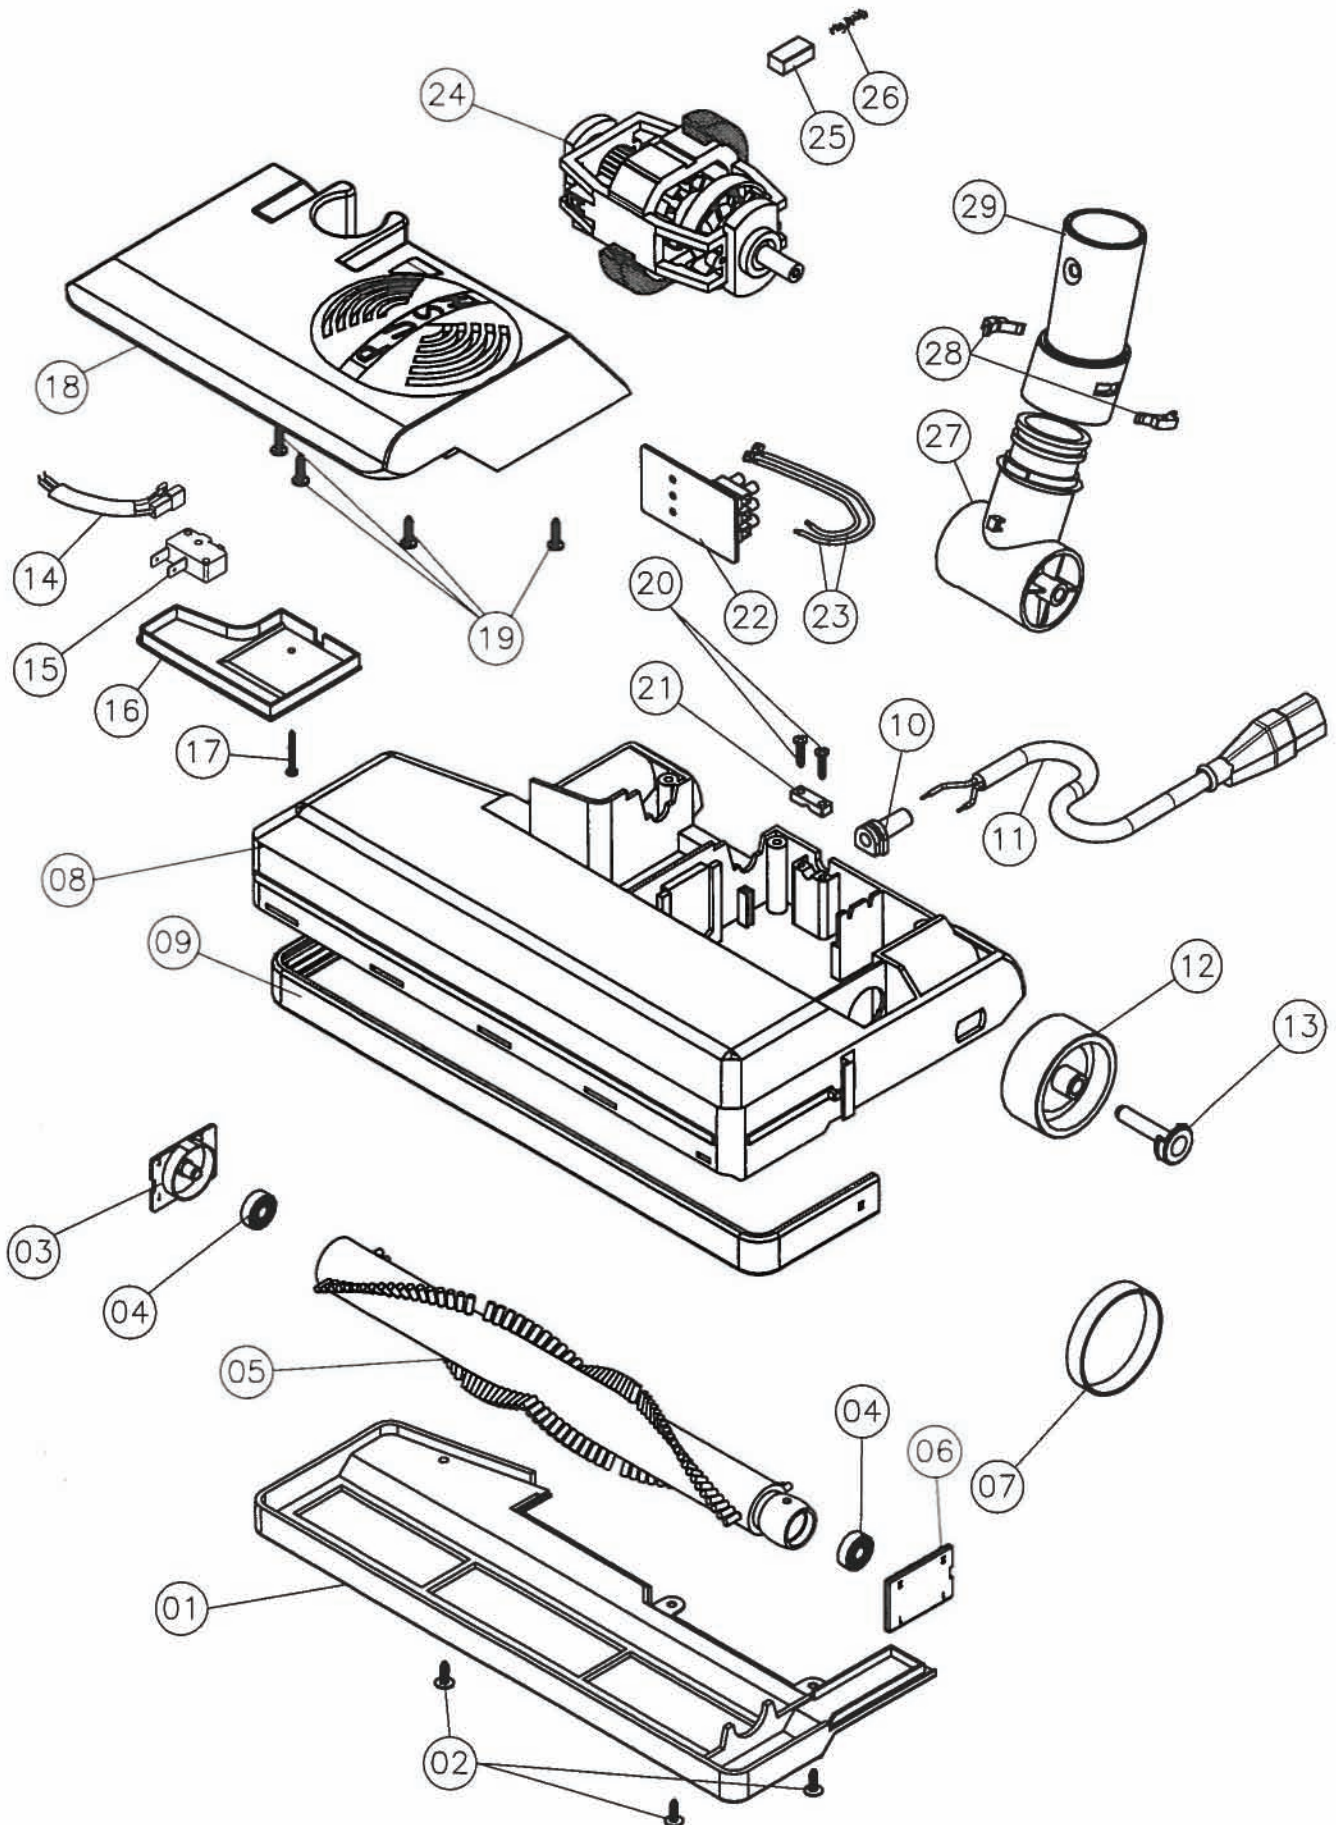

DUSTBANE Power Nozzle 405

Power Nozzle Flat 405

Code: 28375

Pos.	Code	Description	Qty
1	24968	BASE 405	1
2	24972	SCREW (W/SET) (T.C.4, 2x16)	3
3-6	24982	405 FLAT COMPLETE ROLLER	1
3	24991	LEFT BRUSH SUPPORT	1
4	24992	BEARING	1
5	24993	405 BRUSH	1
6	24994	RIGHT BRUSH SUPPORT	1
7	24983	FLAT BELT	1
8	24984	CASE 405-BLACK	1
9	24985	BUMPER 0.71-BLACK	1
10	24975	CORD GROMMET	1
11	24976	POWER CORD	1
12	24955	WHEEL	2
13	24956	PIN-WHEEL	2
14	24986	MICRO SWITCH WIRING	1
15	24957	COMPLETE ASSEMBLED MICROSWITCH	1
16	24958	LARGE MICROSWITCH COVER	1
17	24972	SCREW (W/SET) (T.C.3 x 20)	1
18	24977	LGE JOINT BLOCKING COVER-BLACK	1
19	24972	SCREW (W/SET) (T.C.3, 5x16)	4
20	24972	SCREW (W/SET) (T.C.3, 5x16)	2
21	24960	U-BOLT (FASTEN CORD TO CASE)	1
22	24987	CONNECTING TERMINAL COMPLETE	1
23	24988	BRUSH MOTOR WIRING	1
24	24989	120V COMPLETE TRACTION ENGINE	1
25	24963	BRUSH MOTOR CARBON	2
26	24964	BRUSH MOTOR CARBON SPRING	2
27-29	24978	UNIVERSAL JOINT COMPLETE	1
27	24979	BLACK LOWER JOINT	1
28	24980	JOINT FASTENER	1
29	24981	JOINT EXTENSION	1