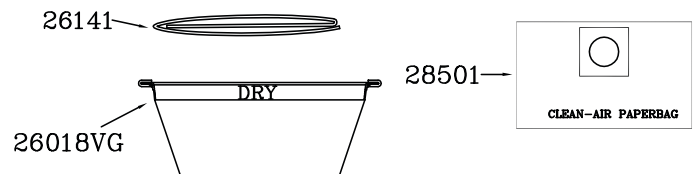

Parts - Pièces

Targa Head Enviro Vac (26200-1)

Tank Assembly Enviro/330 (26330)

Hose Assembly 1 1/4" X 8' (28992)

Filters

Targa Head Enviro Vac (26200-1)

Part N.	Description	Quantity
04182	Female Connector	2
04198	Plug -Dome	1
04349	Speed Control	1
21082	Cord Grip	1
21828	Vac Motor 2 Stage	1
20069	Motor Gasket	1
26001	Switch Plate	1
26002	Switch - 2 Speed	1
26003	Power Outlet Plug	1
26006	Motor Housing - Blue	2
26012	Filter Cage - Small	1
26027	Accoustic Foam - Lower	8
26028	Accoustic Foam - Top	2
26029	Accoustic Foam - Side	2
26030	Accoustic Foam - Upper	2
26032	Screw - 1 X 10/16" PHS	2
26035	Power Cord - 35'/10.7M	1
26038	Wire Assembly - Black	1
26041	Wire Assembly - Ground	1
26055	Motor Gasket - Upper	1
26117	Screw #8 X 3/4" PHS	12
21760	Carbon Brush Kit	1

Tank Assembly Enviro/330 (26330)

Part N.	Description	Quantity
22305	Nut - 3/8-16 Acorn Flanged	4
22306	Caster	4
22313	Screw - #10 X 3/8" PHS	4
26101	Inlet Air Deflector	1
26102	Tank Clamp	2
26308	Tank Enviro/330 - Green	1

Hose Assembly 1 1/4" X 8' (28992)

Part N.	Description	Quantity
26104	Inlet Swivel Nut	1
26111	Hose 1 1/2" X 8'	1
26114	Hose Cuff 1 1/2" - 1 1/4"	1

Filters

Part N.	Description	Quantity
26018VG	Targa Filter - Dry Small	1
26141	Jogger Ring	1
28501	Filter Bags - S (10 Pk)	0.1