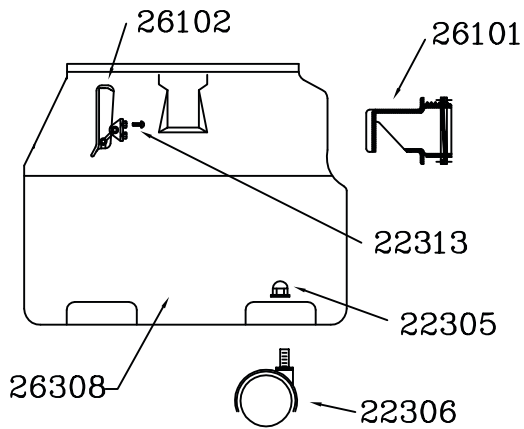

Parts - Pièces

Targa Head Enviro Vac (26200-1)

Tank Assembly Enviro/330 (26330)

Hose Assembly 1 1/4" X 8' (28992)

Filters

Targa Head Enviro Vac (26200-1)

Part N.	Description	Quantity
04182	Female Connector	2
04198	Plug -Dome	1
04349	Speed Control	1
21082	Cord Grip	1
21828	Vac Motor 2 Stage	1
20069	Motor Gasket	1
26001	Switch Plate	1
26002	Switch - 2 Speed	1
26003	Power Outlet Plug	1
26006	Motor Housing - Blue	2
26012	Filter Cage - Small	1
26027	Accoustic Foam - Lower	8
26028	Accoustic Foam - Top	2
26029	Accoustic Foam - Side	2
26030	Accoustic Foam - Upper	2
26032	Screw - 1 X 10/16" PHS	2
26035	Power Cord - 35'/10.7M	1
26038	Wire Assembly - Black	1
26041	Wire Assembly - Ground	1
26055	Motor Gasket - Upper	1
26117	Screw #8 X 3/4" PHS	12
21760	Carbon Brush Kit	1

Tank Assembly Enviro/330 (26330)

Part N.	Description	Quantity
22305	Nut - 3/8-16 Acorn Flanged	4
22306	Caster	4
22313	Screw - #10 X 3/8" PHS	4
26101	Inlet Air Deflector	1
26102	Tank Clamp	2
26308	Tank Enviro/330 - Green	1

Hose Assembly 1 1/4" X 8' (28992)

Part N.	Description	Quantity
26104	Inlet Swivel Nut	1
26111	Hose 1 1/2" X 8'	1
26114	Hose Cuff 1 1/2" - 1 1/4"	1

Filters

Part N.	Description	Quantity
26018VG	Targa Filter - Dry Small	1
26141	Jogger Ring	1
28501	Filter Bags - S (10 Pk)	0.1