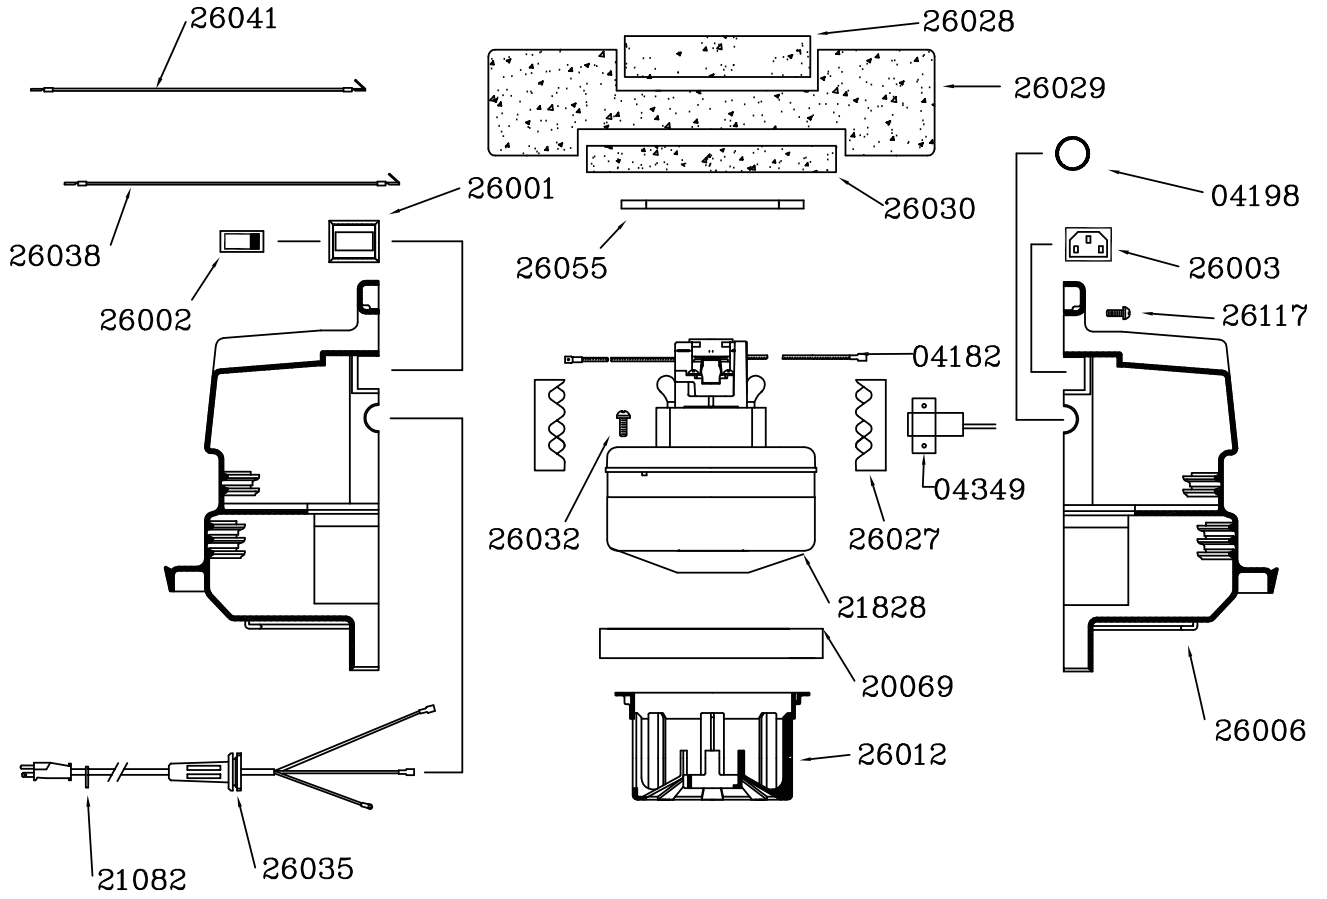

Parts - Pièces

Targa Head Enviro Vac (26200-1)

Tank Assembly Enviro/330 (26330)

Hose Assembly 1 1/4" X 8' (28992)

Filters

Targa Head Enviro Vac (26200-1)

Part N.	Description	Quantity
04182	Female Connector	2
04198	Plug -Dome	1
04349	Speed Control	1
21082	Cord Grip	1
21828	Vac Motor 2 Stage	1
20069	Motor Gasket	1
26001	Switch Plate	1
26002	Switch - 2 Speed	1
26003	Power Outlet Plug	1
26006	Motor Housing - Blue	2
26012	Filter Cage - Small	1
26027	Accoustic Foam - Lower	8
26028	Accoustic Foam - Top	2
26029	Accoustic Foam - Side	2
26030	Accoustic Foam - Upper	2
26032	Screw - 1 X 10/16" PHS	2
26035	Power Cord - 35'/10.7M	1
26038	Wire Assembly - Black	1
26041	Wire Assembly - Ground	1
26055	Motor Gasket - Upper	1
26117	Screw #8 X 3/4" PHS	12
21760	Carbon Brush Kit	1

Tank Assembly Enviro/330 (26330)

Part N.	Description	Quantity
22305	Nut - 3/8-16 Acorn Flanged	4
22306	Caster	4
22313	Screw - #10 X 3/8" PHS	4
26101	Inlet Air Deflector	1
26102	Tank Clamp	2
26308	Tank Enviro/330 - Green	1

Hose Assembly 1 1/4" X 8' (28992)

Part N.	Description	Quantity
26104	Inlet Swivel Nut	1
26111	Hose 1 1/2" X 8'	1
26114	Hose Cuff 1 1/2" - 1 1/4"	1

Filters

Part N.	Description	Quantity
26018VG	Targa Filter - Dry Small	1
26141	Jogger Ring	1
28501	Filter Bags - S (10 Pk)	0.1