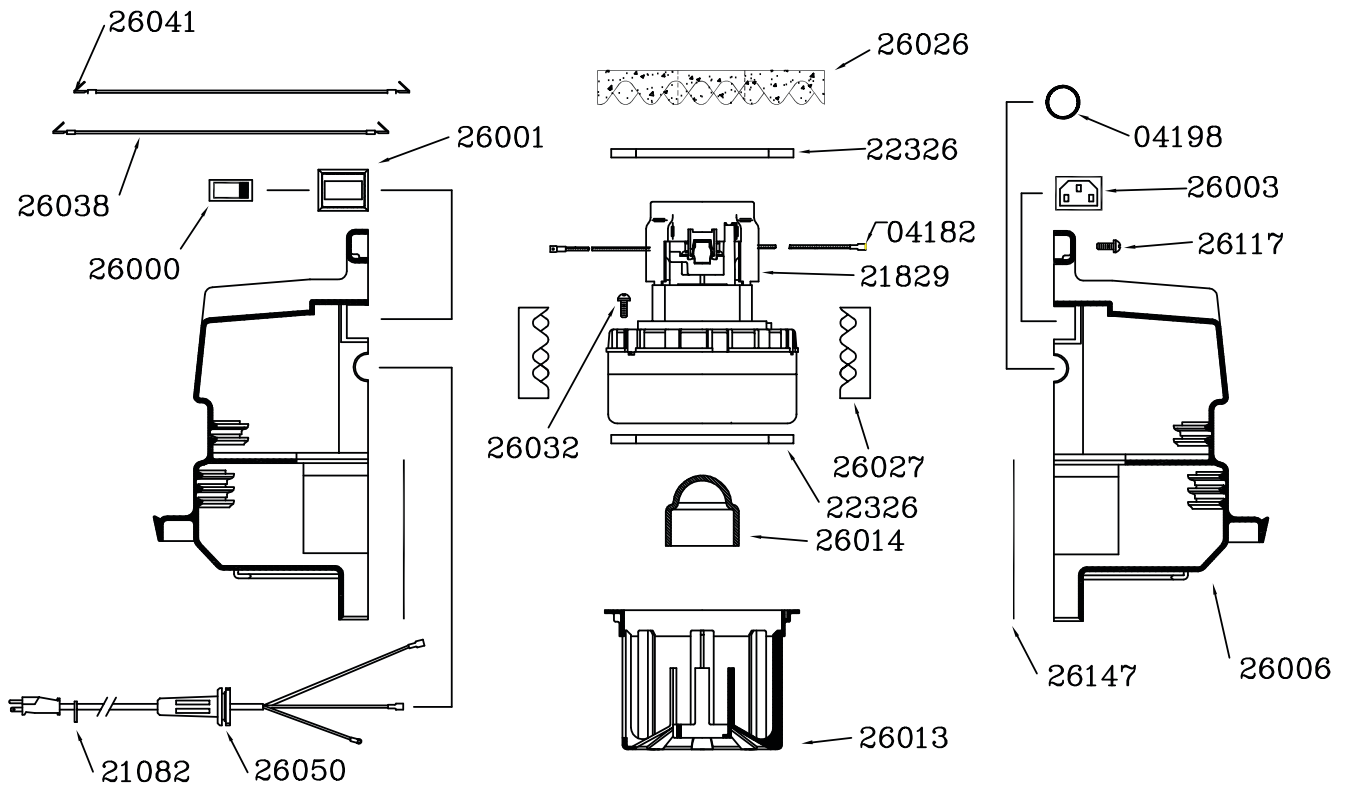

Parts - Pièces

Targa Head 990 /XL 12 /XL 18 (26202)

Tank Assembly XL 12 (26332)

Hose Assembly 1 1/2" X 10' (29006)

Filters

Targa Head 990 /XL 12 /XL 18 (26202)

Part N.	Description	Quantity
04182	Female Connector	2
04198	Plug - Dome	1
21082	Cord Grip	1
21829	Vac Motor - Bypass	1
22326	Motor Gasket	2
26000	Rocker Switch	1
26001	Switch Plate	1
26003	Power Outlet Plug	1
26006	Motor Housing - Blue	2
26013	Filter Cage - Large	1
26014	Float Shut Off	1
26026	Top Foam Disc	1
26027	Accoustic Foam - Lower	8
26032	Screw 1 X 10/16" PHS	2
26038	Wire Assembly - Black	1
26041	Wire Assembly - Ground	1
26050	Power Cord - 50'/15.24M	1
26117	Screw - #8 X 3/4" PHS	12
26147	Housing Gasket	2
21760	Carbon Brush Kit	1

Tank Assembly XL 12 (26332)

Part N.	Description	Quantity
22305	Nut 3/8-16 Acorn Flanged	5
22306	Caster	5
22313	Screw #10 X 3/8" PHS	4
26101	Inlet Air Deflector	1
26102	Tank Clamp	2
26232	Drain Plug Assembly	1
26310	Tank XL 12 - Green	1

Hose Assembly 1 1/2" (29006)

Part N.	Description	Quantity
26104	Inlet Swivel Nut	1
26113	Hose Cuff 1 1/2"	1
26227	Hose 1 1/2" X 10'	1

Filters

Part N.	Description	Quantity
26020VG	Targa Filter - Dry Large	1
26023VG	Targa Filter - Wet Large	1
26141	Jogger Ring	1