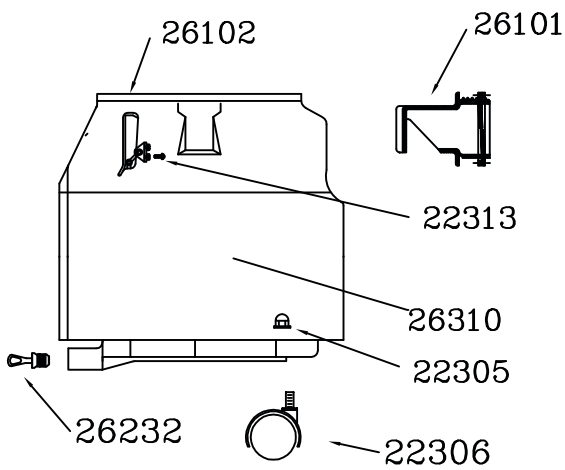

Parts - Pièces

Targa Head 990 /XL 12 /XL 18 (26202)

Tank Assembly XL 12 (26332)

Hose Assembly 1 1/2" X 10' (29006)

Filters

Targa Head 990 /XL 12 /XL 18 (26202)

Part N.	Description	Quantity
04182	Female Connector	2
04198	Plug - Dome	1
21082	Cord Grip	1
21829	Vac Motor - Bypass	1
22326	Motor Gasket	2
26000	Rocker Switch	1
26001	Switch Plate	1
26003	Power Outlet Plug	1
26006	Motor Housing - Blue	2
26013	Filter Cage - Large	1
26014	Float Shut Off	1
26026	Top Foam Disc	1
26027	Accoustic Foam - Lower	8
26032	Screw 1 X 10/16" PHS	2
26038	Wire Assembly - Black	1
26041	Wire Assembly - Ground	1
26050	Power Cord - 50'/15.24M	1
26117	Screw - #8 X 3/4" PHS	12
26147	Housing Gasket	2
21760	Carbon Brush Kit	1

Tank Assembly XL 12 (26332)

Part N.	Description	Quantity
22305	Nut 3/8-16 Acorn Flanged	5
22306	Caster	5
22313	Screw #10 X 3/8" PHS	4
26101	Inlet Air Deflector	1
26102	Tank Clamp	2
26232	Drain Plug Assembly	1
26310	Tank XL 12 - Green	1

Hose Assembly 1 1/2" (29006)

Part N.	Description	Quantity
26104	Inlet Swivel Nut	1
26113	Hose Cuff 1 1/2"	1
26227	Hose 1 1/2" X 10'	1

Filters

Part N.	Description	Quantity
26020VG	Targa Filter - Dry Large	1
26023VG	Targa Filter - Wet Large	1
26141	Jogger Ring	1