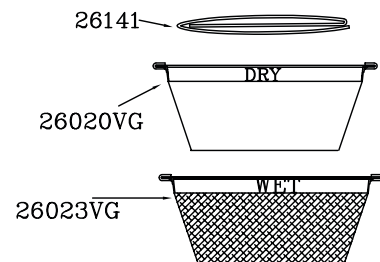

Parts - Pièces

Targa Head 990 /XL 12 /XL 18 (26202)

Tank Assembly XL 12 (26332)

Hose Assembly 1 1/2" X 10' (29006)

Filters

Targa Head 990 /XL 12 /XL 18 (26202)

Part N.	Description	Quantity
04182	Female Connector	2
04198	Plug - Dome	1
21082	Cord Grip	1
21829	Vac Motor - Bypass	1
22326	Motor Gasket	2
26000	Rocker Switch	1
26001	Switch Plate	1
26003	Power Outlet Plug	1
26006	Motor Housing - Blue	2
26013	Filter Cage - Large	1
26014	Float Shut Off	1
26026	Top Foam Disc	1
26027	Accoustic Foam - Lower	8
26032	Screw 1 X 10/16" PHS	2
26038	Wire Assembly - Black	1
26041	Wire Assembly - Ground	1
26050	Power Cord - 50'/15.24M	1
26117	Screw - #8 X 3/4" PHS	12
26147	Housing Gasket	2
21760	Carbon Brush Kit	1

Tank Assembly XL 12 (26332)

Part N.	Description	Quantity
22305	Nut 3/8-16 Acorn Flanged	5
22306	Caster	5
22313	Screw #10 X 3/8" PHS	4
26101	Inlet Air Deflector	1
26102	Tank Clamp	2
26232	Drain Plug Assembly	1
26310	Tank XL 12 - Green	1

Hose Assembly 1 1/2" (29006)

Part N.	Description	Quantity
26104	Inlet Swivel Nut	1
26113	Hose Cuff 1 1/2"	1
26227	Hose 1 1/2" X 10'	1

Filters

Part N.	Description	Quantity
26020VG	Targa Filter - Dry Large	1
26023VG	Targa Filter - Wet Large	1
26141	Jogger Ring	1