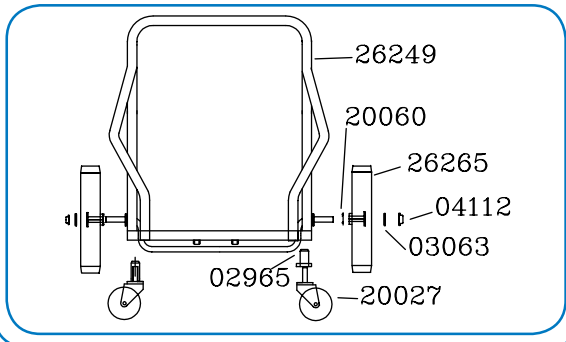

# Targa XL 12 Dolly - 28545

Targa Eco Series

Targa Head - 990 / XL 12 / XL 18 - 26202

Tank & Dolly Assembly - XL 12 Dolly - 26334

Hose Assembly - 1 1/2" X 10' - 29006

Tank Assembly - XL 12 Dolly - 26194

Dolly Assembly - XL12 / XL18 / PC3 - 26260

# Targa XL 12 Dolly - 28545

Targa Eco Series

26202 Targa Head - 990 / XL 12 / XL 18			26334 Tank & Dolly Assembly - XL 12 Dolly		
Part #	Description	Qty	26194 Tank Assembly - XL 12 Dolly - Green		
Part #	Description	Qty	Part #	Description	Qty
04182	Female Connector	2	01194	Nut - 1/4-20 Hex	3
04198	Plug - Dome	1	01202	Washer - 1/4" Shakeproof	3
21082	Cord Grip	1	22313	Screw - #10 X 3/8" PHS	4
21829	Vac Motor - Bi-Pass	1	26101	Inlet Air Deflector	1
22326	Motor Gasket	2	26102	Tank Clamp	2
26000	Rocker Switch	1	26232	Drain Plug Assembly	1
26001	Switch Plate	1	26245	Bolt - 1/4 X 3/4 Carriage	3
26003	Power Outlet Plug	1	26310	Tank - XL 12 - Green	1
26006	Motor Housing - Blue	2	26260 Dolly Assembly - XL12 / XL18 / PC3		
26013	Filter Cage - Large	1	Part #	Description	Qty
26014	Float Shut Off	1	02965	Caster Socket	2
26026	Top Foam Disc	1	03063	Washer - 1/2" Nylon	4
26027	Accoustic Foam - Lower	8	04112	Axle End Cap	2
26032	Screw - 1 X 10/16" PHS	2	20027	Caster - 3"	2
26038	Wire Assembly - Black	1	20060	Washer - 1/2" Tension	2
26041	Wire Assembly - Ground	1	26249	Dolly Frame - XL12 / XL18 / PC3	1
26050	Power Cord - 50' / 15.24M	1	26265	Wheel - 10" Grey	2
26117	Screw - #8 X 3/4" PHS	12	29006 Hose Assembly - 1 1/2" X 10'		
26147	Housing Gasket	2	Part #	Description	Qty
21760	Carbon Brush Kit	1	26104	Inlet Swivel Nut	1
			26113	Hose Cuff - 1 1/2"	1
			26227	Hose - 1 1/2" X 10'	1