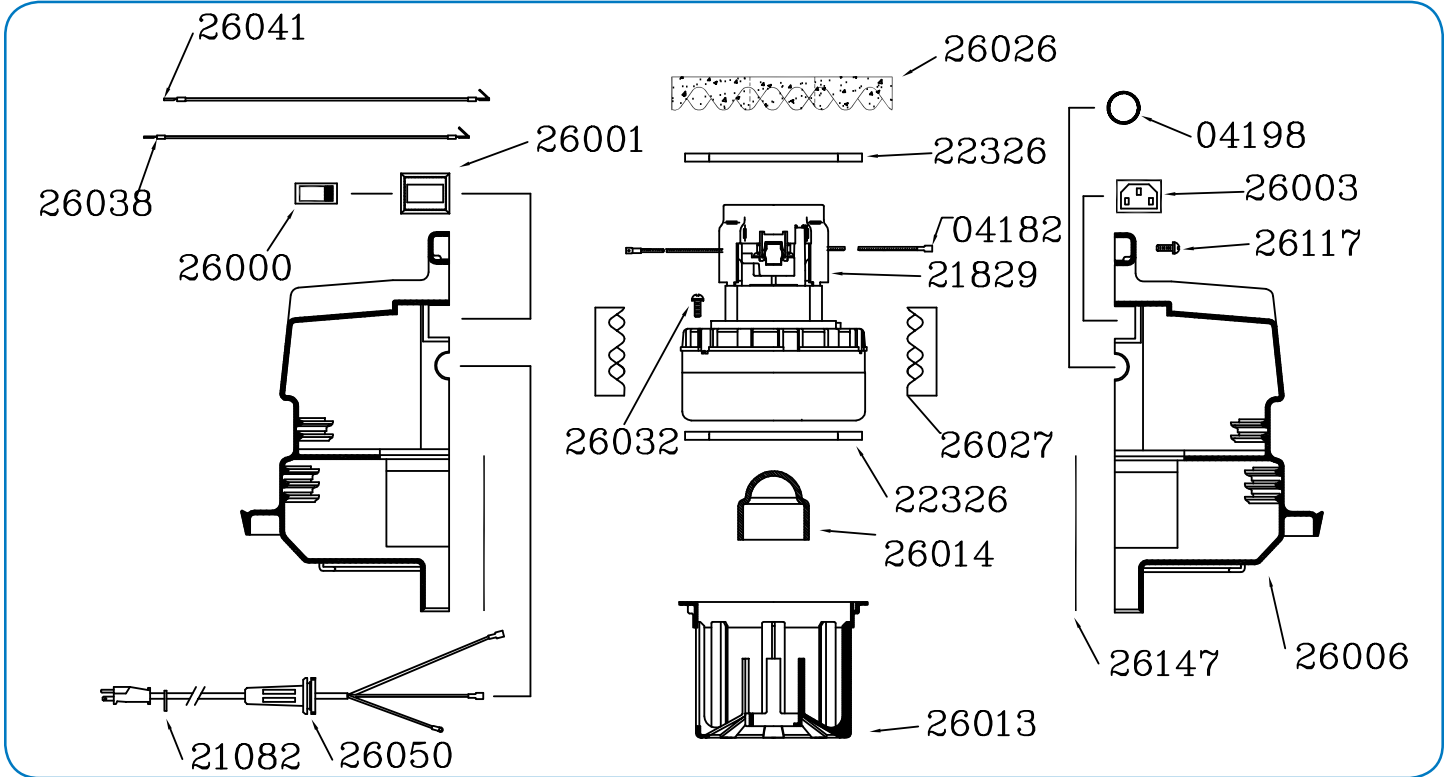

# Targa XL 12 Dolly - 28545

Targa Eco Series

Targa Head - 990 / XL 12 / XL 18 - 26202

Tank & Dolly Assembly - XL 12 Dolly - 26334

Hose Assembly - 1 1/2" X 10' - 29006

Tank Assembly - XL 12 Dolly - 26194

Dolly Assembly - XL12 / XL18 / PC3 - 26260

# Targa XL 12 Dolly - 28545

Targa Eco Series

26202 Targa Head - 990 / XL 12 / XL 18			26334 Tank & Dolly Assembly - XL 12 Dolly		
Part #	Description	Qty	26194 Tank Assembly - XL 12 Dolly - Green		
Part #	Description	Qty	Part #	Description	Qty
04182	Female Connector	2	01194	Nut - 1/4-20 Hex	3
04198	Plug - Dome	1	01202	Washer - 1/4" Shakeproof	3
21082	Cord Grip	1	22313	Screw - #10 X 3/8" PHS	4
21829	Vac Motor - Bi-Pass	1	26101	Inlet Air Deflector	1
22326	Motor Gasket	2	26102	Tank Clamp	2
26000	Rocker Switch	1	26232	Drain Plug Assembly	1
26001	Switch Plate	1	26245	Bolt - 1/4 X 3/4 Carriage	3
26003	Power Outlet Plug	1	26310	Tank - XL 12 - Green	1
26006	Motor Housing - Blue	2	26260 Dolly Assembly - XL12 / XL18 / PC3		
26013	Filter Cage - Large	1	Part #	Description	Qty
26014	Float Shut Off	1	02965	Caster Socket	2
26026	Top Foam Disc	1	03063	Washer - 1/2" Nylon	4
26027	Accoustic Foam - Lower	8	04112	Axle End Cap	2
26032	Screw - 1 X 10/16" PHS	2	20027	Caster - 3"	2
26038	Wire Assembly - Black	1	20060	Washer - 1/2" Tension	2
26041	Wire Assembly - Ground	1	26249	Dolly Frame - XL12 / XL18 / PC3	1
26050	Power Cord - 50' / 15.24M	1	26265	Wheel - 10" Grey	2
26117	Screw - #8 X 3/4" PHS	12	29006 Hose Assembly - 1 1/2" X 10'		
26147	Housing Gasket	2	Part #	Description	Qty
21760	Carbon Brush Kit	1	26104	Inlet Swivel Nut	1
			26113	Hose Cuff - 1 1/2"	1
			26227	Hose - 1 1/2" X 10'	1