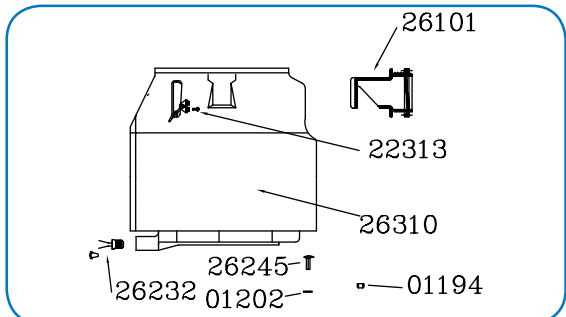

# Targa XL 12 Dolly - 28545

Targa Eco Series

Targa Head - 990 / XL 12 / XL 18 - 26202

Tank & Dolly Assembly - XL 12 Dolly - 26334

Hose Assembly - 1 1/2" X 10' - 29006

Tank Assembly - XL 12 Dolly - 26194

Dolly Assembly - XL12 / XL18 / PC3 - 26260

# Targa XL 12 Dolly - 28545

Targa Eco Series

26202 Targa Head - 990 / XL 12 / XL 18			26334 Tank & Dolly Assembly - XL 12 Dolly		
Part #	Description	Qty	26194 Tank Assembly - XL 12 Dolly - Green		
Part #	Description	Qty	Part #	Description	Qty
04182	Female Connector	2	01194	Nut - 1/4-20 Hex	3
04198	Plug - Dome	1	01202	Washer - 1/4" Shakeproof	3
21082	Cord Grip	1	22313	Screw - #10 X 3/8" PHS	4
21829	Vac Motor - Bi-Pass	1	26101	Inlet Air Deflector	1
22326	Motor Gasket	2	26102	Tank Clamp	2
26000	Rocker Switch	1	26232	Drain Plug Assembly	1
26001	Switch Plate	1	26245	Bolt - 1/4 X 3/4 Carriage	3
26003	Power Outlet Plug	1	26310	Tank - XL 12 - Green	1
26006	Motor Housing - Blue	2	26260 Dolly Assembly - XL12 / XL18 / PC3		
26013	Filter Cage - Large	1	Part #	Description	Qty
26014	Float Shut Off	1	02965	Caster Socket	2
26026	Top Foam Disc	1	03063	Washer - 1/2" Nylon	4
26027	Accoustic Foam - Lower	8	04112	Axle End Cap	2
26032	Screw - 1 X 10/16" PHS	2	20027	Caster - 3"	2
26038	Wire Assembly - Black	1	20060	Washer - 1/2" Tension	2
26041	Wire Assembly - Ground	1	26249	Dolly Frame - XL12 / XL18 / PC3	1
26050	Power Cord - 50' / 15.24M	1	26265	Wheel - 10" Grey	2
26117	Screw - #8 X 3/4" PHS	12	29006 Hose Assembly - 1 1/2" X 10'		
26147	Housing Gasket	2	Part #	Description	Qty
21760	Carbon Brush Kit	1	26104	Inlet Swivel Nut	1
			26113	Hose Cuff - 1 1/2"	1
			26227	Hose - 1 1/2" X 10'	1