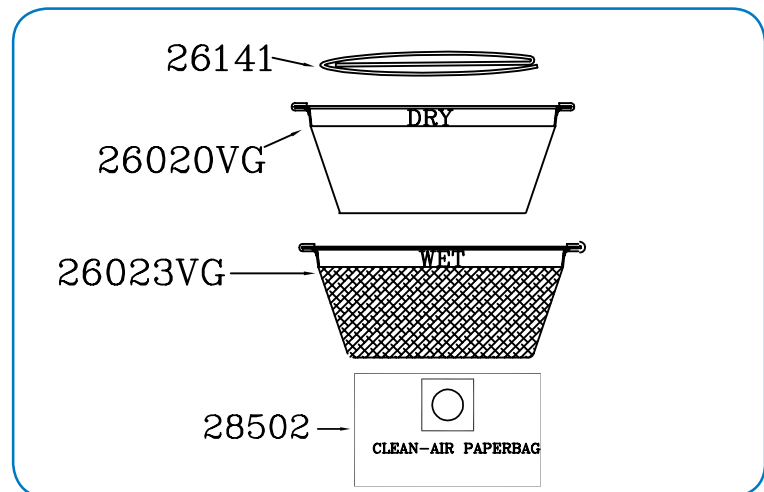

# Targa XL 12 Dolly - 28545

Targa Eco Series

Targa Head - 990 / XL 12 / XL 18 - 26202

Tank & Dolly Assembly - XL 12 Dolly - 26334

Hose Assembly - 1 1/2" X 10' - 29006

Tank Assembly - XL 12 Dolly - 26194

Dolly Assembly - XL12 / XL18 / PC3 - 26260

# Targa XL 12 Dolly - 28545

Targa Eco Series

26202 Targa Head - 990 / XL 12 / XL 18			26334 Tank & Dolly Assembly - XL 12 Dolly		
Part #	Description	Qty	26194 Tank Assembly - XL 12 Dolly - Green		
Part #	Description	Qty	Part #	Description	Qty
04182	Female Connector	2	01194	Nut - 1/4-20 Hex	3
04198	Plug - Dome	1	01202	Washer - 1/4" Shakeproof	3
21082	Cord Grip	1	22313	Screw - #10 X 3/8" PHS	4
21829	Vac Motor - Bi-Pass	1	26101	Inlet Air Deflector	1
22326	Motor Gasket	2	26102	Tank Clamp	2
26000	Rocker Switch	1	26232	Drain Plug Assembly	1
26001	Switch Plate	1	26245	Bolt - 1/4 X 3/4 Carriage	3
26003	Power Outlet Plug	1	26310	Tank - XL 12 - Green	1
26006	Motor Housing - Blue	2	26260 Dolly Assembly - XL12 / XL18 / PC3		
26013	Filter Cage - Large	1	Part #	Description	Qty
26014	Float Shut Off	1	02965	Caster Socket	2
26026	Top Foam Disc	1	03063	Washer - 1/2" Nylon	4
26027	Accoustic Foam - Lower	8	04112	Axle End Cap	2
26032	Screw - 1 X 10/16" PHS	2	20027	Caster - 3"	2
26038	Wire Assembly - Black	1	20060	Washer - 1/2" Tension	2
26041	Wire Assembly - Ground	1	26249	Dolly Frame - XL12 / XL18 / PC3	1
26050	Power Cord - 50' / 15.24M	1	26265	Wheel - 10" Grey	2
26117	Screw - #8 X 3/4" PHS	12	29006 Hose Assembly - 1 1/2" X 10'		
26147	Housing Gasket	2	Part #	Description	Qty
21760	Carbon Brush Kit	1	26104	Inlet Swivel Nut	1
			26113	Hose Cuff - 1 1/2"	1
			26227	Hose - 1 1/2" X 10'	1