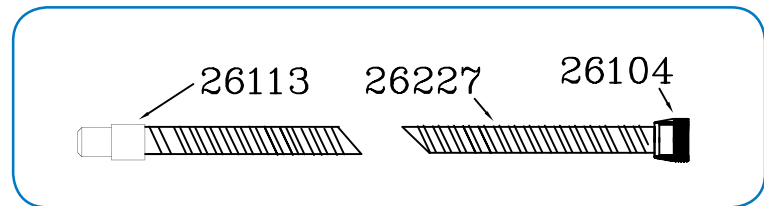

# Targa XL 12 Dolly - 28545

Targa Eco Series

Targa Head - 990 / XL 12 / XL 18 - 26202

Tank & Dolly Assembly - XL 12 Dolly - 26334

Hose Assembly - 1 1/2" X 10' - 29006

Tank Assembly - XL 12 Dolly - 26194

Dolly Assembly - XL12 / XL18 / PC3 - 26260

# Targa XL 12 Dolly - 28545

Targa Eco Series

26202 Targa Head - 990 / XL 12 / XL 18			26334 Tank & Dolly Assembly - XL 12 Dolly		
Part #	Description	Qty	26194 Tank Assembly - XL 12 Dolly - Green		
Part #	Description	Qty	Part #	Description	Qty
04182	Female Connector	2	01194	Nut - 1/4-20 Hex	3
04198	Plug - Dome	1	01202	Washer - 1/4" Shakeproof	3
21082	Cord Grip	1	22313	Screw - #10 X 3/8" PHS	4
21829	Vac Motor - Bi-Pass	1	26101	Inlet Air Deflector	1
22326	Motor Gasket	2	26102	Tank Clamp	2
26000	Rocker Switch	1	26232	Drain Plug Assembly	1
26001	Switch Plate	1	26245	Bolt - 1/4 X 3/4 Carriage	3
26003	Power Outlet Plug	1	26310	Tank - XL 12 - Green	1
26006	Motor Housing - Blue	2	26260 Dolly Assembly - XL12 / XL18 / PC3		
26013	Filter Cage - Large	1	Part #	Description	Qty
26014	Float Shut Off	1	02965	Caster Socket	2
26026	Top Foam Disc	1	03063	Washer - 1/2" Nylon	4
26027	Accoustic Foam - Lower	8	04112	Axle End Cap	2
26032	Screw - 1 X 10/16" PHS	2	20027	Caster - 3"	2
26038	Wire Assembly - Black	1	20060	Washer - 1/2" Tension	2
26041	Wire Assembly - Ground	1	26249	Dolly Frame - XL12 / XL18 / PC3	1
26050	Power Cord - 50' / 15.24M	1	26265	Wheel - 10" Grey	2
26117	Screw - #8 X 3/4" PHS	12	29006 Hose Assembly - 1 1/2" X 10'		
26147	Housing Gasket	2	Part #	Description	Qty
21760	Carbon Brush Kit	1	26104	Inlet Swivel Nut	1
			26113	Hose Cuff - 1 1/2"	1
			26227	Hose - 1 1/2" X 10'	1