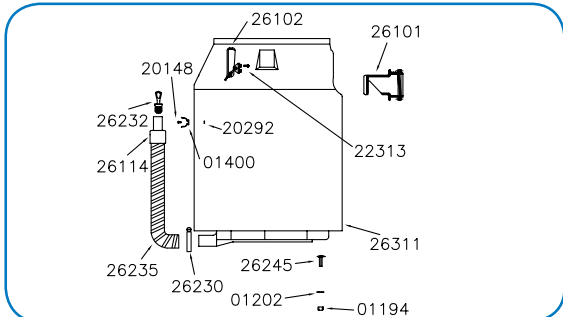

Targa XL 18 Dolly- 28546

Targa Eco Series

Targa Head - 990 / XL 12 / XL 18 - 26202

Tank & Dolly Assembly - XL 18 Dolly - 26333

Hose Assembly - 1 1/2" X 10' - 29006

Tank Assembly - XL 18 Dolly - Green - 26195

Dolly Assembly - XL12 / XL18 / PC3 - 26260

Filters

Targa XL 18 Dolly- 28546

Targa Eco Series

26202 Targa Head - 990 / XL 12 / XL 18			26333 Tank & Dolly Assembly - XL 18 Dolly		
Part #	Description	Qty	Part #	Description	Qty
04182	Female Connector	2	26195	Tank Assembly - XL 18 Dolly - Green	
04198	Plug - Dome	1	01194	Nut - 1/4-20 HEX	3
21082	Cord Grip	1	01202	Washer - 1/4" Shakeproof	3
21829	Vac Motor - Bi-Pass	1	01400	Broom Holder Clips	1
22326	Motor Gasket	2	20148	Rivet - 624 X 1/2	1
26000	Rocker Switch	1	20292	Washer - 8L Brass	1
26001	Switch Plate	1	22313	Screw - #10 X 3/8" PHS	4
26003	Power Outlet Plug	1	26101	Inlet Air Deflector	1
26006	Motor Housing - Blue	2	26102	Tank Clamp	2
26013	Filter Cage - Large	1	26114	Hose Cuff - 1 1/2" - 1 1/4"	1
26014	Float Shut Off	1	26235	Drain Hose Cut 2 FT	1
26026	Top Foam Disc	1	26230	Drain Hose Clamp	1
26027	Accoustic Foam - Lower	8	26232	Drain Plug Assembly	1
26032	Screw - 1 X 10/16" PHS	2	26245	Bolt - 1/4 X 3/4 Carriage	3
26038	Wire Assembly - Black	1	26311	Tank - XL 18 - Green	1
26041	Wire Assembly - Ground	1			
26050	Power Cord - 50' / 15.24M	1	26260 Dolly Assembly - XL12 / XL18 / PC3		
22326	Motor Gasket - Upper	1	Part #	Description	Qty
26117	Screw - #8 X 3/4" PHS	12	02965	Caster Socket	2
21760	Carbon Brush Kit	1	03063	Washer - 1/2" Nylon	4
26147	Housing Gasket	2	04112	Axle End Cap	2
			20027	Caster - 3"	2
Filters			20060	Washer - 1/2" Tension	2
Part #	Description	Qty	26249	Dolly Frame - XL12 / XL18 / PC3	1
26020VG	Targa Filter - Dry Large	1	26265	Wheel - 10" Grey	2
26023VG	Targa Filter - Wet Large	1			
26141	Jogger Ring	1	29006 Hose Assembly - 1 1/2" X 10'		
28502	Filter Bags - Lg (10 Pk)	0.1	Part #	Description	Qty
			26104	Inlet Swivel Nut	1
			26113	Hose Cuff - 1 1/2"	1
			26227	Hose - 1 1/2" X 10'	1