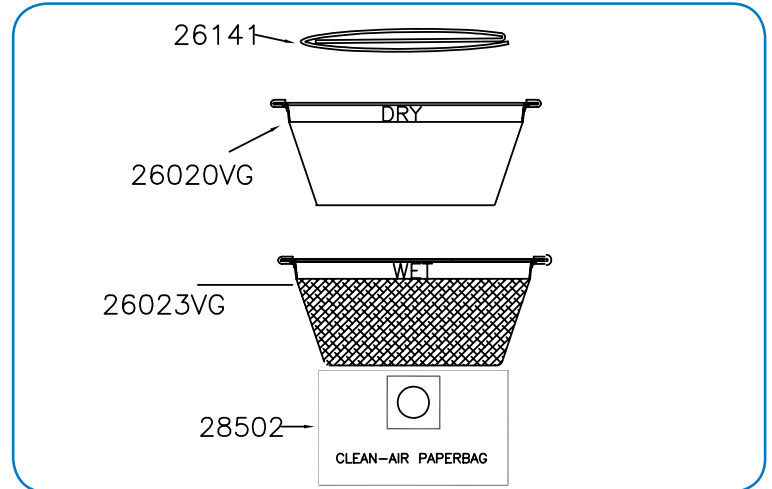

Targa XL 18 Dolly- 28546

Targa Eco Series

Targa Head - 990 / XL 12 / XL 18 - 26202

Tank & Dolly Assembly - XL 18 Dolly - 26333

Hose Assembly - 1 1/2" X 10' - 29006

Tank Assembly - XL 18 Dolly - Green - 26195

Dolly Assembly - XL12 / XL18 / PC3 - 26260

Filters

Targa XL 18 Dolly- 28546

Targa Eco Series

26202 Targa Head - 990 / XL 12 / XL 18			26333 Tank & Dolly Assembly - XL 18 Dolly		
Part #	Description	Qty	Part #	Description	Qty
04182	Female Connector	2	26195	Tank Assembly - XL 18 Dolly - Green	
04198	Plug - Dome	1	01194	Nut - 1/4-20 HEX	3
21082	Cord Grip	1	01202	Washer - 1/4" Shakeproof	3
21829	Vac Motor - Bi-Pass	1	01400	Broom Holder Clips	1
22326	Motor Gasket	2	20148	Rivet - 624 X 1/2	1
26000	Rocker Switch	1	20292	Washer - 8L Brass	1
26001	Switch Plate	1	22313	Screw - #10 X 3/8" PHS	4
26003	Power Outlet Plug	1	26101	Inlet Air Deflector	1
26006	Motor Housing - Blue	2	26102	Tank Clamp	2
26013	Filter Cage - Large	1	26114	Hose Cuff - 1 1/2" - 1 1/4"	1
26014	Float Shut Off	1	26235	Drain Hose Cut 2 FT	1
26026	Top Foam Disc	1	26230	Drain Hose Clamp	1
26027	Accoustic Foam - Lower	8	26232	Drain Plug Assembly	1
26032	Screw - 1 X 10/16" PHS	2	26245	Bolt - 1/4 X 3/4 Carriage	3
26038	Wire Assembly - Black	1	26311	Tank - XL 18 - Green	1
26041	Wire Assembly - Ground	1			
26050	Power Cord - 50' / 15.24M	1	26260 Dolly Assembly - XL12 / XL18 / PC3		
22326	Motor Gasket - Upper	1	Part #	Description	Qty
26117	Screw - #8 X 3/4" PHS	12	02965	Caster Socket	2
21760	Carbon Brush Kit	1	03063	Washer - 1/2" Nylon	4
26147	Housing Gasket	2	04112	Axle End Cap	2
			20027	Caster - 3"	2
Filters			20060	Washer - 1/2" Tension	2
Part #	Description	Qty	26249	Dolly Frame - XL12 / XL18 / PC3	1
26020VG	Targa Filter - Dry Large	1	26265	Wheel - 10" Grey	2
26023VG	Targa Filter - Wet Large	1			
26141	Jogger Ring	1	29006 Hose Assembly - 1 1/2" X 10'		
28502	Filter Bags - Lg (10 Pk)	0.1	Part #	Description	Qty
			26104	Inlet Swivel Nut	1
			26113	Hose Cuff - 1 1/2"	1
			26227	Hose - 1 1/2" X 10'	1