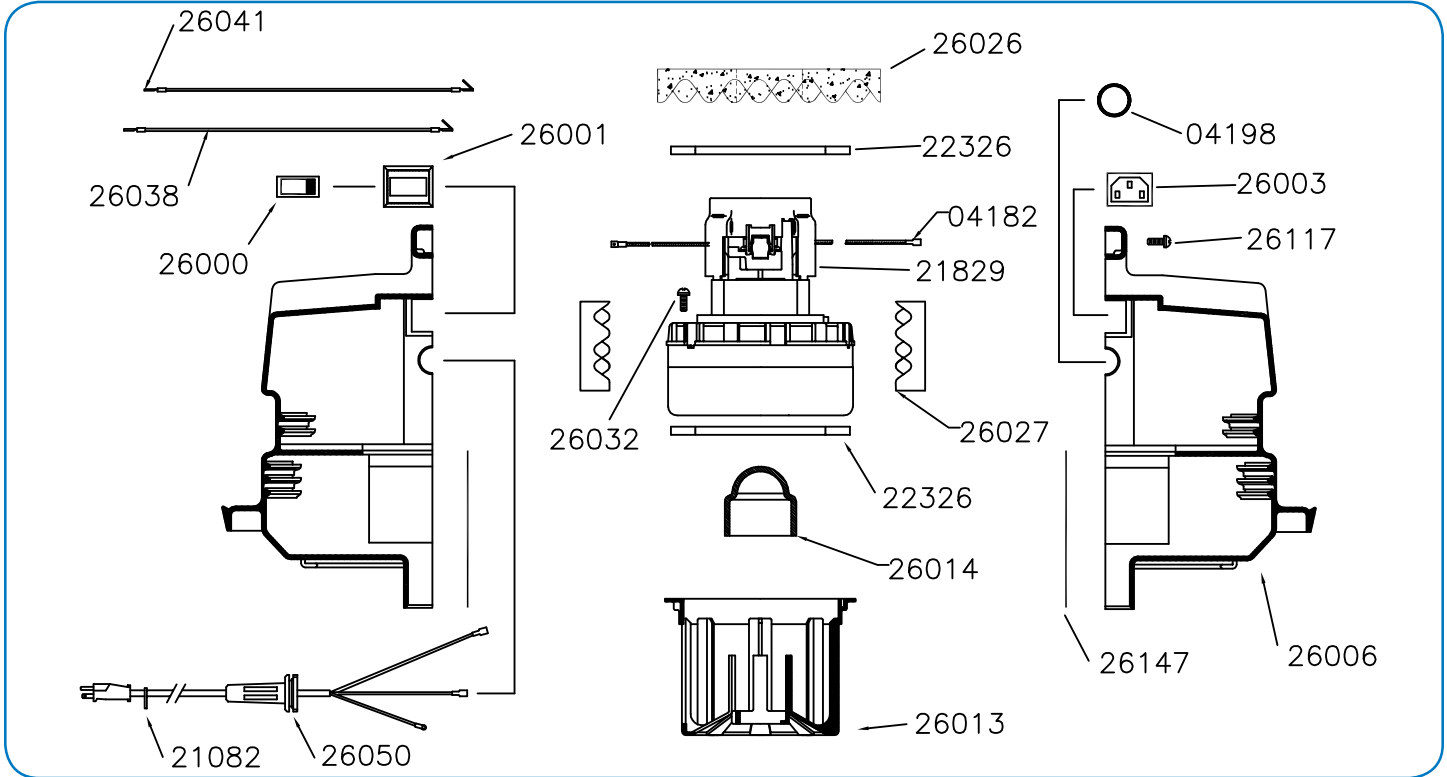

Targa XL 18 Dolly- 28546

Targa Eco Series

Targa Head - 990 / XL 12 / XL 18 - 26202

Tank & Dolly Assembly - XL 18 Dolly - 26333

Hose Assembly - 1 1/2" X 10' - 29006

Tank Assembly - XL 18 Dolly - Green - 26195

Dolly Assembly - XL12 / XL18 / PC3 - 26260

Filters

Targa XL 18 Dolly- 28546

Targa Eco Series

26202 Targa Head - 990 / XL 12 / XL 18			26333 Tank & Dolly Assembly - XL 18 Dolly		
Part #	Description	Qty	Part #	Description	Qty
04182	Female Connector	2	26195	Tank Assembly - XL 18 Dolly - Green	
04198	Plug - Dome	1	01194	Nut - 1/4-20 HEX	3
21082	Cord Grip	1	01202	Washer - 1/4" Shakeproof	3
21829	Vac Motor - Bi-Pass	1	01400	Broom Holder Clips	1
22326	Motor Gasket	2	20148	Rivet - 624 X 1/2	1
26000	Rocker Switch	1	20292	Washer - 8L Brass	1
26001	Switch Plate	1	22313	Screw - #10 X 3/8" PHS	4
26003	Power Outlet Plug	1	26101	Inlet Air Deflector	1
26006	Motor Housing - Blue	2	26102	Tank Clamp	2
26013	Filter Cage - Large	1	26114	Hose Cuff - 1 1/2" - 1 1/4"	1
26014	Float Shut Off	1	26235	Drain Hose Cut 2 FT	1
26026	Top Foam Disc	1	26230	Drain Hose Clamp	1
26027	Accoustic Foam - Lower	8	26232	Drain Plug Assembly	1
26032	Screw - 1 X 10/16" PHS	2	26245	Bolt - 1/4 X 3/4 Carriage	3
26038	Wire Assembly - Black	1	26311	Tank - XL 18 - Green	1
26041	Wire Assembly - Ground	1			
26050	Power Cord - 50' / 15.24M	1	26260 Dolly Assembly - XL12 / XL18 / PC3		
22326	Motor Gasket - Upper	1	Part #	Description	Qty
26117	Screw - #8 X 3/4" PHS	12	02965	Caster Socket	2
21760	Carbon Brush Kit	1	03063	Washer - 1/2" Nylon	4
26147	Housing Gasket	2	04112	Axle End Cap	2
			20027	Caster - 3"	2
Filters			20060	Washer - 1/2" Tension	2
Part #	Description	Qty	26249	Dolly Frame - XL12 / XL18 / PC3	1
26020VG	Targa Filter - Dry Large	1	26265	Wheel - 10" Grey	2
26023VG	Targa Filter - Wet Large	1			
26141	Jogger Ring	1	29006 Hose Assembly - 1 1/2" X 10'		
28502	Filter Bags - Lg (10 Pk)	0.1	Part #	Description	Qty
			26104	Inlet Swivel Nut	1
			26113	Hose Cuff - 1 1/2"	1
			26227	Hose - 1 1/2" X 10'	1