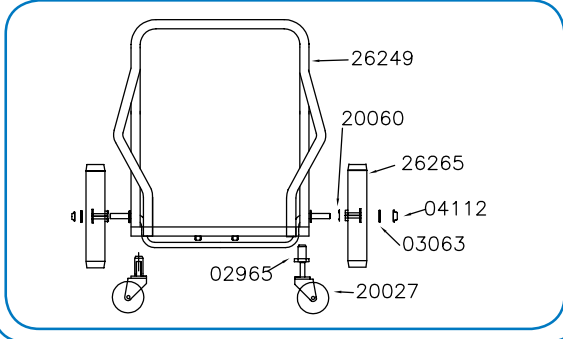

Targa XL 18 Dolly- 28546

Targa Eco Series

Targa Head - 990 / XL 12 / XL 18 - 26202

Tank & Dolly Assembly - XL 18 Dolly - 26333

Hose Assembly - 1 1/2" X 10' - 29006

Tank Assembly - XL 18 Dolly - Green - 26195

Dolly Assembly - XL12 / XL18 / PC3 - 26260

Filters

Targa XL 18 Dolly- 28546

Targa Eco Series

26202 Targa Head - 990 / XL 12 / XL 18			26333 Tank & Dolly Assembly - XL 18 Dolly		
Part #	Description	Qty	Part #	Description	Qty
04182	Female Connector	2	26195	Tank Assembly - XL 18 Dolly - Green	
04198	Plug - Dome	1	01194	Nut - 1/4-20 HEX	3
21082	Cord Grip	1	01202	Washer - 1/4" Shakeproof	3
21829	Vac Motor - Bi-Pass	1	01400	Broom Holder Clips	1
22326	Motor Gasket	2	20148	Rivet - 624 X 1/2	1
26000	Rocker Switch	1	20292	Washer - 8L Brass	1
26001	Switch Plate	1	22313	Screw - #10 X 3/8" PHS	4
26003	Power Outlet Plug	1	26101	Inlet Air Deflector	1
26006	Motor Housing - Blue	2	26102	Tank Clamp	2
26013	Filter Cage - Large	1	26114	Hose Cuff - 1 1/2" - 1 1/4"	1
26014	Float Shut Off	1	26235	Drain Hose Cut 2 FT	1
26026	Top Foam Disc	1	26230	Drain Hose Clamp	1
26027	Accoustic Foam - Lower	8	26232	Drain Plug Assembly	1
26032	Screw - 1 X 10/16" PHS	2	26245	Bolt - 1/4 X 3/4 Carriage	3
26038	Wire Assembly - Black	1	26311	Tank - XL 18 - Green	1
26041	Wire Assembly - Ground	1			
26050	Power Cord - 50' / 15.24M	1	26260 Dolly Assembly - XL12 / XL18 / PC3		
22326	Motor Gasket - Upper	1	Part #	Description	Qty
26117	Screw - #8 X 3/4" PHS	12	02965	Caster Socket	2
21760	Carbon Brush Kit	1	03063	Washer - 1/2" Nylon	4
26147	Housing Gasket	2	04112	Axle End Cap	2
			20027	Caster - 3"	2
Filters			20060	Washer - 1/2" Tension	2
Part #	Description	Qty	26249	Dolly Frame - XL12 / XL18 / PC3	1
26020VG	Targa Filter - Dry Large	1	26265	Wheel - 10" Grey	2
26023VG	Targa Filter - Wet Large	1			
26141	Jogger Ring	1	29006 Hose Assembly - 1 1/2" X 10'		
28502	Filter Bags - Lg (10 Pk)	0.1	Part #	Description	Qty
			26104	Inlet Swivel Nut	1
			26113	Hose Cuff - 1 1/2"	1
			26227	Hose - 1 1/2" X 10'	1