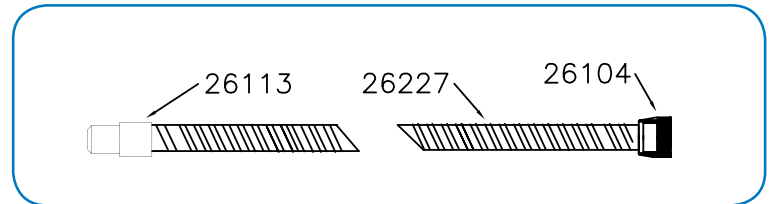

Targa XL 18 Dolly- 28546

Targa Eco Series

Targa Head - 990 / XL 12 / XL 18 - 26202

Tank & Dolly Assembly - XL 18 Dolly - 26333

Hose Assembly - 1 1/2" X 10' - 29006

Tank Assembly - XL 18 Dolly - Green - 26195

Dolly Assembly - XL12 / XL18 / PC3 - 26260

Filters

Targa XL 18 Dolly- 28546

Targa Eco Series

26202 Targa Head - 990 / XL 12 / XL 18			26333 Tank & Dolly Assembly - XL 18 Dolly		
Part #	Description	Qty	Part #	Description	Qty
04182	Female Connector	2	26195	Tank Assembly - XL 18 Dolly - Green	
04198	Plug - Dome	1	01194	Nut - 1/4-20 HEX	3
21082	Cord Grip	1	01202	Washer - 1/4" Shakeproof	3
21829	Vac Motor - Bi-Pass	1	01400	Broom Holder Clips	1
22326	Motor Gasket	2	20148	Rivet - 624 X 1/2	1
26000	Rocker Switch	1	20292	Washer - 8L Brass	1
26001	Switch Plate	1	22313	Screw - #10 X 3/8" PHS	4
26003	Power Outlet Plug	1	26101	Inlet Air Deflector	1
26006	Motor Housing - Blue	2	26102	Tank Clamp	2
26013	Filter Cage - Large	1	26114	Hose Cuff - 1 1/2" - 1 1/4"	1
26014	Float Shut Off	1	26235	Drain Hose Cut 2 FT	1
26026	Top Foam Disc	1	26230	Drain Hose Clamp	1
26027	Accoustic Foam - Lower	8	26232	Drain Plug Assembly	1
26032	Screw - 1 X 10/16" PHS	2	26245	Bolt - 1/4 X 3/4 Carriage	3
26038	Wire Assembly - Black	1	26311	Tank - XL 18 - Green	1
26041	Wire Assembly - Ground	1			
26050	Power Cord - 50' / 15.24M	1	26260 Dolly Assembly - XL12 / XL18 / PC3		
22326	Motor Gasket - Upper	1	Part #	Description	Qty
26117	Screw - #8 X 3/4" PHS	12	02965	Caster Socket	2
21760	Carbon Brush Kit	1	03063	Washer - 1/2" Nylon	4
26147	Housing Gasket	2	04112	Axle End Cap	2
			20027	Caster - 3"	2
Filters			20060	Washer - 1/2" Tension	2
Part #	Description	Qty	26249	Dolly Frame - XL12 / XL18 / PC3	1
26020VG	Targa Filter - Dry Large	1	26265	Wheel - 10" Grey	2
26023VG	Targa Filter - Wet Large	1			
26141	Jogger Ring	1	29006 Hose Assembly - 1 1/2" X 10'		
28502	Filter Bags - Lg (10 Pk)	0.1	Part #	Description	Qty
			26104	Inlet Swivel Nut	1
			26113	Hose Cuff - 1 1/2"	1
			26227	Hose - 1 1/2" X 10'	1