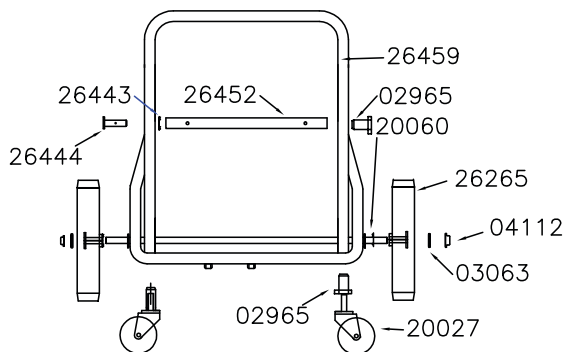

Parts - Pièces

Targa Head 990 /XL 12 /XL 18 (26202)

Tank & Dolly Assembly XL 18 T&P (26335) Tank Assembly XL 18 T&P - Green (26198)

Hose Assembly 1 1/2" X 10' (29006)

Dolly Frame XL18 Tip & Pour (26263)

Filters

Targa Head 990 /XL 12 /XL 18 (26202)

Part N.	Description	Quantity
04182	Female Connector	2
04198	Plug - Dome	1
21082	Cord Grip	1
21829	Vac Motor Bi-Pass	1
22326	Motor Gasket	2
26000	Rocker Switch	1
26001	Switch Plate	1
26003	Power Outlet Plug	1
26006	Motor Housing - Blue	2
26013	Filter Cage - Large	1
26014	Float Shut Off	1
26026	Top Foam Disc	1
26027	Accoustic Foam - Lower	8
26032	Screw 1 X 10/16" PHS	2
26038	Wire Assembly - Black	1
26041	Wire Assembly - Ground	1
26050	Power Cord - 50'/15.24M	1
22326	Motor Gasket - Upper	1
26117	Screw - #8 X 3/4" PHS	12
26147	Housing Gasket	2
21760	Carbon Brush Kit	1

Tank & Dolly Assembly XL 18 T&P (26335)

Tank Assembly XL 18 T&P - Green (26198)

Part N.	Description	Quantity
22313	Screw #10 X 3/8" PHS	4
26101	Inlet Air Deflector	1
26102	Tank Clamp	2
26232	Drain Plug Assembly	1
26311	Tank XL 18 - Green	1
26449	Weld Nut Sized	2
26450	Handle Machined	1
7140221	Screw 5/16-18 X 1- 1/4 HX	2
7140501	Nut 1/4-20 Nylok	2
7140840	Screw 1/4-20 X 1 Panphl	2

Hose Assembly - 1 1/2" X 10' (29006)

Part N.	Description	Quantity
26104	Inlet Swivel Nut	1
26113	Hose Cuff 1 1/2"	1
26227	Hose 1 1/2" X 10'	1

Filters

Part N.	Description	Quantity
26020VG	Targa Filter - Dry Large	1
26023VG	Targa Filter - Wet Large	1
26141	Jogger Ring	1