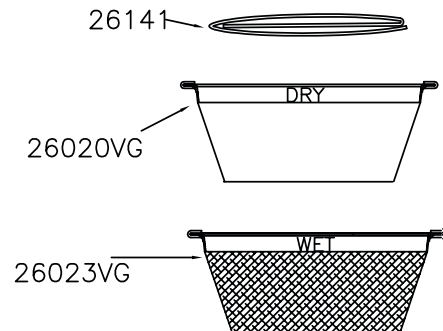

Parts - Pièces

Targa Head 990 /XL 12 /XL 18 (26202)

Tank & Dolly Assembly XL 18 T&P (26335) Tank Assembly XL 18 T&P - Green (26198)

Hose Assembly 1 1/2" X 10' (29006)

Dolly Frame XL18 Tip & Pour (26263)

Filters

Targa Head 990 /XL 12 /XL 18 (26202)

Part N.	Description	Quantity
04182	Female Connector	2
04198	Plug - Dome	1
21082	Cord Grip	1
21829	Vac Motor Bi-Pass	1
22326	Motor Gasket	2
26000	Rocker Switch	1
26001	Switch Plate	1
26003	Power Outlet Plug	1
26006	Motor Housing - Blue	2
26013	Filter Cage - Large	1
26014	Float Shut Off	1
26026	Top Foam Disc	1
26027	Accoustic Foam - Lower	8
26032	Screw 1 X 10/16" PHS	2
26038	Wire Assembly - Black	1
26041	Wire Assembly - Ground	1
26050	Power Cord - 50'/15.24M	1
22326	Motor Gasket - Upper	1
26117	Screw - #8 X 3/4" PHS	12
26147	Housing Gasket	2
21760	Carbon Brush Kit	1

Tank & Dolly Assembly XL 18 T&P (26335)

Tank Assembly XL 18 T&P - Green (26198)

Part N.	Description	Quantity
22313	Screw #10 X 3/8" PHS	4
26101	Inlet Air Deflector	1
26102	Tank Clamp	2
26232	Drain Plug Assembly	1
26311	Tank XL 18 - Green	1
26449	Weld Nut Sized	2
26450	Handle Machined	1
7140221	Screw 5/16-18 X 1- 1/4 HX	2
7140501	Nut 1/4-20 Nylok	2
7140840	Screw 1/4-20 X 1 Panphl	2

Hose Assembly - 1 1/2" X 10' (29006)

Part N.	Description	Quantity
26104	Inlet Swivel Nut	1
26113	Hose Cuff 1 1/2"	1
26227	Hose 1 1/2" X 10'	1

Filters

Part N.	Description	Quantity
26020VG	Targa Filter - Dry Large	1
26023VG	Targa Filter - Wet Large	1
26141	Jogger Ring	1