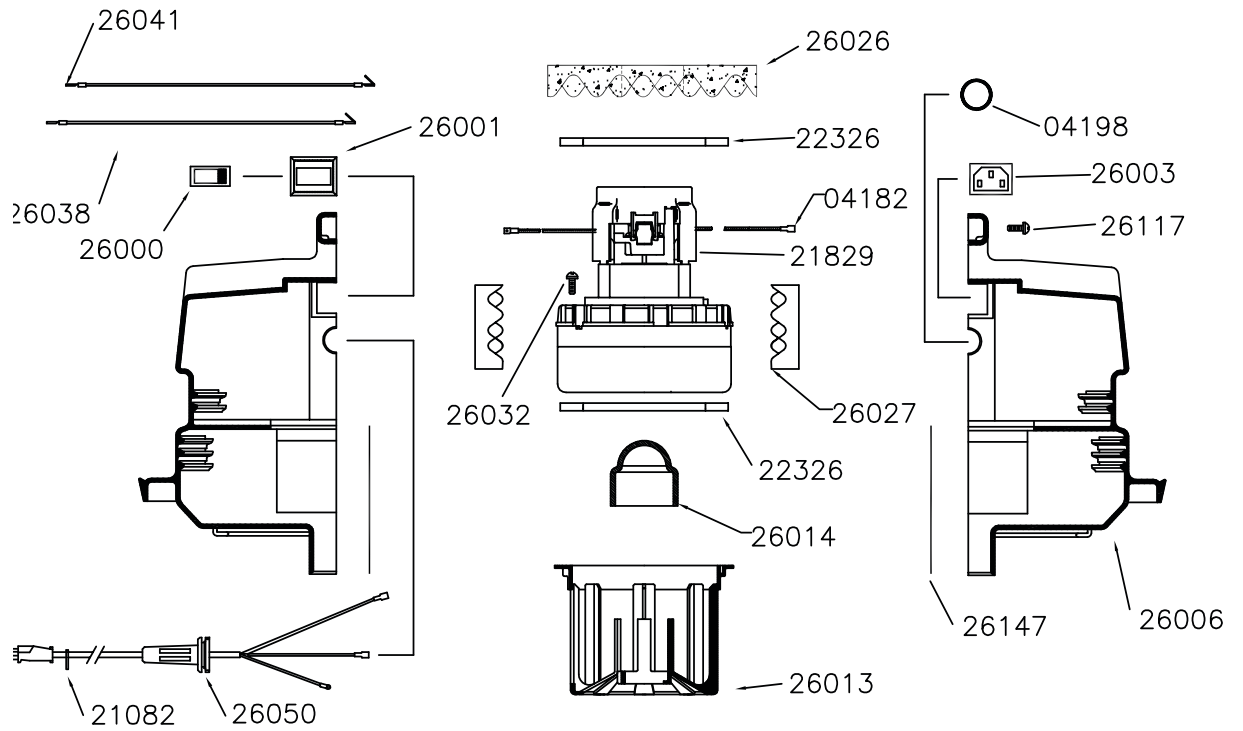

Parts - Pièces

Targa Head 990 /XL 12 /XL 18 (26202)