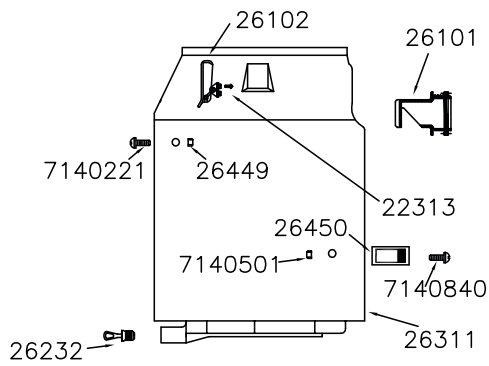

Tank & Dolly Assembly XL 18 T&P (26335) Tank Assembly XL 18 T&P - Green (26198)