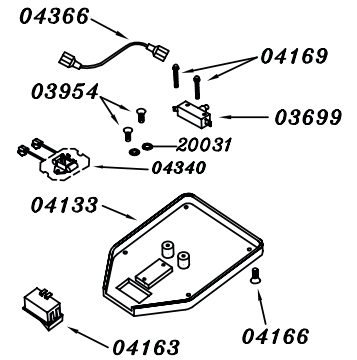

Parts - Pièces

Base Assembly (04995)

Drive Pad

Handle Assembly (04973)

Switch Box DS Cover Assembly (04193)

19935
Integra LA DS 19"

Base Assembly (04995)

Part N.	Description	Quantity
01096	10-24 x 1/2" Phillips Screw	2
03016	5/16 Lockwasher	4
03063	1/2" Nylon Washer	4
03163	5/16" Flat Washer	4
03935	1 1/2 HP DC Motor c/w Gearbox 11:1	1
03945	5" Wheel	2
04103	Handle Brace	1
04105	Axle Shaft	1
04112	Axle end cap	4
04113	5/16- 18 X 1 1/2" Bolt	4
04184	Indicator Light	1
04213	Water Hole Plug	1
04900	Chassis 19"	1
04905	1/4-20 X 3/4" Phillips Screw	2
04906	1/4" Washer	2
04921	Bumper 19"	1
04944	T-Support Axle	1
04947	Motor Cover	1
20060	1/2" Tension Washer	2
20139	Foam Shroud	1

Switch Box DS Cover Assembly (04193)

Part N.	Description	Quantity
03699	1 1/2 HP Micro Switch	1
03954	6/32 x 1/4" Phillips Screw	2
04133	Switch Box Cover	1
04163	Hi-Low Switch	1
04166	8-32 X 1/4" Phillips Screw	4
04169	6-32 X 7/8" Phillips Screw	2
04340	Speed Control	1
04366	Lead Wire	1
20031	Internal Lock Washer	2

Handle Assembly (04973)

Part N.	Description	Quantity
01372	Power Cord 50' / 15.24M	1
01640	Locking Handle c/w 04147 Plug	1
01745	Pigtail 42"	1
03789	Foam Handle Grip	2
03949	Safety Switch Knob	2
03951	Safety Switch Spring	1
04131	Switch Box	1
04155	Cable Spring	1
04173	3/8" Grommet	1
04177	Handle Tube	1
04179	#14-1 1/2" Flat head Screw	2
04190	8-32 X 1/2" Phillips Screw	4
04198	Handle Tube Plug	2
04199	8-32 X 1/4" Phillips Screw	3
04248	1/4-20 X 3/4" Bolt	2
04909	Trigger	1
04910	Safety Switch Lever	1
04933	Chrome handle Tube	1
04942	Cord Hook Clamp	1
20002	1/4"-20 Nylon Lock Nut	2
20484	Cord Grip	2

Drive Pad

Part N.	Description	Quantity
04382	Clutch Plate c/w Screws (6)	1
40278	Standard Drive Pad 18"	1
42106	Red Buffing Pad 19" (5/cs)	.2

Optional Spare Parts

Part N.	Description	Quantity
03847	Carbon brush 4 per Set	1
03865	Rectifier	1