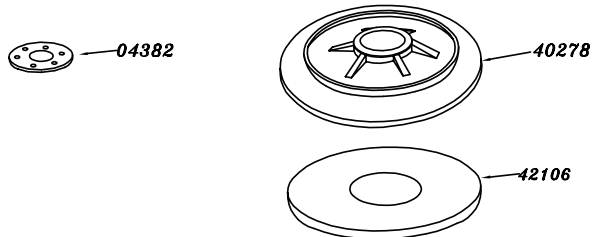

Parts - Pièces

Base Assembly (04995)

Drive Pad

Handle Assembly (04973)

Switch Box DS Cover Assembly (04193)

19935
Integra LA DS 19"

Base Assembly (04995)

Part N.	Description	Quantity
01096	10-24 x 1/2" Phillips Screw	2
03016	5/16 Lockwasher	4
03063	1/2" Nylon Washer	4
03163	5/16" Flat Washer	4
03935	1 1/2 HP DC Motor c/w Gearbox 11:1	1
03945	5" Wheel	2
04103	Handle Brace	1
04105	Axle Shaft	1
04112	Axle end cap	4
04113	5/16- 18 X 1 1/2" Bolt	4
04184	Indicator Light	1
04213	Water Hole Plug	1
04900	Chassis 19"	1
04905	1/4-20 X 3/4" Phillips Screw	2
04906	1/4" Washer	2
04921	Bumper 19"	1
04944	T-Support Axle	1
04947	Motor Cover	1
20060	1/2" Tension Washer	2
20139	Foam Shroud	1

Switch Box DS Cover Assembly (04193)

Part N.	Description	Quantity
03699	1 1/2 HP Micro Switch	1
03954	6/32 x 1/4" Phillips Screw	2
04133	Switch Box Cover	1
04163	Hi-Low Switch	1
04166	8-32 X 1/4" Phillips Screw	4
04169	6-32 X 7/8" Phillips Screw	2
04340	Speed Control	1
04366	Lead Wire	1
20031	Internal Lock Washer	2

Handle Assembly (04973)

Part N.	Description	Quantity
01372	Power Cord 50' / 15.24M	1
01640	Locking Handle c/w 04147 Plug	1
01745	Pigtail 42"	1
03789	Foam Handle Grip	2
03949	Safety Switch Knob	2
03951	Safety Switch Spring	1
04131	Switch Box	1
04155	Cable Spring	1
04173	3/8" Grommet	1
04177	Handle Tube	1
04179	#14-1 1/2" Flat head Screw	2
04190	8-32 X 1/2" Phillips Screw	4
04198	Handle Tube Plug	2
04199	8-32 X 1/4" Phillips Screw	3
04248	1/4-20 X 3/4" Bolt	2
04909	Trigger	1
04910	Safety Switch Lever	1
04933	Chrome handle Tube	1
04942	Cord Hook Clamp	1
20002	1/4"-20 Nylon Lock Nut	2
20484	Cord Grip	2

Drive Pad

Part N.	Description	Quantity
04382	Clutch Plate c/w Screws (6)	1
40278	Standard Drive Pad 18"	1
42106	Red Buffing Pad 19" (5/cs)	.2

Optional Spare Parts

Part N.	Description	Quantity
03847	Carbon brush 4 per Set	1
03865	Rectifier	1