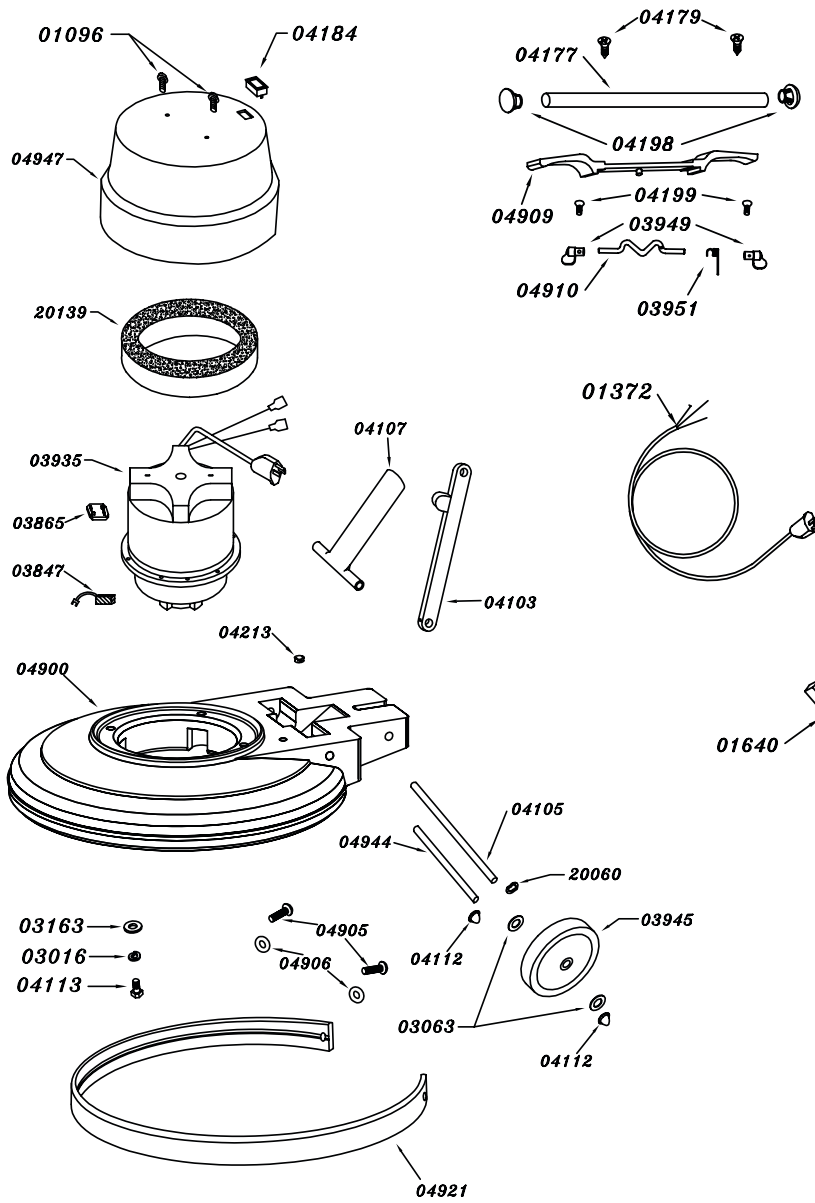

Parts - Pièces

Base Assembly (04995)

Drive Pad

Handle Assembly (04973)

Switch Box DS Cover Assembly (04193)

19935
Integra LA DS 19"

Base Assembly (04995)

Part N.	Description	Quantity
01096	10-24 x 1/2" Phillips Screw	2
03016	5/16 Lockwasher	4
03063	1/2" Nylon Washer	4
03163	5/16" Flat Washer	4
03935	1 1/2 HP DC Motor c/w Gearbox 11:1	1
03945	5" Wheel	2
04103	Handle Brace	1
04105	Axle Shaft	1
04112	Axle end cap	4
04113	5/16- 18 X 1 1/2" Bolt	4
04184	Indicator Light	1
04213	Water Hole Plug	1
04900	Chassis 19"	1
04905	1/4-20 X 3/4" Phillips Screw	2
04906	1/4" Washer	2
04921	Bumper 19"	1
04944	T-Support Axle	1
04947	Motor Cover	1
20060	1/2" Tension Washer	2
20139	Foam Shroud	1

Switch Box DS Cover Assembly (04193)

Part N.	Description	Quantity
03699	1 1/2 HP Micro Switch	1
03954	6/32 x 1/4" Phillips Screw	2
04133	Switch Box Cover	1
04163	Hi-Low Switch	1
04166	8-32 X 1/4" Phillips Screw	4
04169	6-32 X 7/8" Phillips Screw	2
04340	Speed Control	1
04366	Lead Wire	1
20031	Internal Lock Washer	2

Handle Assembly (04973)

Part N.	Description	Quantity
01372	Power Cord 50' / 15.24M	1
01640	Locking Handle c/w 04147 Plug	1
01745	Pigtail 42"	1
03789	Foam Handle Grip	2
03949	Safety Switch Knob	2
03951	Safety Switch Spring	1
04131	Switch Box	1
04155	Cable Spring	1
04173	3/8" Grommet	1
04177	Handle Tube	1
04179	#14-1 1/2" Flat head Screw	2
04190	8-32 X 1/2" Phillips Screw	4
04198	Handle Tube Plug	2
04199	8-32 X 1/4" Phillips Screw	3
04248	1/4-20 X 3/4" Bolt	2
04909	Trigger	1
04910	Safety Switch Lever	1
04933	Chrome handle Tube	1
04942	Cord Hook Clamp	1
20002	1/4"-20 Nylon Lock Nut	2
20484	Cord Grip	2

Drive Pad

Part N.	Description	Quantity
04382	Clutch Plate c/w Screws (6)	1
40278	Standard Drive Pad 18"	1
42106	Red Buffing Pad 19" (5/cs)	.2

Optional Spare Parts

Part N.	Description	Quantity
03847	Carbon brush 4 per Set	1
03865	Rectifier	1