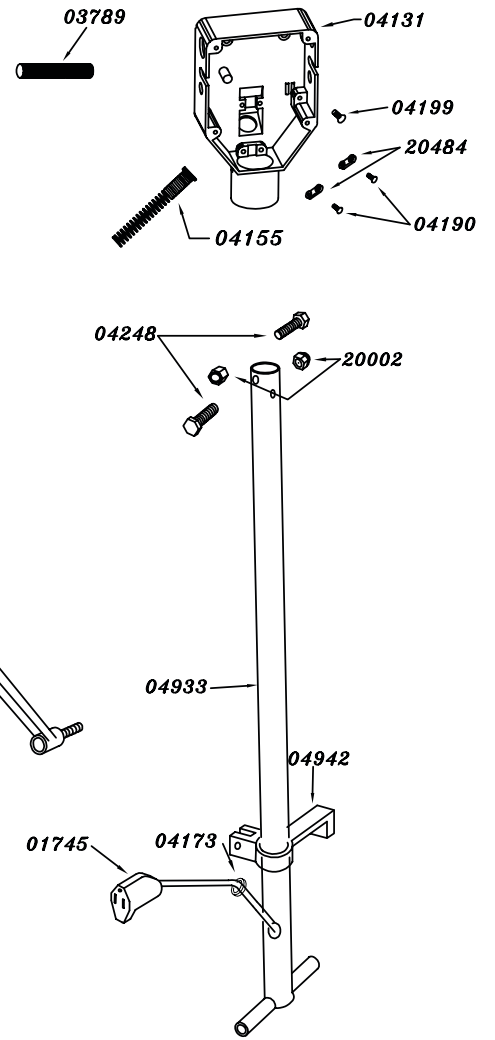

Parts - Pièces

Base Assembly (04995)

Drive Pad

Handle Assembly (04973)

Switch Box DS Cover Assembly (04193)

19935
Integra LA DS 19"

Base Assembly (04995)

Part N.	Description	Quantity
01096	10-24 x 1/2" Phillips Screw	2
03016	5/16 Lockwasher	4
03063	1/2" Nylon Washer	4
03163	5/16" Flat Washer	4
03935	1 1/2 HP DC Motor c/w Gearbox 11:1	1
03945	5" Wheel	2
04103	Handle Brace	1
04105	Axle Shaft	1
04112	Axle end cap	4
04113	5/16- 18 X 1 1/2" Bolt	4
04184	Indicator Light	1
04213	Water Hole Plug	1
04900	Chassis 19"	1
04905	1/4-20 X 3/4" Phillips Screw	2
04906	1/4" Washer	2
04921	Bumper 19"	1
04944	T-Support Axle	1
04947	Motor Cover	1
20060	1/2" Tension Washer	2
20139	Foam Shroud	1

Switch Box DS Cover Assembly (04193)

Part N.	Description	Quantity
03699	1 1/2 HP Micro Switch	1
03954	6/32 x 1/4" Phillips Screw	2
04133	Switch Box Cover	1
04163	Hi-Low Switch	1
04166	8-32 X 1/4" Phillips Screw	4
04169	6-32 X 7/8" Phillips Screw	2
04340	Speed Control	1
04366	Lead Wire	1
20031	Internal Lock Washer	2

Handle Assembly (04973)

Part N.	Description	Quantity
01372	Power Cord 50' / 15.24M	1
01640	Locking Handle c/w 04147 Plug	1
01745	Pigtail 42"	1
03789	Foam Handle Grip	2
03949	Safety Switch Knob	2
03951	Safety Switch Spring	1
04131	Switch Box	1
04155	Cable Spring	1
04173	3/8" Grommet	1
04177	Handle Tube	1
04179	#14-1 1/2" Flat head Screw	2
04190	8-32 X 1/2" Phillips Screw	4
04198	Handle Tube Plug	2
04199	8-32 X 1/4" Phillips Screw	3
04248	1/4-20 X 3/4" Bolt	2
04909	Trigger	1
04910	Safety Switch Lever	1
04933	Chrome handle Tube	1
04942	Cord Hook Clamp	1
20002	1/4"-20 Nylon Lock Nut	2
20484	Cord Grip	2

Drive Pad

Part N.	Description	Quantity
04382	Clutch Plate c/w Screws (6)	1
40278	Standard Drive Pad 18"	1
42106	Red Buffing Pad 19" (5/cs)	.2

Optional Spare Parts

Part N.	Description	Quantity
03847	Carbon brush 4 per Set	1
03865	Rectifier	1