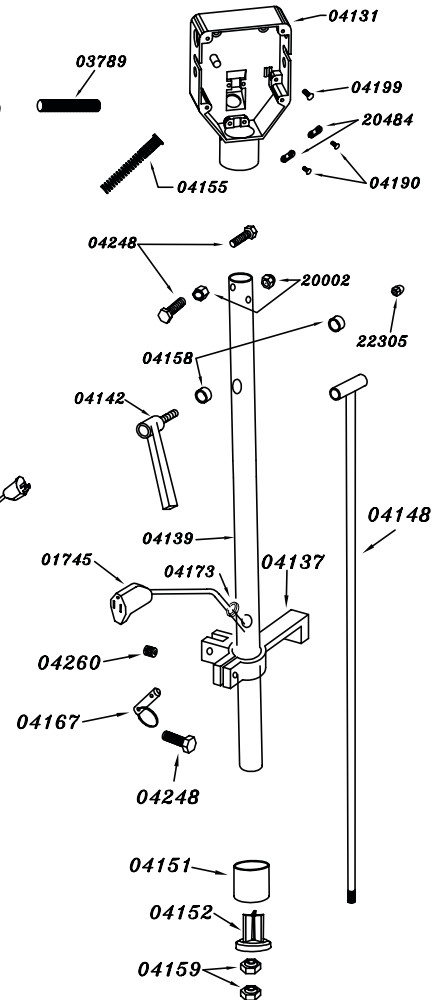

Parts - Pièces

Base Assembly (04985)

Drive Pad

Handle Assembly (04972)

Switch Box DS Cover Assembly (04193)

19915/19915S
Integra TX DS 19"

Base Assembly (04985)

Part N.	Description	Quantity
01096	10-24 x 1/2" Phillips Screw	2
03016	5/16 Lockwasher	4
03063	1/2" Nylon Washer	4
03163	5/16" Flat Washer	4
03935	1 1/2 HP DC Motor c/w Gearbox 11:1	1
03945	5" Wheel	2
04103	Handle Brace	1
04105	Axle Shaft	1
04107	T-Handle Support	1
04112	Axle end cap	4
04113	5/16- 18 X 1 1/2" Bolt	4
04167	Hitch Pin	1
04184	Indicator Light	1
04213	Water Hole Plug	1
04900	Chassis 19"	1
04905	1/4-20 X 3/4" Phillips Screw	2
04906	1/4" Washer	2
04921	Bumper 19"	1
04944	T-Support Axle	1
04947	Motor Cover	1
20060	1/2" Tension Washer	2
20139	Foam Shroud	1

Switch Box DS Cover Assembly (04193)

Part N.	Description	Quantity
03699	1 1/2 HP Micro Switch	1
03954	6/32 x 1/4" Phillips Screw	2
04133	Switch Box Cover	1
04163	Hi-Low Switch	1
04166	8-32 X 1/4" Phillips Screw	4
04169	6-32 X 7/8" Phillips Screw	2
04340	Speed Control	1
04366	Lead Wire	1
20031	Internal Lock Washer	2

Optional Spare Parts

Part N.	Description	Quantity
03847	Carbon brush 4 per Set	1
03865	Rectifier	1

Handle Assembly (04972)

Part N.	Description	Quantity
01372	Power Cord 50' / 15.24M	1
01745	Pigtail 42"	1
03789	Foam Handle Grip	2
03949	Safety Switch Knob	2
03951	Safety Switch Spring	1
04131	Switch Box	1
04137	Cord Hook	1
04139	Chrome Handle Tube	1
04142	Cam Lever Assembly c/w 04147 plug	1
04148	Extension Rod	1
04151	Tapered Sleeve	1
04152	Handle Wedge	1
04155	Cable Spring	1
04158	Bushing	2
04159	5/16" x 18 Nylon Lock Nut	2
04173	3/8" Grommet	1
04177	Handle Tube	1
04179	#14-1 1/2" Flat head Screw	2
04190	8-32 X 1/2" Phillips Screw	4
04198	Handle Tube Plug	2
04199	8-32 X 1/4" Phillips Screw	3
04248	1/4-20 X 3/4" Bolt	3
04260	5/16-18 X 5/16" Set Screw	1
04909	Trigger	1
04910	Safety Switch Lever	1
20002	1/4"-20 Nylon Lock Nut	2
20484	Cord Grip	2
22305	3/8"-16 Flanged Accorn Nut	1