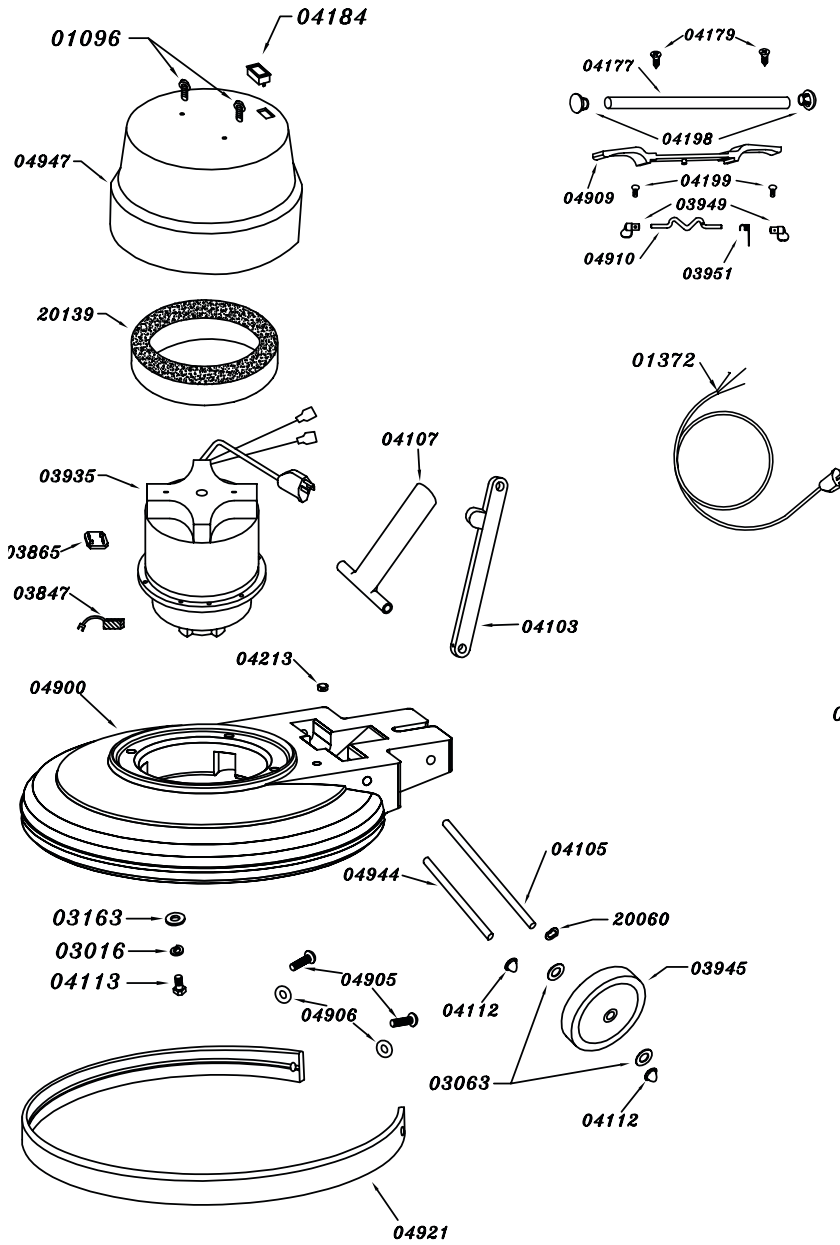

Parts - Pièces

Base Assembly (04985)

Drive Pad

Handle Assembly (04972)

Switch Box DS Cover Assembly (04193)

19915/19915S
Integra TX DS 19"

Base Assembly (04985)

Part N.	Description	Quantity
01096	10-24 x 1/2" Phillips Screw	2
03016	5/16 Lockwasher	4
03063	1/2" Nylon Washer	4
03163	5/16" Flat Washer	4
03935	1 1/2 HP DC Motor c/w Gearbox 11:1	1
03945	5" Wheel	2
04103	Handle Brace	1
04105	Axle Shaft	1
04107	T-Handle Support	1
04112	Axle end cap	4
04113	5/16- 18 X 1 1/2" Bolt	4
04167	Hitch Pin	1
04184	Indicator Light	1
04213	Water Hole Plug	1
04900	Chassis 19"	1
04905	1/4-20 X 3/4" Phillips Screw	2
04906	1/4" Washer	2
04921	Bumper 19"	1
04944	T-Support Axle	1
04947	Motor Cover	1
20060	1/2" Tension Washer	2
20139	Foam Shroud	1

Optional Spare Parts

Part N.	Description	Quantity
03847	Carbon brush 4 per Set	1
03865	Rectifier	1

Handle Assembly (04972)

Part N.	Description	Quantity
01372	Power Cord 50' / 15.24M	1
01745	Pigtail 42"	1
03789	Foam Handle Grip	2
03949	Safety Switch Knob	2
03951	Safety Switch Spring	1
04131	Switch Box	1
04137	Cord Hook	1
04139	Chrome Handle Tube	1
04142	Cam Lever Assembly c/w 04147 plug	1
04148	Extension Rod	1
04151	Tapered Sleeve	1
04152	Handle Wedge	1
04155	Cable Spring	1
04158	Bushing	2
04159	5/16" x 18 Nylon Lock Nut	2
04173	3/8" Grommet	1
04177	Handle Tube	1
04179	#14-1 1/2" Flat head Screw	2
04190	8-32 X 1/2" Phillips Screw	4
04198	Handle Tube Plug	2
04199	8-32 X 1/4" Phillips Screw	3
04248	1/4-20 X 3/4" Bolt	3
04260	5/16-18 X 5/16" Set Screw	1
04909	Trigger	1
04910	Safety Switch Lever	1
20002	1/4"-20 Nylon Lock Nut	2
20484	Cord Grip	2
22305	3/8"-16 Flanged Accorn Nut	1

Drive Pad

Part N.	Description	Quantity
04382	Clutch Plate c/w screws (6)	1
40278	Standard Drive Pad 18"	1
42106	Red Buffing Pad 19" (5/cs)	0.2
40218	High Speed Drive Pad Assembly 18" c/w 04382 Clutch Plate and screws (6) * 199155 version only	1