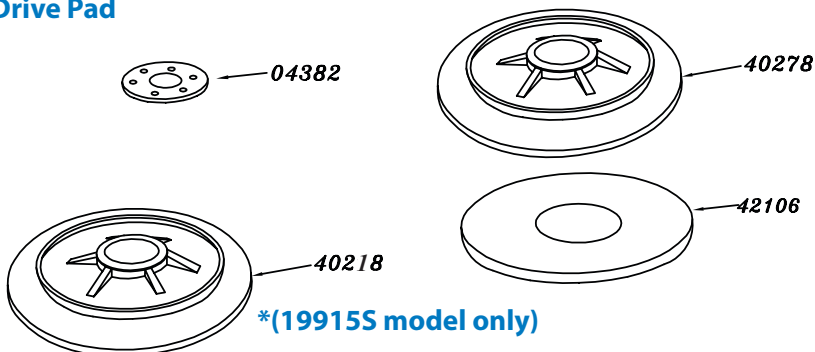

Parts - Pièces

Base Assembly (04985)

Drive Pad

Handle Assembly (04972)

Switch Box DS Cover Assembly (04193)

19915/19915S
Integra TX DS 19"

Base Assembly (04985)

Part N.	Description	Quantity
01096	10-24 x 1/2" Phillips Screw	2
03016	5/16 Lockwasher	4
03063	1/2" Nylon Washer	4
03163	5/16" Flat Washer	4
03935	1 1/2 HP DC Motor c/w Gearbox 11:1	1
03945	5" Wheel	2
04103	Handle Brace	1
04105	Axle Shaft	1
04107	T-Handle Support	1
04112	Axle end cap	4
04113	5/16- 18 X 1 1/2" Bolt	4
04167	Hitch Pin	1
04184	Indicator Light	1
04213	Water Hole Plug	1
04900	Chassis 19"	1
04905	1/4-20 X 3/4" Phillips Screw	2
04906	1/4" Washer	2
04921	Bumper 19"	1
04944	T-Support Axle	1
04947	Motor Cover	1
20060	1/2" Tension Washer	2
20139	Foam Shroud	1

Switch Box DS Cover Assembly (04193)

Part N.	Description	Quantity
03699	1 1/2 HP Micro Switch	1
03954	6/32 x 1/4" Phillips Screw	2
04133	Switch Box Cover	1
04163	Hi-Low Switch	1
04166	8-32 X 1/4" Phillips Screw	4
04169	6-32 X 7/8" Phillips Screw	2
04340	Speed Control	1
04366	Lead Wire	1
20031	Internal Lock Washer	2

Optional Spare Parts

Part N.	Description	Quantity
03847	Carbon brush 4 per Set	1
03865	Rectifier	1

Handle Assembly (04972)

Part N.	Description	Quantity
01372	Power Cord 50' / 15.24M	1
01745	Pigtail 42"	1
03789	Foam Handle Grip	2
03949	Safety Switch Knob	2
03951	Safety Switch Spring	1
04131	Switch Box	1
04137	Cord Hook	1
04139	Chrome Handle Tube	1
04142	Cam Lever Assembly c/w 04147 plug	1
04148	Extension Rod	1
04151	Tapered Sleeve	1
04152	Handle Wedge	1
04155	Cable Spring	1
04158	Bushing	2
04159	5/16" x 18 Nylon Lock Nut	2
04173	3/8" Grommet	1
04177	Handle Tube	1
04179	#14-1 1/2" Flat head Screw	2
04190	8-32 X 1/2" Phillips Screw	4
04198	Handle Tube Plug	2
04199	8-32 X 1/4" Phillips Screw	3
04248	1/4-20 X 3/4" Bolt	3
04260	5/16-18 X 5/16" Set Screw	1
04909	Trigger	1
04910	Safety Switch Lever	1
20002	1/4"-20 Nylon Lock Nut	2
20484	Cord Grip	2
22305	3/8"-16 Flanged Accorn Nut	1