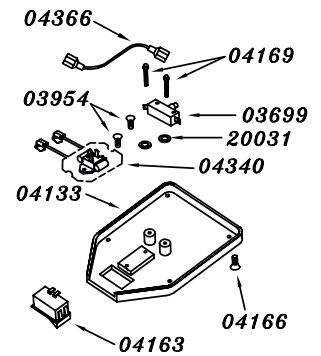

Parts - Pièces

Base Assembly (04985)

Drive Pad

Handle Assembly (04972)

Switch Box DS Cover Assembly (04193)

19915/19915S
Integra TX DS 19"

Base Assembly (04985)

Part N.	Description	Quantity
01096	10-24 x 1/2" Phillips Screw	2
03016	5/16 Lockwasher	4
03063	1/2" Nylon Washer	4
03163	5/16" Flat Washer	4
03935	1 1/2 HP DC Motor c/w Gearbox 11:1	1
03945	5" Wheel	2
04103	Handle Brace	1
04105	Axle Shaft	1
04107	T-Handle Support	1
04112	Axle end cap	4
04113	5/16- 18 X 1 1/2" Bolt	4
04167	Hitch Pin	1
04184	Indicator Light	1
04213	Water Hole Plug	1
04900	Chassis 19"	1
04905	1/4-20 X 3/4" Phillips Screw	2
04906	1/4" Washer	2
04921	Bumper 19"	1
04944	T-Support Axle	1
04947	Motor Cover	1
20060	1/2" Tension Washer	2
20139	Foam Shroud	1

Switch Box DS Cover Assembly (04193)

Part N.	Description	Quantity
03699	1 1/2 HP Micro Switch	1
03954	6/32 x 1/4" Phillips Screw	2
04133	Switch Box Cover	1
04163	Hi-Low Switch	1
04166	8-32 X 1/4" Phillips Screw	4
04169	6-32 X 7/8" Phillips Screw	2
04340	Speed Control	1
04366	Lead Wire	1
20031	Internal Lock Washer	2

Optional Spare Parts

Part N.	Description	Quantity
03847	Carbon brush 4 per Set	1
03865	Rectifier	1

Handle Assembly (04972)

Part N.	Description	Quantity
01372	Power Cord 50' / 15.24M	1
01745	Pigtail 42"	1
03789	Foam Handle Grip	2
03949	Safety Switch Knob	2
03951	Safety Switch Spring	1
04131	Switch Box	1
04137	Cord Hook	1
04139	Chrome Handle Tube	1
04142	Cam Lever Assembly c/w 04147 plug	1
04148	Extension Rod	1
04151	Tapered Sleeve	1
04152	Handle Wedge	1
04155	Cable Spring	1
04158	Bushing	2
04159	5/16" x 18 Nylon Lock Nut	2
04173	3/8" Grommet	1
04177	Handle Tube	1
04179	#14-1 1/2" Flat head Screw	2
04190	8-32 X 1/2" Phillips Screw	4
04198	Handle Tube Plug	2
04199	8-32 X 1/4" Phillips Screw	3
04248	1/4-20 X 3/4" Bolt	3
04260	5/16-18 X 5/16" Set Screw	1
04909	Trigger	1
04910	Safety Switch Lever	1
20002	1/4"-20 Nylon Lock Nut	2
20484	Cord Grip	2
22305	3/8"-16 Flanged Accorn Nut	1