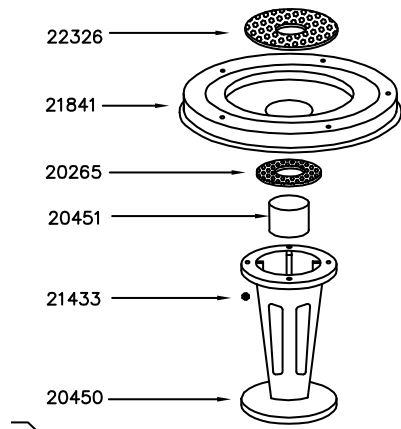

Vac Head Assembly / Tête de l'aspirateur (22004)

Part N.	Description	Quantity
04175	Female Connector	2
20005	Screen Plug	1
20018	8-32" x 1/2" Socket Screw	9
20031	Lock Washer	1
20063	8/32" X 1/4" Socket Screw	5
20070	Shroud Gasket	1
20093	Shroud Filter	1
20094	Motor Cover Gasket	1
20127	8/32" X 1 " Socket Screw	2
20203	8/32" Hex Nut	2
20265	Wet Shut-off Gasket	1
20304	Vac Handle	1
20450	Float Cast	1
20451	Float Shut-off	1
20484	Cord Grip	2
21040	Switch Guard	1
21041	Bending Guard Nut	1
21433	8/32" Nylon Lock Nut	9
21829	Medium Bi-Pass Motor	1
21841	Vac Lid	1
22196	Shroud Filter	1
22310	Medium Bi-Pass Vac Gasket	1
22313	#10 X 3/8" Phillips Screw	2
22326	Motor Mount Gasket	
22362	Motor Cover	1
22374	Shroud Gasket Complete	1
25017	Vac Switch	1
25019	Vac Cable Assembly 50'/15.24M	1
26032	Screw 1"x10/16" PHS	4
26040	Wire Assembly Ground	1
26485E-1	Motor Plate	1
21760	Carbon Brush Kit	1

Vac Cable Assembly / Cable de l'aspirateur (25019)

Part N.	Description	Quantity
20489	Bushing	1
20490	Bending Guard	1
21082	Cord Grip	1
26050	Cable 50' / 15.24M	1

Parts - Pièces

Vac Head Assembly (22004) Tête de l'aspirateur (22004)

Vac Lid Adaptor Kit (20452) Adapteur pour couvert de l'aspirateur (20452)

Filters / Filtres

Vac Cable Assembly (25019) Cable de l'aspirateur (25019)

Vac Lid Adaptor Kit / Adapteur pour couvert de l'aspirateur (20452)

Part N.	Description	Quantity
20018	8-32" x 1/2" Socket Screw	5
22326	Motor Mount Gasket	1
20265	Wet Shut-off Gasket	1
20450	Float Cast	1
20451	Float Shut-off	1
21433	8/32" Nylon Lock Nut	9
21841	Vac Lid	1