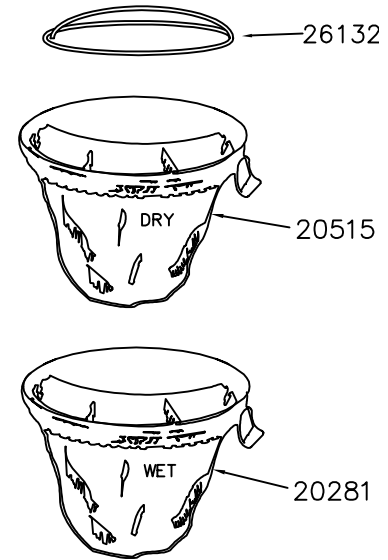

Dolly Assembly / Chariot XL12 / XL18 / PC-3 (26260)

Part N.	Description	Quantity
01194	1/4" X 20 Hex Nut	3
01202	1/4" Washer	3
02965	Caster Socket	2
03063	1/2" Nylon Washer	4
04112	Axle End Cap	2
20027	3" Caster	2
20060	1/2" Tension Washer	2
26245	1/4" x 3/4" Carriage Bolt	3
26249	Dolly Frame XL12 / XL18 / 90P	1
26265	10" Grey Wheel	2

Vac Head Assembly / Tête de l'aspirateur (22004)

Part N.	Description	Quantity
04175	Female Connector	2
20005	Screen Plug	1
20018	8-32" x 1/2" Socket Screw	9
20031	Lock Washer	1
20063	8/32" X 1/4" Socket Screw	5
20070	Shroud Gasket	1
20093	Shroud Filter	1
20094	Motor Cover Gasket	1
20127	8/32" X 1 " Socket Screw	2
20203	8/32" Hex Nut	2
20265	Wet Shut-off Gasket	1
20304	Vac Handle	1
20450	Float Cast	1
20451	Float Shut-off	1
20484	Cord Grip	2
21040	Switch Guard	1
21041	Bending Guard Nut	1
21433	8/32" Nylon Lock Nut	9
21829	Medium Bi-Pass Motor	1
21841	Vac Lid	1
22196	Shroud Filter	1
22310	Medium Bi-Pass Vac Gasket	1
22313	#10 X 3/8" Phillips Screw	2
22326	Motor Mount Gasket	
22362	Motor Cover	1
22374	Shroud Gasket Complete	1
25017	Vac Switch	1
25019	Vac Cable Assembly 50'/15.24M	1
26032	Screw 1"x10/16" PHS	4
26040	Wire Assembly Ground	1
26485E-1	Motor Plate	1
21760	Carbon Brush Kit	1

Vac Cable Assembly / Cable de l'aspirateur (25019)

Part N.	Description	Quantity
20489	Bushing	1
20490	Bending Guard	1
21082	Cord Grip	1
26050	Cable 50' / 15.24M	1

Parts - Pièces

Vac Head Assembly (22004) Tête de l'aspirateur (22004)

Vac Lid Adaptor Kit (20452) Adapteur pour couvert de l'aspirateur (20452)

Filters / Filtres

Vac Cable Assembly (25019) Cable de l'aspirateur (25019)

Vac Lid Adaptor Kit / Adapteur pour couvert de l'aspirateur (20452)