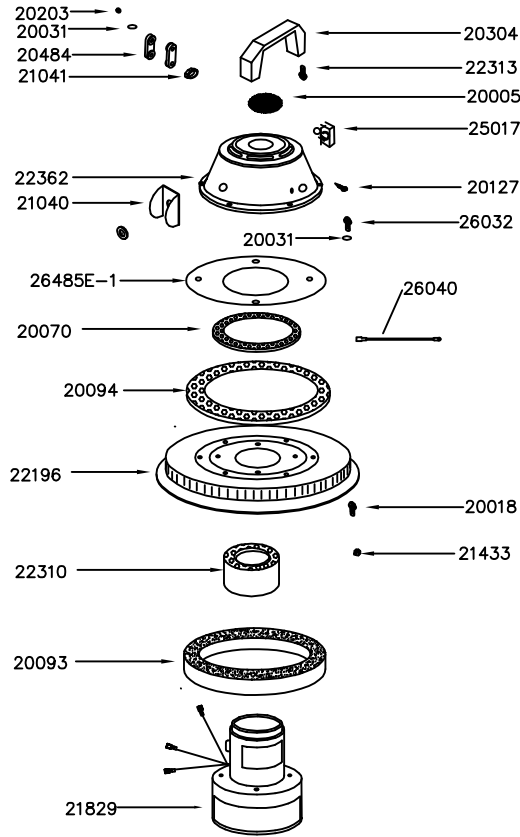

Dolly Assembly / Chariot XL12 / XL18 / PC-3 (26260)

Part N.	Description	Quantity
01194	1/4" X 20 Hex Nut	3
01202	1/4" Washer	3
02965	Caster Socket	2
03063	1/2" Nylon Washer	4
04112	Axle End Cap	2
20027	3" Caster	2
20060	1/2" Tension Washer	2
26245	1/4" x 3/4" Carriage Bolt	3
26249	Dolly Frame XL12 / XL18 / 90P	1
26265	10" Grey Wheel	2

Vac Head Assembly / Tête de l'aspirateur (22004)

Part N.	Description	Quantity
04175	Female Connector	2
20005	Screen Plug	1
20018	8-32" x 1/2" Socket Screw	9
20031	Lock Washer	1
20063	8/32" X 1/4" Socket Screw	5
20070	Shroud Gasket	1
20093	Shroud Filter	1
20094	Motor Cover Gasket	1
20127	8/32" X 1 " Socket Screw	2
20203	8/32" Hex Nut	2
20265	Wet Shut-off Gasket	1
20304	Vac Handle	1
20450	Float Cast	1
20451	Float Shut-off	1
20484	Cord Grip	2
21040	Switch Guard	1
21041	Bending Guard Nut	1
21433	8/32" Nylon Lock Nut	9
21829	Medium Bi-Pass Motor	1
21841	Vac Lid	1
22196	Shroud Filter	1
22310	Medium Bi-Pass Vac Gasket	1
22313	#10 X 3/8" Phillips Screw	2
22326	Motor Mount Gasket	
22362	Motor Cover	1
22374	Shroud Gasket Complete	1
25017	Vac Switch	1
25019	Vac Cable Assembly 50'/15.24M	1
26032	Screw 1"x10/16" PHS	4
26040	Wire Assembly Ground	1
26485E-1	Motor Plate	1
21760	Carbon Brush Kit	1

Vac Cable Assembly / Cable de l'aspirateur (25019)

Part N.	Description	Quantity
20489	Bushing	1
20490	Bending Guard	1
21082	Cord Grip	1
26050	Cable 50' / 15.24M	1

Parts - Pièces

Vac Head Assembly (22004) Tête de l'aspirateur (22004)