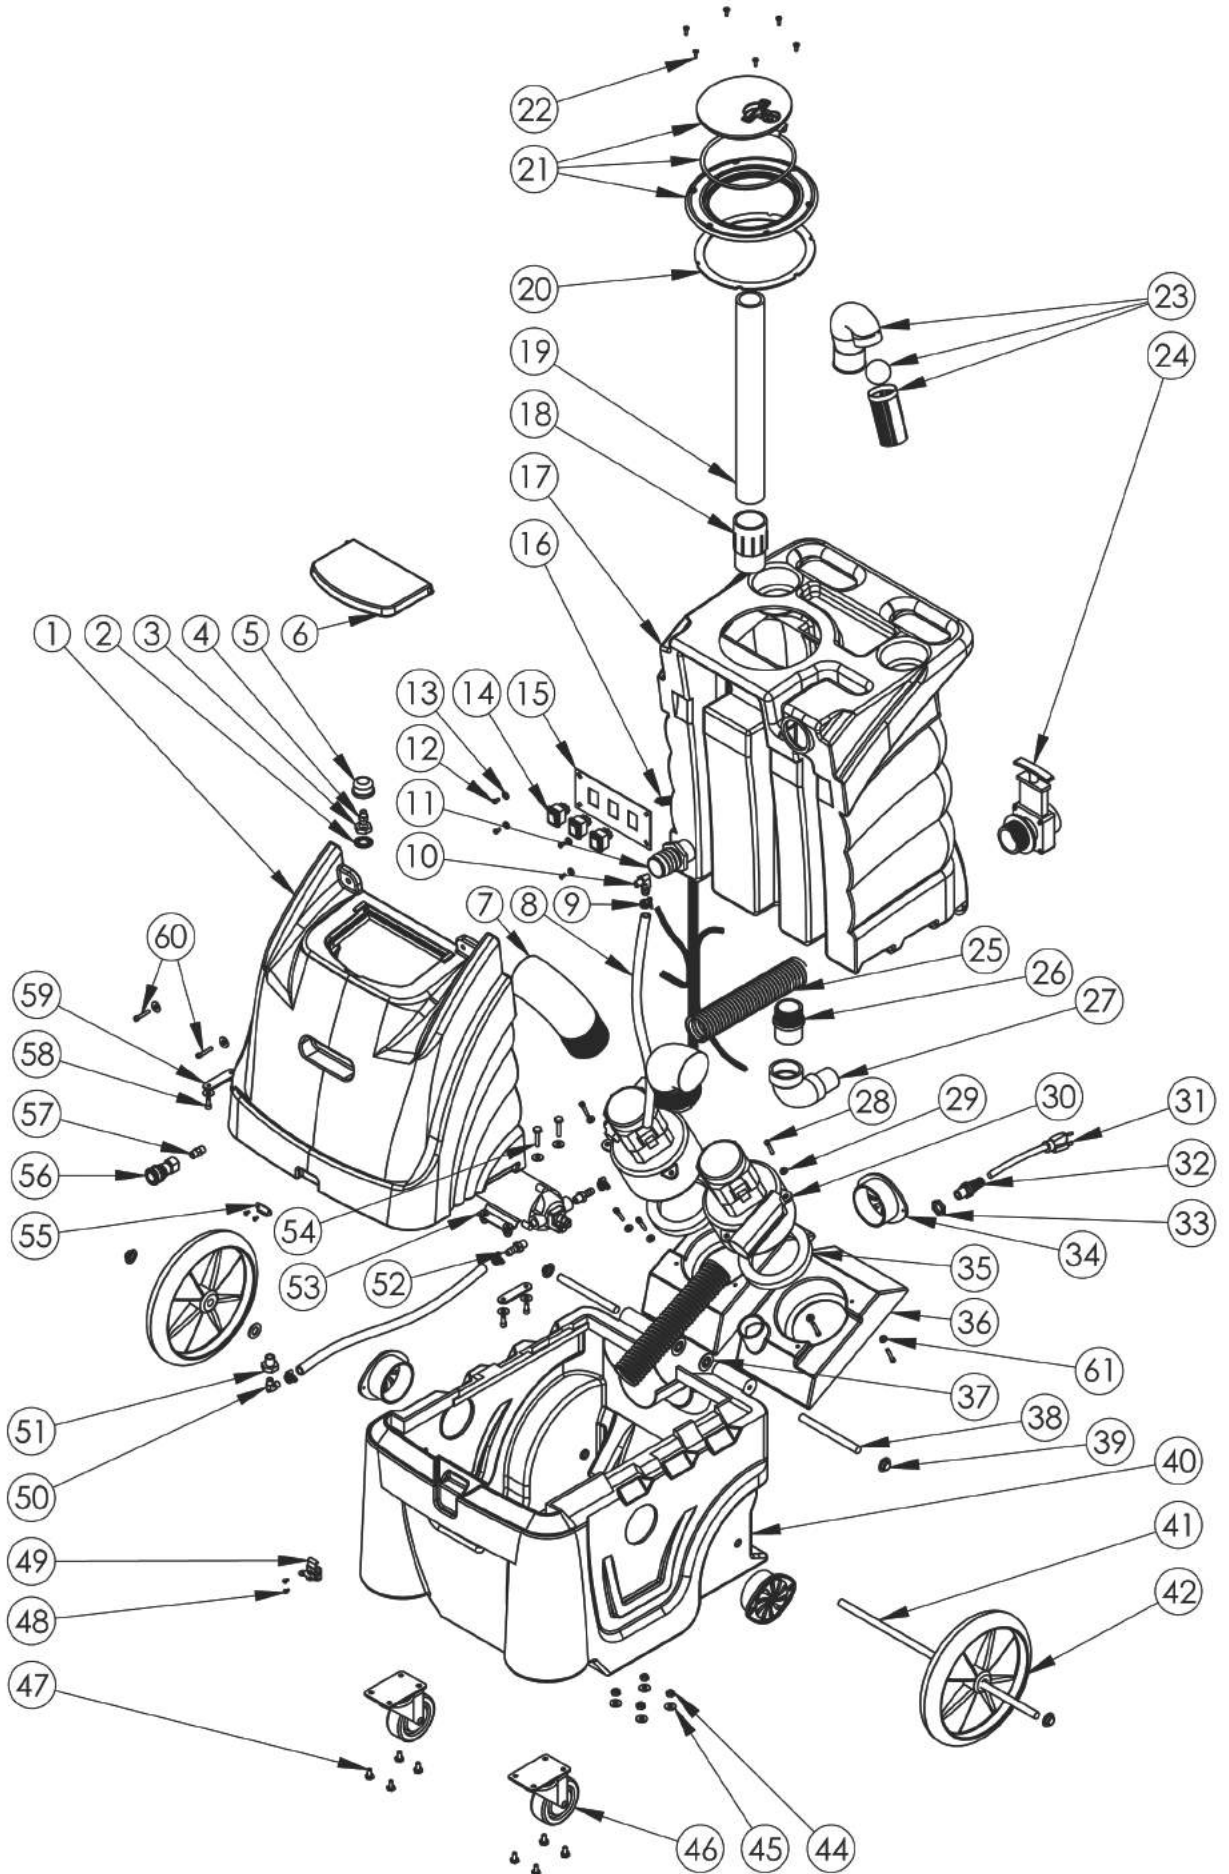

Parts - Pièces

19386
Power Clean 1200 XT-100 Box Extractor / Extracteur à tapis