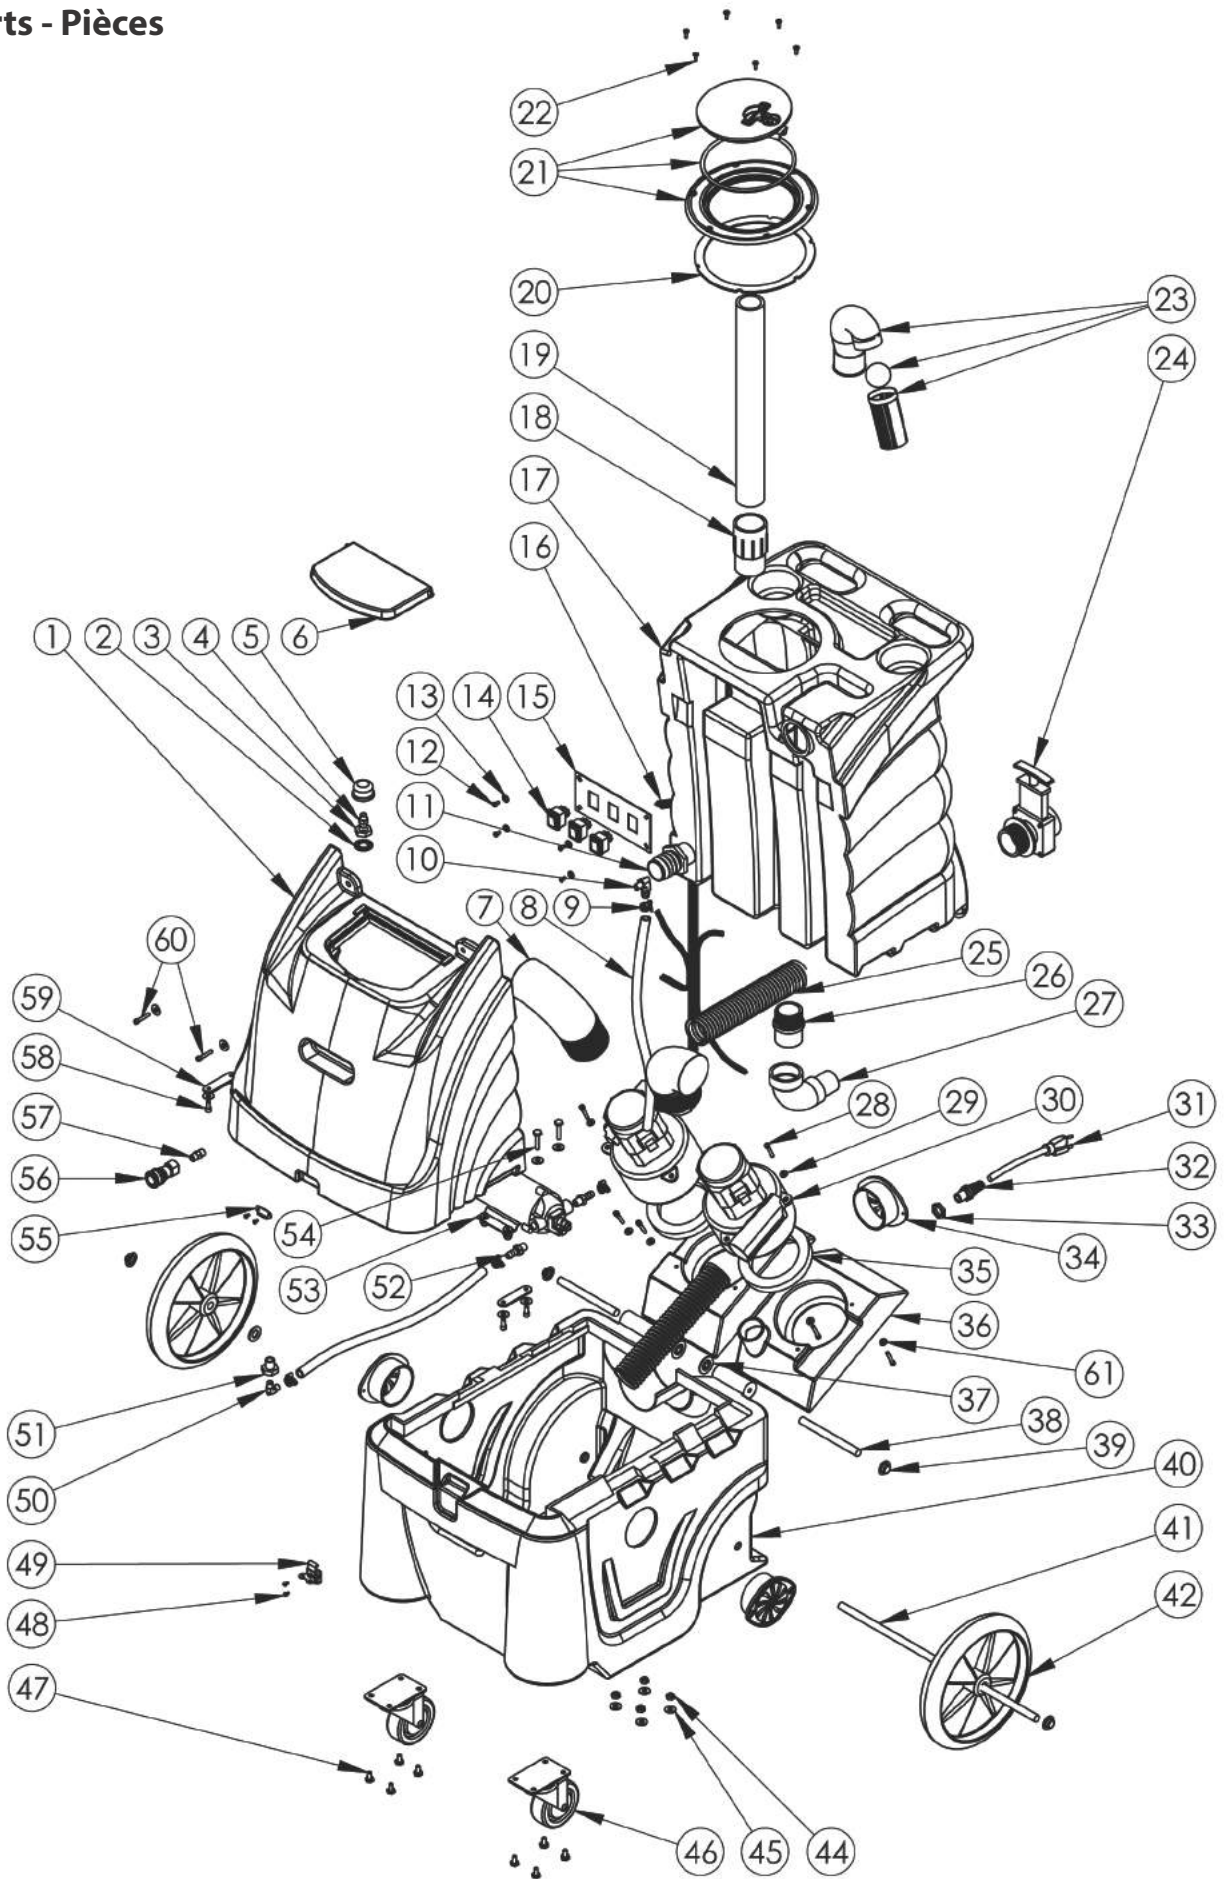

Parts - Pièces

19386  
Power Clean 1200 XT-100 Box Extractor / Extracteur à tapis

Part N.	Description	Quantity	Drawing N.
SN-12-MB-BLKGRAN	12 Gal. Motor Base Blk.Granite	1.00	40
10-0836	19" Axle	1.00	41
10-0807	Wheels	2.00	42
10-0840	Nylon Washer for Axle	8.00	43
10-0835-N	Nut for Pump Bolt	4.00	44
10-0834	Pump Flat Washer	10.00	45
10-0808	Caster	2.00	46
10-0816	Caster Bolt	8.00	47
10-0379	8-32 x 3/8 Screw	8.00	48
10-0400-D	Latch	1.00	49
80-0026	3/8 Barb x 1/4MPT 90°	2.00	50
80-0017	Bulk Head Fitting	1.00	51
10-0823	3/8" Barb x 3/8" Male	2.00	52
10-0812	100psi Pump	1.00	53
10-0835-B	Pump Bolt 100psi	4.00	54
10-0400-C	Keeper Latch	1.00	55
10-0868	1/4" Female QD	1.00	56
10-0846	1/4" MPT Hex Nipple	1.00	57
10-0832	S/R Strap Bolts	4.00	58
10-0831	S/R Bracket	2.00	59
10-0818	S/R Top of Tank Bolt	2.00	60
10-0023	Shoulder & Waist Belt Washer	4.00	61