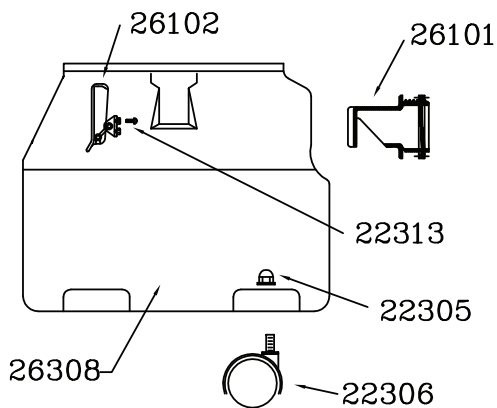

Parts / Pièces

Targa Head Enviro Vac (26200-1)

Tank Assembly: Enviro Vac/Targa 330 (26330)

Hose Assembly 1¼" X 8' (28992)

Filters

Parts / Pièces

Targa Head Enviro Vac (26200-1)

Part N.	Description	Quantity
04182	FEMALE CONNECTOR	2
04198	PLUG – DOME	1
04349	SPEED CONTROL	1
21830	VAC MOTOR BY-PASS	1
20066	MOTOR GASKET	1
26001	SWITCH PLATE	1
26002	SWITCH – 2 SPEED	1
26003	POWER OUTLET PLUG	1
26006	MOTOR HOUSING – BLUE	2
26012	FILTER CAGE – SMALL	1
26026	TOP FOAM DISC	1
26027	ACCOUSTIC FOAM – LOWER	8
26032	SCREW – 1 X 10/16" PHS	2
26050	POWER CORD – 35'/10.7M	1
26147	HOUSING GASKET	2
26038	WIRE ASSEMBLY – BLACK	1
26041	WIRE ASSEMBLY – GROUND	1
26055	MOTOR GASKET – UPPER	1
26117	SCREW #8 X ¾" PHS	12

Tank Assembly: Enviro Vac/Targa 330 (26330)

Part N.	Description	Quantity
22305	NUT – 3/8-16 ACORN FLANGED	4
22306	CASTER	4
22313	SCREW – #10 X 3/8" PHS	4
26101	INLET AIR DEFLECTOR	1
26102	TANK CLAMP	2
26308	TANK ENVIRO/330 – GREEN	1

Hose Assembly 1¼" X 8' (28992)

Part N.	Description	Quantity
26104	INLET SWIVEL NUT	1
26111	HOSE 1½" X 8'	1
26114	HOSE CUFF 1½" – 1¼"	1

Filters

Part N.	Description	Quantity
26018VG	TARGA FILTER – DRY SMALL	1
26141	JOGGER RING	1
28501	FILTER BAGS – S (10 PK)	0.1