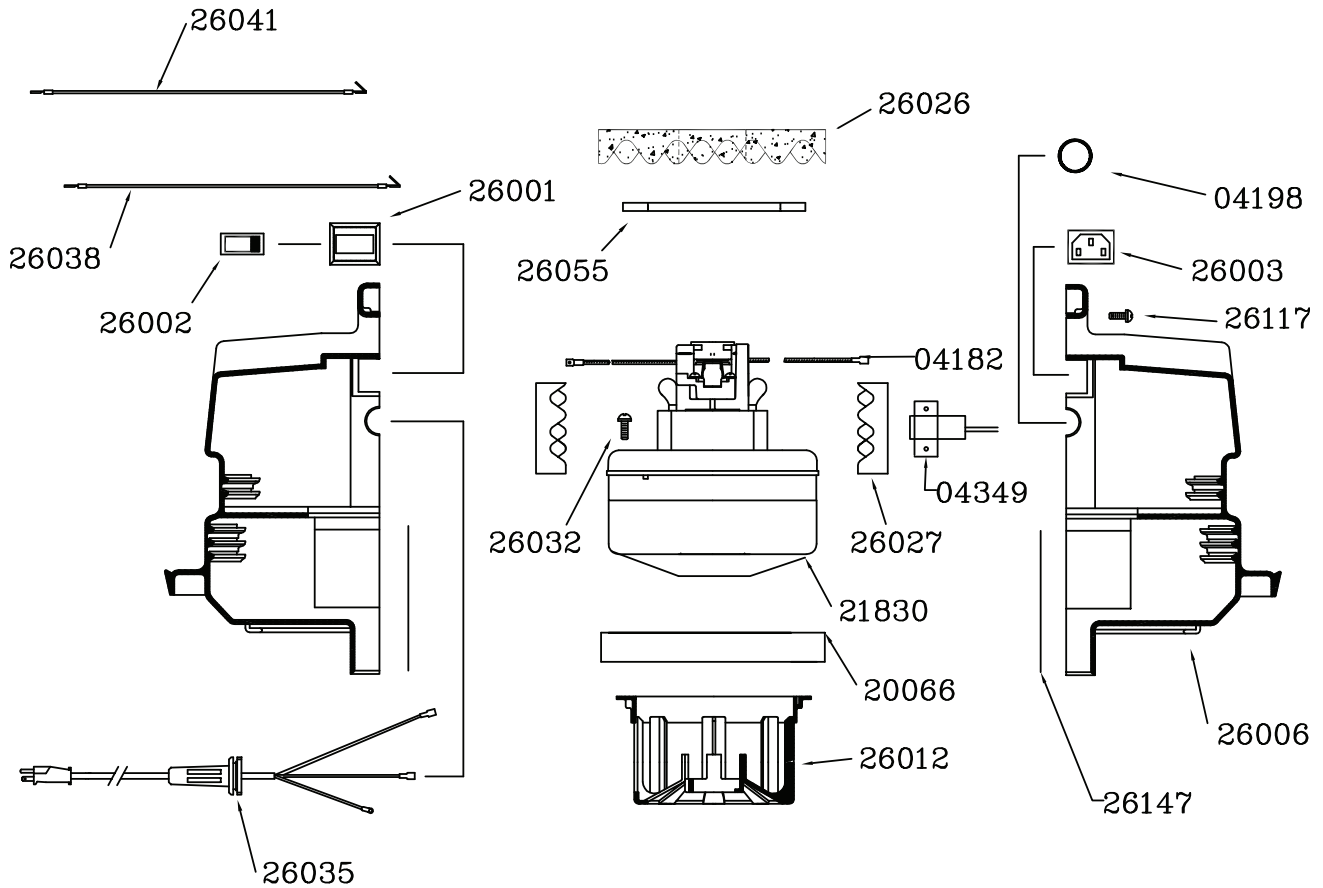

Parts / Pièces

Targa Head Enviro Vac (26200-1)

Tank Assembly: Enviro Vac/Targa 330 (26330)

Hose Assembly 1¼" X 8' (28992)

Filters

Parts / Pièces

Targa Head Enviro Vac (26200-1)

Part N.	Description	Quantity
04182	FEMALE CONNECTOR	2
04198	PLUG – DOME	1
04349	SPEED CONTROL	1
21830	VAC MOTOR BY-PASS	1
20066	MOTOR GASKET	1
26001	SWITCH PLATE	1
26002	SWITCH – 2 SPEED	1
26003	POWER OUTLET PLUG	1
26006	MOTOR HOUSING – BLUE	2
26012	FILTER CAGE – SMALL	1
26026	TOP FOAM DISC	1
26027	ACCOUSTIC FOAM – LOWER	8
26032	SCREW – 1 X 10/16" PHS	2
26050	POWER CORD – 35'/10.7M	1
26147	HOUSING GASKET	2
26038	WIRE ASSEMBLY – BLACK	1
26041	WIRE ASSEMBLY – GROUND	1
26055	MOTOR GASKET – UPPER	1
26117	SCREW #8 X ¾" PHS	12

Tank Assembly: Enviro Vac/Targa 330 (26330)

Part N.	Description	Quantity
22305	NUT – 3/8-16 ACORN FLANGED	4
22306	CASTER	4
22313	SCREW – #10 X 3/8" PHS	4
26101	INLET AIR DEFLECTOR	1
26102	TANK CLAMP	2
26308	TANK ENVIRO/330 – GREEN	1

Hose Assembly 1¼" X 8' (28992)

Part N.	Description	Quantity
26104	INLET SWIVEL NUT	1
26111	HOSE 1½" X 8'	1
26114	HOSE CUFF 1½" – 1¼"	1

Filters

Part N.	Description	Quantity
26018VG	TARGA FILTER – DRY SMALL	1
26141	JOGGER RING	1
28501	FILTER BAGS – S (10 PK)	0.1