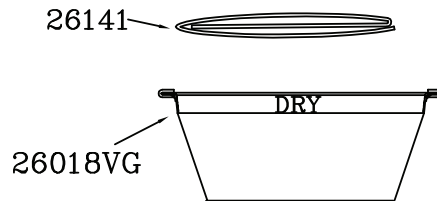

Parts / Pièces

Targa Head Enviro Vac (26200-1)

Tank Assembly: Enviro Vac/Targa 330 (26330)

Hose Assembly 1¼" X 8' (28992)

Filters

Parts / Pièces

Targa Head Enviro Vac (26200-1)

Part N.	Description	Quantity
04182	FEMALE CONNECTOR	2
04198	PLUG – DOME	1
04349	SPEED CONTROL	1
21830	VAC MOTOR BY-PASS	1
20066	MOTOR GASKET	1
26001	SWITCH PLATE	1
26002	SWITCH – 2 SPEED	1
26003	POWER OUTLET PLUG	1
26006	MOTOR HOUSING – BLUE	2
26012	FILTER CAGE – SMALL	1
26026	TOP FOAM DISC	1
26027	ACCOUSTIC FOAM – LOWER	8
26032	SCREW – 1 X 10/16" PHS	2
26050	POWER CORD – 35'/10.7M	1
26147	HOUSING GASKET	2
26038	WIRE ASSEMBLY – BLACK	1
26041	WIRE ASSEMBLY – GROUND	1
26055	MOTOR GASKET – UPPER	1
26117	SCREW #8 X ¾" PHS	12

Tank Assembly: Enviro Vac/Targa 330 (26330)

Part N.	Description	Quantity
22305	NUT – 3/8-16 ACORN FLANGED	4
22306	CASTER	4
22313	SCREW – #10 X 3/8" PHS	4
26101	INLET AIR DEFLECTOR	1
26102	TANK CLAMP	2
26308	TANK ENVIRO/330 – GREEN	1

Hose Assembly 1¼" X 8' (28992)

Part N.	Description	Quantity
26104	INLET SWIVEL NUT	1
26111	HOSE 1½" X 8'	1
26114	HOSE CUFF 1½" – 1¼"	1

Filters

Part N.	Description	Quantity
26018VG	TARGA FILTER – DRY SMALL	1
26141	JOGGER RING	1
28501	FILTER BAGS – S (10 PK)	0.1