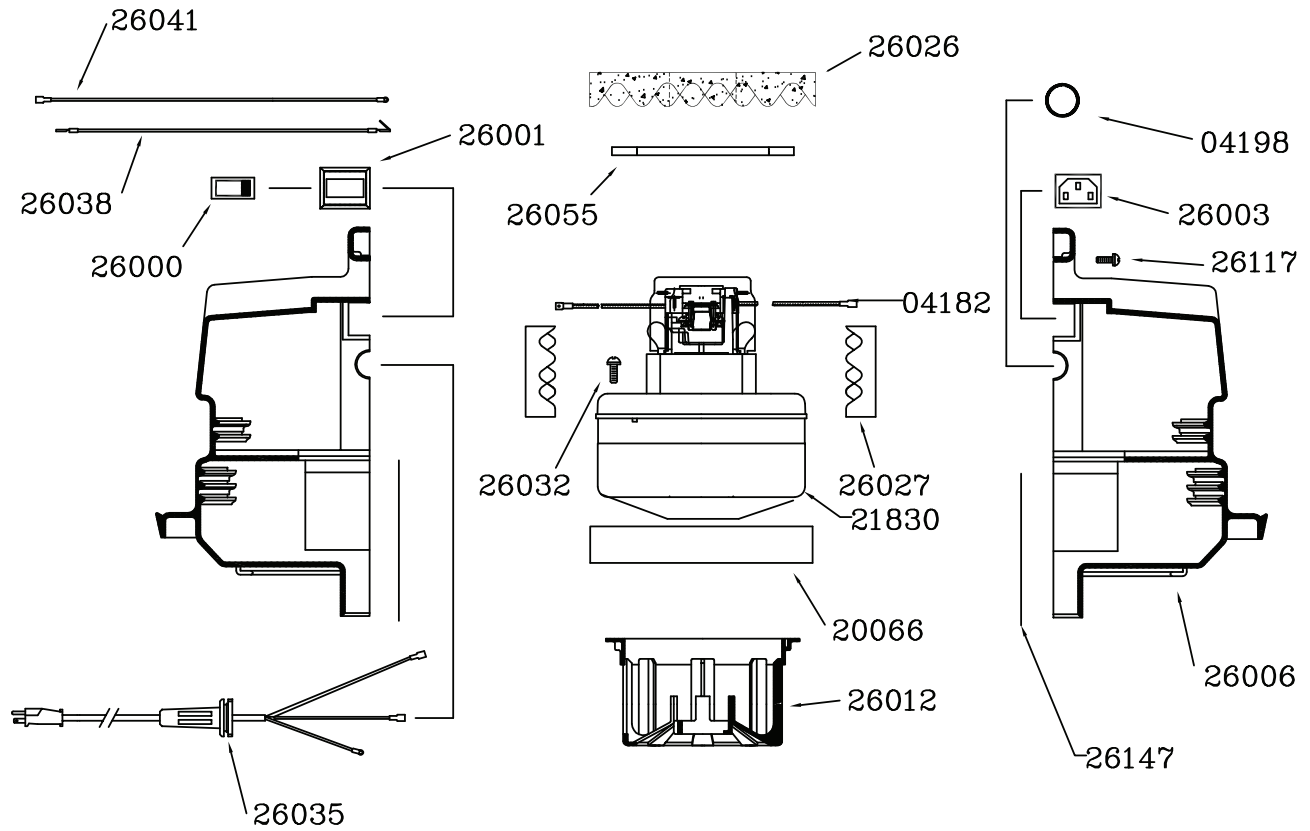

Parts / Pièces

Targa Head 330 (26200)

Tank Assembly: Enviro Vac/Targa 330 (26330)

Hose Assembly 1¼" X 8' (28992)

Filters

Parts / Pièces

Targa Head Enviro Vac (26200-1)

Part N.	Description	Quantity
04182	FEMALE CONNECTOR	2
04198	PLUG – DOME	1
20066	MOTOR GASKET	1
21830	VAC MOTOR BY PASS	1
26000	ROCKER SWITCH	1
26001	SWITCH PLATE	1
26003	POWER OUTLET PLUG	1
26006	MOTOR HOUSING – BLUE	2
26012	FILTER CAGE – SMALL	1
26027	ACCOUSTIC FOAM – LOWER	8
26026	TOP FOAM DISC	1
26032	SCREW – 1 X 10/16" PHS	2
26035	POWER CORD – 35'/10.7M	1
26038	WIRE ASSEMBLY – BLACK	1
26041	WIRE ASSEMBLY – BLACK	1
26055	WIRE ASSEMBLY – GROUND	1
26055	MOTOR GASKET – UPPER	1
26117	SCREW – #8 X ¾" PHS	12
26147	HOUSING GASKET	2

Tank Assembly: Enviro Vac/Targa 330 (26330)

Part N.	Description	Quantity
22305	NUT – 3/8-16 ACORN FLANGED	4
22306	CASTER	4
22313	SCREW – #10 X 3/8" PHS	4
26101	INLET AIR DEFLECTOR	1
26102	TANK CLAMP	2
26308	TANK ENVIRO/330 – GREEN	1

Hose Assembly 1¼" X 8' (28992)

Part N.	Description	Quantity
26104	INLET SWIVEL NUT	1
26111	HOSE 1½" X 8'	1
26114	HOSE CUFF 1½" – 1¼"	1

Filters

Part N.	Description	Quantity
26018VG	TARGA FILTER – DRY SMALL	1
26141	JOGGER RING	1
28501	FILTER BAGS – S (10 PK)	0.1