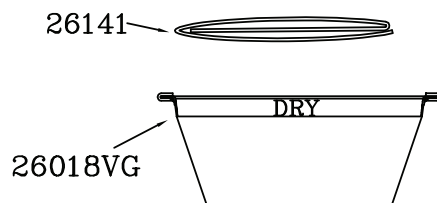

Parts / Pièces

Targa Head 330 (26200)

Tank Assembly: Enviro Vac/Targa 330 (26330)

Hose Assembly 1¼" X 8' (28992)

Filters

Parts / Pièces

Targa Head Enviro Vac (26200-1)

Part N.	Description	Quantity
04182	FEMALE CONNECTOR	2
04198	PLUG – DOME	1
20066	MOTOR GASKET	1
21830	VAC MOTOR BY PASS	1
26000	ROCKER SWITCH	1
26001	SWITCH PLATE	1
26003	POWER OUTLET PLUG	1
26006	MOTOR HOUSING – BLUE	2
26012	FILTER CAGE – SMALL	1
26027	ACCOUSTIC FOAM – LOWER	8
26026	TOP FOAM DISC	1
26032	SCREW – 1 X 10/16" PHS	2
26035	POWER CORD – 35'/10.7M	1
26038	WIRE ASSEMBLY – BLACK	1
26041	WIRE ASSEMBLY – BLACK	1
26055	WIRE ASSEMBLY – GROUND	1
26055	MOTOR GASKET – UPPER	1
26117	SCREW – #8 X ¾" PHS	12
26147	HOUSING GASKET	2

Tank Assembly: Enviro Vac/Targa 330 (26330)

Part N.	Description	Quantity
22305	NUT – 3/8-16 ACORN FLANGED	4
22306	CASTER	4
22313	SCREW – #10 X 3/8" PHS	4
26101	INLET AIR DEFLECTOR	1
26102	TANK CLAMP	2
26308	TANK ENVIRO/330 – GREEN	1

Hose Assembly 1¼" X 8' (28992)

Part N.	Description	Quantity
26104	INLET SWIVEL NUT	1
26111	HOSE 1½" X 8'	1
26114	HOSE CUFF 1½" – 1¼"	1

Filters

Part N.	Description	Quantity
26018VG	TARGA FILTER – DRY SMALL	1
26141	JOGGER RING	1
28501	FILTER BAGS – S (10 PK)	0.1