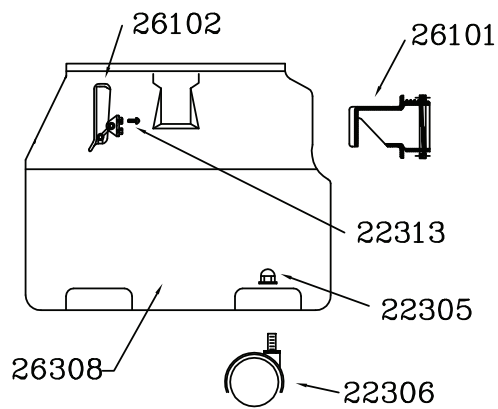

Parts / Pièces

Targa Head 330 (26200)

Tank Assembly: Enviro Vac/Targa 330 (26330)

Hose Assembly 1¼" X 8' (28992)

Filters

Parts / Pièces

Targa Head Enviro Vac (26200-1)

Part N.	Description	Quantity
04182	FEMALE CONNECTOR	2
04198	PLUG – DOME	1
20066	MOTOR GASKET	1
21830	VAC MOTOR BY PASS	1
26000	ROCKER SWITCH	1
26001	SWITCH PLATE	1
26003	POWER OUTLET PLUG	1
26006	MOTOR HOUSING – BLUE	2
26012	FILTER CAGE – SMALL	1
26027	ACCOUSTIC FOAM – LOWER	8
26026	TOP FOAM DISC	1
26032	SCREW – 1 X 10/16" PHS	2
26035	POWER CORD – 35'/10.7M	1
26038	WIRE ASSEMBLY – BLACK	1
26041	WIRE ASSEMBLY – BLACK	1
26055	WIRE ASSEMBLY – GROUND	1
26055	MOTOR GASKET – UPPER	1
26117	SCREW – #8 X ¾" PHS	12
26147	HOUSING GASKET	2

Tank Assembly: Enviro Vac/Targa 330 (26330)

Part N.	Description	Quantity
22305	NUT – 3/8-16 ACORN FLANGED	4
22306	CASTER	4
22313	SCREW – #10 X 3/8" PHS	4
26101	INLET AIR DEFLECTOR	1
26102	TANK CLAMP	2
26308	TANK ENVIRO/330 – GREEN	1

Hose Assembly 1¼" X 8' (28992)

Part N.	Description	Quantity
26104	INLET SWIVEL NUT	1
26111	HOSE 1½" X 8'	1
26114	HOSE CUFF 1½" – 1¼"	1

Filters

Part N.	Description	Quantity
26018VG	TARGA FILTER – DRY SMALL	1
26141	JOGGER RING	1
28501	FILTER BAGS – S (10 PK)	0.1