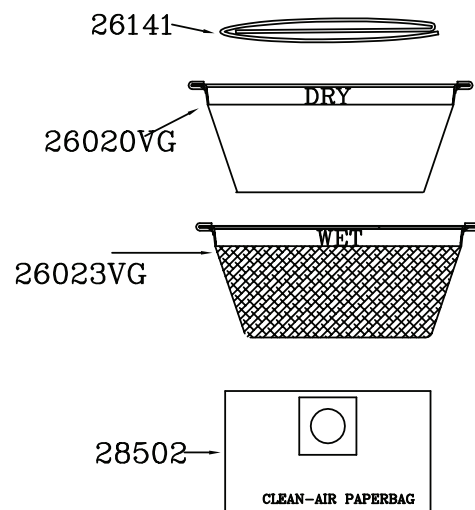

Parts / Pièces

Targa Head 990/XL 12/XL 18 (26202)

Tank Assembly: Targa 660/990 (26331)

Hose Assembly 1½" X 8' (28990)

Filters

Parts / Pièces

Targa Head 990/XL 12/XL 18 (26202)

Part N.	Description	Quantity
04182	FEMALE CONNECTOR	2
04198	PLUG – DOME	1
20066	MOTOR GASKET – LOWER	1
21830	VAC MOTOR – BI-PASS	1
26000	ROCKER SWITCH	1
26001	SWITCH PLATE	1
26003	POWER OUTLET PLUG	1
26006	MOTOR HOUSING – BLUE	2
26013	FILTER CAGE – LARGE	1
26014	FLOAT SHUT OFF	1
26026	TOP FOAM DISC	1
26027	ACCOUSTIC FOAM – LOWER	8
26032	SCREW – 1 X 10/16" PHS	2
26038	WIRE ASSEMBLY – BLACK	1
26041	WIRE ASSEMBLY – GROUND	1
26050	POWER CORD – 50'/15.24M	1
26055	MOTOR GASKET – UPPER	1
26117	SCREW – #8 X ¾" PHS	12
26147	HOUSING GASKET	2

Tank Assembly: Targa 660/990 (26331)

Part N.	Description	Quantity
22305	NUT 3/8-16 ACORN FLANGED	5
22306	CASTER	5
22313	SCREW #10 X 3/8" PHS	4
26101	INLET AIR DEFLECTOR	1
26102	TANK CLAMP	2
26309	TANK 660/990 – GREEN	1

Hose Assembly 1½" X 8' (28990)

Part N.	Description	Quantity
26104	INLET SWIVEL NUT	1
26111	HOSE 1½" X 8'	1
26113	HOSE CUFF 1½"	1

Filters

Part N.	Description	Quantity
26020VG	TARGA FILTER – DRY LARGE	1
26023VG	TARGA FILTER – WET LARGE	1
26141	JOGGER RING	1
28502	FILTER BAGS – LG (10 PK)	0.1