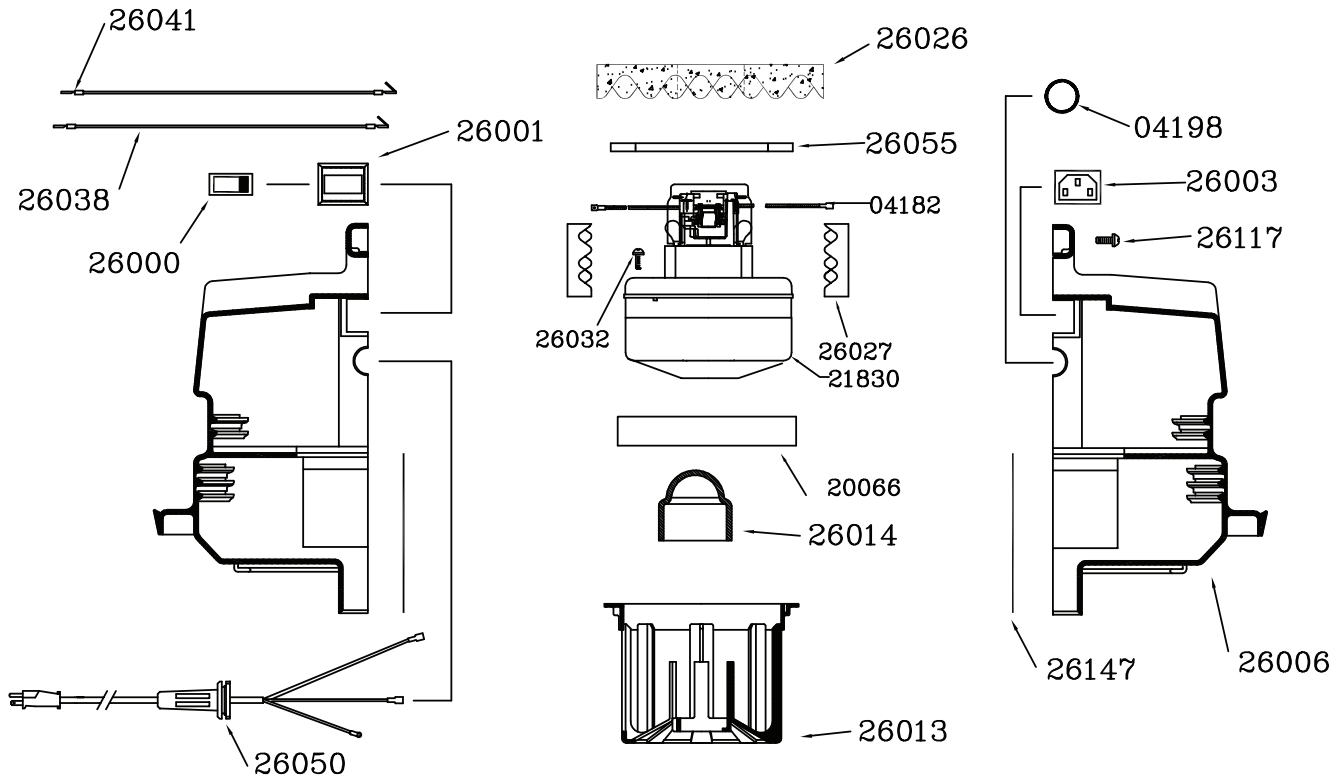

Parts / Pièces

Targa Head 990/XL 12/XL 18 (26202)

Tank Assembly: Targa 660/990 (26331)

Hose Assembly 1½" X 8' (28990)

Filters

Parts / Pièces

Targa Head 990/XL 12/XL 18 (26202)

Part N.	Description	Quantity
04182	FEMALE CONNECTOR	2
04198	PLUG – DOME	1
20066	MOTOR GASKET – LOWER	1
21830	VAC MOTOR – BI-PASS	1
26000	ROCKER SWITCH	1
26001	SWITCH PLATE	1
26003	POWER OUTLET PLUG	1
26006	MOTOR HOUSING – BLUE	2
26013	FILTER CAGE – LARGE	1
26014	FLOAT SHUT OFF	1
26026	TOP FOAM DISC	1
26027	ACCOUSTIC FOAM – LOWER	8
26032	SCREW – 1 X 10/16" PHS	2
26038	WIRE ASSEMBLY – BLACK	1
26041	WIRE ASSEMBLY – GROUND	1
26050	POWER CORD – 50'/15.24M	1
26055	MOTOR GASKET – UPPER	1
26117	SCREW – #8 X ¾" PHS	12
26147	HOUSING GASKET	2

Tank Assembly: Targa 660/990 (26331)

Part N.	Description	Quantity
22305	NUT 3/8-16 ACORN FLANGED	5
22306	CASTER	5
22313	SCREW #10 X 3/8" PHS	4
26101	INLET AIR DEFLECTOR	1
26102	TANK CLAMP	2
26309	TANK 660/990 – GREEN	1

Hose Assembly 1½" X 8' (28990)

Part N.	Description	Quantity
26104	INLET SWIVEL NUT	1
26111	HOSE 1½" X 8'	1
26113	HOSE CUFF 1½"	1

Filters

Part N.	Description	Quantity
26020VG	TARGA FILTER – DRY LARGE	1
26023VG	TARGA FILTER – WET LARGE	1
26141	JOGGER RING	1
28502	FILTER BAGS – LG (10 PK)	0.1