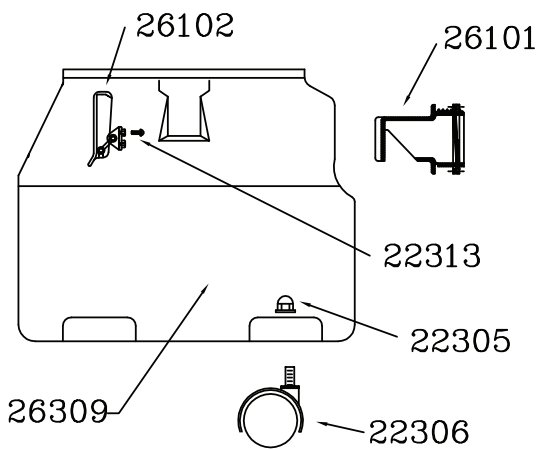

Parts / Pièces

Targa Head 990/XL 12/XL 18 (26202)

Tank Assembly: Targa 660/990 (26331)

Hose Assembly 1½" X 8' (28990)

Filters

Parts / Pièces

Targa Head 990/XL 12/XL 18 (26202)

Part N.	Description	Quantity
04182	FEMALE CONNECTOR	2
04198	PLUG – DOME	1
20066	MOTOR GASKET – LOWER	1
21830	VAC MOTOR – BI-PASS	1
26000	ROCKER SWITCH	1
26001	SWITCH PLATE	1
26003	POWER OUTLET PLUG	1
26006	MOTOR HOUSING – BLUE	2
26013	FILTER CAGE – LARGE	1
26014	FLOAT SHUT OFF	1
26026	TOP FOAM DISC	1
26027	ACCOUSTIC FOAM – LOWER	8
26032	SCREW – 1 X 10/16" PHS	2
26038	WIRE ASSEMBLY – BLACK	1
26041	WIRE ASSEMBLY – GROUND	1
26050	POWER CORD – 50'/15.24M	1
26055	MOTOR GASKET – UPPER	1
26117	SCREW – #8 X ¾" PHS	12
26147	HOUSING GASKET	2

Tank Assembly: Targa 660/990 (26331)

Part N.	Description	Quantity
22305	NUT 3/8-16 ACORN FLANGED	5
22306	CASTER	5
22313	SCREW #10 X 3/8" PHS	4
26101	INLET AIR DEFLECTOR	1
26102	TANK CLAMP	2
26309	TANK 660/990 – GREEN	1

Hose Assembly 1½" X 8' (28990)

Part N.	Description	Quantity
26104	INLET SWIVEL NUT	1
26111	HOSE 1½" X 8'	1
26113	HOSE CUFF 1½"	1

Filters

Part N.	Description	Quantity
26020VG	TARGA FILTER – DRY LARGE	1
26023VG	TARGA FILTER – WET LARGE	1
26141	JOGGER RING	1
28502	FILTER BAGS – LG (10 PK)	0.1