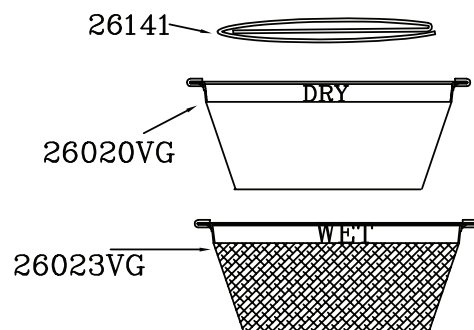

Parts / Pièces

Targa Head 990/XL 12/XL 18 (26202)

Tank Assembly XL 12 (26332)

Hose Assembly 1½" X 10' (29006)

Filters