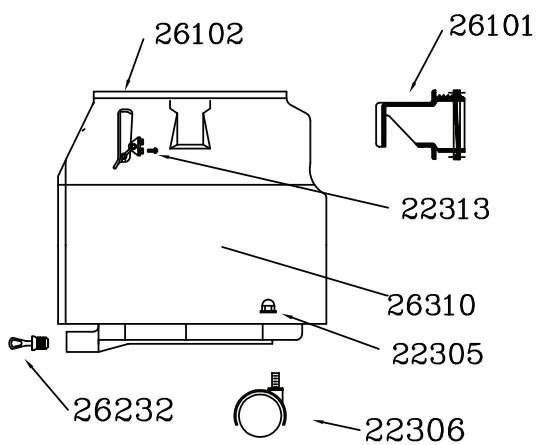

### Targa Head 990/XL 12/XL 18 (26202)

### Hose Assembly 1½" X 10' (29006)

## Targa Head 990/XL 12/XL 18 (26202)

Part N.	Description	Quantity
04182	FEMALE CONNECTOR	2
04198	PLUG – DOME	1
20066	MOTOR GASKET – LOWER	1
21830	VAC MOTOR – BI-PASS	1
26000	ROCKER SWITCH	1
26001	SWITCH PLATE	1
26003	POWER OUTLET PLUG	1
26006	MOTOR HOUSING – BLUE	2
26013	FILTER CAGE – LARGE	1
26014	FLOAT SHUT OFF	1
26026	TOP FOAM DISC	1
26027	ACCOUSTIC FOAM – LOWER	8
26032	SCREW – 1 X 10/16" PHS	2
26038	WIRE ASSEMBLY – BLACK	1
26041	WIRE ASSEMBLY – GROUND	1
26050	POWER CORD – 50'/15.24M	1
26055	MOTOR GASKET – UPPER	1
26117	SCREW – #8 X 3/4" PHS	12
26147	HOUSING GASKET	2

## Hose Assembly 1½" X 10' (29006)

Part N.	Description	Quantity
26104	Inlet Swivel Nut	1
26227	Hose 1½" X 10'	1
26113	Hose Cuff 1 ½"	1