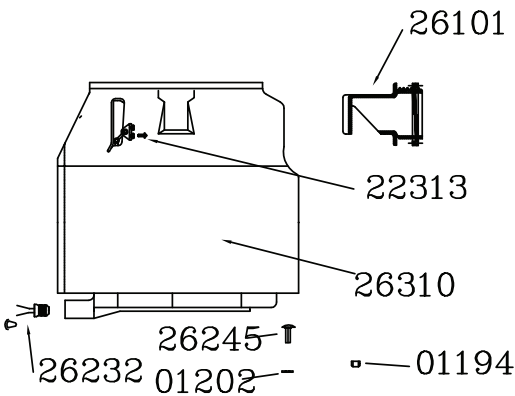

### Targa Head 990/XL 12/XL 18 (26202)

### Hose Assembly 1½" X 10' (29006)

## Dolly Assembly XL12/XL18/PC3 (26260)

Part N.	Description	Quantity
02965	CASTER SOCKET	2
03063	WASHER 1/2" NYLON	4
04112	AXLE END CAP	2
20027	CASTER 3"	2
20060	WASHER 1/2" TENSION	2
26249	DOLLY FRAME XL12/XL18/PC3	1
26265	WHEEL 10" GREY	2

## Hose Assembly 1 1/2" X 10' (29006)

Part N.	Description	Quantity
26104	INLET SWIVEL NUT	1
26227	HOSE 1 1/2" X 10'	1
26113	HOSE CUFF 1 1/2"	1