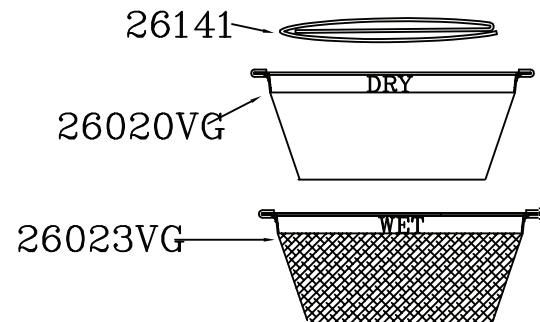

Parts / Pièces

Targa Head 990/XL 12/XL 18 (26202)

Tank & Dolly Assembly XL 12 Dolly (26334)

Tank Assembly XL 12 Dolly (26194)

Hose Assembly 1½" X 10' (29006)

Filters

Dolly Assembly XL12/XL18/PC3 (26260)