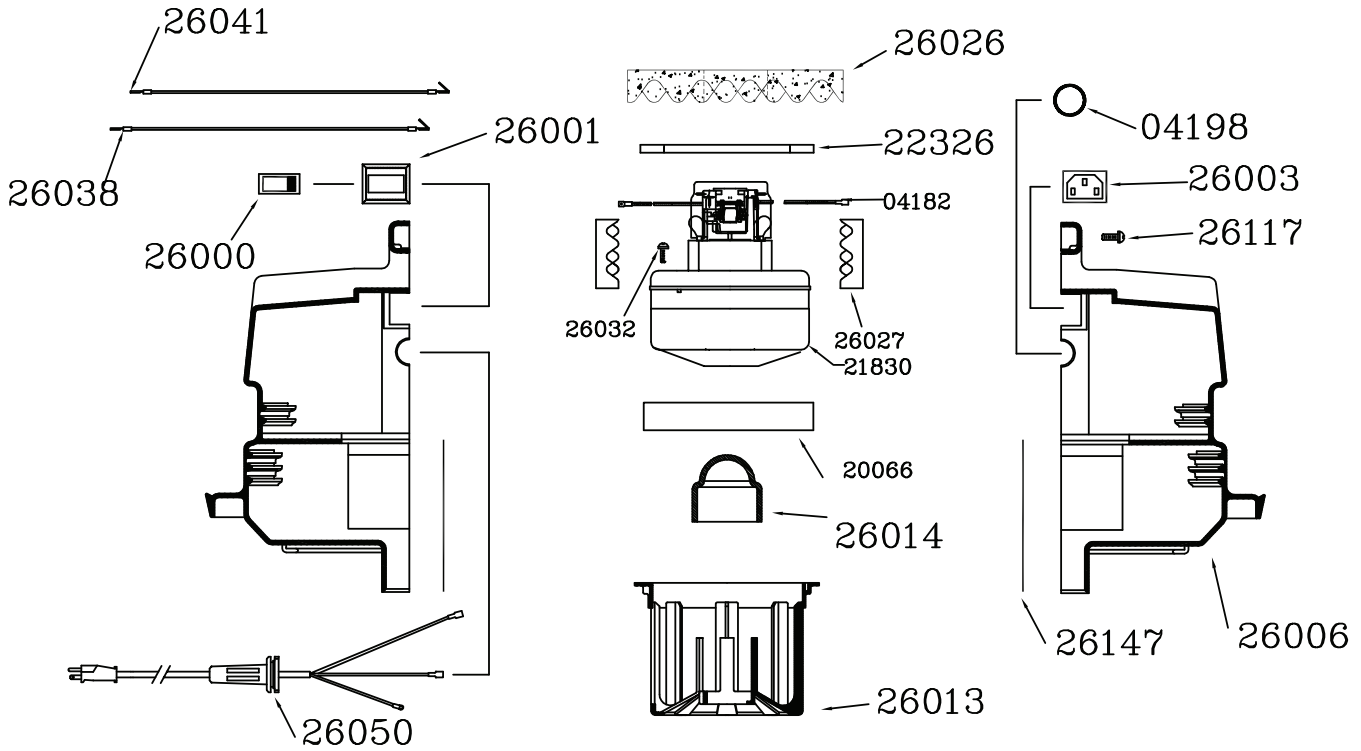

## Parts / Pièces

### Targa Head 990/XL 12/XL 18 (26202)

### Hose Assembly 1½" X 10' (29006)

## Hose Assembly 1 1/2" X 10' (29006)

Part N.	Description	Quantity
26104	INLET SWIVEL NUT	1
26227	HOSE 1 1/2" X 10'	1
26113	HOSE CUFF 1 1/2"	1