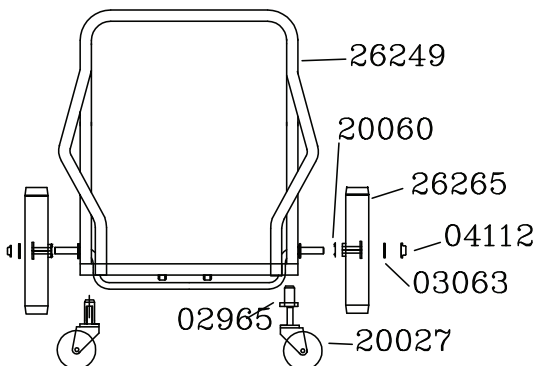

Dolly Assembly XL12/XL18/PC3 (26260)