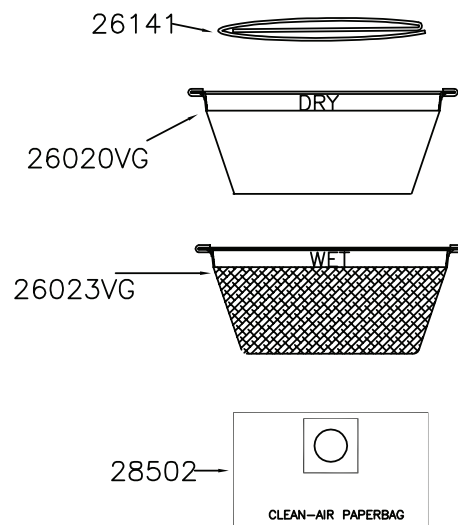

Parts / Pièces

Targa Head 990/XL 12/XL 18 (26202)

Tank & Dolly Assembly XL 18 Dolly (26333) Tank Assembly XL 18 Tip & Pour – Green (26198)

Hose Assembly 1½" X 10' (29006)

Filters

Dolly Frame XL18 Tip & Pour (26263)