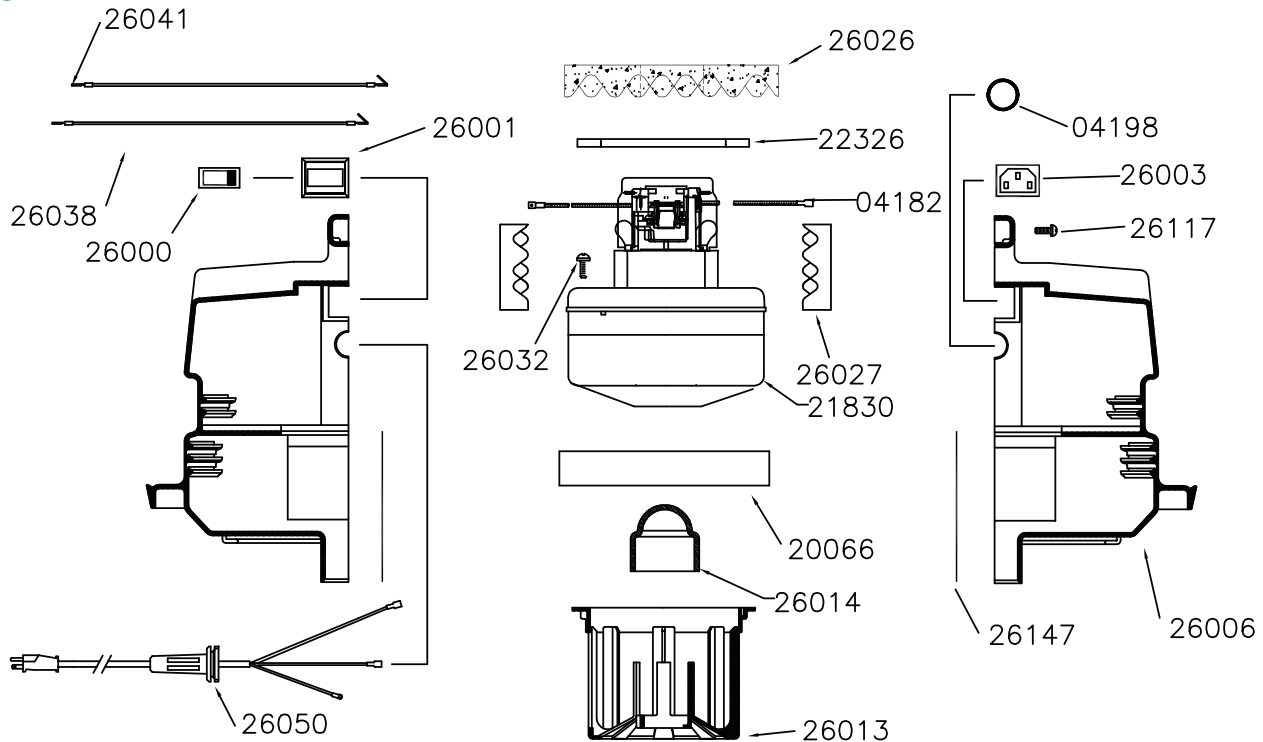

## Parts / Pièces

### Targa Head 990/XL 12/XL 18 (26202)

### Hose Assembly 1½" X 10' (29006)

## Hose Assembly 1 1/2" X 10' (29006)

Part N.	Description	Quantity
26104	INLET SWIVEL NUT	1
26227	HOSE 1 1/2" X 10'	1
26113	HOSE CUFF 1 1/2"	1