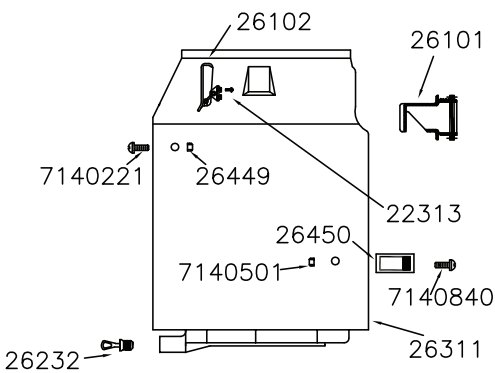

### Targa Head 990/XL 12/XL 18 (26202)

### Hose Assembly 1½" X 10' (29006)

## Targa Head 990/XL 12/XL 18 (26202)

Part N.	Description	Quantity
04182	FEMALE CONNECTOR	2
04198	PLUG – DOME	1
20066	MOTOR GASKET – LOWER	1
21830	VAC MOTOR – BI-PASS	1
26000	ROCKER SWITCH	1
26001	SWITCH PLATE	1
26003	POWER OUTLET PLUG	1
26006	MOTOR HOUSING – BLUE	2
26013	FILTER CAGE – LARGE	1
26014	FLOAT SHUT OFF	1
26026	TOP FOAM DISC	1
26027	ACCOUSTIC FOAM – LOWER	8
26032	SCREW – 1 X 10/16" PHS	2
26038	WIRE ASSEMBLY – BLACK	1
26041	WIRE ASSEMBLY – GROUND	1
26050	POWER CORD – 50'/15.24M	1
26055	MOTOR GASKET – UPPER	1
26117	SCREW – #8 X 3/4" PHS	12
26147	HOUSING GASKET	2

## Hose Assembly 1 1/2" X 10' (29006)

Part N.	Description	Quantity
26104	INLET SWIVEL NUT	1
26227	HOSE 1 1/2" X 10'	1
26113	HOSE CUFF 1 1/2"	1