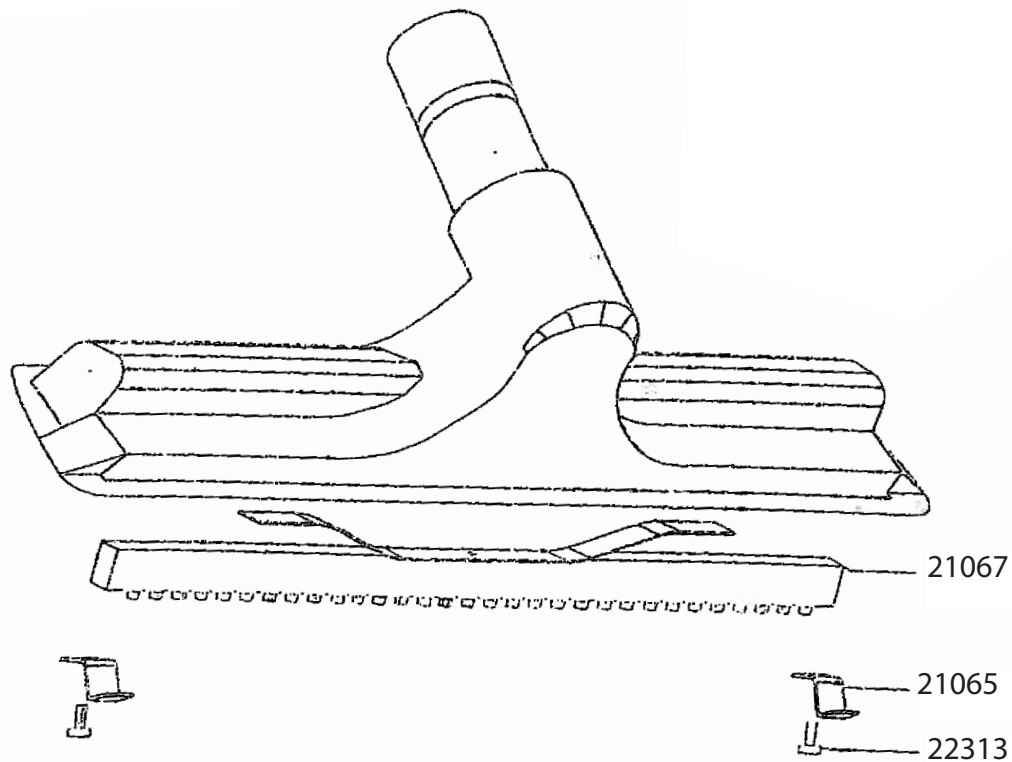

Parts List Liste de pièces

Carpets Tool | Outil à tapis

Accessory / Accessoire
Code: 28722 (1 1/2), 28721 (1 1/4)

Part N.	Description	Quantity
20092	Sleeve 1 1/2"	1
20704	Sleeve 1 1/4" Reducer	1
21065	Brush Clip	2
21067	Replacement Brush	1
22313	Screw #10X3/8 Long	2