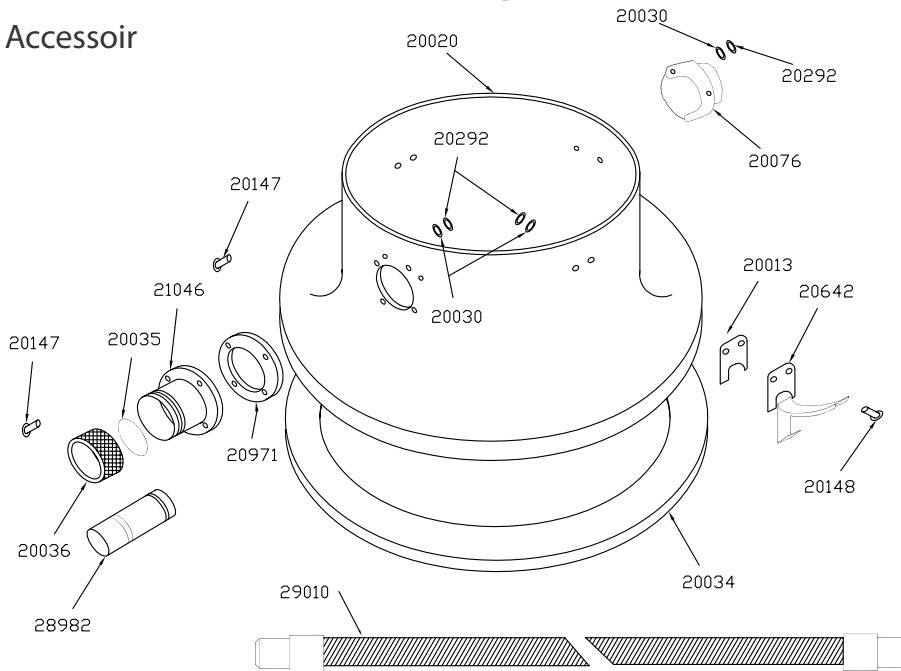

# Parts List

## Liste de pièces

# Drum Converter Kit | Kit de conversion PC-3

Accessory / Accessoire  
Code: 28937

Part N.	Description	Qty.
20013	Cover Clamp Spacer	3
20020	Drum Converter Painted	1
20034	Gasket	1
20035	Swivel Clamp Ring 1 1/2"	1
20036	Knurled Nut 1 1/2"	1
20076	Inlet Deflector	1
20147	624 x 5/16" Rivet	6
20148	624 x 1/2" Rivet	6
20292	Brass Washer	14
20642	Cover Coated Clamp	3
20971	Inlet gasket	1
21046	Sleeve 1 1/2" c/w Flange	1
28982	Chrome Hose Joiner 1 1/2"	1

## HOSE ASSEMBLY

Part N.	Description	Qty.
26113	End Cuff 1 1/2"	2
26227	Hose 1 1/2" x 10 ft	1