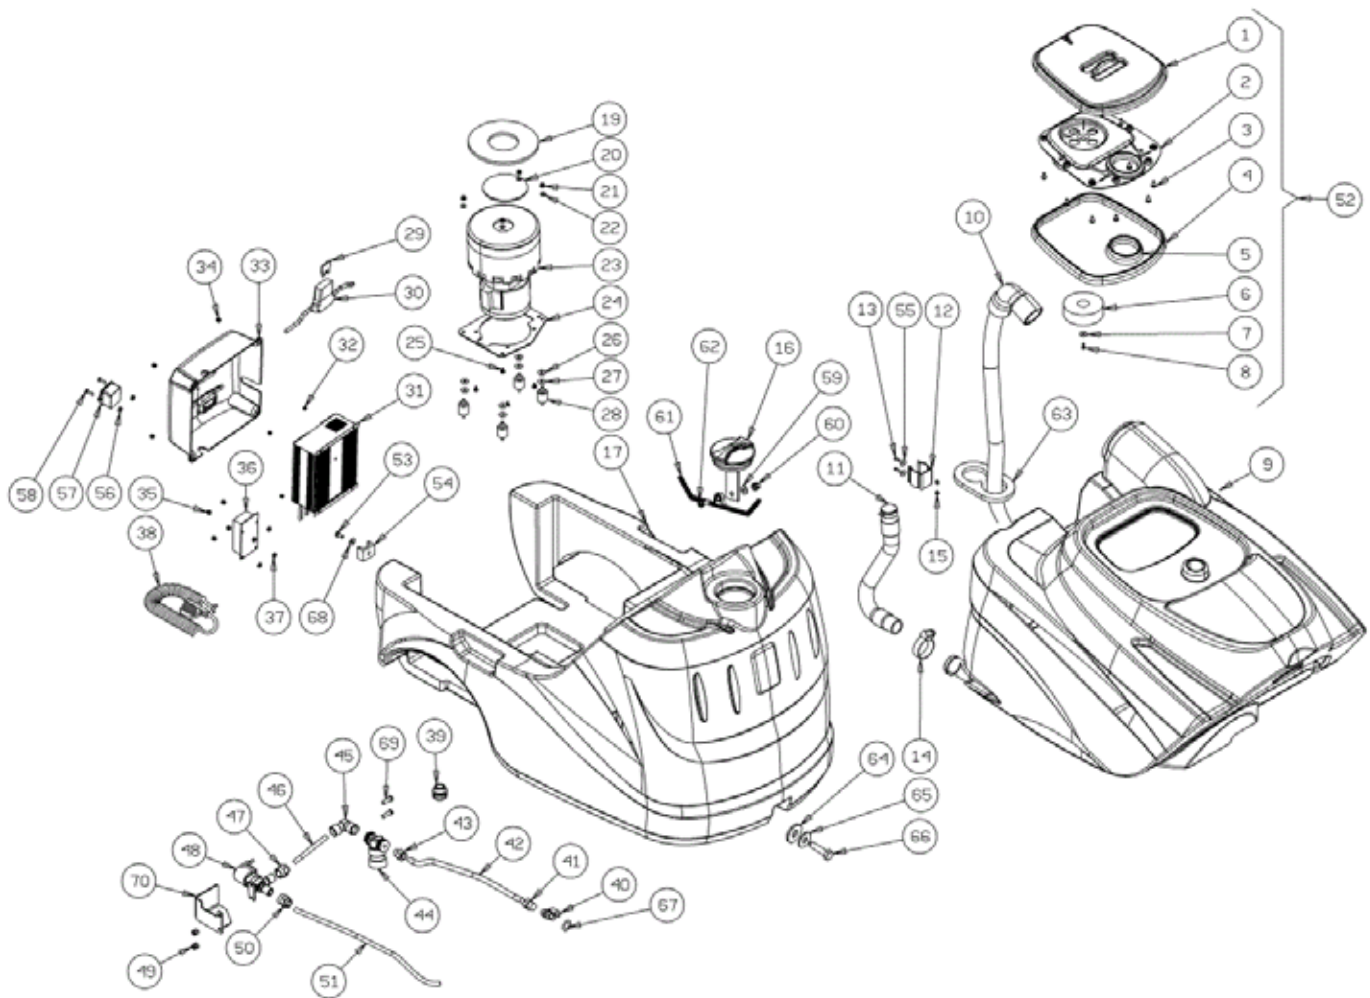

Tank

Ref.	Part N.	Description	Quantity	Validity From	Validity To
51	3TBBP00481	TUBE	0,48		
52	3KTRI01989	KIT RECOVERY LID	1		
53	3VTVT00311	SCREW TE M4X12	1		
54	3FSVR00243	CLAMP 20/30	1		
55	3VTRS05904	WASHER D. 4 X16 2.083	2		
56	3VTDD00001	NUT UNI 5588 M3 ZB	2		
57	3MEVR02074	PLUG IEC	1		
58	3VTVT00035	SCREW M 3X 8 TS TC ZC	2		
59	3VTRS00515	WASHER D. 4 INX	1		
60	3VTDD00055	NUT M 4 ATB A2	1		
61	3MPVR08038	PLATE CT15-30	1		
62	3VTVT15965	SCREW TCB-TC 4X12 UNI7687 INX	1		
63	3MPVR04659	FLANGE	1		
64	3VTRS16937	WASHER 6x24 INOX UNI 6593	1		
65	3VTRS13750	WASHER D. 5X14 INX	1		
66	3VTVT01376	SCREW TE M 5X 35 UNI 5739	1		
67	3GUGO31088	O-RING D. 12 X 2.50 NBR 70SH	1