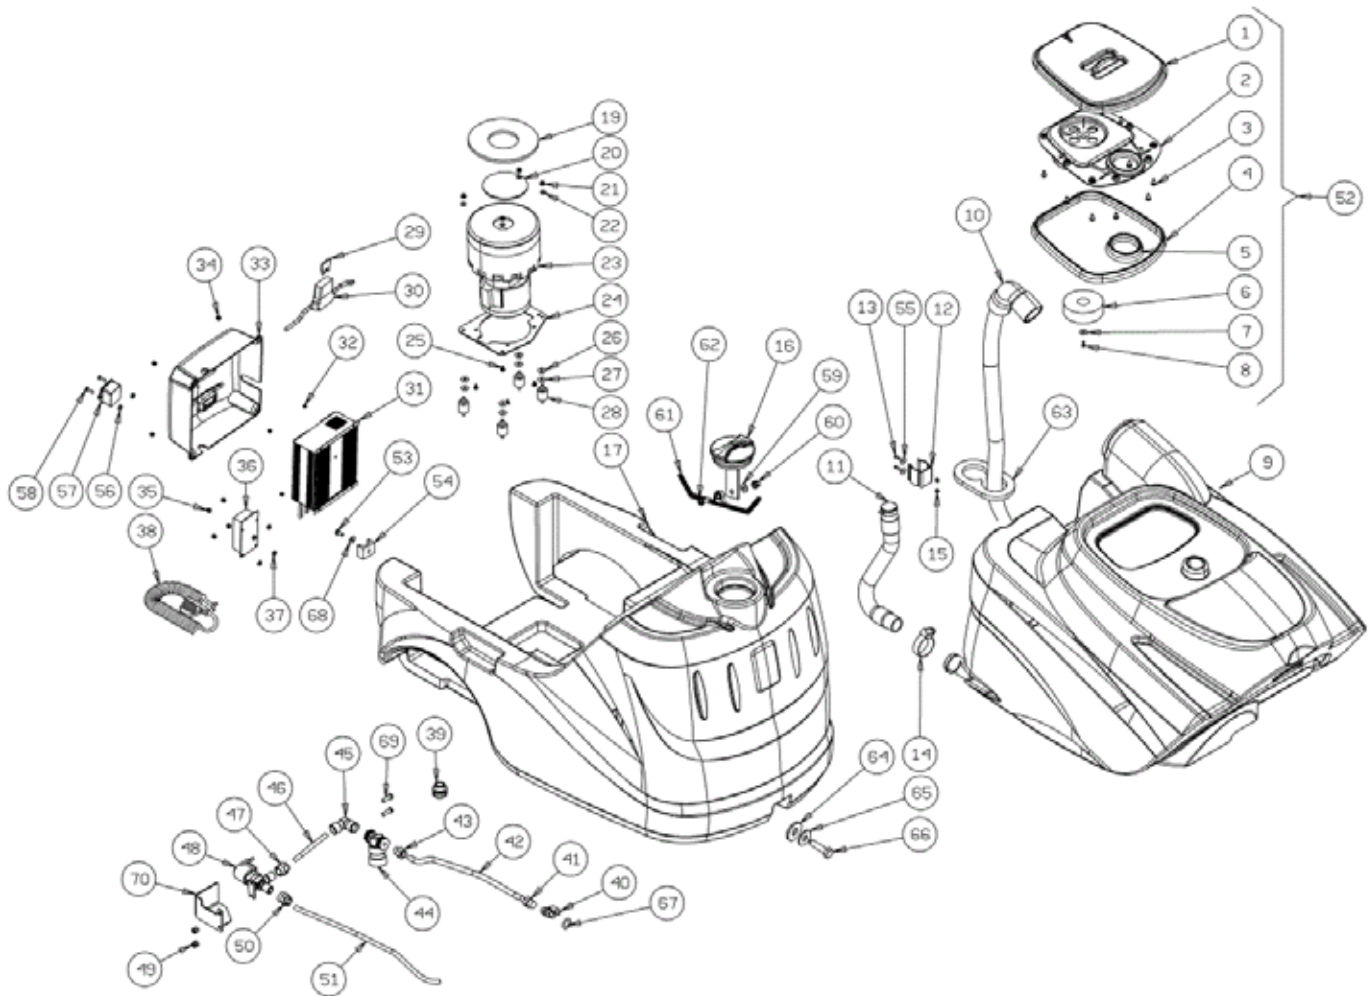

Tank

Ref.	Part N.	Description	Quantity	Validity From	Validity To
68	3VTRS00501	WASHER D. 4 0.232 UNI 6592	1		
69	3VTVT15924	SCREW M 4X 16 TCB-TC UNI 7687	2	05/2013	
70	3LAFN07948	PROTECTION ELETTRORVALVOLA	1	05/2013