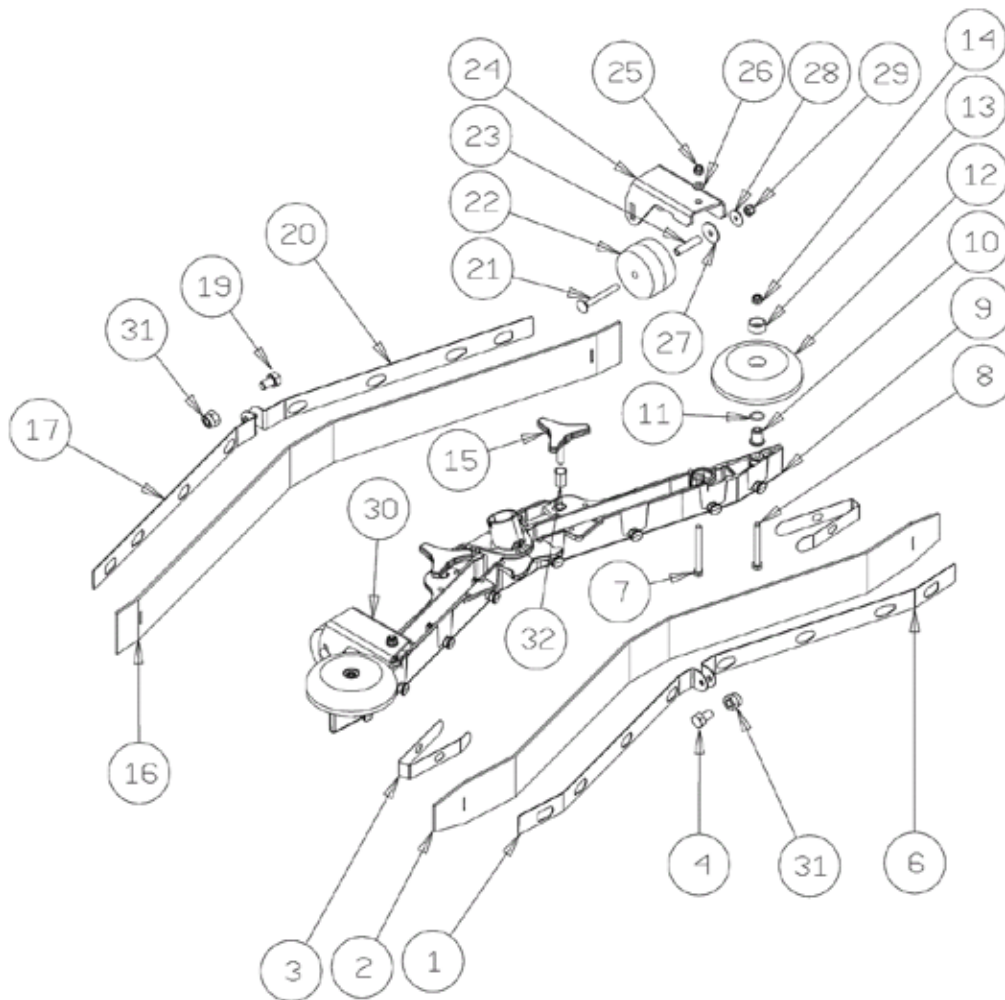

Ref.	Part N.	Description	Quantity	Validity From	Validity To
1	3LAFN07963	SHEET METAL PA.	1		
2	3RTRT00537	WHEEL	2		
3	3VTRS00512	WASHER D. 8 X24 ZC.	2		
4	3VTVT01110	SCREW TE 8X16 UNI5739	2		
5	3MPVR05967	CAP	1		
6	3LAFN09172	BUSHING	1		
7	3MPVR05965	WHEEL	1		
8	3VTDD00502	NUT M12	1		
9	3VTRS15978	WASHER D.12X24 UNI 6592 INX	1		
10	3VTRS15978	WASHER D.12X24 UNI 6592 INX	1		
11	3RTRT00544	WHEEL D.80MXHC	1		
12	3LAFN08091	BRACKET	1		
13	3VTDD01694	NUT M6 INOX	2		
14	3VTRS00245	WASHER D.6 UNI 6592 INOX	2		
15	3VTVT15143	SCREW TE 6X16 UNI5739	2		
16	3MEVR00686	FAIR-LEAD DIAMETER 15.5	1		
17	3VTVT00800	SCREW TC 4X12 ZN	1		

Frame

Ref.	Part N.	Description	Quantity	Validity From	Validity To
36	3LAFN08067	BUSHING CT45	1		
37	3MFVR00224	ARTICULATION SQUEEGEE SUPPORT CT45	1		
38	3CUVR00193	BUSHING	1		
39	3VTRS15523	WASHER D.10 X21 INOX UNI 6592	2		
40	3VTVT01169	SCREW TE M10X45	1		
41	3LAFN08093	BUSHING	2		
42	3VTRS05904	WASHER D. 4 X16 2.083	2		
43	3VTRS15958	WASHER D. 5 X15 UNI 6593	1		
44	3VTVT62916	SCREW TE M5X12 ZN UNI 5739-8.8	1		
45	3VTRS16937	WASHER 6x24 INOX UNI 6593	1		
46	3VTVT37012	SCREW M 4X 10 TCB-TC INX	1		
47	3GUGO00321	CONVEYOR	2	07/2013	
47	3GUGO00234	GASKET 3/4"	1		07/2013
48	3MLML34767	SPRING D.10.2 X20	1		

Squeegee

Ref.	Part N.	Description	Quantity	Validity From	Validity To
19	3VTVT01161	SCREW M6x8	1		
20	3LAFN08947	BRACKET	1		
21	3VTVT01206	SCREW M6X55	2		
22	3RTRT00523	WHEEL	2		
23	3LAFN07589	SPACER	2		
24	3LAFN09217	SUPPORT SX	1		
25	3VTDD01694	NUT M6 INOX	2		
26	3VTRS00245	WASHER D.6 UNI 6592 INOX	2		
27	3VTRS16937	WASHER 6x24 INOX UNI 6593	2		
28	3VTRS13945	WASHER D. 6X18 INX UNI 6593	2		
29	3VTDD15518	NUT M 6 INX	2		
30	3LAFN09216	SUPPORT DX	1		
31	3VTDD01694	NUT M6 INOX	2		
32	3VTVR00567	INSERT	2		