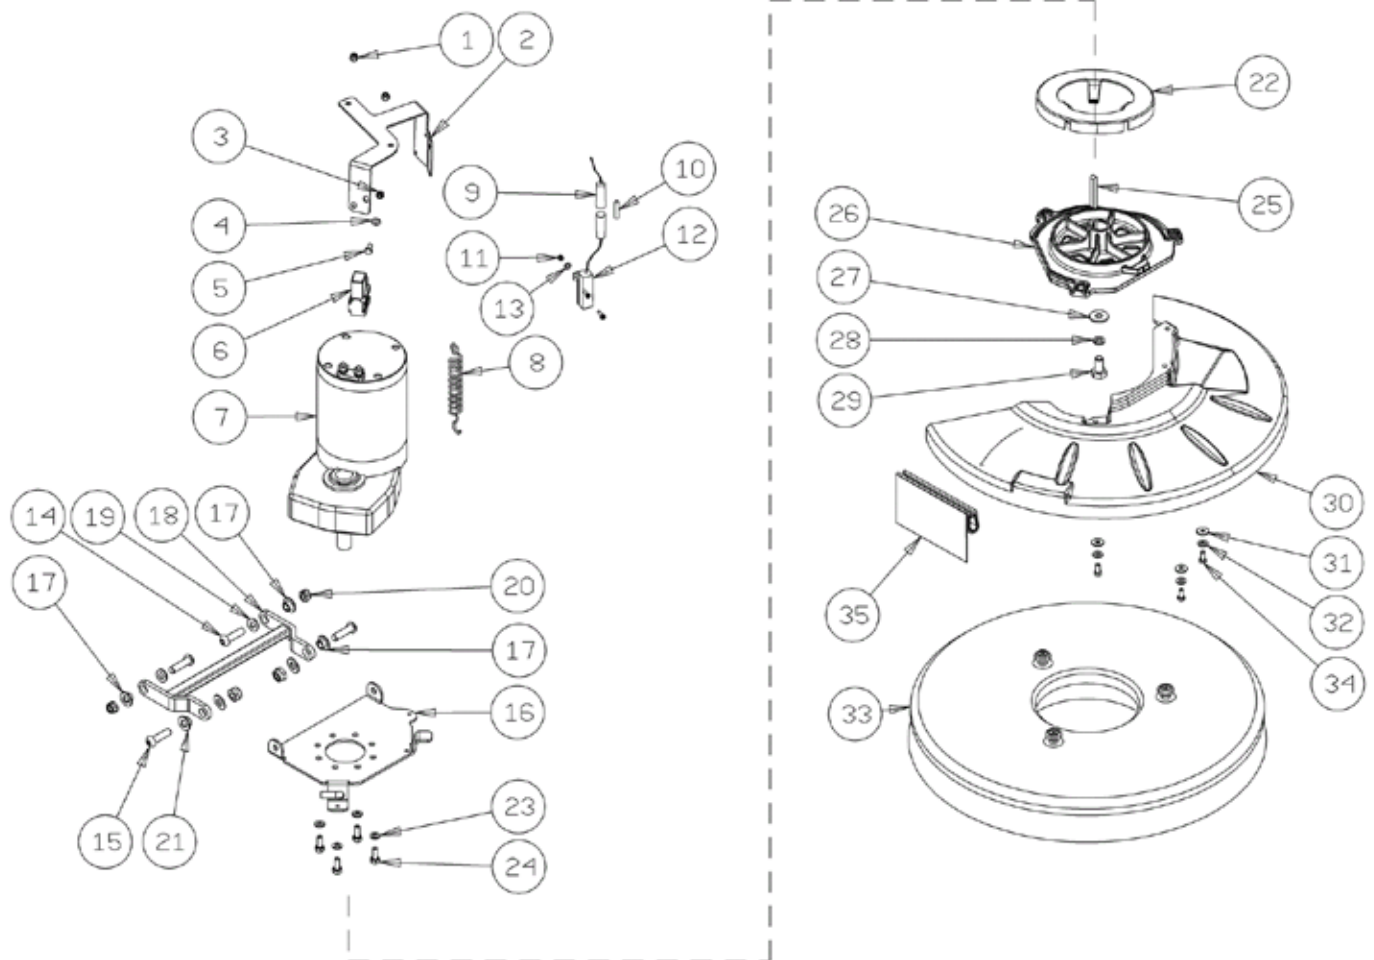

Handle

Ref.	Part N.	Description	Quantity	Validity From	Validity To
1	3MPVR06046	CRANKCASE	1		
2	3MECB01326	WIRING FLAT CABLE CT45	1		
3	3MECE00579	BOARD LOGIC CT45 24V	1		
4	3MPVR06055	COVER	1		
5	3VTVT01371	SCREW 4,8X19	14		
6	3MPVR06054	SHELL SX	1		
7	3MPVR06057	FAIR-LEAD	1		
8	3MPVR06047	CRANKCASE	1		
9	3MPVR06048	LEVER SX	1		
10	3MLML00336	SPRING	1		
11	3MPVR06049	LEVER DX	1		
12	3MECI36393	MICROSWITCH TRZ. DRW	1		
13	3MPVR06050	LEVER ADJUSTMENT	1		
14	3LAFN09221	LEVER RINVIO	1		
15	3MPVR06298	COVER CT55	1		
16	3MLML00337	SPRING	1		
17	3MPVR06052	HANDLE SUPPORT	1		

Handle

Ref.	Part N.	Description	Quantity	Validity From	Validity To
18	3MPVR06056	GEAR	1		
19	3MPVR06053	SHELL DX	1		
21	3MPVR06054	COVER	1		
22	3MPVR06055	LABEL	1		

Brush

Ref.	Part N.	Description	Quantity	Validity From	Validity To
1	3VTDD00128	SELF-LOCJ.NUT M5	2		
2	3LAFN08083	BRACKET	1		
3	3VTDD01693	NUT M 5 INX	1		
4	3VTRS13750	WASHER D. 5X14 INX	1		
5	3VTVT34115	SCREW TE M 5X 10 UNI 5739	1		
6	3MECI00005	RELAY 24V 10/20A	1		
7	3MOCC00426	MOTOR 24V 20A 400W IP44	1		
8	3MLML00065	SPRING L0=80 De=12 Df=1.7	1		
9	3MEVR00080	FUSE-HOLDER PV610 10A	1		
10	3MEVR01747	FUSE 6X32 2,8A T	1		
11	3VTDD21115	NUT M 3 INOX	2		
12	3MEVR02066	RESISTANCE 3,3ohm 50W	1		
13	3VTRS27296	WASHER GROWER 3 ZNT	2		
14	3VTVT01378	CARRYNG BAG	2		
15	3VTVT01195	SCREW TBEI M 8X 25 ISO 7380 IX	2		
16	3LAFN08104	SUPPORT	1		
17	3LAFN06391	BUSHING PARALLELOGRAMMA	3		