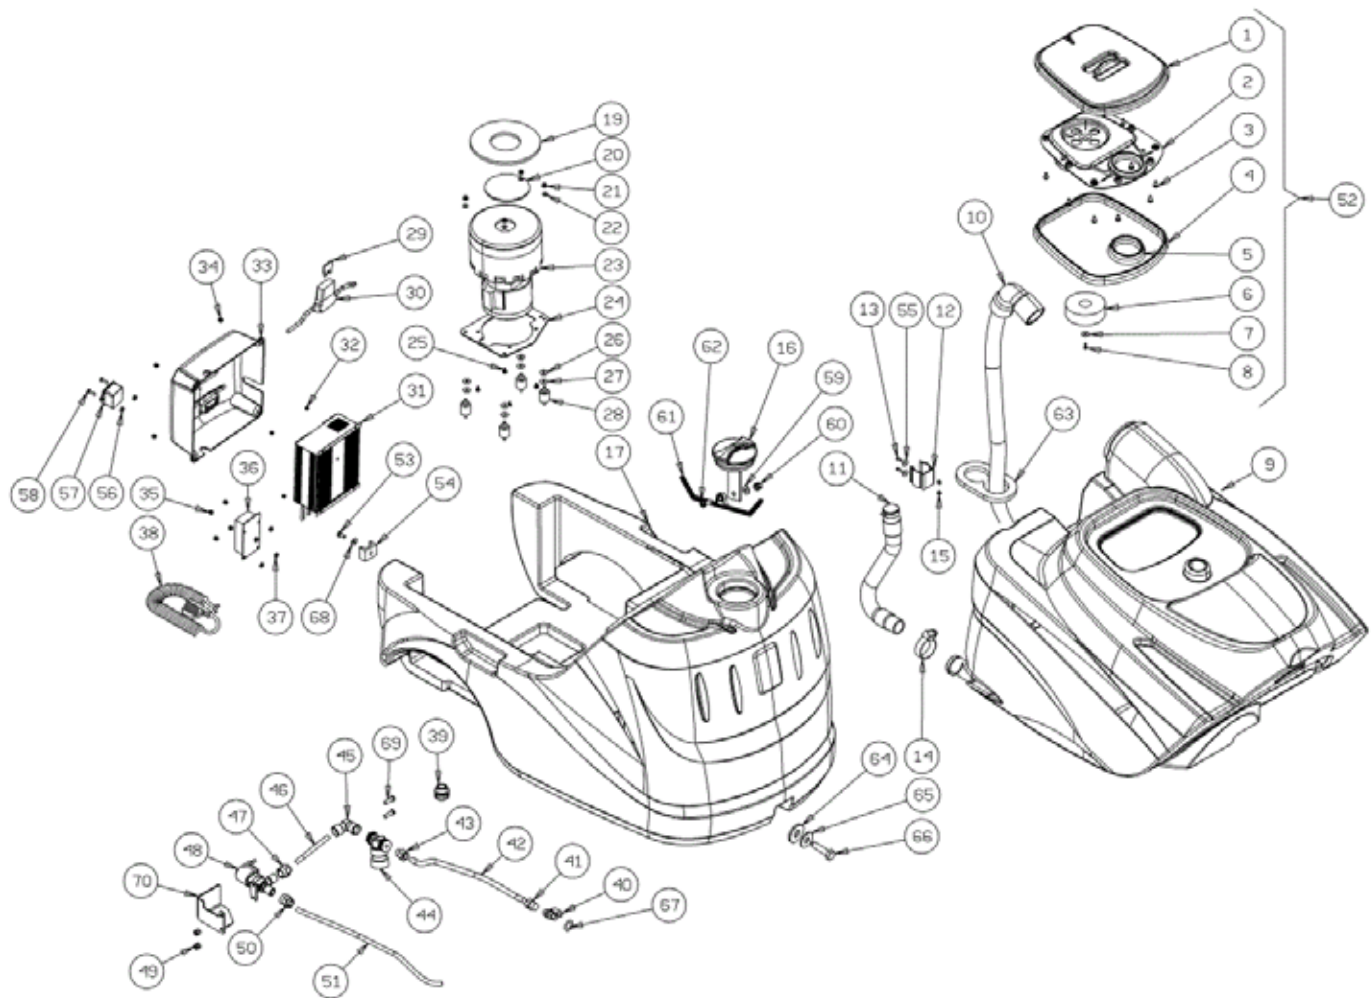

Tank

Ref.	Part N.	Description	Quantity	Validity From	Validity To
35	3VTDD04368	NUT M 4 ZIN UNI 5588	4		
36	3MECE00578	BOARD POWER CT15-CT30	1		
37	3VTRS00377	WASHER M4	4		
38	3MECB00923	EXTENSION AWG18 US PLUG	1		
39	3MPVR08003	CAP	1		
40	3RCGR00082	VALVE	1		
41	3RCVR00784	CONNECTOR	1		
42	3TBBP00511	TUBE	0,33		
43	3RCVR00784	CONNECTOR	1		
44	3FTAC00044	FILTER CT15-CT30	1		
45	3RCVR00773	CONNECTOR 1/4	1		
46	3TBBP00481	TUBE	0,2		
47	3RCVR00772	CONNECTOR 1/4	1		
48	3KTRI02139	SOLENOID VALVE CT45	1		
49	3VTDD00055	NUT M 4 ATB A2	2	05/2013	
49	3VTVT48694	SCREW TCB TC 5 X12 UNI 9707 TZ	2		05/2013
50	3RCVR00772	CONNECTOR 1/4	1