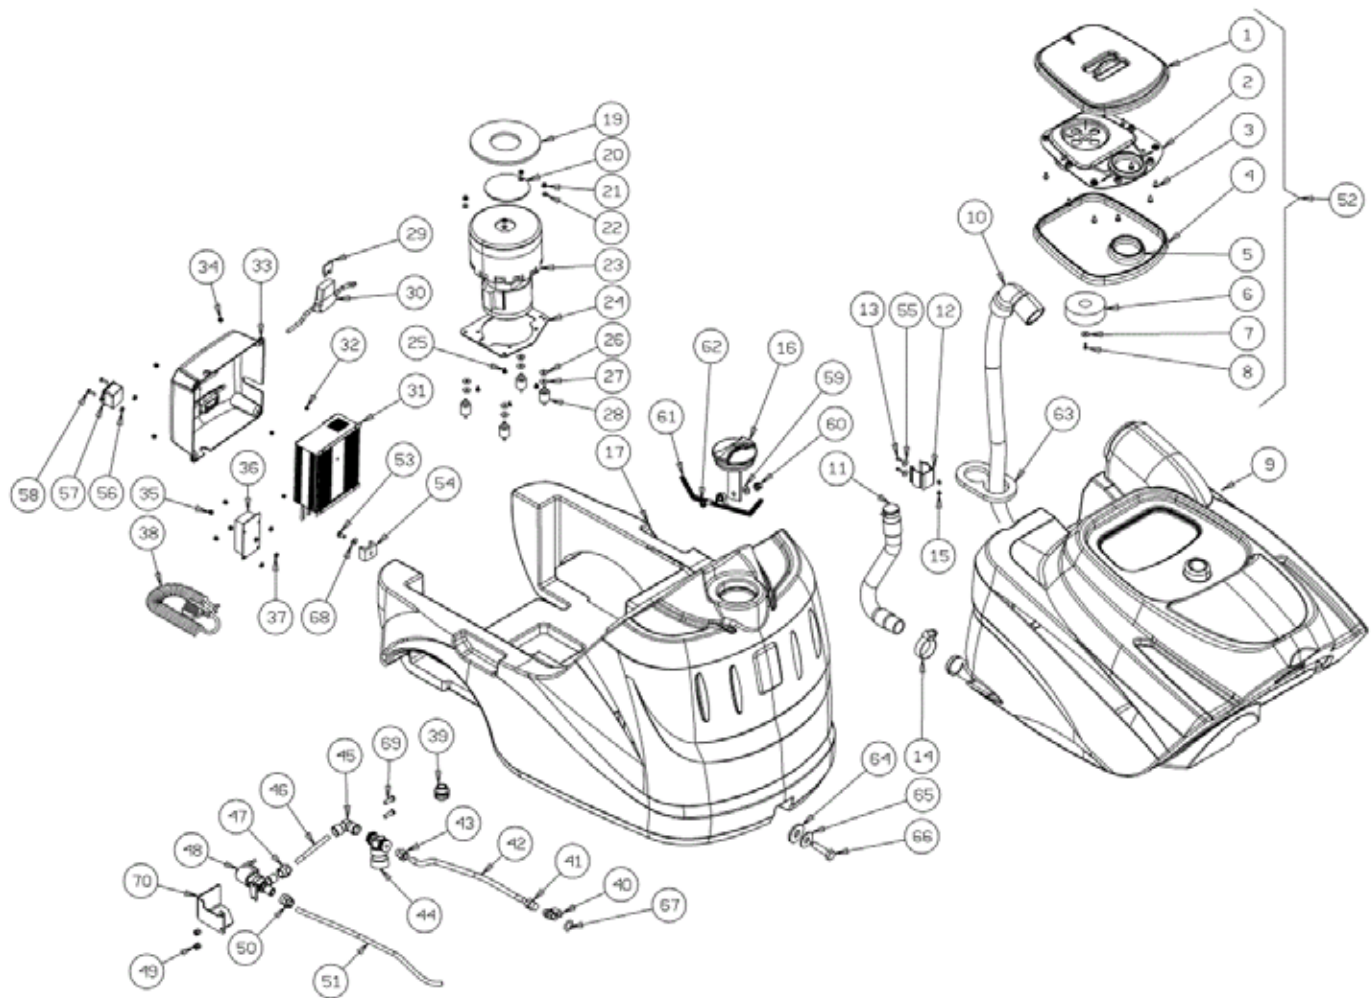

Tank

Ref.	Part N.	Description	Quantity	Validity From	Validity To
19	3GUGO00444	GASKET	1		
20	3LAFN05830	NET FERMA FILTRO INOX	1		
21	3VTDD07727	NUT M 5 INOX	4		
22	3VTRS15908	WASHER D. 5 INX GRW UNI 1751	4		
23	3MEVR05200	CARBON MOTORE ASP.AMET.116599-13	2		
23	3MOCC00397	MOTOR VACUUM CT15-CT30	1		
24	3LAFN08894	PLATE	1		
25	3VTVT48694	SCREW TCB TC 5 X12 UNI 9707 TZ	4		
26	3VTRS13750	WASHER D. 5X14 INX	4		
27	3VTRS13750	WASHER D. 5X14 INX	4		
28	3ABGO00052	VIBRATION DAMP.	4		
29	3MEVR02048	FUSE 40A	1		
30	3MECB01286	WIRING FUSE HOLDER CT30 BATTERY	1		
31	3BACA00156	BATTERY-CHARGER24V 10A CT30	1		
32	3VTDD00001	NUT UNI 5588 M3 ZB	4		
33	3MPVR06234	COVER CT30	1		
34	3VTDD04368	NUT M 4 ZIN UNI 5588	4