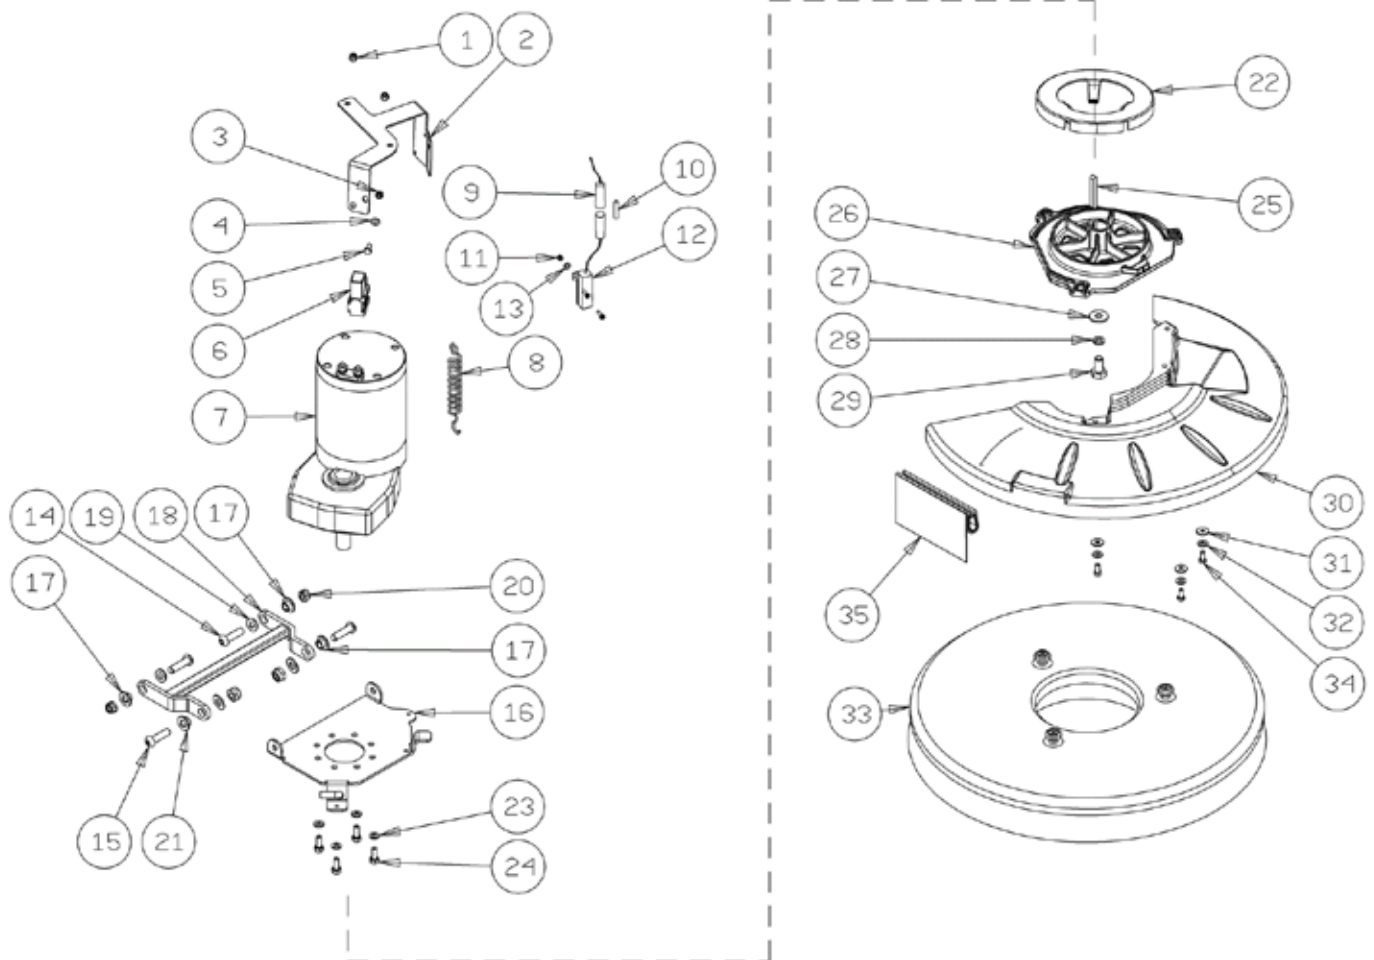

Handle

Ref.	Part N.	Description	Quantity	Validity From	Validity To
18	3MPVR06056	GEAR	1		
19	3MPVR06053	SHELL DX	1		
21	3MPVR06054	COVER	1		
22	3MPVR06055	LABEL	1		

Brush

Ref.	Part N.	Description	Quantity	Validity From	Validity To
1	3VTDD00128	SELF-LOCJ.NUT M5	2		
2	3LAFN08083	BRACKET	1		
3	3VTDD01693	NUT M 5 INX	1		
4	3VTRS13750	WASHER D. 5X14 INX	1		
5	3VTVT34115	SCREW TE M 5X 10 UNI 5739	1		
6	3MECI00005	RELAY 24V 10/20A	1		
7	3MOCC00426	MOTOR 24V 20A 400W IP44	1		
8	3MLML00065	SPRING L0=80 De=12 Df=1.7	1		
9	3MEVR00080	FUSE-HOLDER PV610 10A	1		
10	3MEVR01747	FUSE 6X32 2,8A T	1		
11	3VTDD21115	NUT M 3 INOX	2		
12	3MEVR02066	RESISTANCE 3,3ohm 50W	1		
13	3VTRS27296	WASHER GROWER 3 ZNT	2		
14	3VTVT01378	CARRYNG BAG	2		
15	3VTVT01195	SCREW TBEI M 8X 25 ISO 7380 IX	2		
16	3LAFN08104	SUPPORT	1		
17	3LAFN06391	BUSHING PARALLELOGRAMMA	3		

Brush

Ref.	Part N.	Description	Quantity	Validity From	Validity To
18	3LAFN07910	BRACKET	1		
19	3VTRS13947	WASHER D. 8 INX UNI 6592	4		
20	3VTDD01695	NUT M 8 INX	4		
21	3LAFN51068	BUSHING LEVA POSTER.	1		
22	3MPVR06045	CONVEYOR	1		
23	3VTRS15144	WASHER D. 6 INX GRW UNI 1751	4		
24	3VTVT15906	SCREW TE 6X 12 A2 UNI 5739	4		
25	3VTVR16617	KEY 6X 6X30 UNI 6604	1		
26	3MFVR00212	DRIVE DISK	1		
27	3VTRS13946	WASHER D. 8 X24 INX UNI 6593	1		
28	3VTRS15146	WASHER D. 8 INX GRW UNI 1751	1		
29	3VTVT13938	SCREW TE 8X20 UNI5739 INX	1		
30	3MPVR06243	COVER CT45	1		
31	3VTRS13750	WASHER D. 5X14 INX	3		
32	3VTRS15908	WASHER D. 5 INX GRW UNI 1751	3		
33	3SPPV01332	BRUSH D.500 NYLON	1		
34	3VTVT01300	SCREW TE M5X12 INOX	3		
35	3MPVR06072	FLAP	1		