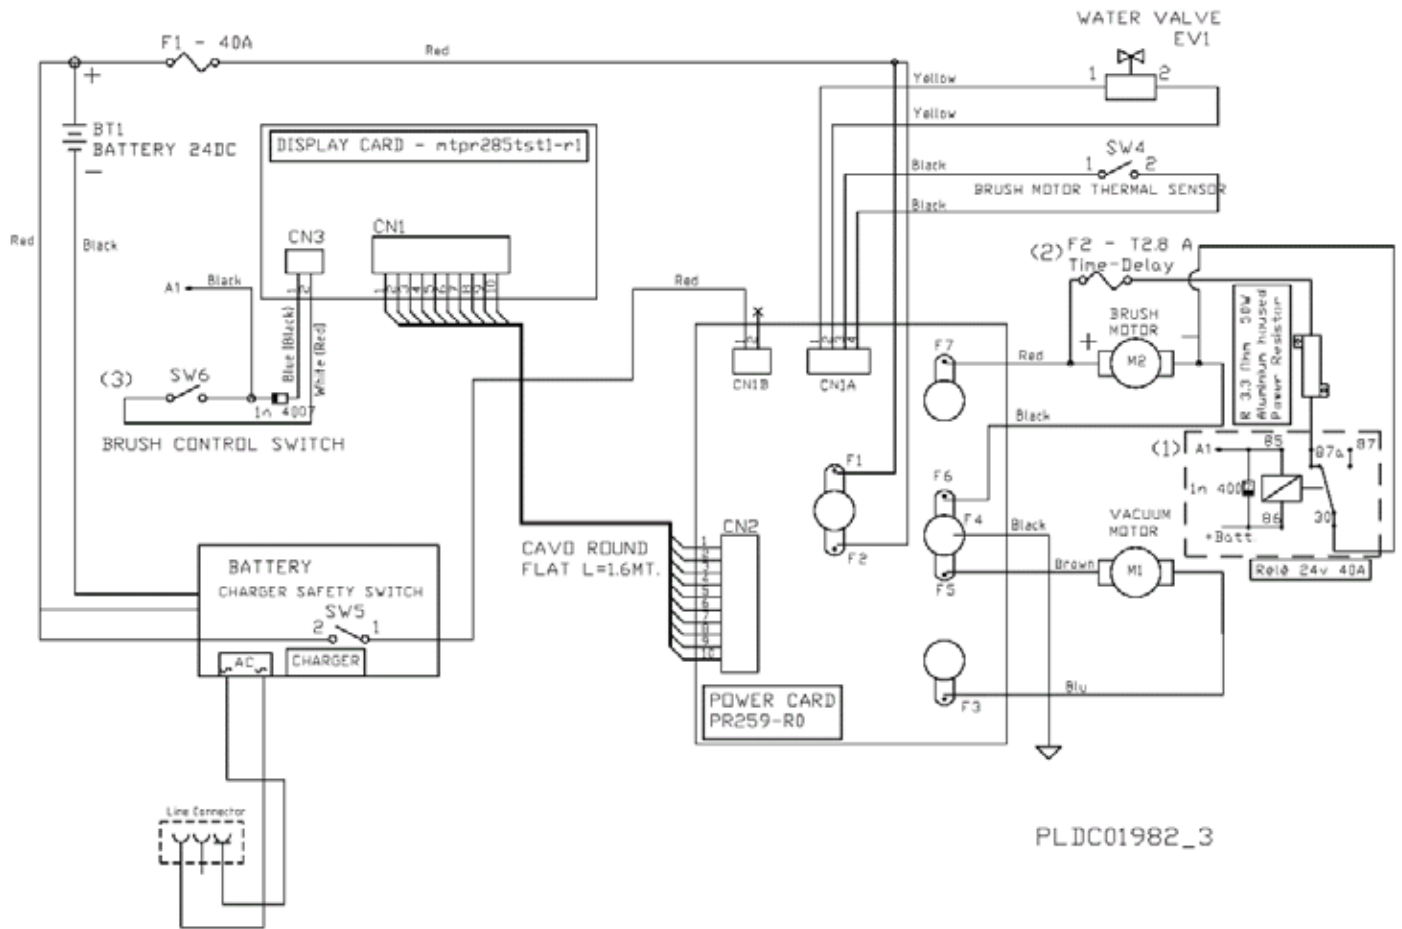

Elec. Diagram

Ref.	Part N.	Description	Quantity	Validity From	Validity To
EV1	3MEEV00042	SOLENOID VALVE	1		
F1	3MEVR02048	FUSE 40A	1		
M1	3MOCC00397	MOTOR VACUUM CT15-CT30	1		
M2	3MOCC00406	MOTOR BRUSH CT30B	1