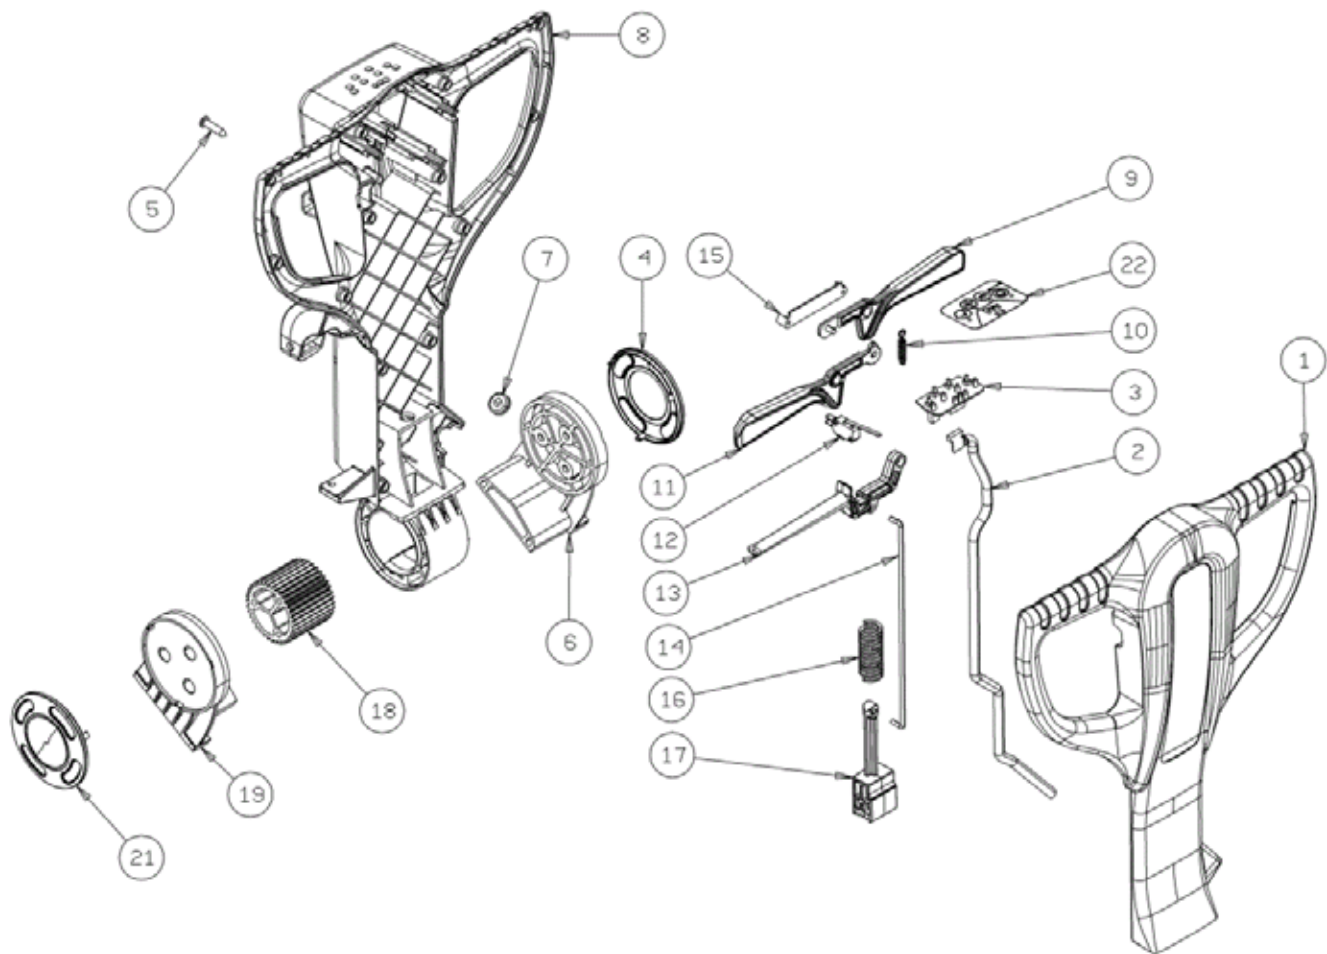

Handle

Ref.	Part N.	Description	Quantity	Validity From	Validity To
1	3MPVR06046	CRANKCASE	1		
2	3MECB01326	WIRING FLAT CABLE CT45	1		
3	3MECE00579	BOARD LOGIC CT45 24V	1		
4	3MPVR06055	COVER	1		
5	3VTVT01371	SCREW 4,8X19	14		
6	3MPVR06054	SHELL SX	1		
7	3MPVR06057	FAIR-LEAD	1		
8	3MPVR06047	CRANKCASE	1		
9	3MPVR06048	LEVER SX	1		
10	3MLML00336	SPRING	1		
11	3MPVR06049	LEVER DX	1		
12	3MECI36393	MICROSWITCH TRZ. DRW	1		
13	3MPVR06050	LEVER ADJUSTMENT	1		
14	3LAFN09221	LEVER RINVIO	1		
15	3MPVR06298	COVER CT55	1		
16	3MLML00337	SPRING	1		
17	3MPVR06052	HANDLE SUPPORT	1