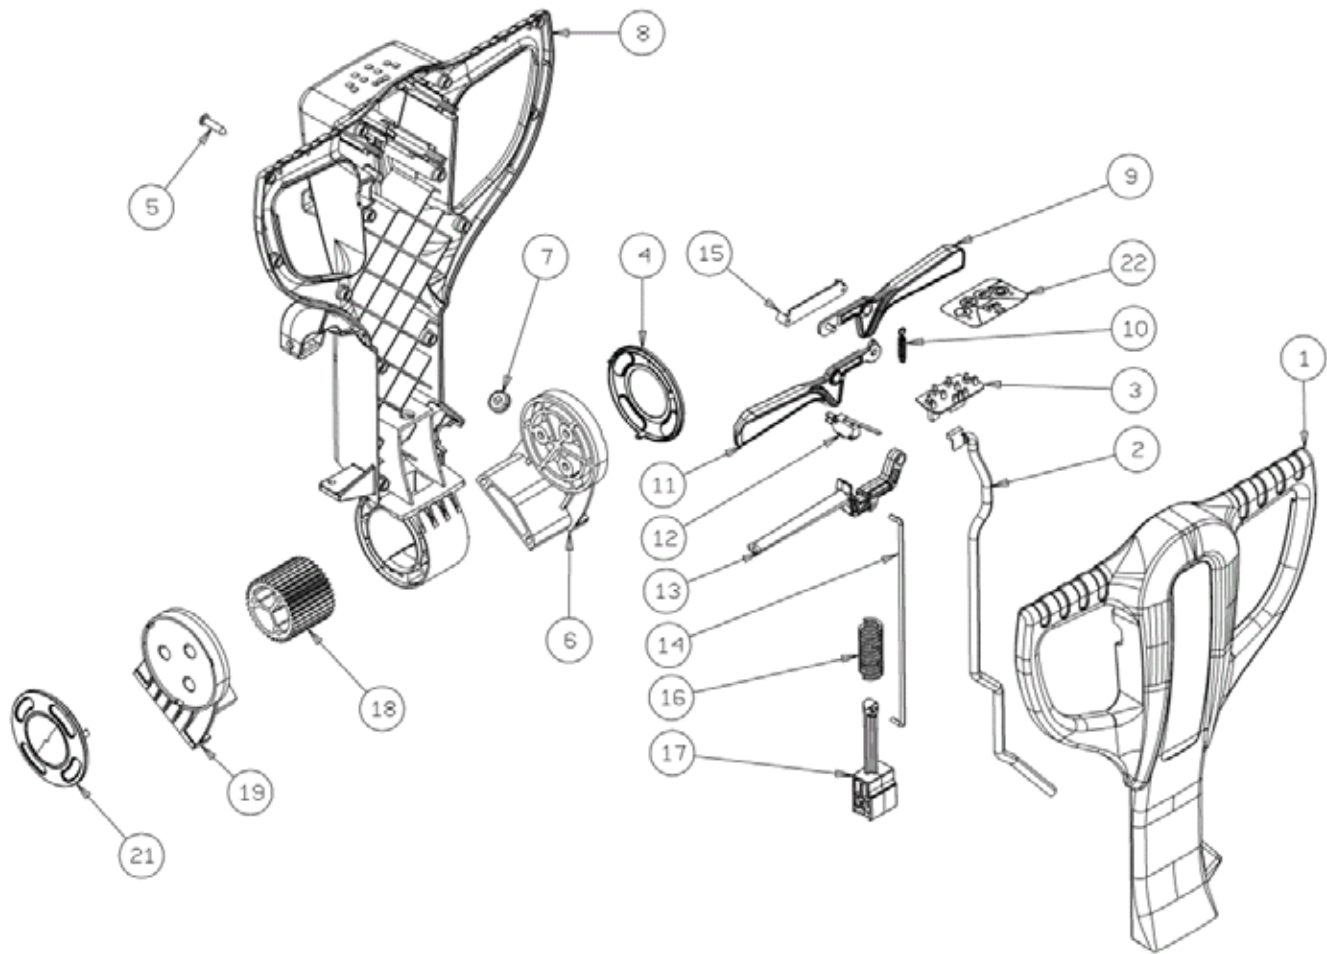

Handle

Ref.	Part N.	Description	Quantity	Validity From	Validity To
18	3MPVR06056	GEAR	1		
19	3MPVR06053	SHELL DX	1		
21	3MPVR06054	COVER	1		
22	3MPVR06055	LABEL	1