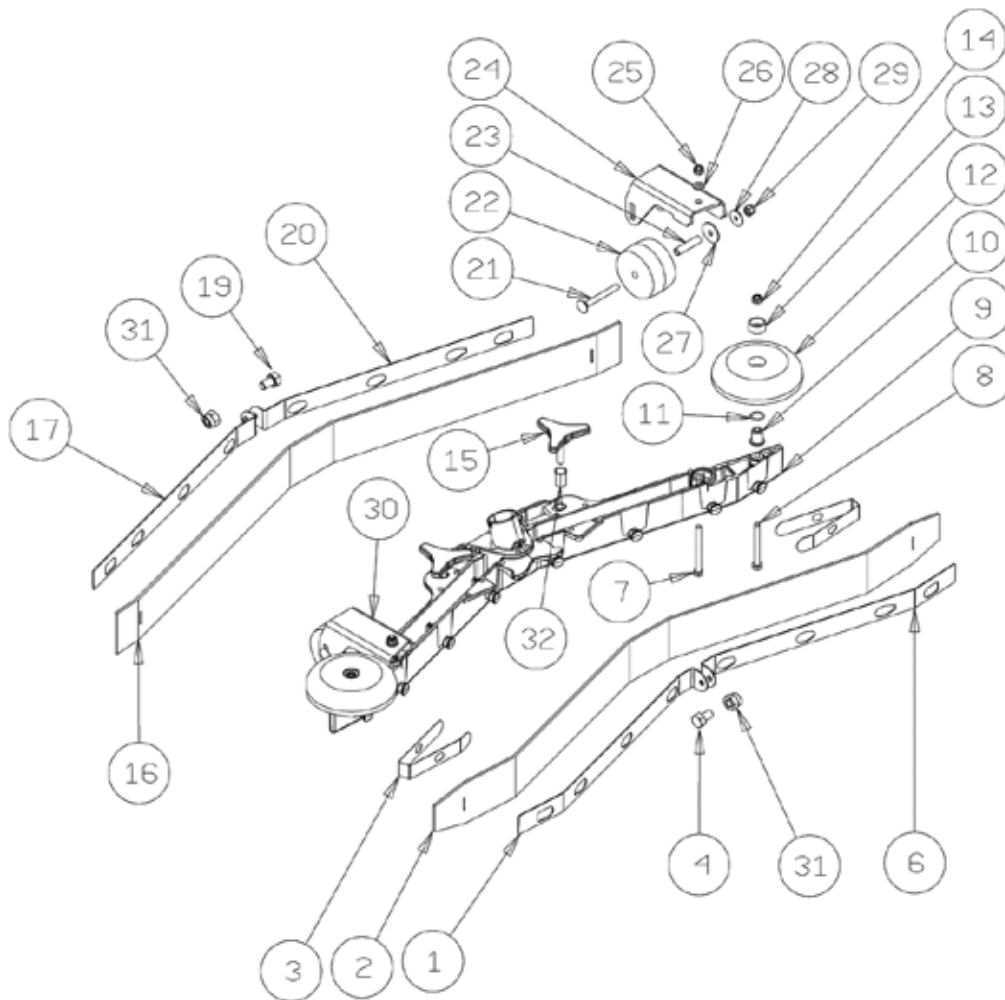

Squeegee

Ref.	Part N.	Description	Quantity	Validity From	Validity To
1	3LAFN08940	BRACKET	1		
2	3MPVR06285	BLADE XS 3MM	1		
3	3MPVR05897	CLOSURE S	2		
4	3VTVT01161	SCREW M6x8	1		
6	3LAFN08945	BRACKET	1		
7	3VTVT17342	SCREW TE M 6X 60 UNI 5739 INX	2		
8	3VTVT00655	SCREW TE M. 6-55	2		
9	3MFVR00143	BODY SQUEEGEE PRESSOFUSO	1		
10	3LAFN04100	SPACER PER RUOTINO PARACOLPI	2		
11	3GUGO00164	GASKET	2		
12	3MPVR05290	ROLLER PARACOLPI	2		
13	3MPVR49229	BUSHING SHK	2		
14	3VTDD01694	NUT M6 INOX	2		
15	3MPVR06004	KNOB AISI 304	2	03/2013	
15	3MPVR06003	KNOB AISI 304	2		03/2013
16	3MPVR06286	BLADE XS 3MM	1		
17	3LAFN08946	BRACKET	1