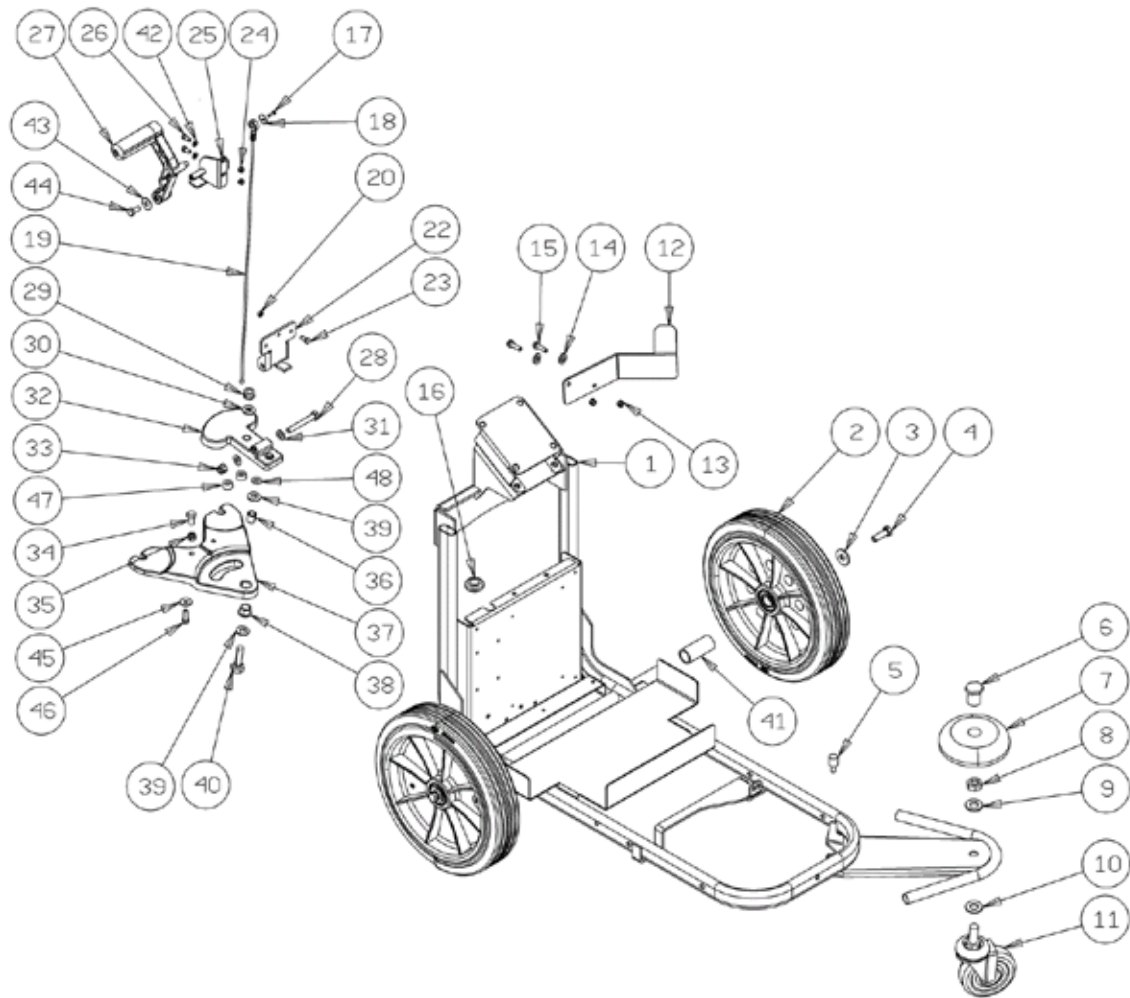

Ref.	Part N.	Description	Quantity	Validity From	Validity To
1	3LAFN07963	SHEET METAL PA.	1		
2	3RTRT00537	WHEEL	2		
3	3VTRS00512	WASHER D. 8 X24 ZC.	2		
4	3VTVT01110	SCREW TE 8X16 UNI5739	2		
5	3MPVR05967	CAP	1		
6	3LAFN09172	BUSHING	1		
7	3MPVR05965	WHEEL	1		
8	3VTDD00502	NUT M12	1		
9	3VTRS15978	WASHER D.12X24 UNI 6592 INX	1		
10	3VTRS15978	WASHER D.12X24 UNI 6592 INX	1		
11	3RTRT00544	WHEEL D.80MXHC	1		
12	3LAFN08091	BRACKET	1		
13	3VTDD01694	NUT M6 INOX	2		
14	3VTRS00245	WASHER D.6 UNI 6592 INOX	2		
15	3VTVT15143	SCREW TE 6X16 UNI5739	2		
16	3MEVR00686	FAIR-LEAD DIAMETER 15.5	1		
17	3VTVT00800	SCREW TC 4X12 ZN	1		

Frame

Ref.	Part N.	Description	Quantity	Validity From	Validity To
18	3VTRS00251	WASHER 4-16 INOX A2	1		
19	3CMCV00459	CABLE CT45	1		
20	3VTDD15517	NUT M 5 INX	3		
22	3LAFN07944	COUPLING SQUEEGEE	1		
23	3VTVT01300	SCREW TE M5X12 INOX	3		
24	3VTDD04369	NUT M 4 TEF UNI 7473	2		
25	3LAFN08085	BRACKET	1		
26	3VTVT29884	SCREW TE M 4X 16 UNI 5739	2		
27	3MPVR49942	LEVER SHK PP	1		
28	3VTVT00757	SCREW	1		
29	3VTDD10310	NUT AUTOBL.M10 INOX DIN 985	1		
30	3VTRS15523	WASHER D.10 X21 INOX UNI 6592	1		
31	3VTRS13947	WASHER D. 8 INX UNI 6592	1		
32	3MFVR00223	SUPPORT SQUEEGEE CT45	1		
33	3VTDD01695	NUT M 8 INX	1		
34	3VTVT15141	SCREW TE M 6X 25 UNI 5739 INX	1		
35	3VTDD15520	NUT M 6 A2 UNI 5588 INX	1		