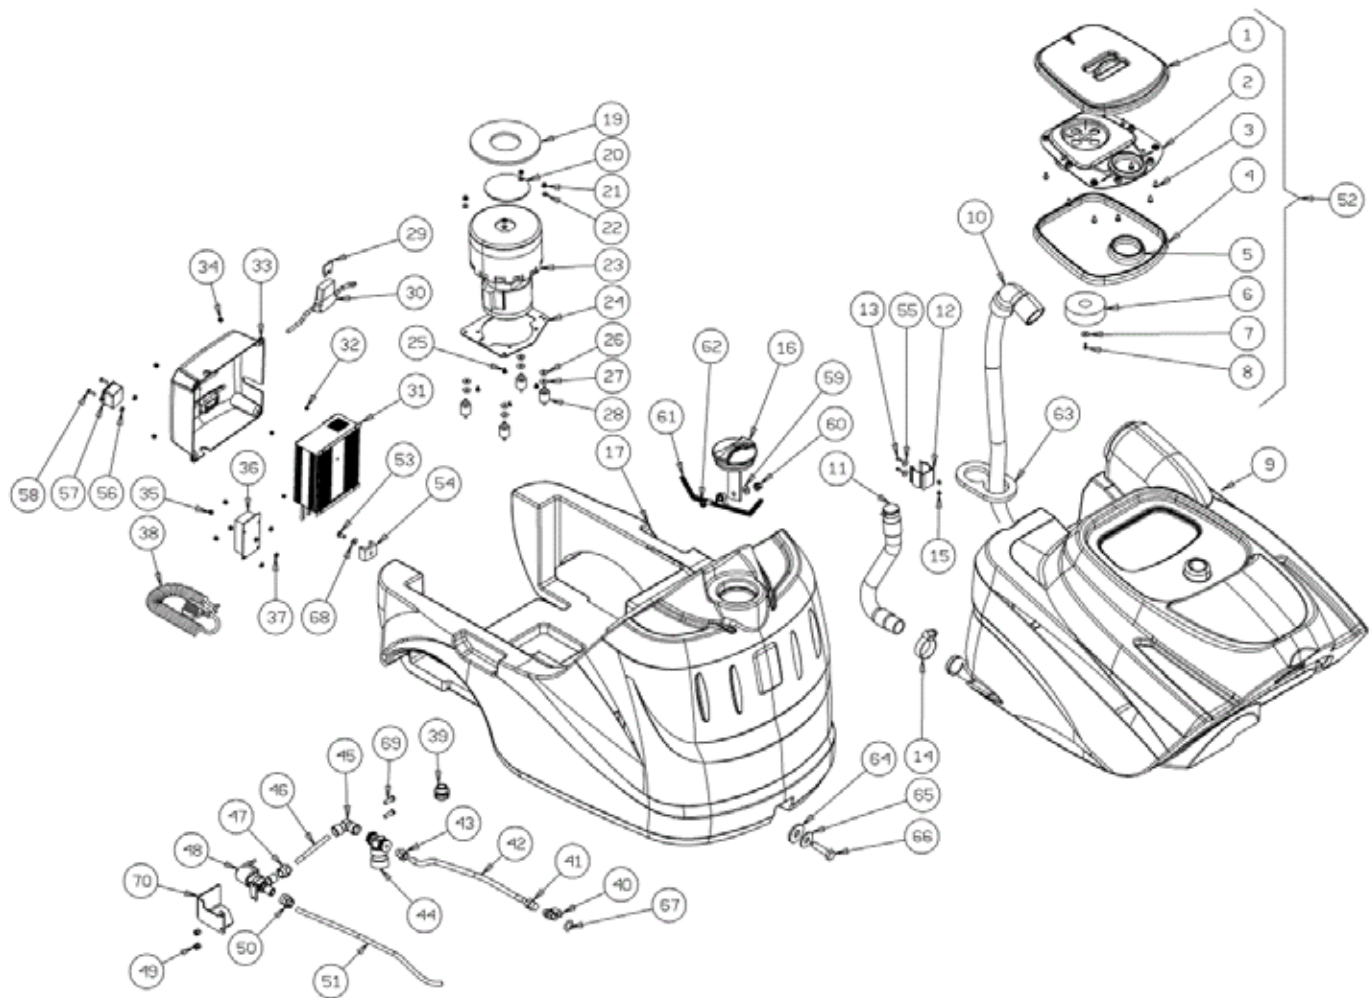

Tank

Ref.	Part N.	Description	Quantity	Validity From	Validity To
1	3MPVR05825	COVER	1		
2	3MPVR05826	COVER	1		
3	3VTVT01694	SCREW TCB TC 5 X10 UNI 9707 TZ	8		
4	3GUVR00306	GASKET	1		
5	3GUVR00307	GASKET	1		
6	3MPVR05836	FLOATER	1		
7	3VTRS00573	WASHER 30x6x3	1		
8	3VTVT48694	SCREW TCB TC 5 X12 UNI 9707 TZ	1		
9	3MPVR06309	TANK CT45 BLU	1		
10	3TBFX00357	TUBE CT45	1		
11	3TBFX00350	TUBE HOSE DRAIN CT30	1		
12	3MPVR46988	CLIP LAV. SHK	1		
13	3VTVT29884	SCREW TE M 4X 16 UNI 5739	2		
14	3FSVR00002	CLAMP EKOFLEX 9 23-35	1		
15	3VTDD04369	NUT M 4 TEF UNI 7473	2		
16	3MPVR05188	CAP	1		
17	3MPVR06308	TANK CT45 BLU	1