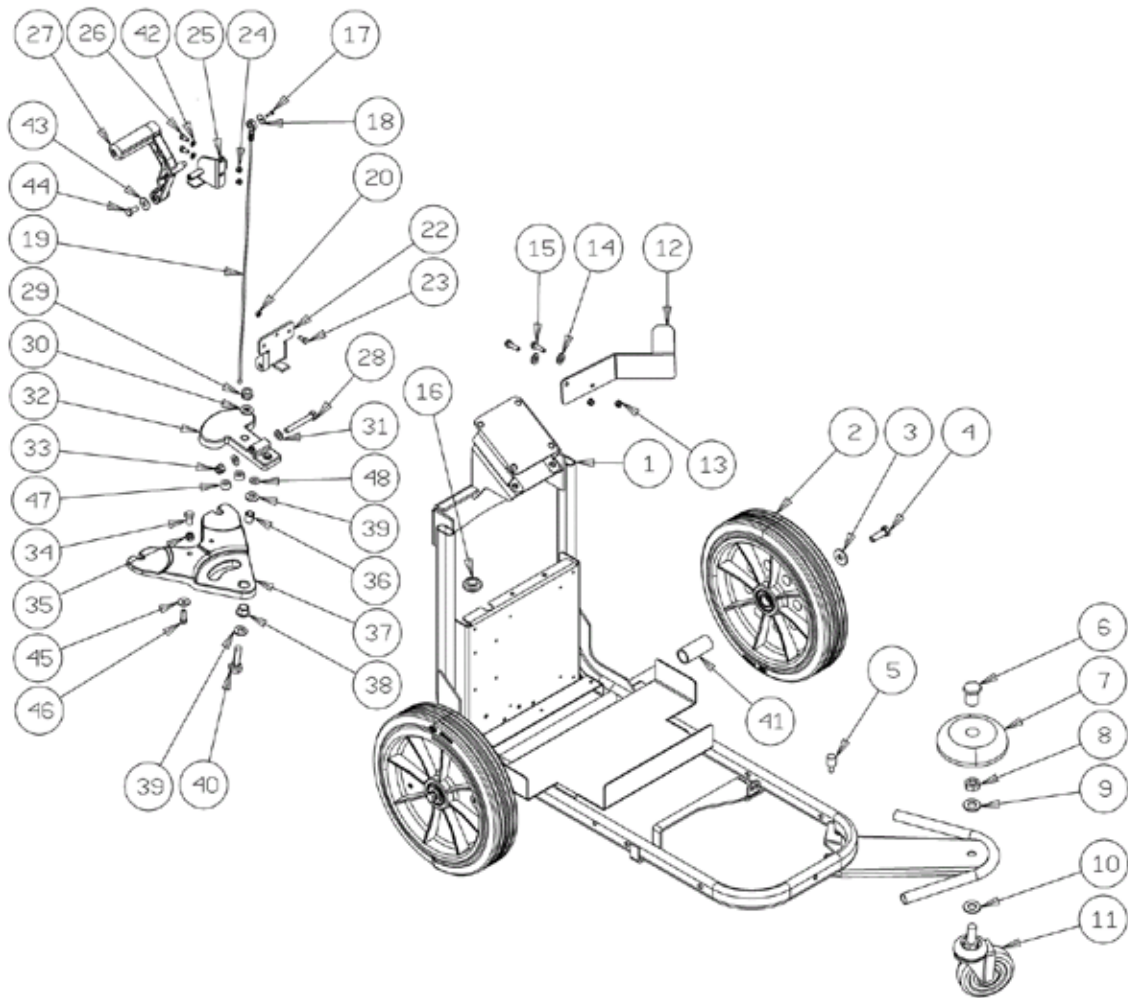

Frame

Ref.	Part N.	Description	Quantity	Validity From	Validity To
36	3LAFN08067	BUSHING CT45	1		
37	3MFVR00224	ARTICULATION SQUEEGEE SUPPORT CT45	1		
38	3CUVR00193	BUSHING	1		
39	3VTRS15523	WASHER D.10 X21 INOX UNI 6592	2		
40	3VTVT01169	SCREW TE M10X45	1		
41	3LAFN08093	BUSHING	2		
42	3VTRS05904	WASHER D. 4 X16 2.083	2		
43	3VTRS15958	WASHER D. 5 X15 UNI 6593	1		
44	3VTVT62916	SCREW TE M5X12 ZN UNI 5739-8.8	1		
45	3VTRS16937	WASHER 6x24 INOX UNI 6593	1		
46	3VTVT37012	SCREW M 4X 10 TCB-TC INX	1		
47	3GUGO00321	CONVEYOR	2	07/2013	
47	3GUGO00234	GASKET 3/4"	1		07/2013
48	3MLML34767	SPRING D.10.2 X20	1