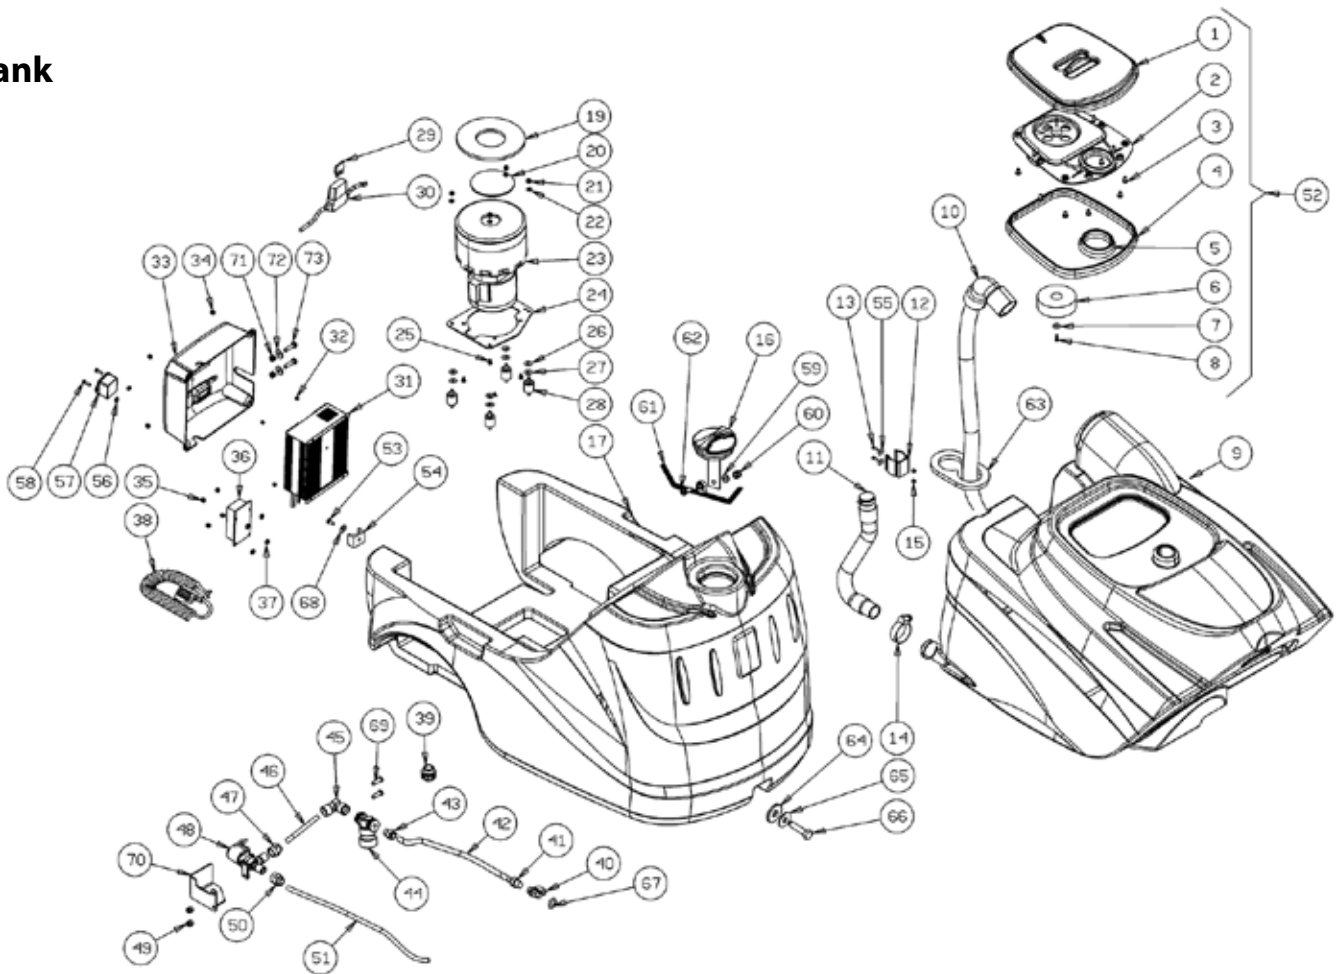

Tank

Ref.	Part N.	Description	Quantity	Validity From	Validity To
37	3VTRS00377	WASHER M4	4		
38	3MECB00923	EXTENSION AWG18 US PLUG	1		
39	3MPVR08003	CAP	1		
40	3RCGR00082	VALVE	1		
41	3RCVR00784	CONNECTOR	1		
42	3TBBP00511	TUBE	0,33		
43	3RCVR00807	CONNECTOR 10 1/4	1	05/2015	
44	3FTAC00044	FILTER	1		
45	3RCVR00773	CONNECTOR 1/4	1		
46	3TBBP00481	TUBE	0,2		
47	3RCVR00772	CONNECTOR 1/4	1		
48	3KTRIO2139	SOLENOID VALVE CT45	1		
49	3VTDD00055	NUT M 4 ATB A2	2	05/2013	
50	3RCVR00772	CONNECTOR 1/4	1		
51	3TBBP00481	TUBE	0,48		
52	3KTRIO1989	KIT RECOVERY LID	1		
53	3VTVT00311	SCREW TE M4X12	1		
54	3FSVR00243	CLAMP 20/30	1		
55	3VTRS05904	WASHER D. 4 X16 2.083	2