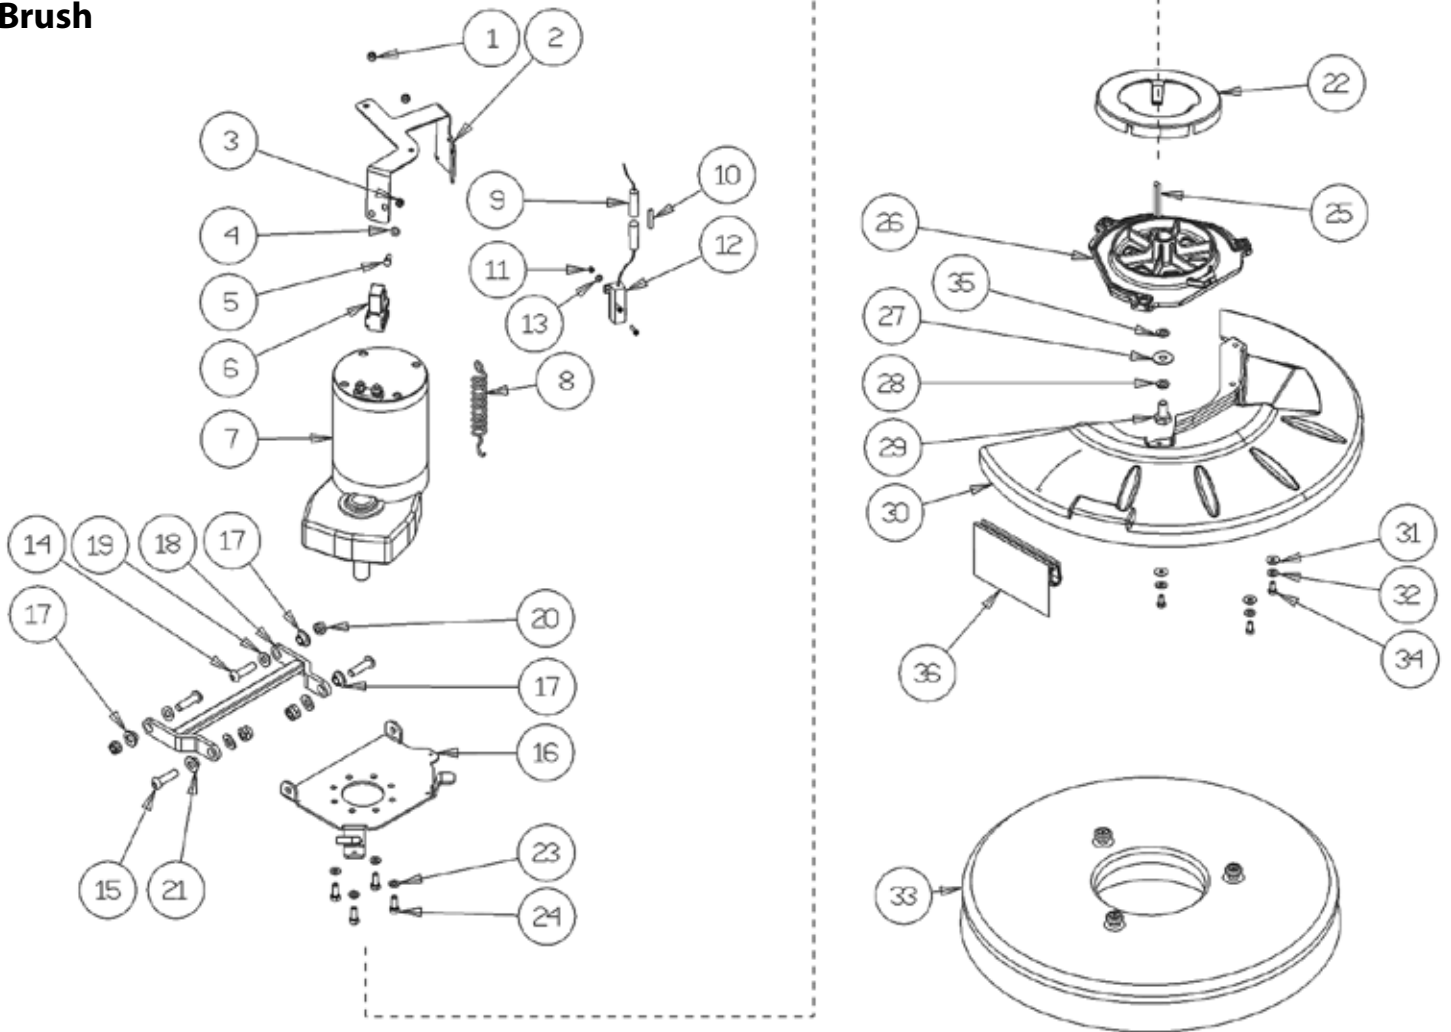

Handle

Ref.	Part N.	Description	Quantity	Validity From	Validity To
1	3MPVR06046	CRANKCASE	1		
2	3MECB01396	WIRING	1	11/2015	
3	3MECE00605	BOARD LOGIC 24V	1	09/2015	
4	3MPVR06055	COVER	1		
5	3VTVT01371	SCREW 4,8X19	14		
6	3MPVR06054	SHELL SX	1		
7	3MPVR06057	FAIR-LEAD	1		
8	3MPVR06047	CRANKCASE	1		
9	3MPVR06048	LEVER SX	1		
10	3MLML00336	SPRING	1		
11	3MPVR06049	LEVER DX	1		
12	3MECI36393	MICROSWITCH TRZ. DRW	1		
13	3MPVR06050	LEVER ADJUSTMENT	1		
14	3LAFN09221	LEVER	1		
15	3MPVR06298	COVER CT55	1		
16	3MLML00337	SPRING	1		
17	3MPVR06052	HANDLE SUPPORT	1		

Handle

Ref.	Part N.	Description	Quantity	Validity From	Validity To
18	3MPVR06056	GEAR	1		
19	3MPVR06053	SHELL DX	1		
21	3MPVR06055	COVER	1		
22	3ETET01842	LABEL	1	09/2015	
23	3VTVT00800	SCREW TC 4X12 ZN	1	09/2014	
24	3VTRS00251	WASHER 4-16 INOX A2	1	09/2014	
25	3CMCV00364	CABLE	1	09/2014	
26	3MPVR49942	LEVER SHK PP	1	09/2014	
27	3VTVT00796	SCREW TC 6X12	1	09/2014	
28	3LAFN09248	PIN	1	09/2014	

Brush

Ref.	Part N.	Description	Quantity	Validity From	Validity To
27	3VTRS13946	WASHER D. 8 X24 INX UNI 6593	1		
28	3VTRS15146	WASHER D. 8 INX GRW UNI 1751	1		
29	3VTVT13938	SCREW TE 8X20 UNI5739 INX	1		
30	3MPVR06243	COVER	1		
31	3VTRS13750	WASHER D. 5X14 INX	3		
32	3VTRS15908	WASHER D. 5 INX GRW UNI 1751	3		
33	3SPPV01332	BRUSH D.500 NYLON	1		
34	3VTVT01300	SCREW TE M5X12 INOX	3		
35	3VTRS13947	WASHER D.8 INX UNI 6592	1	11/2014	
36	3MPVR06072	FLAP	1		