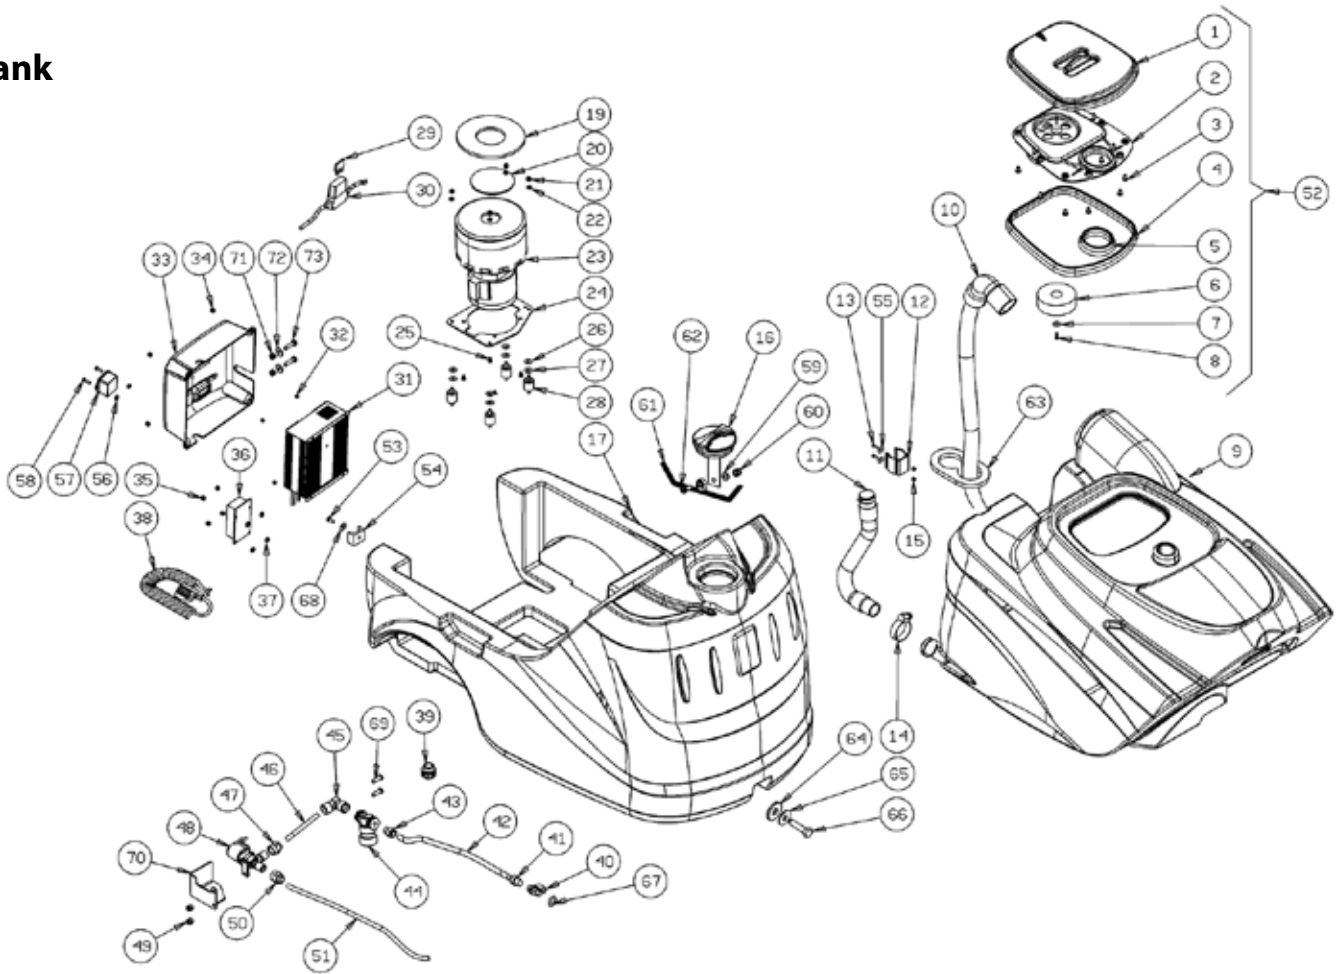

Tank

Ref.	Part N.	Description	Quantity	Validity From	Validity To
19	3GUGO00444	GASKET	1		
20	3LAFN05830	FILTER	1		
21	3VTDD07727	NUT M 5 INOX	4		
22	3VTRS15908	WASHER D. 5 INX GRW UNI 1751	4		
23	3MEVR05200	CARBON BRUSH AMET.116599-13	2		
23	3MOCC00397	MOTOR VACUUM	1		
24	3LAFN08894	PLATE	1		
25	3VTVT48694	SCREW TCB TC 5 X12 UNI 9707 TZ	4		
26	3VTRS13750	WASHER D. 5X14 INX	4		
27	3VTRS13750	WASHER D. 5X14 INX	4		
28	3ABGO00052	VIBRATION DAMP.	4		
29	3MEVR02048	FUSE 40A	1		
30	3MECB01286	WIRING FUSE HOLDER CT30 BATTERY	1		
31	3BACA00166	BATTERY-CHARGER 24V 10A	1	05/2015	
32	3VTDD00001	NUT UNI 5588 M3 ZB	4		
33	3MPVR06234	COVER	1		
34	3VTDD04368	NUT M 4 ZIN UNI 5588	4		
35	3VTDD04368	NUT M 4 ZIN UNI 5588	4		
36	3MECE00606	BOARD POWER	1	09/2015