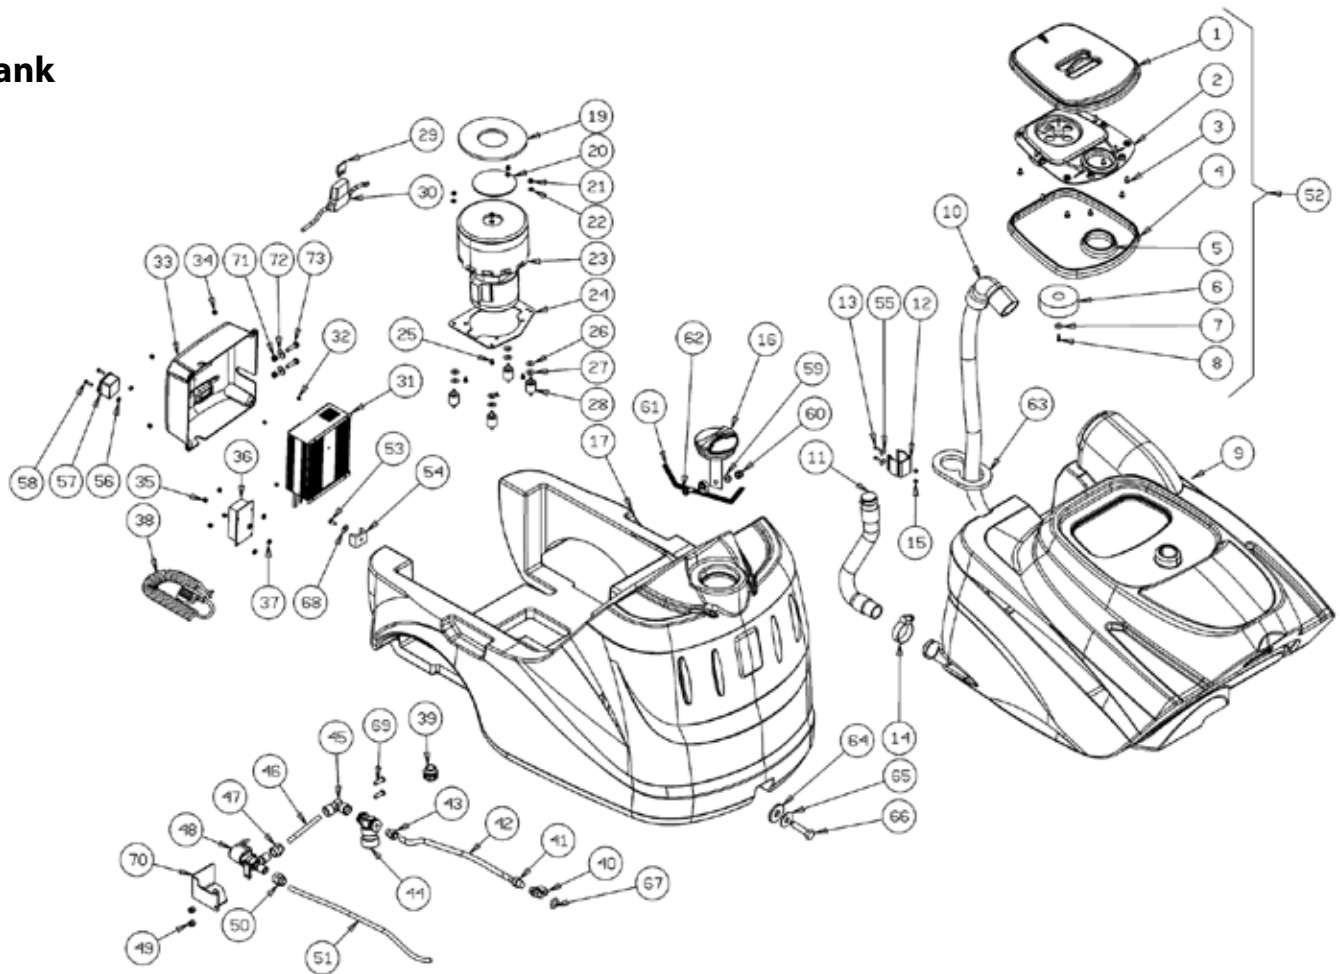

Tank

Ref.	Part N.	Description	Quantity	Validity From	Validity To
56	3VTDD00001	NUT UNI 5588 M3 ZB	2		
57	3MEVR02074	PLUG	1		
58	3VTVT00035	SCREW M 3X 8 TS TC ZC	2		
59	3VTRS00515	WASHER D. 4 INX	1		
60	3VTDD00055	NUT M 4 ATB A2	1		
61	3MPVR08038	PLATE	1		
62	3VTVT15965	SCREW TCB-TC 4X12 UNI7687 INX	1		
63	3MPVR04659	FLANGE	1		
64	3VTRS16937	WASHER 6x24 INOX UNI 6593	1		
65	3VTRS13750	WASHER D. 5X14 INX	1		
66	3VTVT01376	SCREW TE M 5X 35 UNI 5739	1		
67	3GUGO31088	O-RING D. 12 X 2.50 NBR 70SH	1		
68	3VTRS00501	WASHER D. 4 0.232 UNI 6592	1		
69	3VTVT15924	SCREW M 4X 16 TCB-TC UNI 7687	2	05/2013	
70	3LAFN07948	PROTECTION SOLENOID	1	05/2013	
71	3VTDD15925	NUT M 4 INX	2	12/2014	
72	3 VTRS00515	WASHER D. 4 INX	2	12/2014	
73	3VTVT15965	SCREW TCB-TC 4X12 UNI7687 INX	2	12/2014