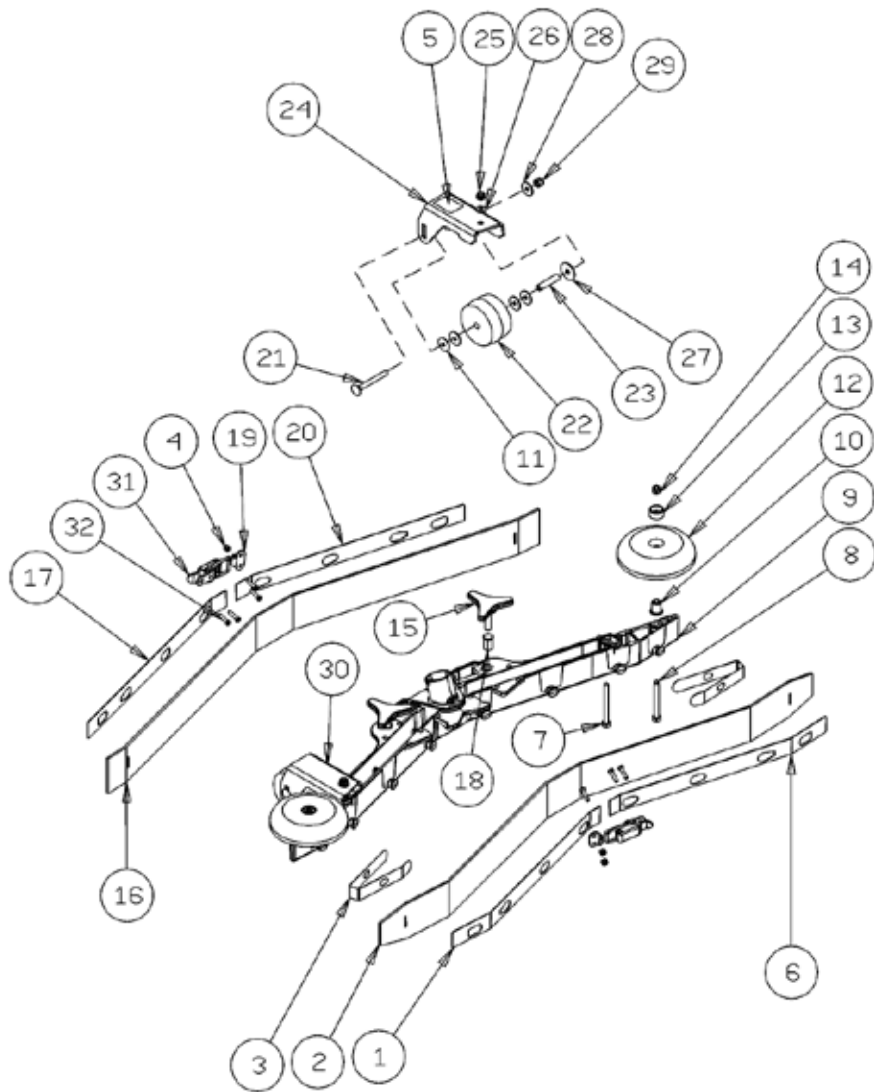

Squeegee

Ref.	Part N.	Description	Quantity	Validity From	Validity To
20	3LAFN09278	BLADE HOLDER REAR LEFT	1		
21	3VTVT01206	SCREW M6X55	2		
22	3RTRT00523	WHEEL	2		
23	3LAFN07589	SPACER	2		
24	3LAFN09217	SUPPORT SX	1		
25	3VTDD01694	NUT M6 INOX	2		
26	3VTRS00245	WASHER D.6 UNI 6592 INOX	2		
27	3VTRS16937	WASHER 6x24 INOX UNI 6593	2		
28	3VTRS13945	WASHER D. 6X18 INX UNI 6593	2		
29	3VTDD15518	NUT M 6 INX	2		
30	3LAFN09216	SUPPORT DX	1		
31	3LAFN09302	CLOSURE	2		
32	3VTVT01070	SCREW TSTC M3X8	8