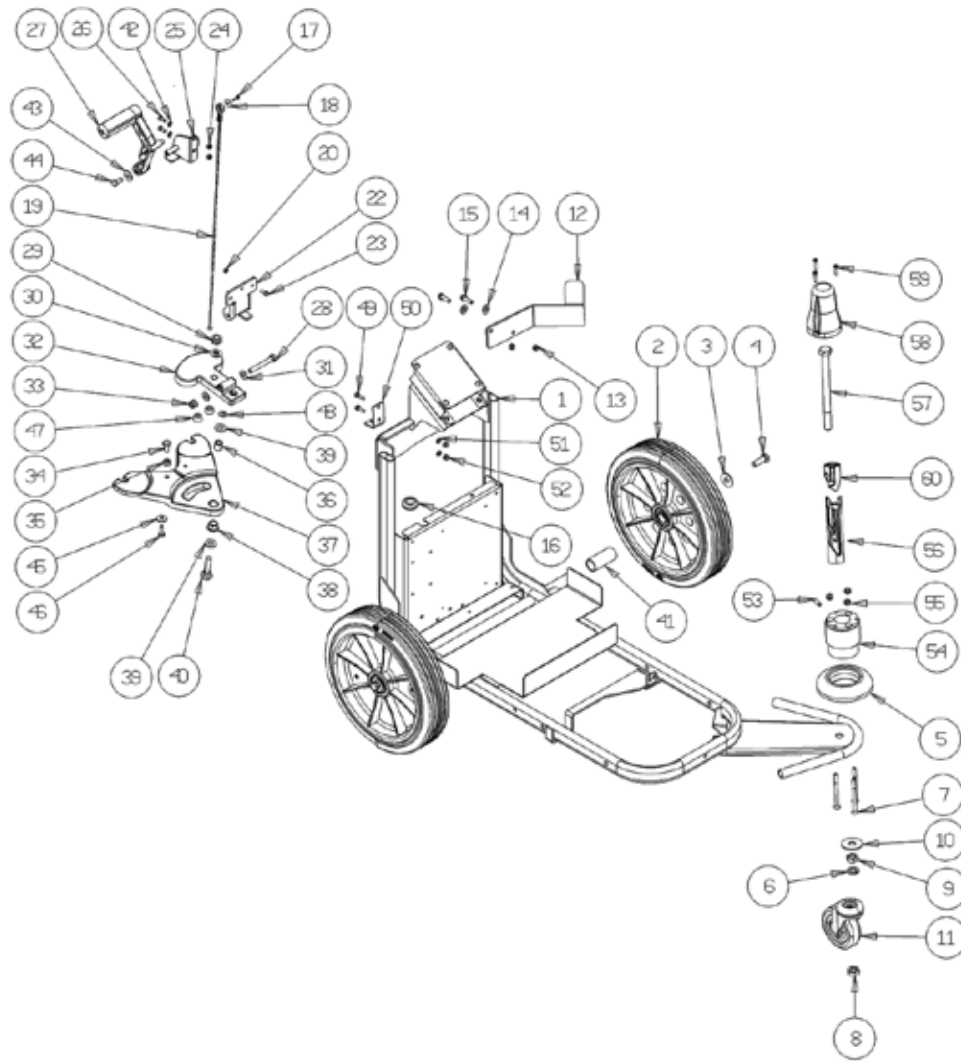

Parts Manual Manuel de pièces

Hurricane 450 XTT

Autoscrubbers
Code: 19362

Serial Number:
Numéro de série : _____

Date of Purchase:
Date d'achat : _____

Frame

Ref.	Part N.	Description	Quantity	Validity From	Validity To
1	3LAFN07963	FRAME	1		
2	3RTRT00537	WHEEL	2		
3	3VTRS00512	WASHER D. 8 X24 ZC.	2		
4	3VTVT01110	SCREW TE 8X16 UNI5739	2		
5	3MPVR07134	WHEEL	1		
6	3VTRS15919	WASHER D.12 GROVER UNI 1751 INX	1		
7	3VTVT01160	SCREW M6x65	3		
8	3VTDD27918	NUT M 12 UNI 5588 INX	1		
9	3VTDD00502	NUT M12	1		
10	3VTRS09142	WASHER D.12X36	1		
11	3RTRT00550	WHEEL	1		
12	3LAFN08091	BRACKET	1		
13	3VTDD01694	NUT M6 INOX	2		
14	3VTRS00245	WASHER D.6 UNI 6592 INOX	2		
15	3VTVT15143	SCREW TE 6X16 UNI5739	2		
16	3MEVR00686	STRAIN RELIEF	1		
20	3VTDD15517	NUT M 5 INX	3		

Frame

Ref.	Part N.	Description	Quantity	Validity From	Validity To
22	3LAFN08106	COUPLING SQUEEGEE	1	09/2013	
23	3VTVT01300	SCREW TE M5X12 INOX	3		
28	3VTVT00757	SCREW	1		
29	3VTDD10310	NUT AUTOBL.M10 INOX DIN 985	1		
30	3VTRS15523	WASHER D.10 X21 INOX UNI 6592	1		
31	3VTRS13947	WASHER D. 8 INX UNI 6592	1		
32	3MFVR00223	SUPPORT SQUEEGEE CT45	1		
33	3VTDD01695	NUT M 8 INX	1		
34	3VTVT15141	SCREW TE M 6X 25 UNI 5739 INX	1		
35	3VTDD15520	NUT M 6 A2 UNI 5588 INX	1		
36	3LAFN08067	BUSHING CT45	1		
37	3MFVR00224	ARTICULATION SQUEEGEE SUPPORT	1		
38	3CUVR00193	BUSHING	1		
39	3VTRS15523	WASHER D.10 X21 INOX UNI 6592	2		
40	3VTVT01169	SCREW TE M10X45	1		
41	3LAFN08093	BUSHING	2		
45	3VTRS16937	WASHER 6x24 INOX UNI 6593	1		