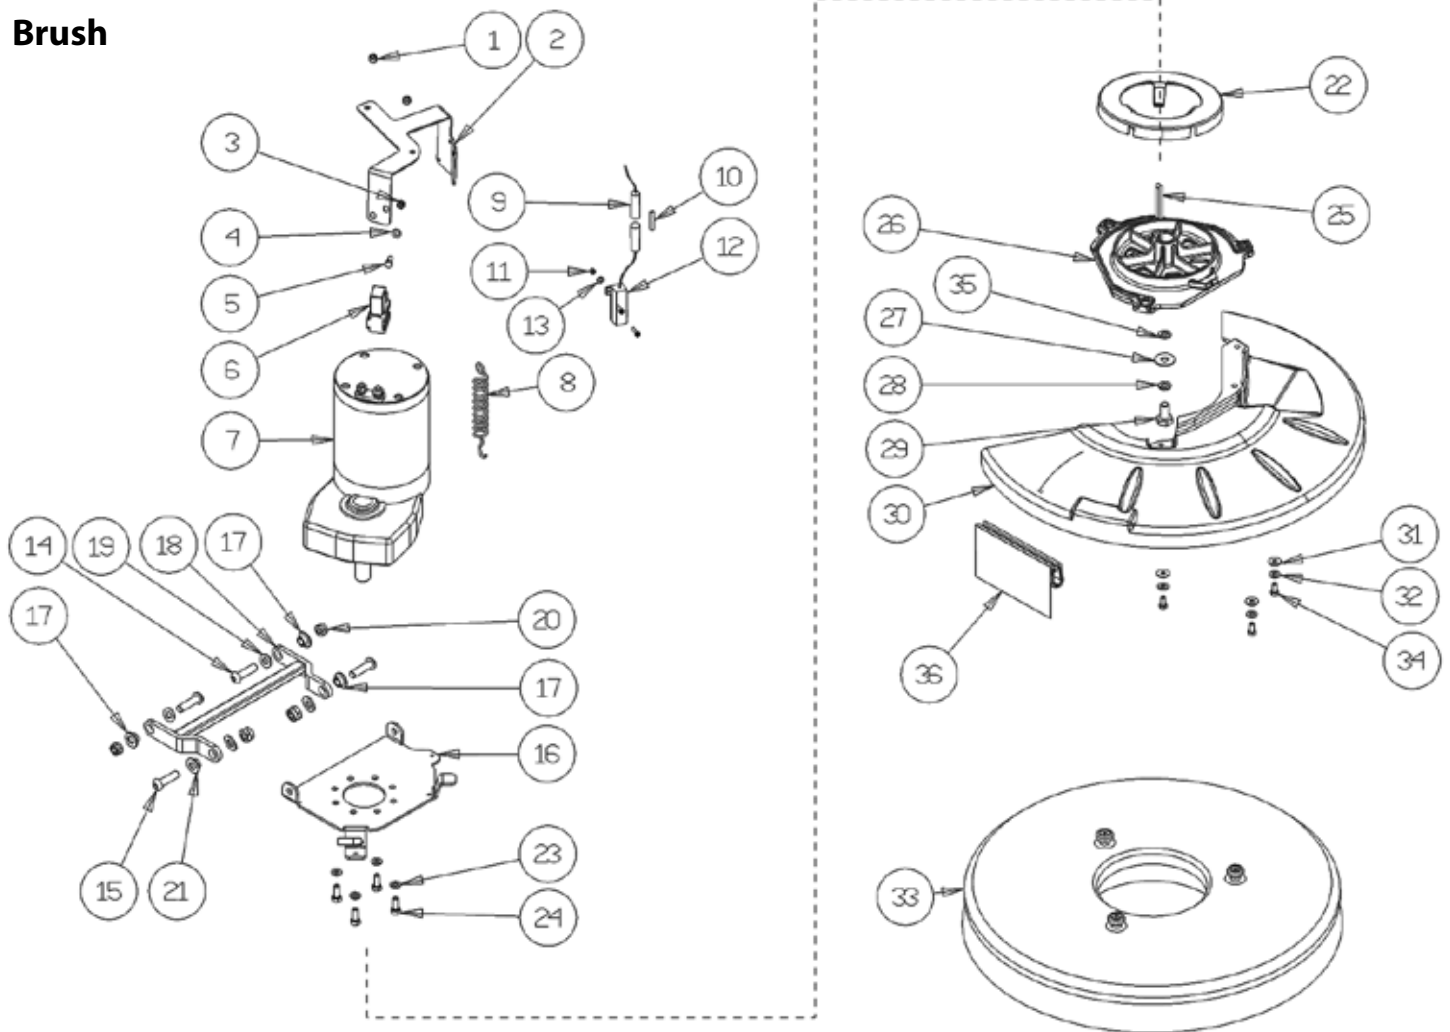

Brush

Ref.	Part N.	Description	Quantity	Validity From	Validity To
1	3VTDD00128	SELF-LOCJ.NUT M5	2		
2	3LAFN08083	BRACKET	1		
7	3MOCC00426	MOTOR 24V 20A 400W IP44	1		
8	3MLML00340	SPRING	1	10/2013	
14	3VTVT01378	CARRYNG BAG	2		
15	3VTVT01195	SCREW TBEI M 8X 25 ISO 7380 IX	2		
16	3LAFN08104	SUPPORT	1		
17	3LAFN06391	BUSHING PARALLELOGRAM	3		
18	3LAFN07910	BRACKET	1		
19	3VTRS13947	WASHER D. 8 INX UNI 6592	4		
20	3VTDD01695	NUT M 8 INX	4		
21	3LAFN51068	BUSHING	1		
22	3MPVR06045	CONVEYOR	1		
23	3VTRS15144	WASHER D. 6 INX GRW UNI 1751	4		
24	3VTVT15906	SCREW TE 6X 12 A2 UNI 5739	4		
25	3VTVR16617	KEY 6X 6X30 UNI 6604	1		
26	3MFVR00212	DRIVE DISK	1