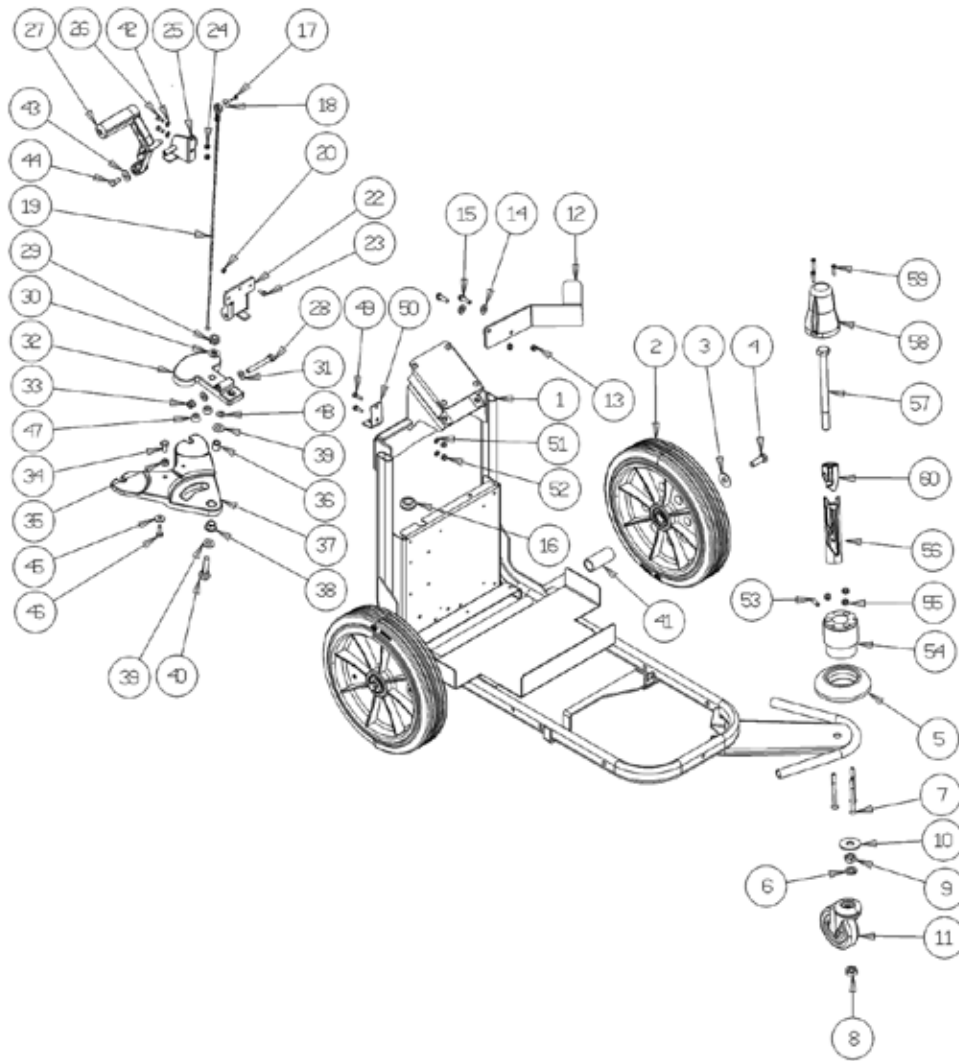

Frame

Ref.	Part N.	Description	Quantity	Validity From	Validity To
46	3VTVT00881	SCREW TC+M4x6 TRIBOLOBATA INOX	1	09/2014	
47	3GUGO00321	CONVEYOR	2	07/2013	
48	3MLML34767	SPRING D.10.2 X20	1		
49	3VTVT07725	SCREW TE 5X16 UNI5739 INX	2	09/2014	
50	3LAFN09365	BRACKET	1	09/2014	
51	3VTRS00516	WASHER D. 5 INX	2	09/2014	
52	3VTDD01693	NUT M4 INOX	2	09/2014	
53	3VTVT01382	PIN	1		
54	3MPVR07136	BUSHING	1		
55	3VTDD01694	NUT M6 INOX	3		
56	3MPVR06462	PIN	1	04/2015	
57	3VTVT01384	SCREW M12X160	1		
58	3MPVR07133	COVER	1		
59	3VTVT40035	SCREW ATF TCB-TC 4,5X20 HILO IX	3		
60	3MPVR06461	PIN	1	04/2015