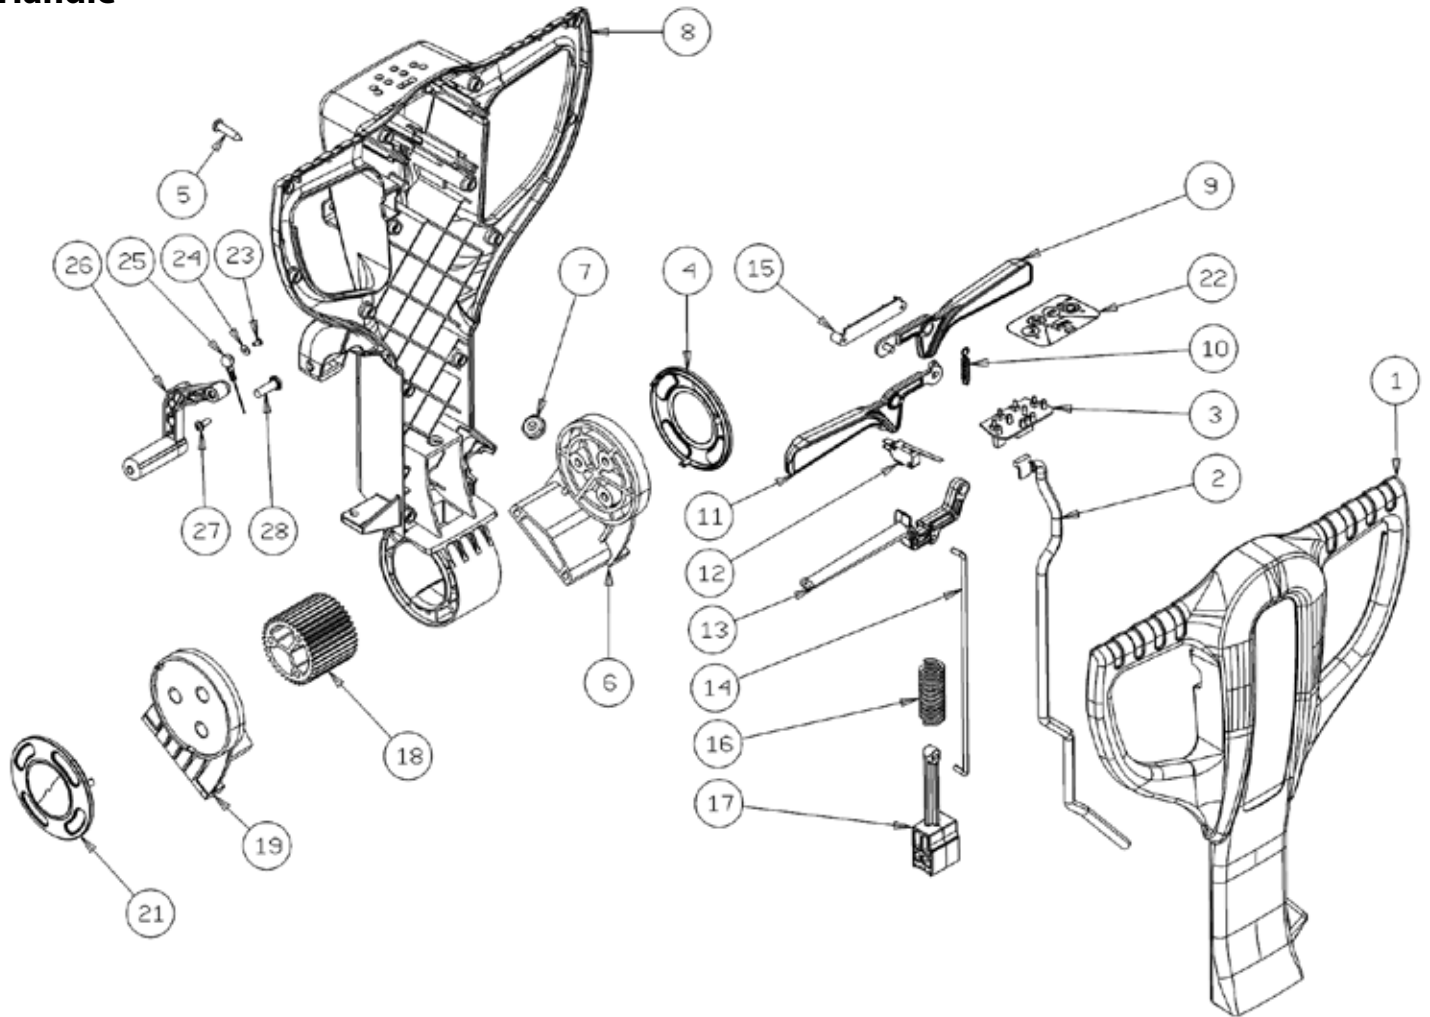

Handle

Ref.	Part N.	Description	Quantity	Validity From	Validity To
1	3MPVR06046	CRANKCASE	1		
2	3MECB01396	WIRING	1	11/2015	
3	3MECE00605	BOARD LOGIC 24V	1	09/2015	
4	3MPVR06055	COVER	1		
5	3VTVT01371	SCREW 4,8X19	14		
6	3MPVR06054	SHELL SX	1		
7	3MPVR06057	FAIR-LEAD	1		
8	3MPVR06047	CRANKCASE	1		
9	3MPVR06048	LEVER SX	1		
10	3MLML00336	SPRING	1		
11	3MPVR06049	LEVER DX	1		
12	3MECI36393	MICROSWITCH TRZ. DRW	1		
13	3MPVR06050	LEVER ADJUSTMENT	1		
14	3LAFN09221	LEVER	1		
15	3MPVR06298	COVER CT55	1		
16	3MLML00337	SPRING	1		
17	3MPVR06052	HANDLE SUPPORT	1