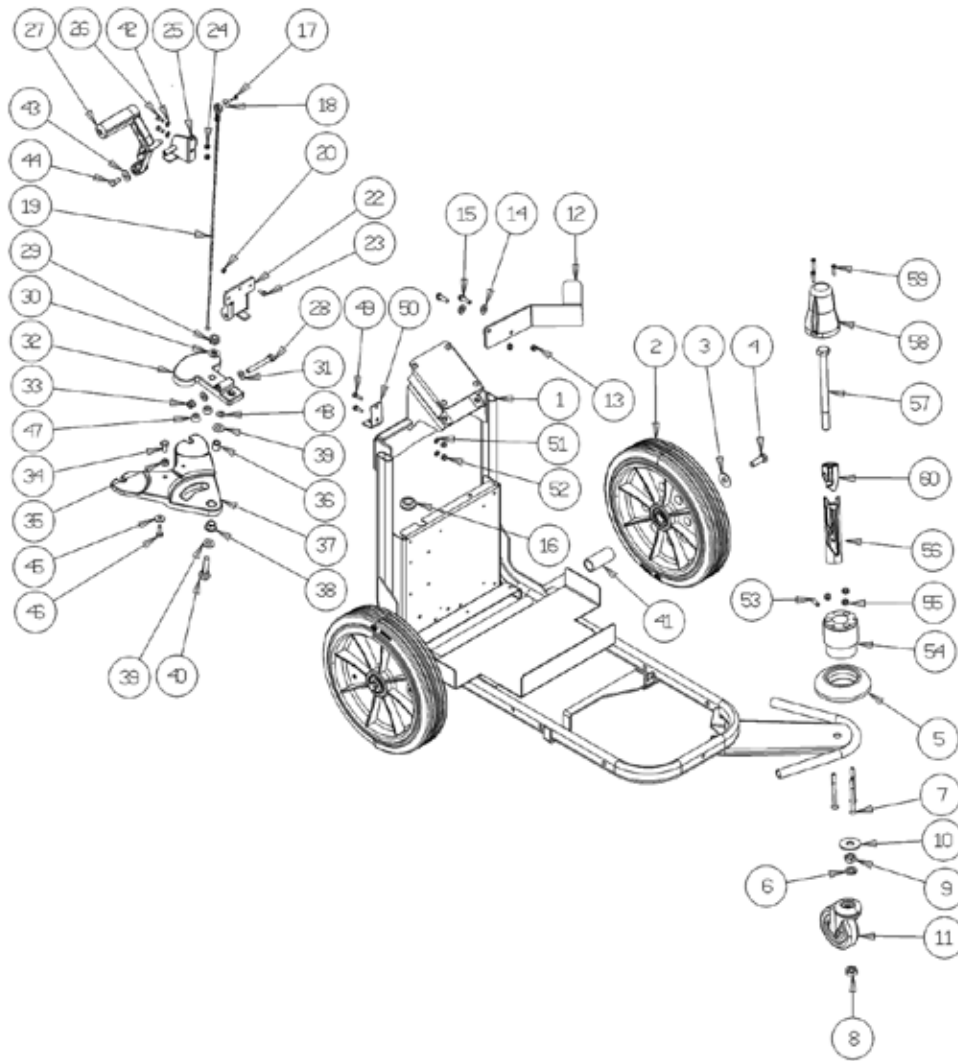

Parts Manual Manuel de pièces

Hurricane 450 XTT

Autoscrubbers
Code: 19362

Serial Number:
Numéro de série : _____

Date of Purchase:
Date d'achat : _____

Frame

Ref.	Part N.	Description	Quantity	Validity From	Validity To
1	3LAFN07963	FRAME	1		
2	3RTRT00537	WHEEL	2		
3	3VTRS00512	WASHER D. 8 X24 ZC.	2		
4	3VTVT01110	SCREW TE 8X16 UNI5739	2		
5	3MPVR07134	WHEEL	1		
6	3VTRS15919	WASHER D.12 GROVER UNI 1751 INX	1		
7	3VTVT01160	SCREW M6x65	3		
8	3VTDD27918	NUT M 12 UNI 5588 INX	1		
9	3VTDD00502	NUT M12	1		
10	3VTRS09142	WASHER D.12X36	1		
11	3RTRT00550	WHEEL	1		
12	3LAFN08091	BRACKET	1		
13	3VTDD01694	NUT M6 INOX	2		
14	3VTRS00245	WASHER D.6 UNI 6592 INOX	2		
15	3VTVT15143	SCREW TE 6X16 UNI5739	2		
16	3MEVR00686	STRAIN RELIEF	1		
20	3VTDD15517	NUT M 5 INX	3		

Frame

Ref.	Part N.	Description	Quantity	Validity From	Validity To
22	3LAFN08106	COUPLING SQUEEGEE	1	09/2013	
23	3VTVT01300	SCREW TE M5X12 INOX	3		
28	3VTVT00757	SCREW	1		
29	3VTDD10310	NUT AUTOBL.M10 INOX DIN 985	1		
30	3VTRS15523	WASHER D.10 X21 INOX UNI 6592	1		
31	3VTRS13947	WASHER D. 8 INX UNI 6592	1		
32	3MFVR00223	SUPPORT SQUEEGEE CT45	1		
33	3VTDD01695	NUT M 8 INX	1		
34	3VTVT15141	SCREW TE M 6X 25 UNI 5739 INX	1		
35	3VTDD15520	NUT M 6 A2 UNI 5588 INX	1		
36	3LAFN08067	BUSHING CT45	1		
37	3MFVR00224	ARTICULATION SQUEEGEE SUPPORT	1		
38	3CUVR00193	BUSHING	1		
39	3VTRS15523	WASHER D.10 X21 INOX UNI 6592	2		
40	3VTVT01169	SCREW TE M10X45	1		
41	3LAFN08093	BUSHING	2		
45	3VTRS16937	WASHER 6x24 INOX UNI 6593	1		