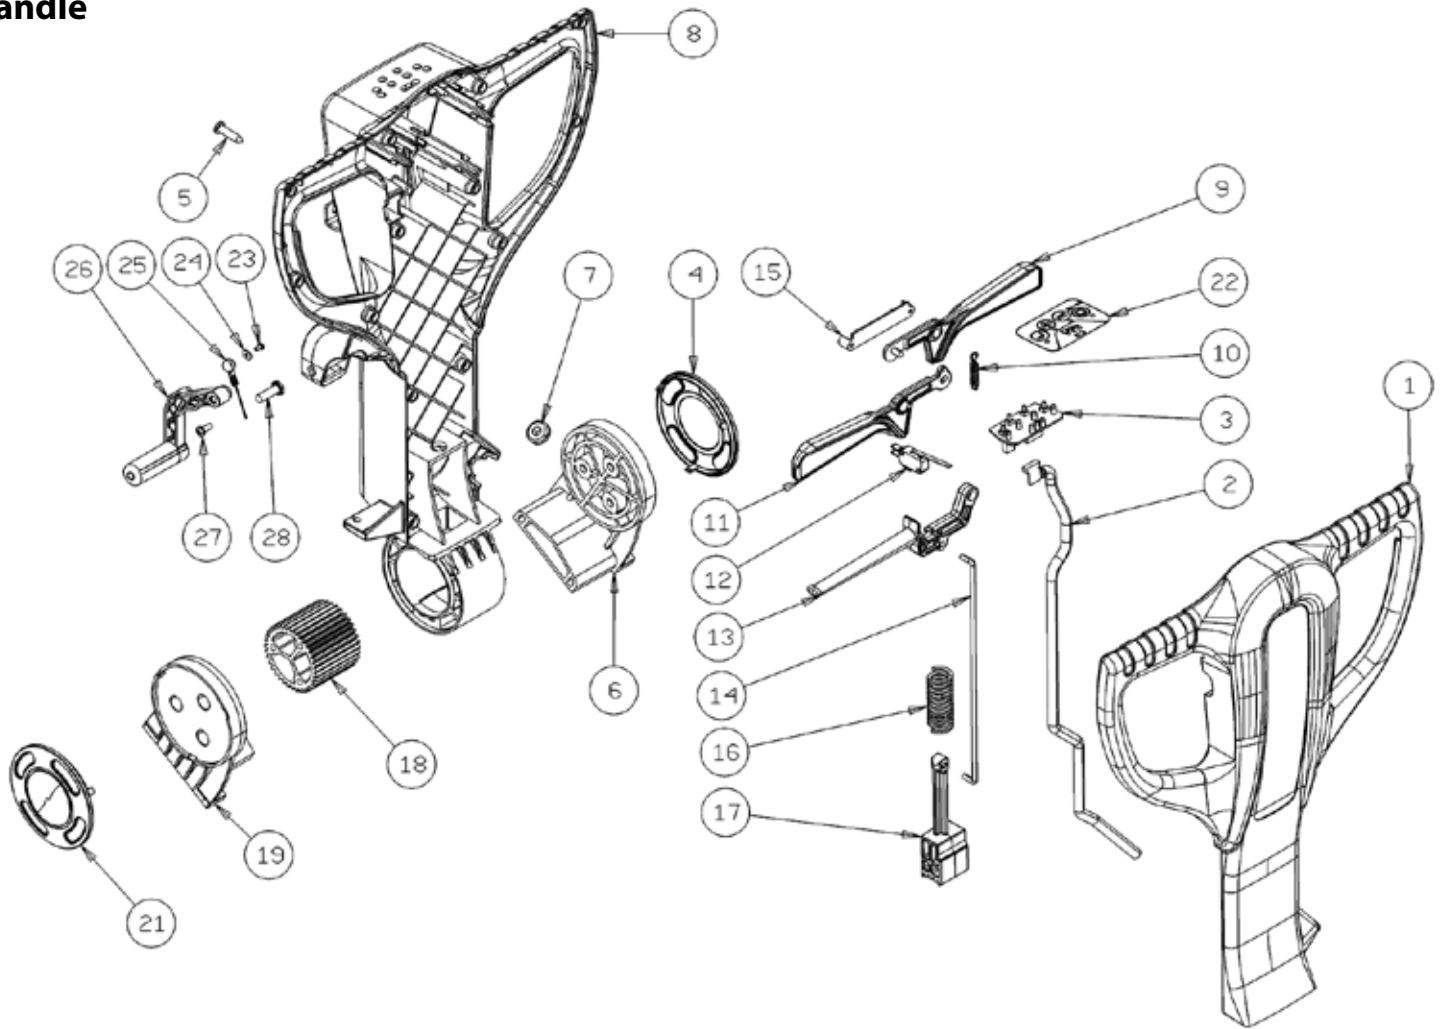

Squeegee

Ref.	Part N.	Description	Quantity	Validity From	Validity To
20	3LAFN09278	BLADE HOLDER REAR LEFT	1		
21	3VTVT01206	SCREW M6X55	2		
22	3RTRT00523	WHEEL	2		
23	3LAFN07589	SPACER	2		
24	3LAFN09217	SUPPORT SX	1		
25	3VTDD01694	NUT M6 INOX	2		
26	3VTRS00245	WASHER D.6 UNI 6592 INOX	2		
27	3VTRS16937	WASHER 6x24 INOX UNI 6593	2		
28	3VTRS13945	WASHER D. 6X18 INX UNI 6593	2		
29	3VTDD15518	NUT M 6 INX	2		
30	3LAFN09216	SUPPORT DX	1		
31	3LAFN09302	CLOSURE	2		
32	3VTVT01070	SCREW TSTC M3X8	8		

Handle

Ref.	Part N.	Description	Quantity	Validity From	Validity To
1	3MPVR06046	CRANKCASE	1		
2	3MECB01396	WIRING	1	11/2015	
3	3MECE00605	BOARD LOGIC 24V	1	09/2015	
4	3MPVR06055	COVER	1		
5	3VTVT01371	SCREW 4,8X19	14		
6	3MPVR06054	SHELL SX	1		
7	3MPVR06057	FAIR-LEAD	1		
8	3MPVR06047	CRANKCASE	1		
9	3MPVR06048	LEVER SX	1		
10	3MLML00336	SPRING	1		
11	3MPVR06049	LEVER DX	1		
12	3MECI36393	MICROSWITCH TRZ. DRW	1		
13	3MPVR06050	LEVER ADJUSTMENT	1		
14	3LAFN09221	LEVER	1		
15	3MPVR06298	COVER CT55	1		
16	3MLML00337	SPRING	1		
17	3MPVR06052	HANDLE SUPPORT	1		

Handle

Ref.	Part N.	Description	Quantity	Validity From	Validity To
18	3MPVR06056	GEAR	1		
19	3MPVR06053	SHELL DX	1		
21	3MPVR06055	COVER	1		
22	3ETET01842	LABEL	1	09/2015	
23	3VTVT00800	SCREW TC 4X12 ZN	1	09/2014	
24	3VTRS00251	WASHER 4-16 INOX A2	1	09/2014	
25	3CMCV00364	CABLE	1	09/2014	
26	3MPVR49942	LEVER SHK PP	1	09/2014	
27	3VTVT00796	SCREW TC 6X12	1	09/2014	
28	3LAFN09248	PIN	1	09/2014	