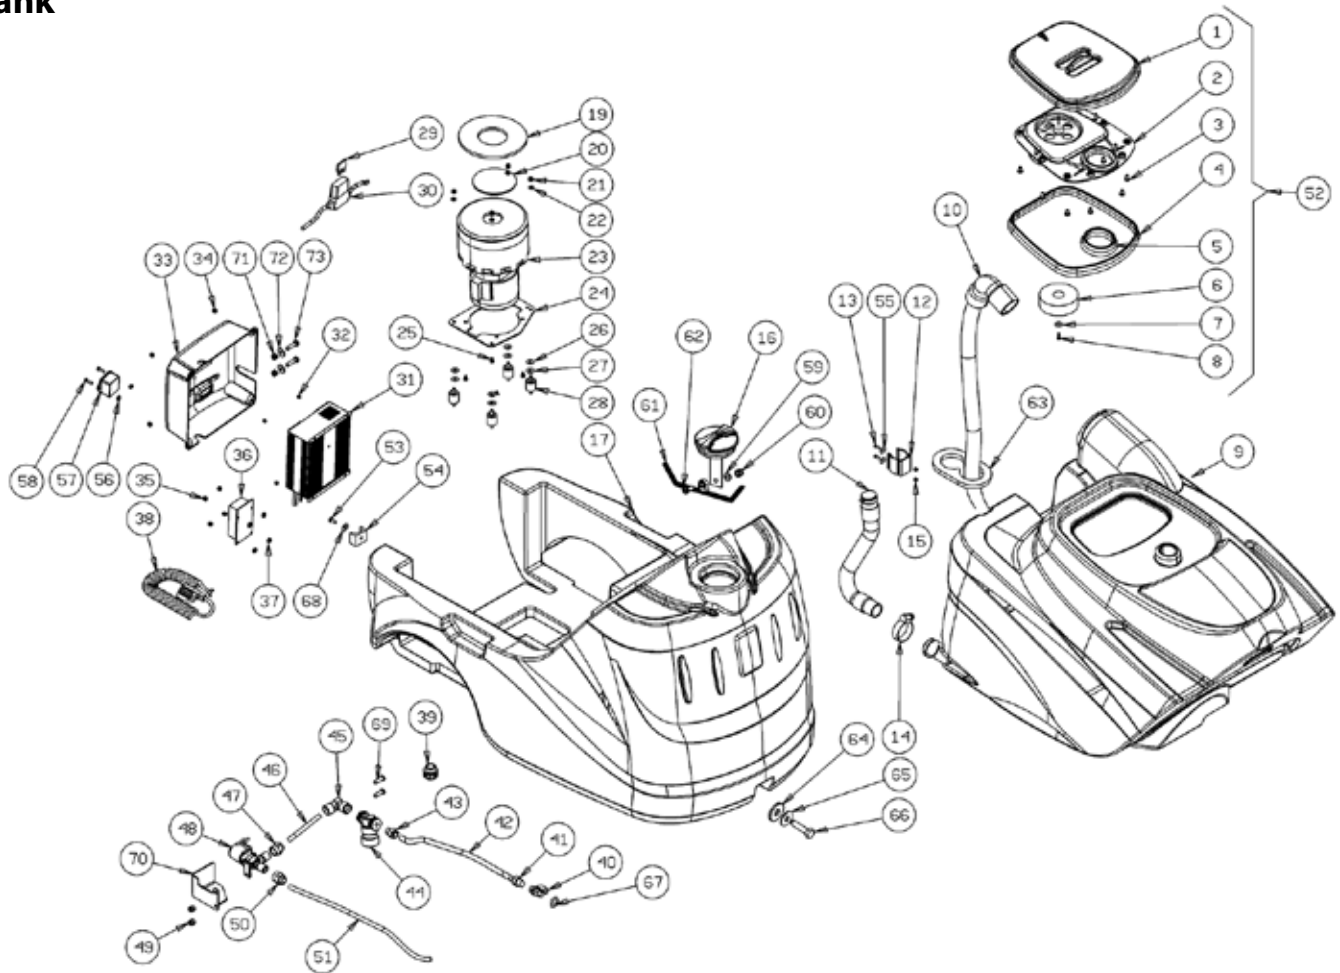

Tank

Ref.	Part N.	Description	Quantity	Validity From	Validity To
1	3MPVR05825	COVER	1		
2	3MPVR05826	COVER	1		
3	3VTVT01694	SCREW TCB TC 5 X10 UNI 9707 TZ	8		
4	3GUVR00306	GASKET	1		
5	3GUVR00307	GASKET	1		
6	3MPVR05836	FLOATER	1		
7	3VTRS00573	WASHER 30X6X3	1		
8	3VTVT48694	SCREW TCB TC 5 X12 UNI 9707 TZ	1		
9	3MPVR06309	TANK BLUE	1		
10	3TBFX00357	TUBE	1		
11	3TBFX00350	TUBE HOSE DRAIN	1		
12	3MPVR46988	CLIP LAV. SHK	1		
13	3VTVT29884	SCREW TE M 4X 16 UNI 5739	2		
14	3FSVR00095	CLAMP	1	12/2014	
15	3VTDD04369	NUT M 4 TEF UNI 7473	2		
16	3MPVR05188	CAP	1		
17	3MPVR06308	TANK BLUE	1