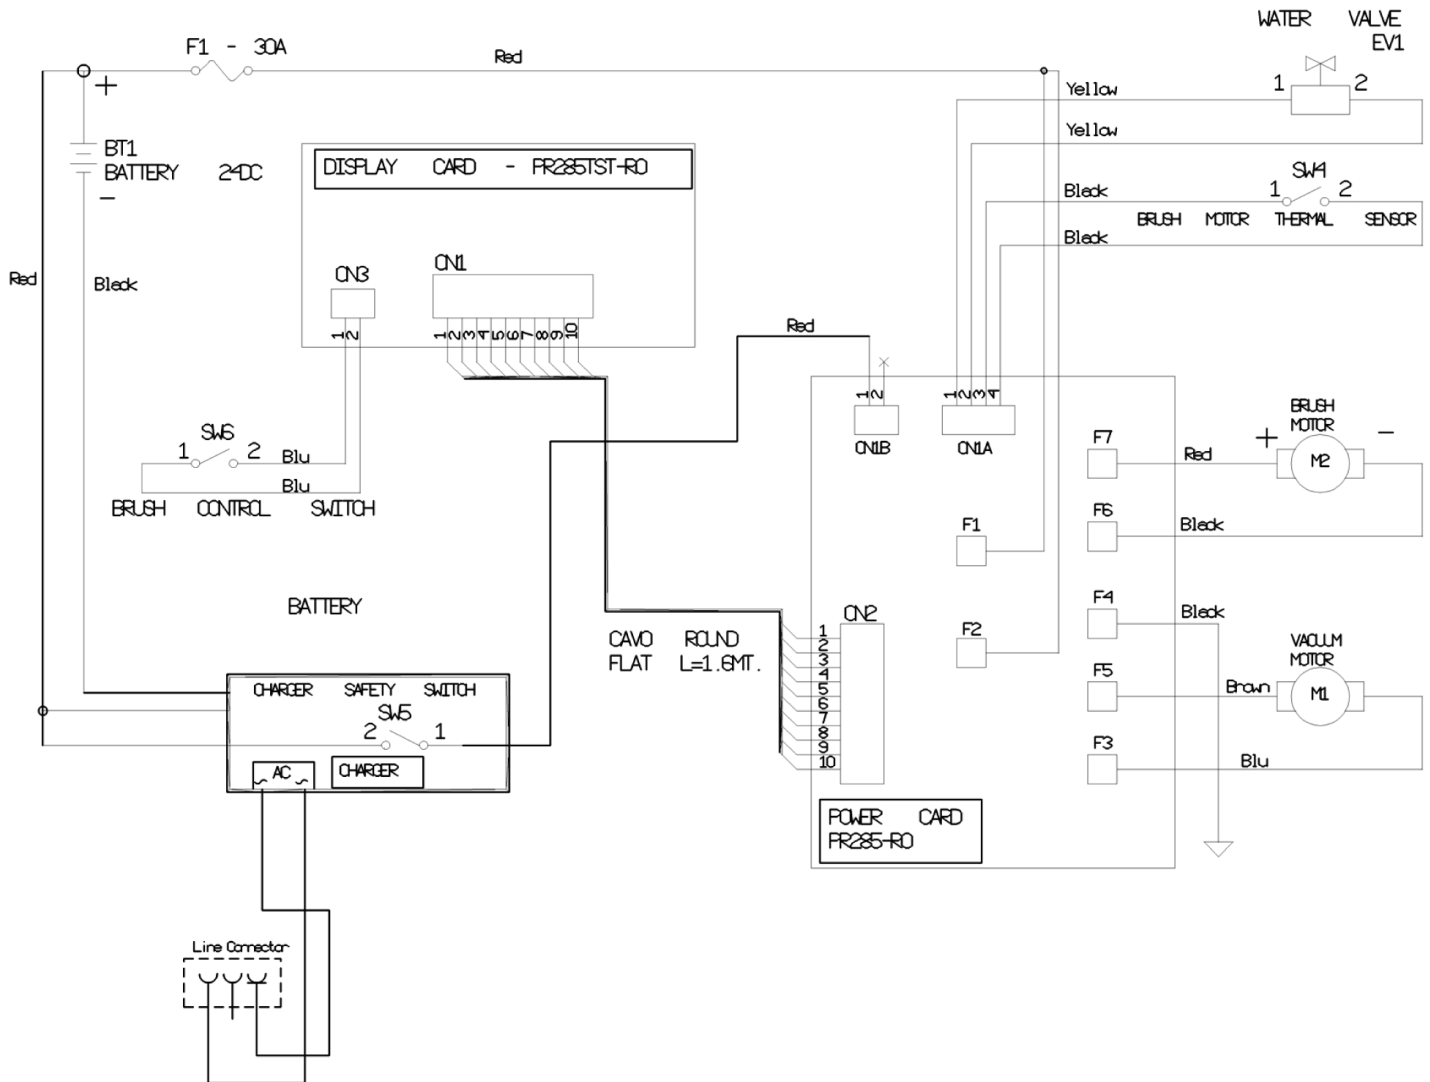

Electric Diagram

Ref.	Part N.	Description	Quantity	Validity From	Validity To
EV1	3MEEV00037	SOLENOID VALVE	1		
M1	3MOCC00397	MOTOR MINI	1		
M2	MOCC00392	MOTOR 24V	1