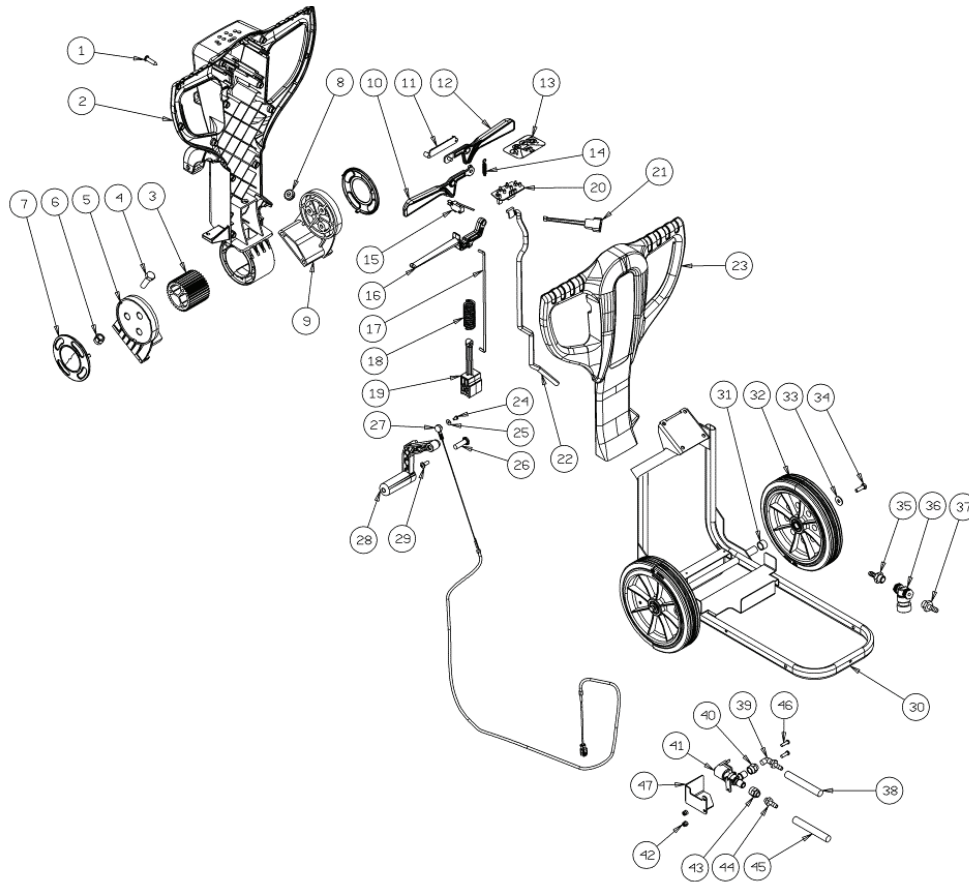

# Frame

Ref.	Part N.	Description	Quantity	Validity From	Validity To
1	VTVT01371	SCREW 4,8X19	14		
2	MPVR06047	CRANKCASE	1		
3	MPVR06056	GEAR	1		
4	VTVT75724	SCREW TBEI M 8X 22 ISO 7380 ZB	4		
5	MPVR06053	SHELL DX	1		
6	VTDD00124	NUT M 8 BASSO	4		
7	MPVR06055	COVER	2		
8	MPVR06057	FAIR-LEAD	1		
9	MPVR06054	SHELL SX	1		
10	MPVR06049	LEVER DX	1		
11	MPVR06298	COVER CT55	1		
12	MPVR06048	LEVER SX	1		
13	ETET01780	LABEL	1		
14	MLML00336	SPRING	1		
15	MECI36393	MICROSWITCH TRZ. DRW	1		
16	MPVR06050	LEVER ADJUSTMENT	1		
17	LAFN09221	LEVER RINVIO	1		
18	MLML00337	SPRING	1		
19	MPVR06052	HANDLE SUPPORT	1		
20	MECE00528	BOARD CT15	1		

# Frame

Ref.	Part N.	Description	Quantity	Validity From	Validity To
21	3MECB01324	WIRING PUSH BOTTON CT45 C	1		
22	3MECB01257	CABLE RIBBON CT15	1		
23	3MPVR06046	CRANKCASE	1		
24	3VTVT00800	SCREW TC 4X12 ZN	1		
25	3VTRS00251	WASHER 4-16 INOX A2	1		
26	3LAFN09248	PIN	1		
27	3CMCV00463	CABLE SOLLEVAMENTO TERGI	1		
28	3MPVR49942	LEVER SHK PP	1		
29	3VTVT00796	SCREW TC 6X12	1		
30	3LAFN08895	FRAME	1		
31	3LAFN08915	BUSHING	2		
32	3RTRT00537	WHEEL	2		
33	3VTRS00512	WASHER D. 8 X24 ZC.	2		
34	3VTVT01110	SCREW TE 8X16 UNI5739	2		
35	3RCVR00780	HOSE FITTING 1/4"	1		05/2013
	3RCVR00786	CONNECTOR	1	05/2013	
36	3FTAC00044	FILTER CT15-CT30	1		
37	3RCVR00780	HOSE FITTING 1/4"	1		05/2013
	3RCVR00786	CONNECTOR	1	05/2013	
38	3TBBP00482	TUBE	1		

# Frame

Ref.	Part N.	Description	Quantity	Validity From	Validity To
39	3RCVR00084	CONNECTOR A "L"	1		
40	3RCDS00045	CONNECTOR	1		
41	3PMVR01883	SOLENOID VALVE CT15	1		
42	3VTVT48694 3VTDD00055	SCREW TCB TC 5 X12 UNI 9707 TZ NUT M 4 ATB A2	2 2	05/2013	05/2013
43	3RCDS00045	CONNECTOR	1		
44	3RCVR00004	CONNECTOR PORTAGOMMA 1/8" D.7	1		
45	3TBBP00483	TUBE	1		
46	3VTVT15924	SCREW M 4X 16 TCB-TC UNI 7687	2	05/2013	
47	3LAFN07948	PROTECTION ELETTROVALVOLA	1	05/2013	