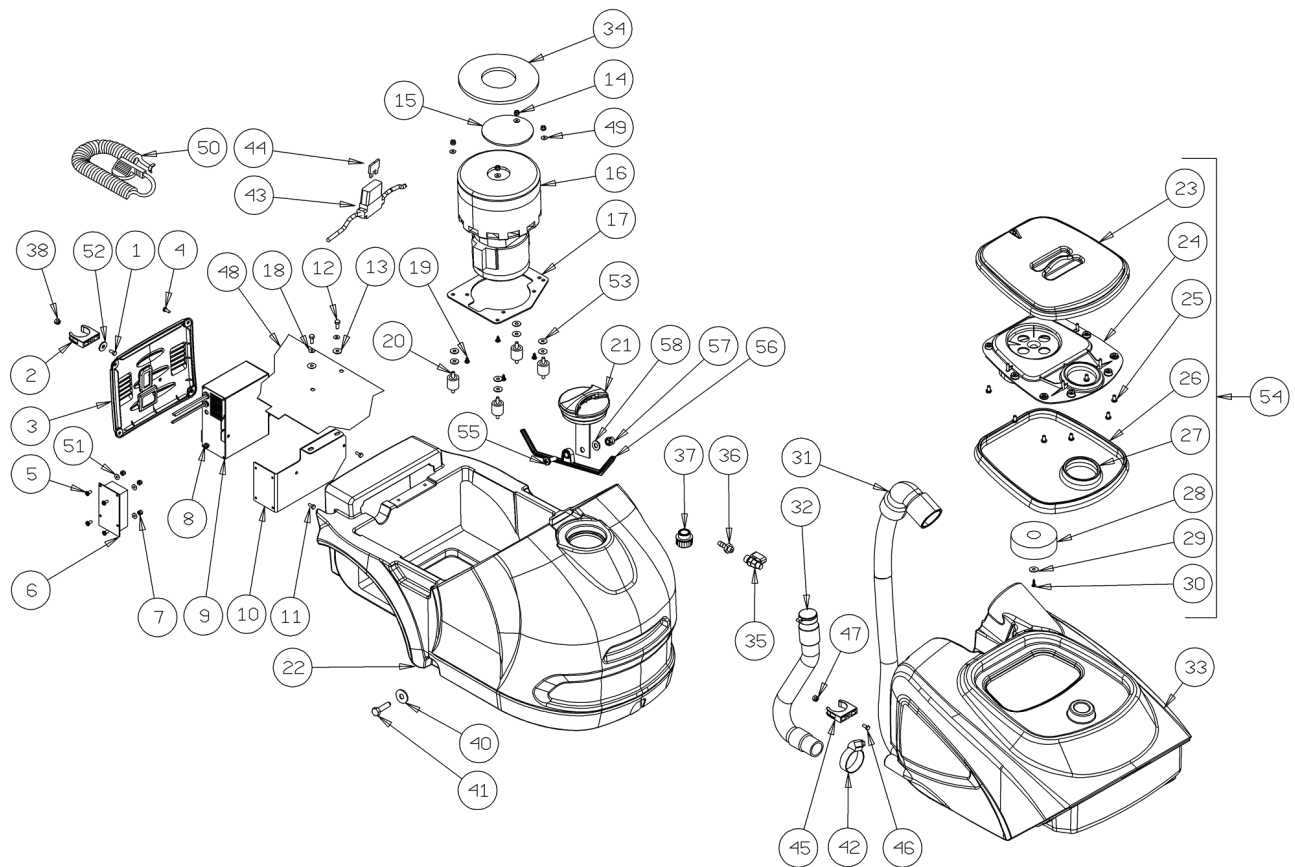

Tank

Ref.	Part N.	Description	Quantity	Validity From	Validity To
1	3VTVT29884	SCREW (4X16)	1		02/2012
2	3MPVR05841	CLIP	1		02/2012
3	3MPVR05828	COVER	1		
4	3VTVT75733	SCREW TBEI M 5X 12 ISO 7380 ZB	4		
5	3VTVT09841	SCREW TE M 4X 10 ZC. UNI 5739	4		
6	3MECE00529	BOARD POWER CT15-CT30	1		04/2012
6	3MECE00578	BOARD POWER CT15-CT30	1	04/2012	
7	3VTDD04368	NUT M 4 ZIN UNI 5588	4		
8	3VTDD04369	NUT M 4 TEF UNI 7473	2		
9	3BACA00152	BATTERY-CHARGERCBHD1 24V 5A	1		
10	3LAFN08893	PLATE	1		
11	3VTVT09841	SCREW TE M 4X 10 ZC. UNI 5739	2		
12	3VTVT34115	SCREW TE M 5X 10 UNI 5739	2		
13	3VTRS13750	WASHER D. 5X14 INX	2		
14	3VTDD07727	NUT M 5 INOX	4		
15	3LAFN05830	NET FERMA FILTRO INOX	1		
16	3MEVR05200	CARBON MOTORE ASP.AMET.116599-13	2		
16	3MOCC00397	MOTOR VACUUM CT15-CT30	1		
17	3LAFN08894	PLATE	1		
18	3VTRS08013	WASHER D. 5 GRW	2