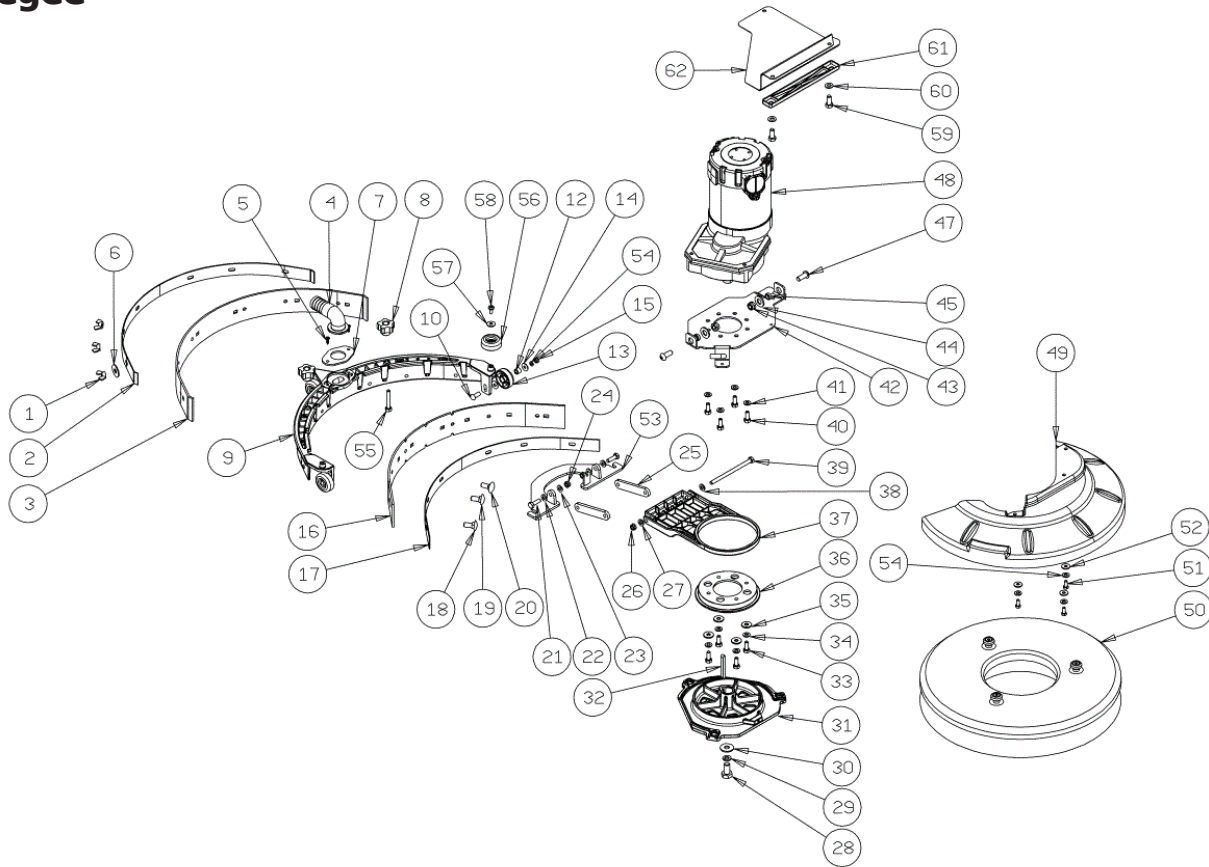

Squeegee

Ref.	Part N.	Description	Quantity	Validity From	Validity To
1	3VTDD00522	NUT	6		
2	3LAFN08887	BRACKET	1		
3	3MPVR05918	BLADE SQUEEGEE LATEX REAR CT15	1		
4	3MPVR05831	CONNECTOR	1		
5	3VTVT48694	SCREW TCB TC 5 X12 UNI 9707 TZ	2		
6	3VTRS13750	WASHER	6		
7	3LAFN08890	FLANGE	1		
8	3MPVR05842	SMALL KNOB	2		
9	3MPVR05835	BODY SQUEEGEE CT15	1		
10	3VTVT01693	SCREW (5X20)	3		
12	3LAFN08913	BUSHING	3		
13	3MPVR05832	WHEEL	3		
14	3VTRS13750	WASHER (5X14)	6		
15	3VTDD07727	NUT	3		
16	3MPVR05917	BLADE SQUEEGEE LATEX FRONT CT15	1		
17	3LAFN08886	BRACKET	1		
18	3VTVT01690	SCREW (5X25)	2		
19	3VTVT01691	SCREW (5X35)	2		
20	3VTVT01691	SCREW (5X35)	2		
21	3VTVT13939	SCREW (6X20)	2