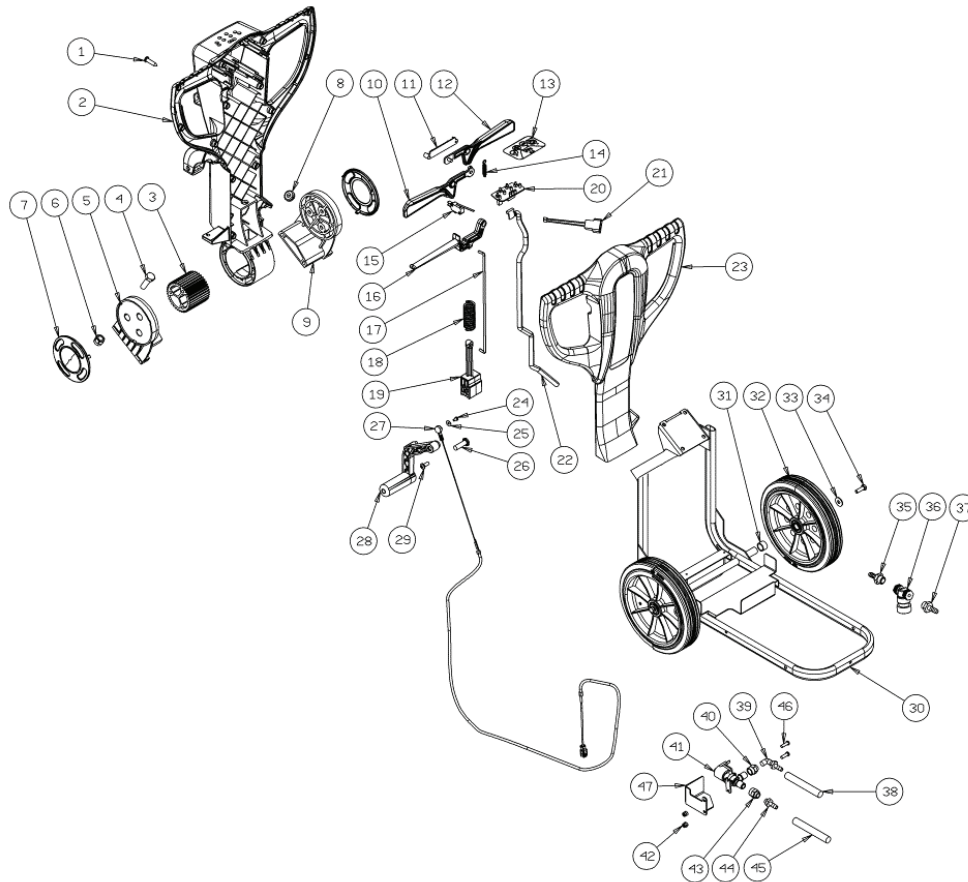

## Hurricane Mini

---

Automatic Scrubber

Code: 19352-C-AGM

Serial #: \_\_\_\_\_

Date of Purchase: \_\_\_\_\_

More info : [www.dustbane.ca](http://www.dustbane.ca)  
05-2013

# Frame

Ref.	Part N.	Description	Quantity	Validity From	Validity To
1	VTVT01371	SCREW 4,8X19	14		
2	MPVR06047	CRANKCASE	1		
3	MPVR06056	GEAR	1		
4	VTVT75724	SCREW TBEI M 8X 22 ISO 7380 ZB	4		
5	MPVR06053	SHELL DX	1		
6	VTDD00124	NUT M 8 BASSO	4		
7	MPVR06055	COVER	2		
8	MPVR06057	FAIR-LEAD	1		
9	MPVR06054	SHELL SX	1		
10	MPVR06049	LEVER DX	1		
11	MPVR06298	COVER CT55	1		
12	MPVR06048	LEVER SX	1		
13	ETET01780	LABEL	1		
14	MLML00336	SPRING	1		
15	MECI36393	MICROSWITCH TRZ. DRW	1		
16	MPVR06050	LEVER ADJUSTMENT	1		
17	LAFN09221	LEVER RINVIO	1		
18	MLML00337	SPRING	1		
19	MPVR06052	HANDLE SUPPORT	1		
20	MECE00528	BOARD CT15	1		

# Frame

Ref.	Part N.	Description	Quantity	Validity From	Validity To
21	3MECB01324	WIRING PUSH BOTTON CT45 C	1		
22	3MECB01257	CABLE RIBBON CT15	1		
23	3MPVR06046	CRANKCASE	1		
24	3VTVT00800	SCREW TC 4X12 ZN	1		
25	3VTRS00251	WASHER 4-16 INOX A2	1		
26	3LAFN09248	PIN	1		
27	3CMCV00463	CABLE SOLLEVAMENTO TERGI	1		
28	3MPVR49942	LEVER SHK PP	1		
29	3VTVT00796	SCREW TC 6X12	1		
30	3LAFN08895	FRAME	1		
31	3LAFN08915	BUSHING	2		
32	3RTRT00537	WHEEL	2		
33	3VTRS00512	WASHER D. 8 X24 ZC.	2		
34	3VTVT01110	SCREW TE 8X16 UNI5739	2		
35	3RCVR00780	HOSE FITTING 1/4"	1		05/2013
	3RCVR00786	CONNECTOR	1	05/2013	
36	3FTAC00044	FILTER CT15-CT30	1		
37	3RCVR00780	HOSE FITTING 1/4"	1		05/2013
	3RCVR00786	CONNECTOR	1	05/2013	
38	3TBBP00482	TUBE	1		