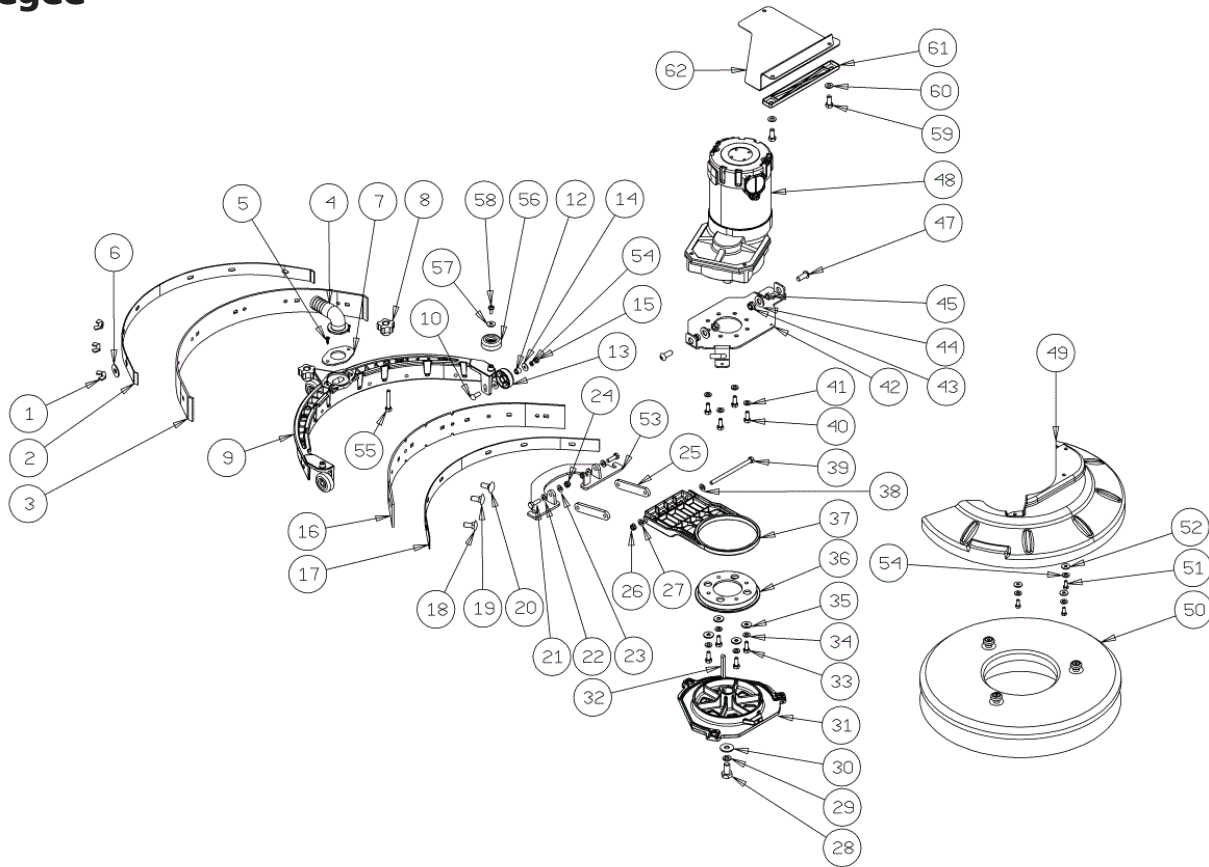

# Frame

Ref.	Part N.	Description	Quantity	Validity From	Validity To
39	3RCVR00084	CONNECTOR A "L"	1		
40	3RCDS00045	CONNECTOR	1		
41	3PMVR01883	SOLENOID VALVE CT15	1		
42	3VTVT48694 3VTDD00055	SCREW TCB TC 5 X12 UNI 9707 TZ NUT M 4 ATB A2	2 2	05/2013	05/2013
43	3RCDS00045	CONNECTOR	1		
44	3RCVR00004	CONNECTOR PORTAGOMMA 1/8" D.7	1		
45	3TBBP00483	TUBE	1		
46	3VTVT15924	SCREW M 4X 16 TCB-TC UNI 7687	2	05/2013	
47	3LAFN07948	PROTECTION ELETTROVALVOLA	1	05/2013	

# Squeegee

Ref.	Part N.	Description	Quantity	Validity From	Validity To
1	3VTDD00522	NUT	6		
2	3LAFN08887	BRACKET	1		
3	3MPVR05918	BLADE SQUEEGEE LATEX REAR CT15	1		
4	3MPVR05831	CONNECTOR	1		
5	3VTVT48694	SCREW TCB TC 5 X12 UNI 9707 TZ	2		
6	3VTRS13750	WASHER	6		
7	3LAFN08890	FLANGE	1		
8	3MPVR05842	SMALL KNOB	2		
9	3MPVR05835	BODY SQUEEGEE CT15	1		
10	3VTVT01693	SCREW (5X20)	3		
12	3LAFN08913	BUSHING	3		
13	3MPVR05832	WHEEL	3		
14	3VTRS13750	WASHER (5X14)	6		
15	3VTDD07727	NUT	3		
16	3MPVR05917	BLADE SQUEEGEE LATEX FRONT CT15	1		
17	3LAFN08886	BRACKET	1		
18	3VTVT01690	SCREW (5X25)	2		
19	3VTVT01691	SCREW (5X35)	2		
20	3VTVT01691	SCREW (5X35)	2		
21	3VTVT13939	SCREW (6X20)	2		

# Squeegee

Ref.	Part N.	Description	Quantity	Validity From	Validity To
22	3VTRS00245	WASHER (D6)	2		
23	3VTRS00245	WASHER (D6)	2		
24	3VTDD01694	NUT	2		
25	3LAFN08889	ARM	2		
26	3VTDD01694	NUT	1		
27	3VTRS00245	WASHER (D6)	1		
28	3VTVT13938	SCREW (8X20)	1		
29	3VTRS15146	WASHER (D8)	1		
30	3VTRS13946	WASHER (D8)	1		
31	3MFVR00212	DRIVE DISK	1		
32	3VTVR16617	KEY	1		
33	3VTVT13939	SCREW (6X20)	4		
34	3VTRS15144	WASHER (D6)	4		
35	3VTRS13945	WASHER (D6X18)	4		
36	3MPVR05830	BRACKET	1		
37	3MPVR05829	SUPPORT	1		
38	3VTRS00245	WASHER	1		
39	3VTVT01692	SCREW (6X125)	1		
40	3VTVT15906	SCREW (6X12)	4		
41	3VTRS15144	WASHER (D6)	4		