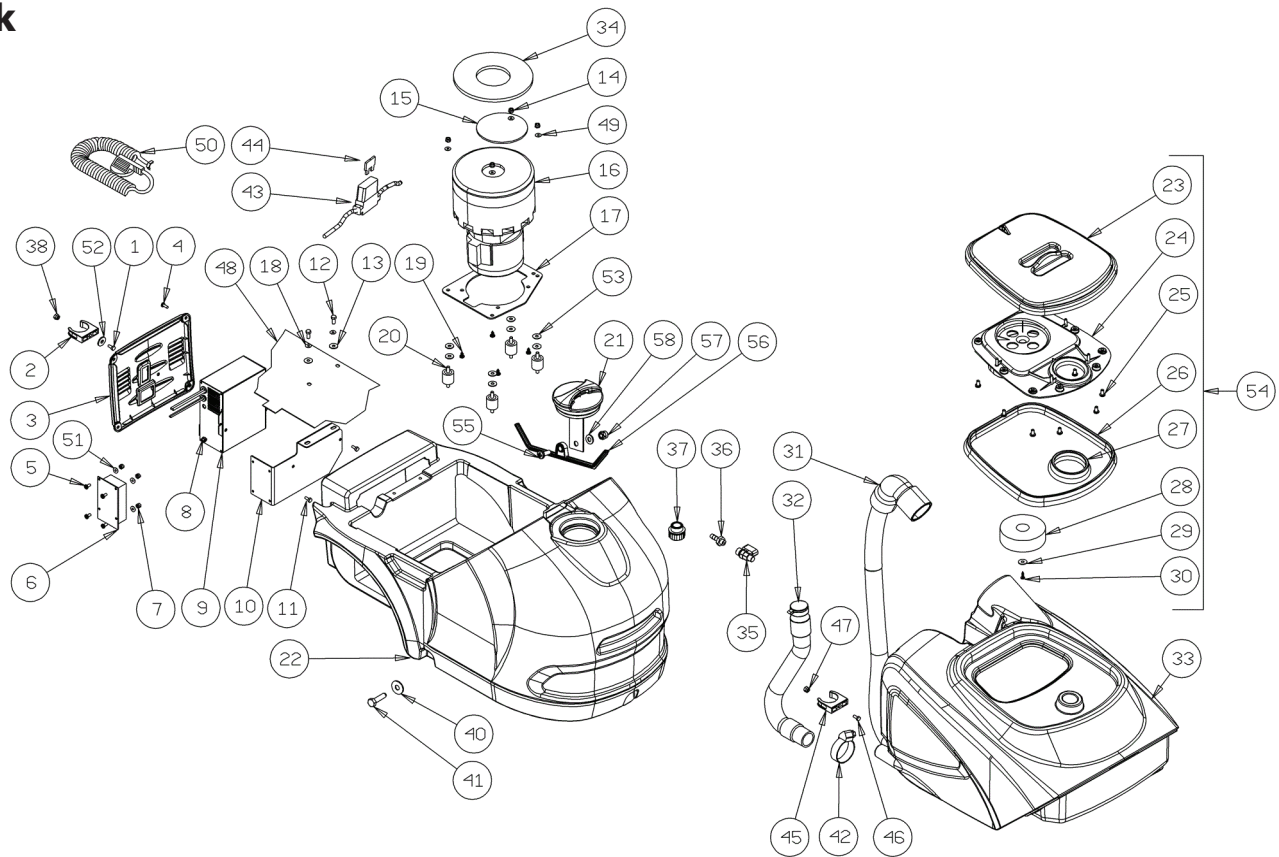

Tank

Ref.	Part N.	Description	Quantity	Validity From	Validity To
19	3VTVT48694	SCREW TCB TC 5 X12 UNI 9707 TZ	4		
20	3ABGO00052	VIBRATION DAMP	4		
21	3MPVR05188	CAP	1		
22	3MPVR05960	TANK	1		
23	3MPVR05825	COVER	1		
24	3MPVR05826	COVER	1		
25	3VTVT01694	SCREW TCB TC 5 X10 UNI 9707 TZ	8		
26	3GUVR00306	GASKET	1		
27	3GUVR00307	GASKET	1		
28	3MPVR05836	FLOATER	1		
29	3VTRS00573	WASHER 30x6x3	1		
30	3VTVT48694	SCREW TCB TC 5 X12 UNI 9707 TZ	1		
31	3TBFX00345	TUBE CT15	1		10/2011
31	3TBFX00351	TUBE SUCTION CT15-CT30	1	10/2011	
32	3TBFX00346	TUBE CT15	1		
33	3MPVR05961	TANK	1		
34	3GUGO00444	GASKET	1		
35	3RCGR00008	VALVE A SFERA MF 1/8"	1		
36	3RCVR00004	CONNECTOR PORTAGOMMA 1/8" D.7	1		
37	3MPVR08003	CAP	1		
38	VTDD04369	NUT M 4 TEF UNI 7473	1		02/2012