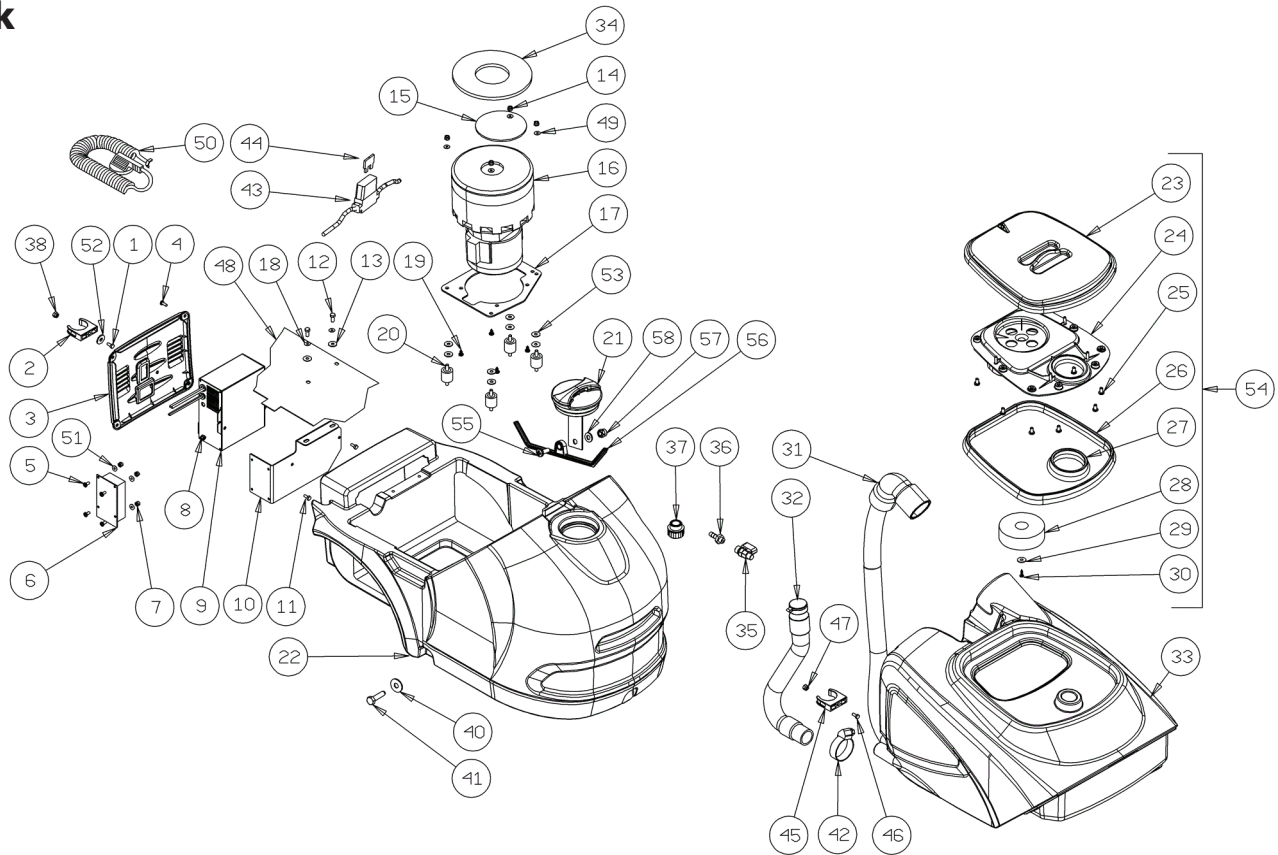

Tank

Ref.	Part N.	Description	Quantity	Validity From	Validity To
40	VTRS13750	WASHER D. 5X14 INX	3		
41	VTVT01376	SCREW TE M 5X 35 UNI 5739	3		
42	FSVR00002	CLAMP EKOFLEX 9 23-35	1		
43	MECB01272	WIRING FUSE HOLDER CT15 BATTERY	1		
44	MEVR01136	FUSE 30A	1		
45	MPVR05841	CLIP	1		02/2012
45	MPVR05996	CLIP	1	03/2012	
46	VTVT00727	SCREW TE M. 4-20	1		02/2012
46	VTVT29884	SCREW TE M 4X 16 UNI 5739	1	03/2012	
47	VTDD04369	NUT M 4 TEF UNI 7473	1		
48	MPVR05907	PROTECTION	1		
49	VTRS15908	WASHER D. 5 INX GRW UNI 1751	4		
50	MECB00923	EXTENSION AWG18 US PLUG	1		
51	VTRS00377	WASHER M4	4		
52	VTRS05904	WASHER D. 4 X16 2.083	1		02/2012
53	VTRS13750	WASHER D. 5X14 INX	8		
54	KTRI01989	KIT RECOVERY LID	1		
55	VTVT15965	SCREW TCB-TC 4X12 UNI7687 INX	1		
56	MPVR08038	PLATE CT15-30	1		
57	VTDD00055	NUT M 4 ATB A2	1		
58	VTRS00515	WASHER D. 4 INX	1