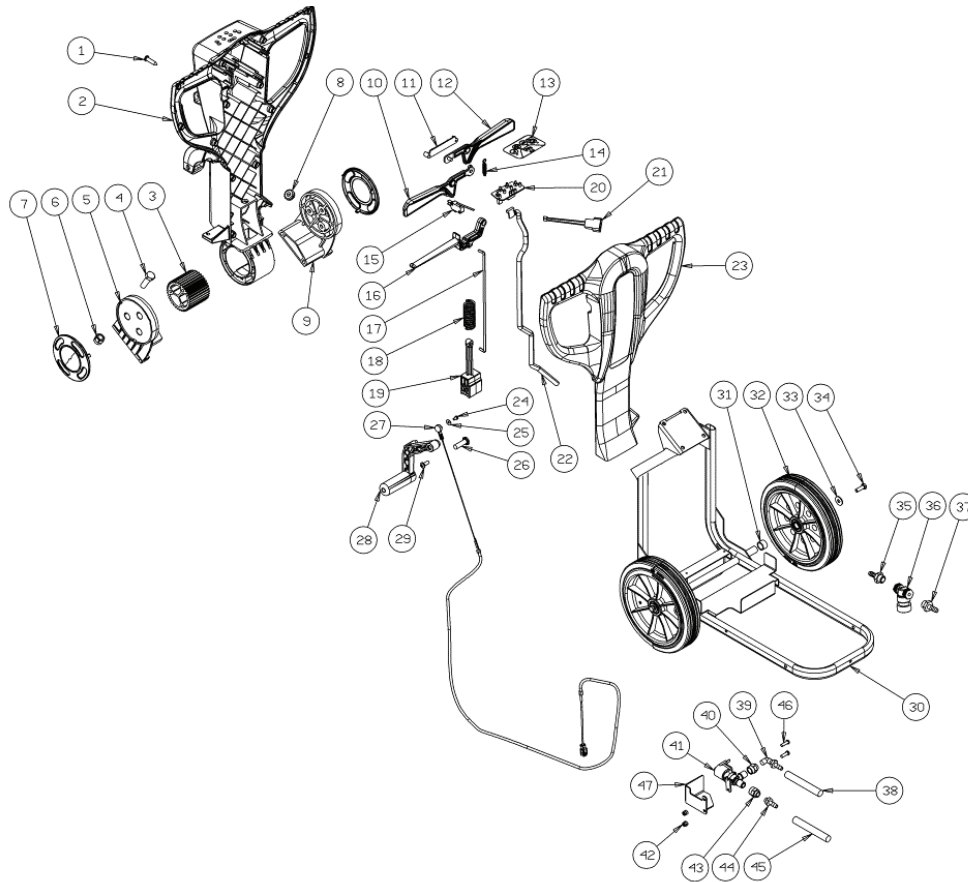

## Hurricane Mini

---

Automatic Scrubber

Code: 19352-C-AGM

Serial #: \_\_\_\_\_

Date of Purchase: \_\_\_\_\_

More info : [www.dustbane.ca](http://www.dustbane.ca)  
05-2013

# Frame

Ref.	Part N.	Description	Quantity	Validity From	Validity To
1	VTVT01371	SCREW 4,8X19	14		
2	MPVR06047	CRANKCASE	1		
3	MPVR06056	GEAR	1		
4	VTVT75724	SCREW TBEI M 8X 22 ISO 7380 ZB	4		
5	MPVR06053	SHELL DX	1		
6	VTDD00124	NUT M 8 BASSO	4		
7	MPVR06055	COVER	2		
8	MPVR06057	FAIR-LEAD	1		
9	MPVR06054	SHELL SX	1		
10	MPVR06049	LEVER DX	1		
11	MPVR06298	COVER CT55	1		
12	MPVR06048	LEVER SX	1		
13	ETET01780	LABEL	1		
14	MLML00336	SPRING	1		
15	MECI36393	MICROSWITCH TRZ. DRW	1		
16	MPVR06050	LEVER ADJUSTMENT	1		
17	LAFN09221	LEVER RINVIO	1		
18	MLML00337	SPRING	1		
19	MPVR06052	HANDLE SUPPORT	1		
20	MECE00528	BOARD CT15	1		

# Frame

Ref.	Part N.	Description	Quantity	Validity From	Validity To
21	3MECB01324	WIRING PUSH BOTTON CT45 C	1		
22	3MECB01257	CABLE RIBBON CT15	1		
23	3MPVR06046	CRANKCASE	1		
24	3VTVT00800	SCREW TC 4X12 ZN	1		
25	3VTRS00251	WASHER 4-16 INOX A2	1		
26	3LAFN09248	PIN	1		
27	3CMCV00463	CABLE SOLLEVAMENTO TERGI	1		
28	3MPVR49942	LEVER SHK PP	1		
29	3VTVT00796	SCREW TC 6X12	1		
30	3LAFN08895	FRAME	1		
31	3LAFN08915	BUSHING	2		
32	3RTRT00537	WHEEL	2		
33	3VTRS00512	WASHER D. 8 X24 ZC.	2		
34	3VTVT01110	SCREW TE 8X16 UNI5739	2		
35	3RCVR00780	HOSE FITTING 1/4"	1		05/2013
	3RCVR00786	CONNECTOR	1	05/2013	
36	3FTAC00044	FILTER CT15-CT30	1		
37	3RCVR00780	HOSE FITTING 1/4"	1		05/2013
	3RCVR00786	CONNECTOR	1	05/2013	
38	3TBBP00482	TUBE	1		