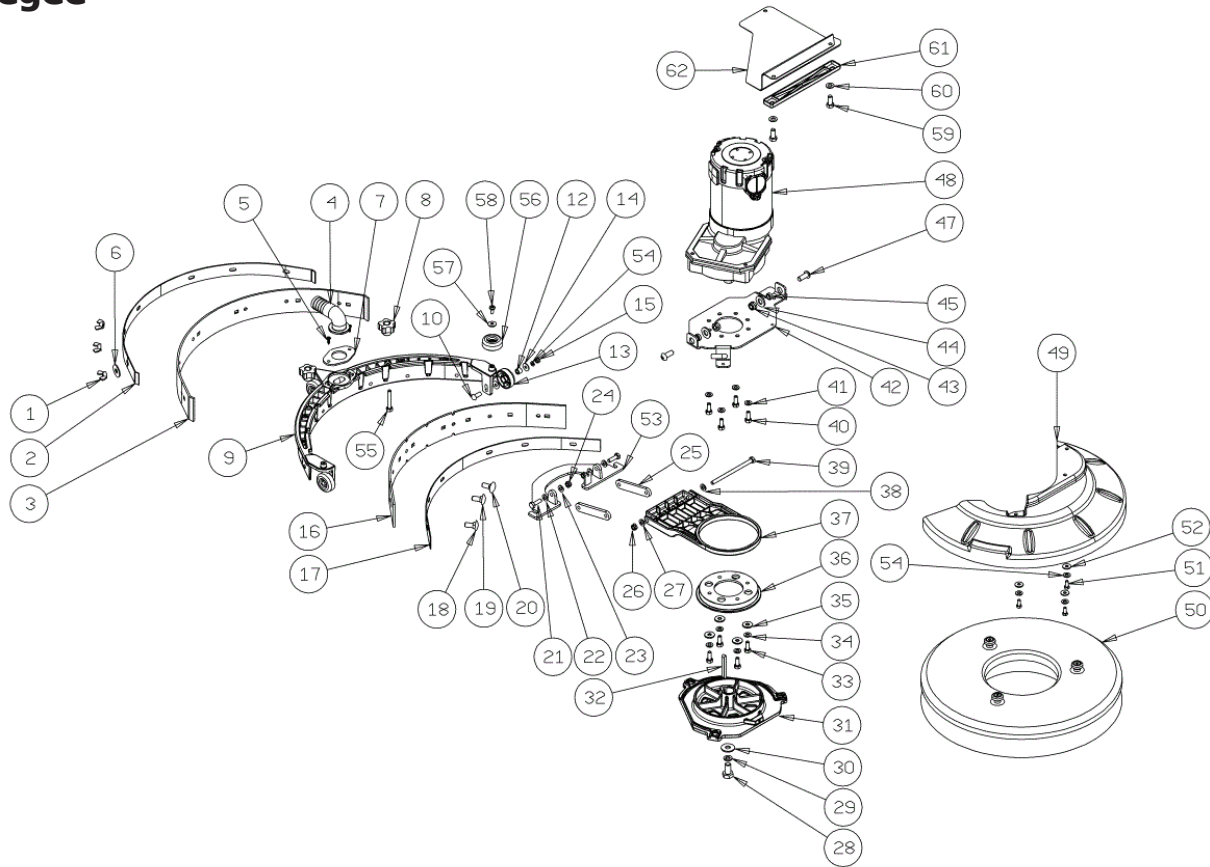

Squeegee

Ref.	Part N.	Description	Quantity	Validity From	Validity To
42	3LAFN08896	PLATE	1		
43	3VTDD01695	NUT	2		
44	3VTRS13947	WASHER (D8)	2		
45	3LAFN08916	BUSHING	2		
47	3VTVT13937	SCREW (8X30)	2		
48	3MOCC00392	MOTOR	1		
49	3MPVR05827	COVER	1		
50	3SPPV01287	BRUSH	1		
51	3VTVT01300	SCREW (5X12)	3		
52	3VTRS13750	WASHER (D5X14)	3		
53	3LAFN08888	SUPPORT	1		
54	3VTRS15908	WASHER (D5)	3		
55	3VTVT15515	SCREW (6X50)	2		
56	MPVR05832	WHEEL	2	04/2011	
57	VTRS13750	WASHER D. 5X14 INX	2	04/2011	
58	VTVT48694	SCREW TCB TC 5 X12 UNI 9707 TZ	2	04/2011	
59	VTVT01300	SCREW TE M5X12 INOX	2	11/2012	
60	VTRS13750	WASHER D. 5X14 INX	2	11/2012	
61	MPVR06259	BRACKET	1	11/2012	
62	MPVR06257	COVER	1	11/2012