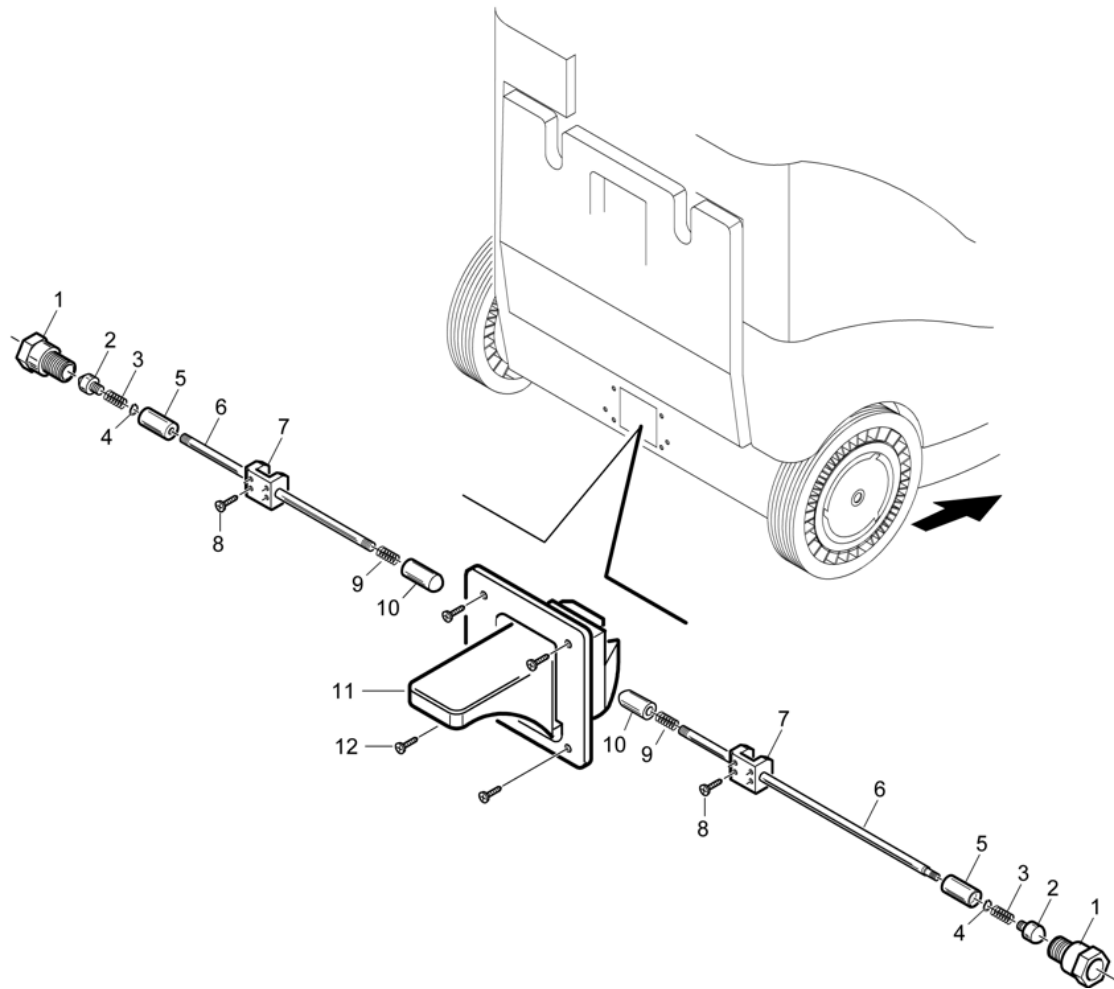

Brake

Ref.	Part N.	Description	Quantity	Validity From	Validity To
1	3LAFN00335	RING NUT X PERNO GUIDA FRENO STAZ.	2		
2	3LAFN00460	PIN BLOCC.RUOTA FRENO STAZ.	2		
3	3MLML00012	SPRING COMPRES.X FRE.STAZ.L.23zb	2		
4	3VTAE48552	CIRCLIP D. 6 UNI 7435	2		
5	3LAFN00071	BUSHING PORTAMOLLA FRENO DI STAZ.	2		
6	3LAFN00458	PIN INNESTO FRENO DI STAZION.	2		
7	3LAFN00072	BLOCK GUIDA PERNO INN.FRENO	2		
8	3VTVT00045	SCREW AUTOF.TC UNI 6954 4,8X16	6		
9	3MLML00011	SPRING COMPRES.X FRE.STAZ.L.46zb	2		
10	3LAFN00461	PIN SPINTA X FRENO STAZION.	2		
11	3PMVR00160	PEDALE FRENO	1		
12	3VTVT00045	SCREW AUTOF.TC UNI 6954 4,8X16	4