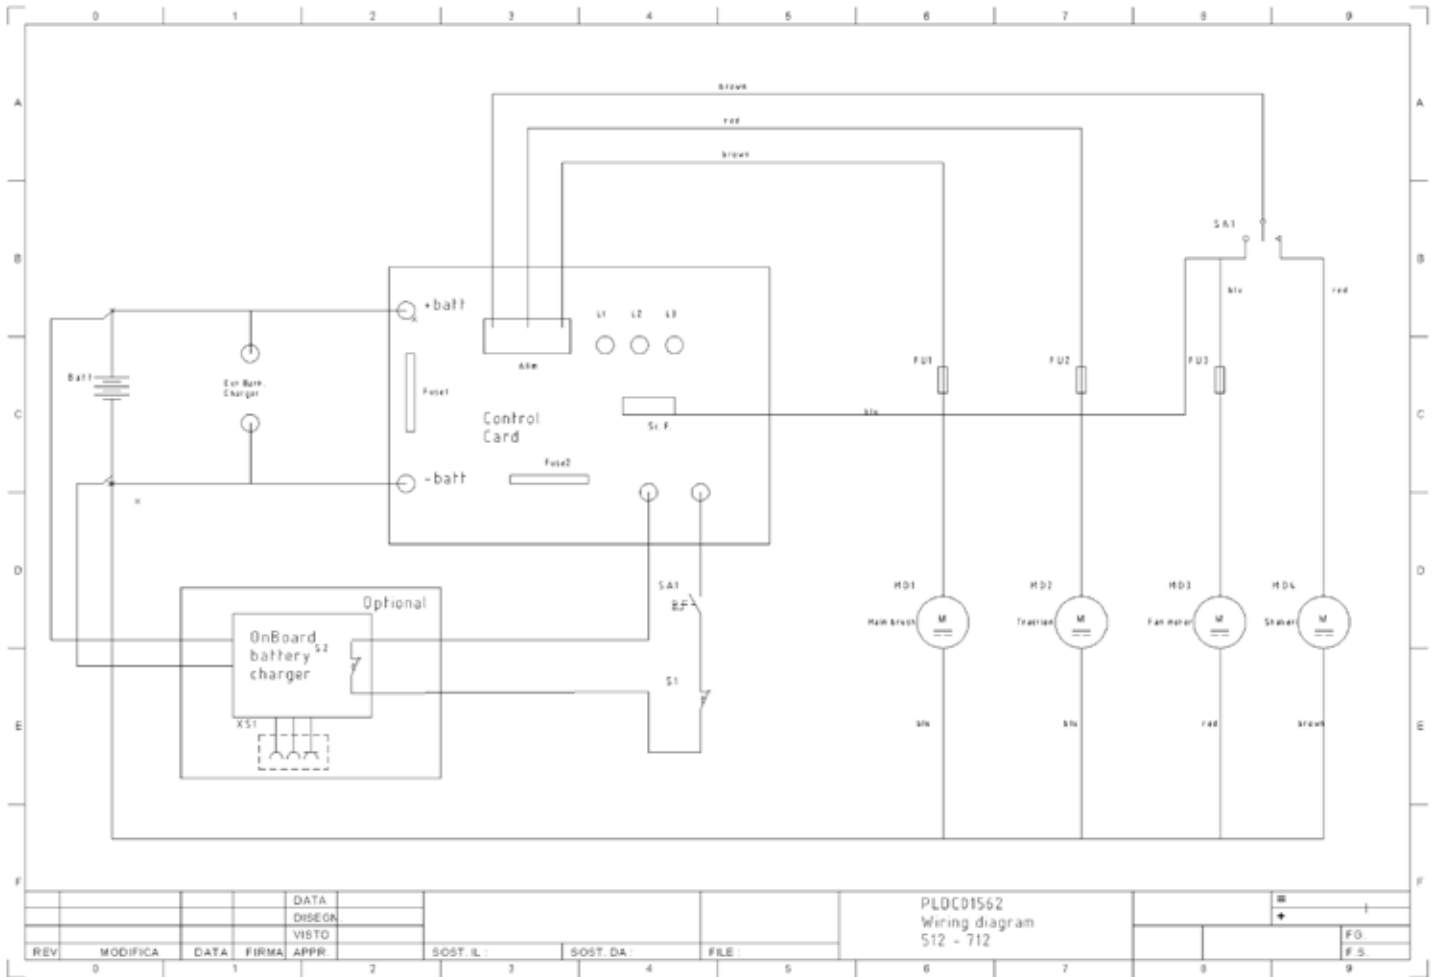

Elec. Diagram 1

Ref.	Part N.	Description	Quantity	Validity From	Validity To
FU1	3MEVR01136	FUSE 30A	1		
FU2	3MEVR01136	FUSE 30A	1		
FU3	3MEVR01136	FUSE 30A	1