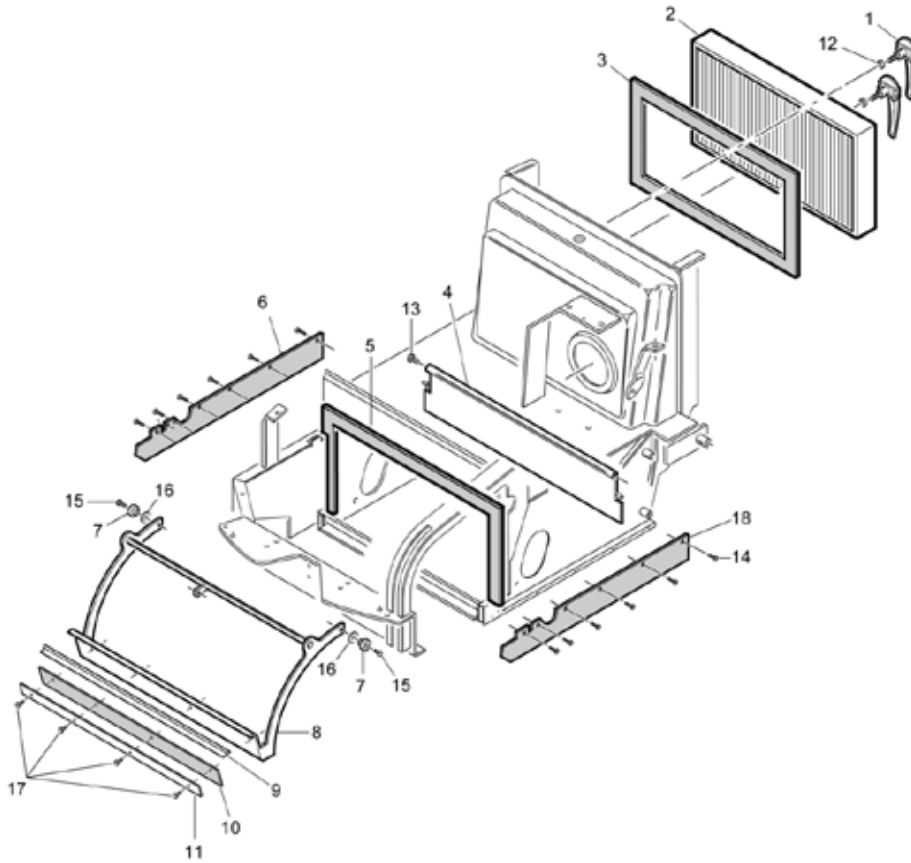

Flap

Ref.	Part N.	Description	Quantity	Validity From	Validity To
1	3PMVR00383	HANDLE BLOCCAGGIO FILTRO SILVER	2		
2	3FTDP85298	FILTER SW 540/541	1		
3	3KTRI75926	FOAM KIT	1		
4	3MPVR05306	FLAP 512	1		
5	3KTRI01819	KIT 512	1	08/2008	
5	3KTRI86322	JOINT KIT MOUSSE 30X15 TK2160033	1		07/2008
6	3MPVR05267	FLAP 512-712	1		
7	3LAFN00188	BUSHING OTTONE BRAC.ALZAFL.SILVER	2		
8	3LAFN07365	BALANCER 512	1		
9	3MPVR00731	RUBBER ALZAFLAP SERIE 500	1		
10	3MPVR87400	RUBBER ALZAFLAP 2160410	1		
11	3LAFN00331	CLAMP GOMMA ALZAFLAP 500	1		
12	3VTDD00483	NUT M 8 ZIN UNI 5588	2		
13	3VTVT47025	SCREW TBEI M 10X 16 ISO 7380 ZB	2		
14	3VTVT01295	SCREW 3,5X9,5 TS80 UNI 6955 ZB	10		
15	3VTVT75724	SCREW TBEI M 8X 22 ISO 7380 ZB	2		
16	3VTRS00512	WASHER D. 8 X24 ZC.	2		
17	3VTVT00040	SCREW AUTOF.TC UNI6954 3,5X10SP	4		
18	3MPVR05268	FLAP 512-712	1