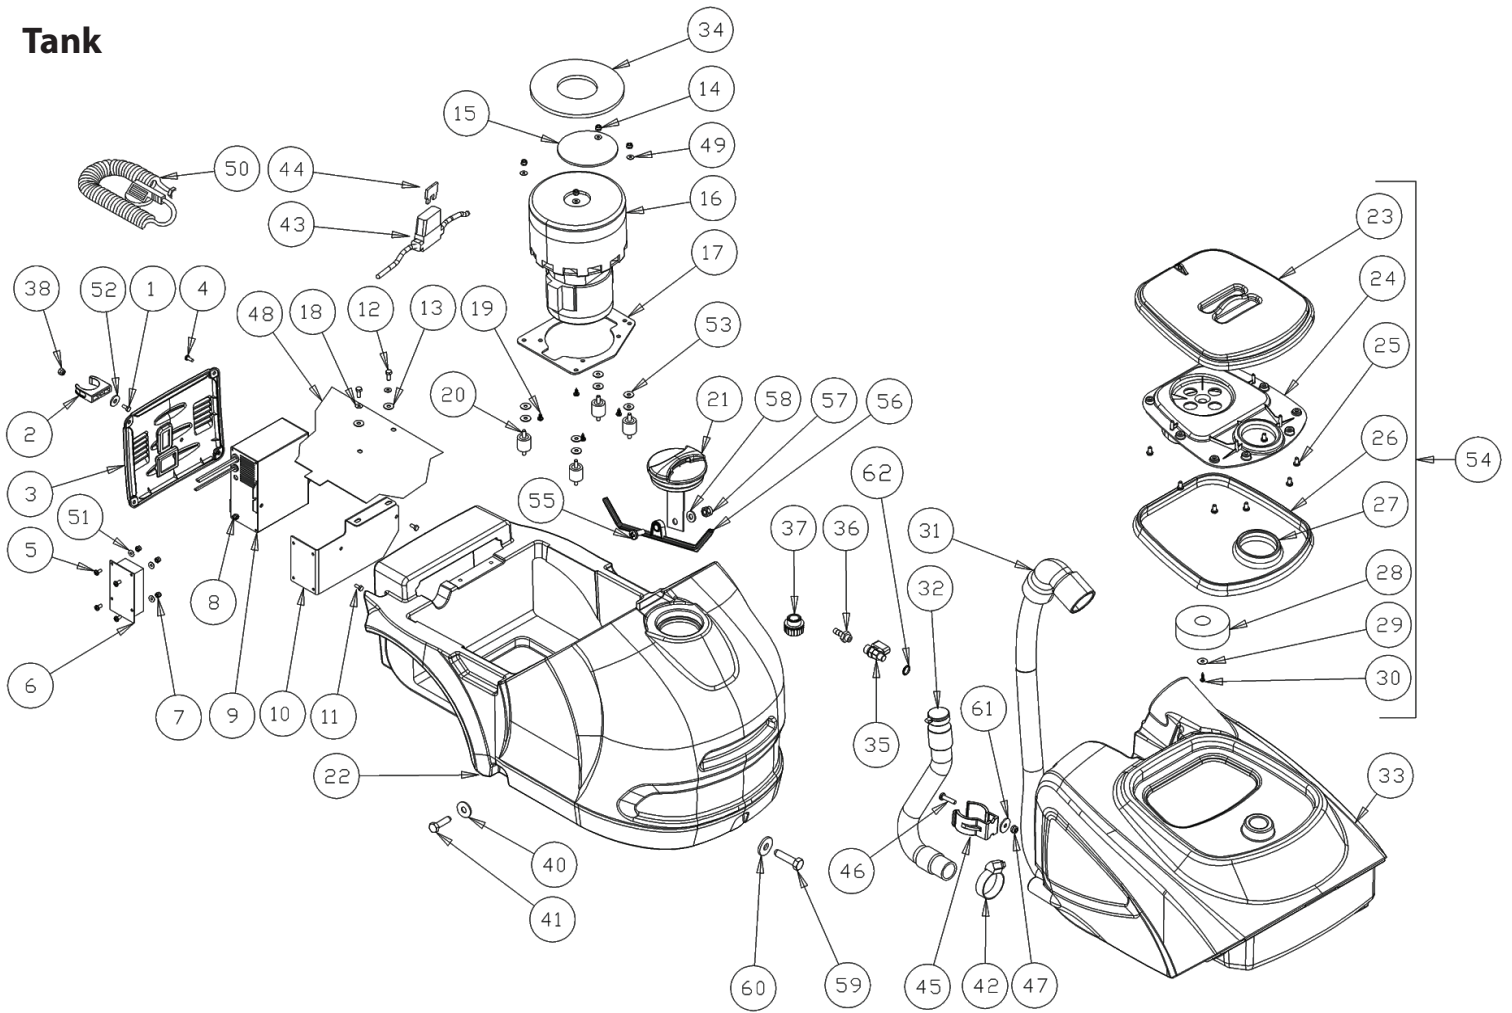

Tank

Ref.	Part N.	Description	Quantity	Validity From	Validity To
52	3VTRS00251	WASHER 4-16 INOX A2	1	09/2014	
53	3VTRS13750	WASHER D. 5X14 INX	8		
54	3KTRIO1989	KIT RECOVERY LID	1		
55	3VTVT15965	SCREW TCB-TC 4X12 UNI7687 INX	1		
56	3MPVR08038	PLATE	1		
57	3VTDD00055	NUT M 4 ATB A2	1		
58	3VTRS00515	WASHER D. 4 INX	1		
59	3VTVT01376	SCREW TE M 5X35 UNI 5739	1		
60	3VTRS13750	WASHER D. 5X14 INX	1		
61	3VTRS05904	WASHER D. 4X16 2.083	2	11/2014	
62	3GUGO03500	O-RING D. 6.75X1.78	1	04/2015