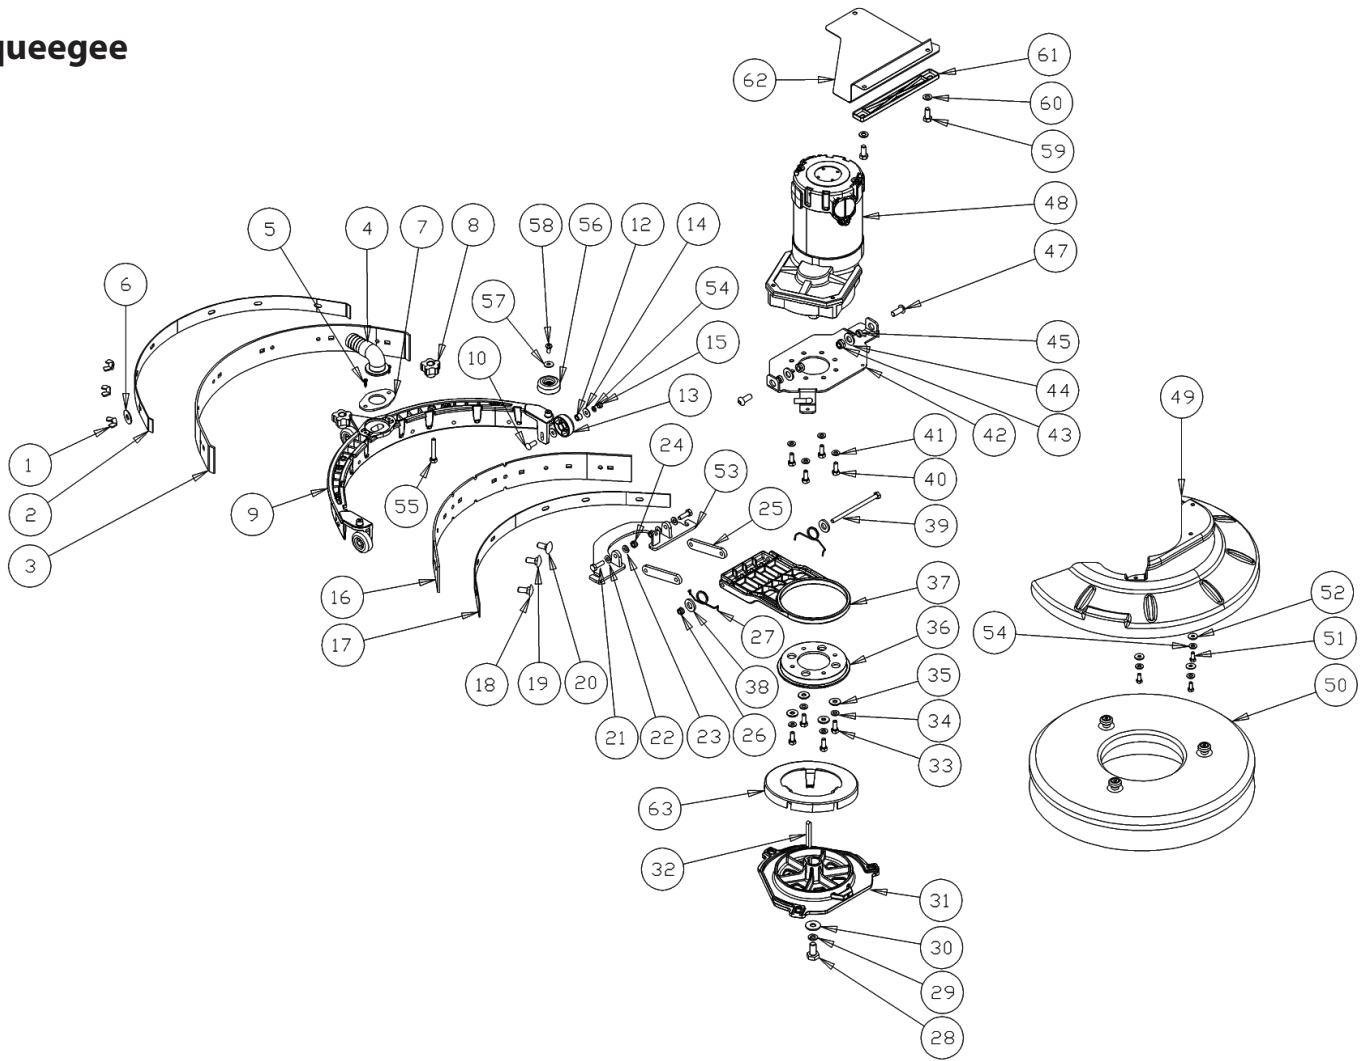

Parts Manual Manuel de pièces

Hurricane Mini

Autoscrubber
Code: 19352

Serial Number:
Numéro de série : _____

Date of Purchase:
Date d'achat : _____

Frame

Ref.	Part N.	Description	Quantity	Validity From	Validity To
1	3VTVT01371	SCREW 4,8X19	14		
2	3MPVR06047	CRANKCASE	1		
3	3MPVR06056	GEAR	1		
4	3VTVT75724	SCREW TBEI M 8X 22 ISO 7380 ZB	4		
5	3MPVR06053	SHELL DX	1		
6	3VTDD00124	NUT M 8 BASSO	4		
7	3MPVR06055	COVER	2		
8	3MPVR06057	FAIR-LEAD	1		
9	3MPVR06054	SHELL SX	1		
10	3MPVR06049	LEVER DX	1		
11	3MPVR06298	COVER	1		
12	3MPVR06048	LEVER SX	1		
13	3ETET01842	LABEL	1	09/2015	
14	3MLML00336	SPRING	1		
15	3MECI36393	MICROSWITCH TRZ. DRW	1		
16	3MPVR06050	LEVER ADJUSTMENT	1		
17	3LAFN09221	LEVER RETURN	1		

Squeegee

Ref.	Part N.	Description	Quantity	Validity From	Validity To
1	3VTDD00522	NUT	6		
2	3LAFN08887	BRACKET	1		
3	3MPVR05918	BLADE SQUEEGEE LATEX REAR	1		
4	3MPVR05831	CONNECTOR	1		
5	3VTVT48694	SCREW TCB TC 5 X12 UNI 9707 TZ	2		
6	3VTRS13750	WASHER	6		
7	3LAFN08890	FLANGE	1		
8	3MPVR05842	SMALL KNOB	2		
9	3MPVR05835	BODY SQUEEGEE	1		
10	3VTVT01693	SCREW (5X20)	3		
12	3LAFN08913	BUSHING	3		
13	3MPVR05832	WHEEL	3		
14	3VTRS13750	WASHER (5X14)	6		
15	3VTDD07727	NUT	3		
16	3MPVR05917	BLADE SQUEEGEE LATEX FRONT	1		
17	3LAFN08886	BRACKET	1		
18	3VTVT01690	SCREW (5X25)	2		

Squeegee

Ref.	Part N.	Description	Quantity	Validity From	Validity To
19	3VTVT01691	SCREW (5X35)	2		
20	3VTVT01691	SCREW (5X35)	2		
21	3VTVT13939	SCREW (6X20)	2		
22	3VTRS00245	WASHER (D6)	2		
23	3VTRS00245	WASHER (D6)	2		
24	3VTDD01694	NUT	2		
25	3LAFN08889	ARM	2		
26	3VTDD01694	NUT	1		
27	3MLML00343	SPRING	2	02/2015	
28	3VTVT13938	SCREW (8X20)	1		
29	3VTRS15146	WASHER (D8)	1		
30	3VTRS13946	WASHER (D8)	1		
31	3MFVR00212	DRIVE DISK	1		
32	3VTVR16617	KEY	1		
33	3VTVT13939	SCREW (6X20)	4		
34	3VTRS15144	WASHER (D6)	4		
35	3VTRS13945	WASHER (D6X18)	4		