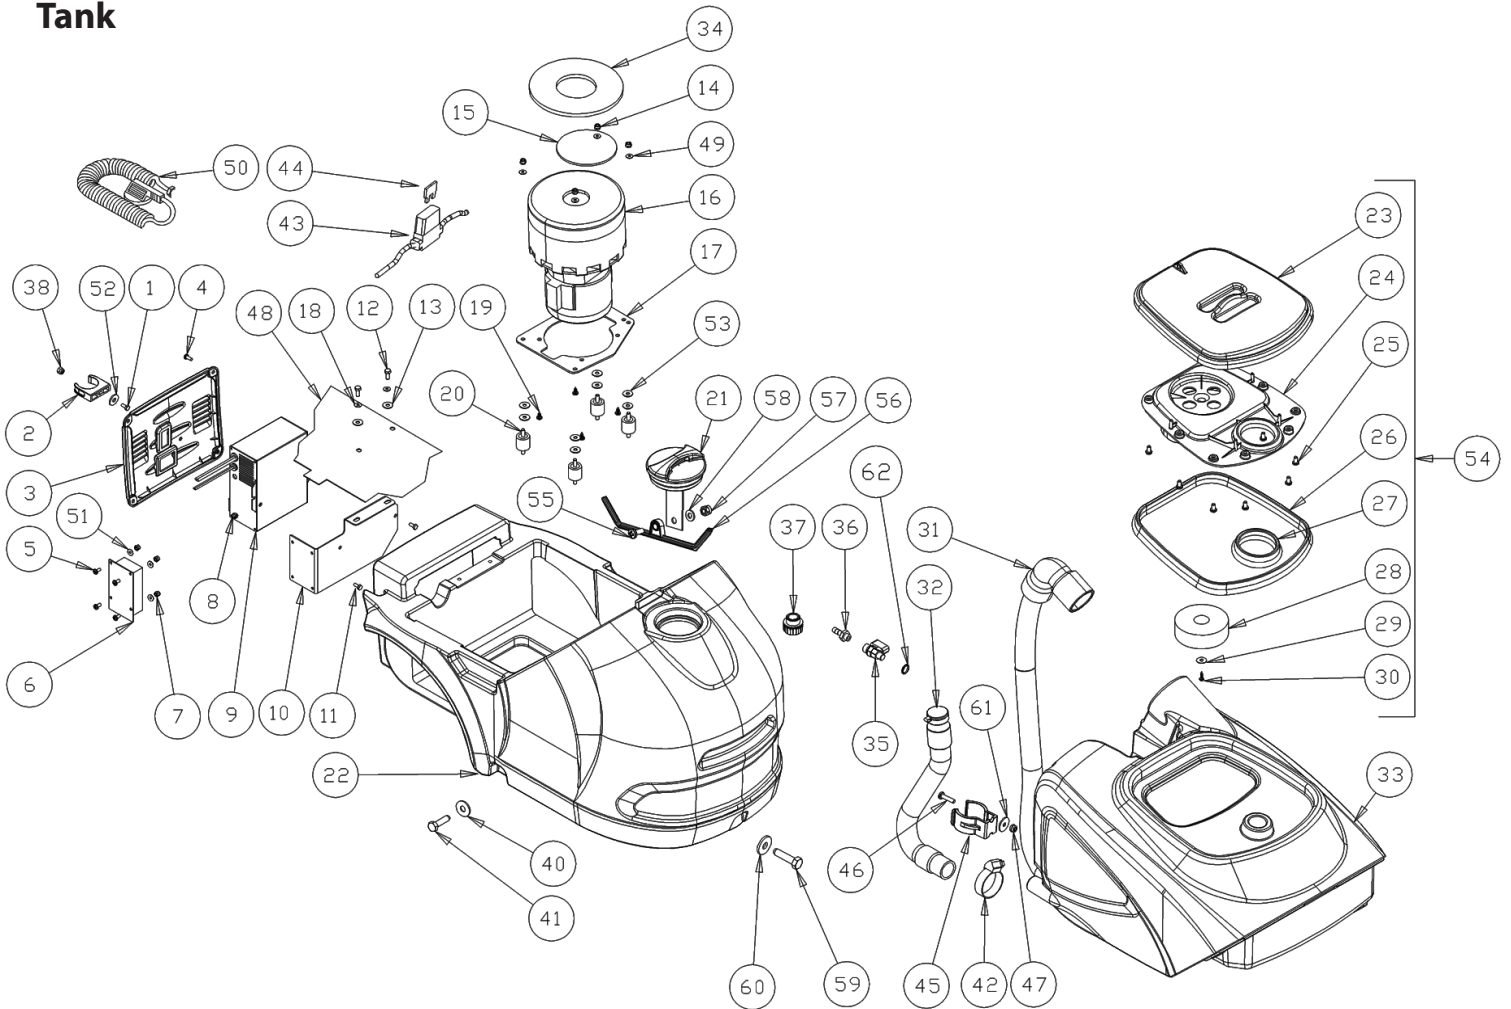

Tank

Ref.	Part N.	Description	Quantity	Validity From	Validity To
1	3VTVT15924	SCREW (4X16)	1	09/2014	
2	3MPVR05841	CLIP	1	09/2014	
3	3MPVR05828	COVER	1		
4	3VTVT75733	SCREW TBEI M 5X 12 ISO 7380 ZB	4		
5	3VTVT09841	SCREW TE M 4X 10 ZC. UNI 5739	4		
6	3MECE00606	BOARD POWER	1	09/2015	
7	3VTDD04368	NUT M 4 ZIN UNI 5588	4		
8	3VTDD04369	NUT M 4 TEF UNI 7473	2		
9	3BACA00152	BATTERY-CHARGERCBHD1 24V 5A	1		
10	3LAFN08893	PLATE	1		
11	3VTVT09841	SCREW TE M 4X 10 ZC. UNI 5739	2		
12	3VTVT34115	SCREW TE M 5X 10 UNI 5739	2		
13	3VTRS13750	WASHER D. 5X14 INX	2		
14	3VTDD07727	NUT M 5 INOX	4		
15	3LAFN05830	NET FERMA FILTRO INOX	1		
16	3MEVR05200	CARBON MOTORE ASP.AMET.116599-13	2		
16	3MOCC00397	MOTOR VACUUM	1