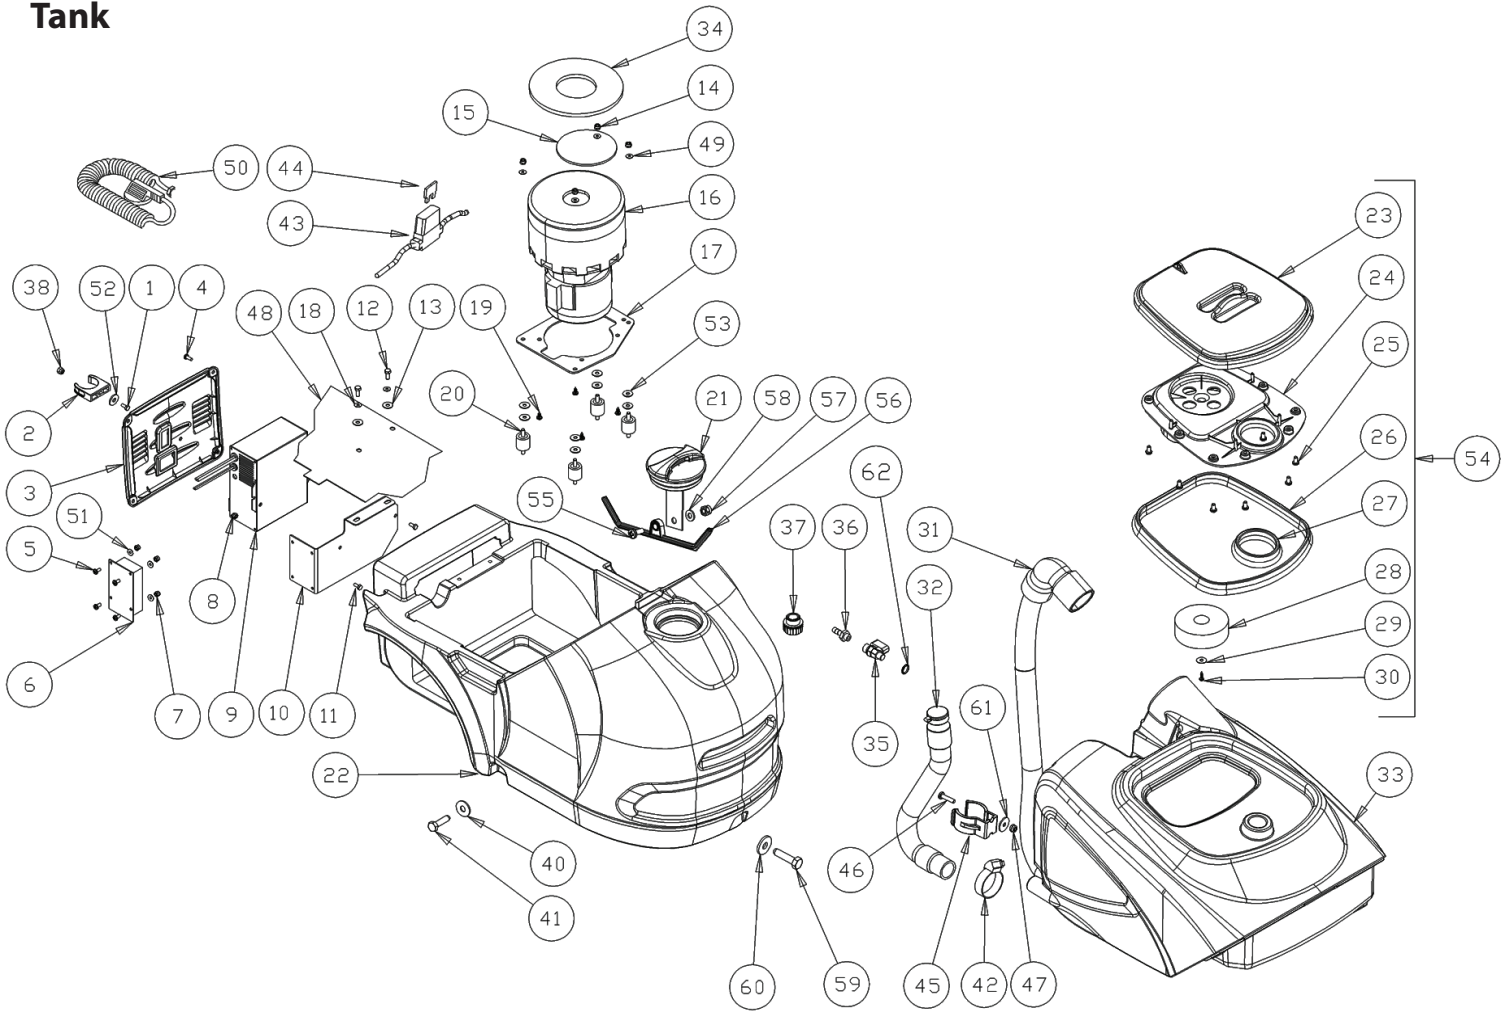

Tank

Ref.	Part N.	Description	Quantity	Validity From	Validity To
17	3LAFN08894	PLATE	1		
18	3VTRS08013	WASHER D. 5 GRW	2		
19	3VTVT48694	SCREW TCB TC 5 X12 UNI 9707 TZ	4		
20	3ABGO00052	VIBRATION DAMP	4		
21	3MPVR05188	CAP	1		
22	3MPVR05960	TANK	1		
23	3MPVR05825	COVER	1		
24	3MPVR05826	COVER	1		
25	3VTVT01694	SCREW TCB TC 5 X10 UNI 9707 TZ	8		
26	3GUVR00306	GASKET	1		
27	3GUVR00307	GASKET	1		
28	3MPVR05836	FLOATER	1		
29	3VTRS00573	WASHER 30x6x3	1		
30	3VTVT48694	SCREW TCB TC 5 X12 UNI 9707 TZ	1		
31	3KTRI04697	TUBE SUCTION	1		
32	3TBFX00346	TUBE	1		
33	3MPVR05961	TANK	1