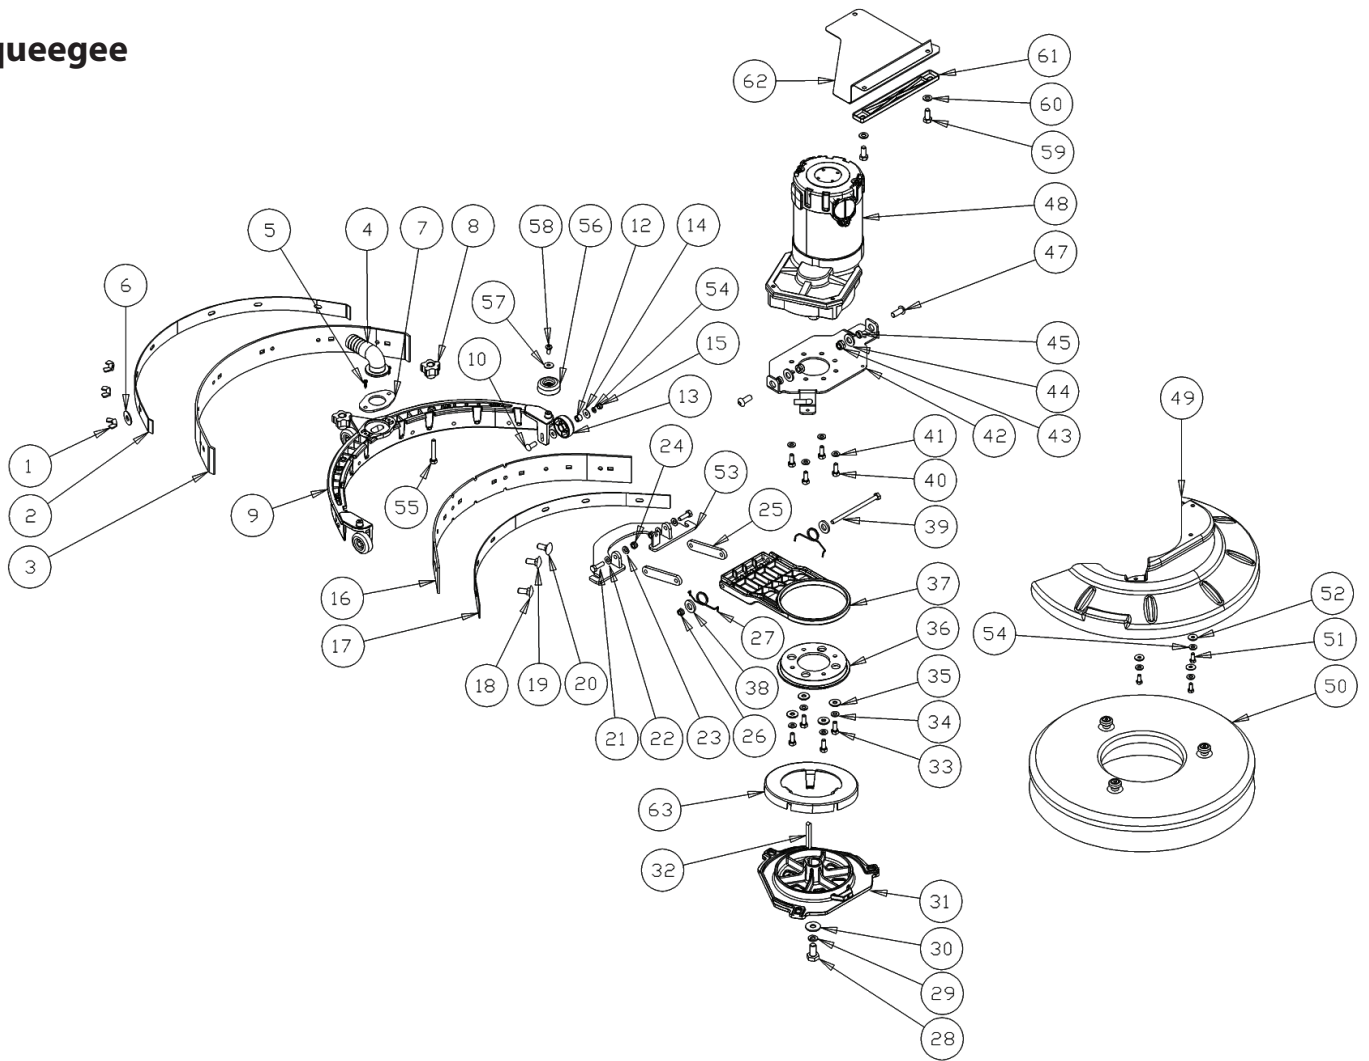

Squeegee

Ref.	Part N.	Description	Quantity	Validity From	Validity To
36	3MPVR07161	BRACKET	1	02/2015	
37	3MPVR07158	BODY SIDE	1	02/2015	
38	3VTRS13945	WASHER	1	02/2015	
39	3VTVT01692	SCREW (6X125)	1		
40	3VTVT15906	SCREW (6X12)	4		
41	3VTRS15144	WASHER (D6)	4		
42	3LAFN08896	PLATE	1		
43	3VTDD01695	NUT	2		
44	3VTRS13947	WASHER (D8)	2		
45	3LAFN08916	BUSHING	2		
47	3VTVT13937	SCREW (8X30)	2		
48	3MOCC00392	MOTOR	1		
49	3MPVR05827	COVER	1		
50	3SPPV01287	BRUSH	1		
51	3VTVT01300	SCREW (5X12)	3		
52	3VTRS13750	WASHER (D5X14)	3		
53	3LAFN08888	SUPPORT	1