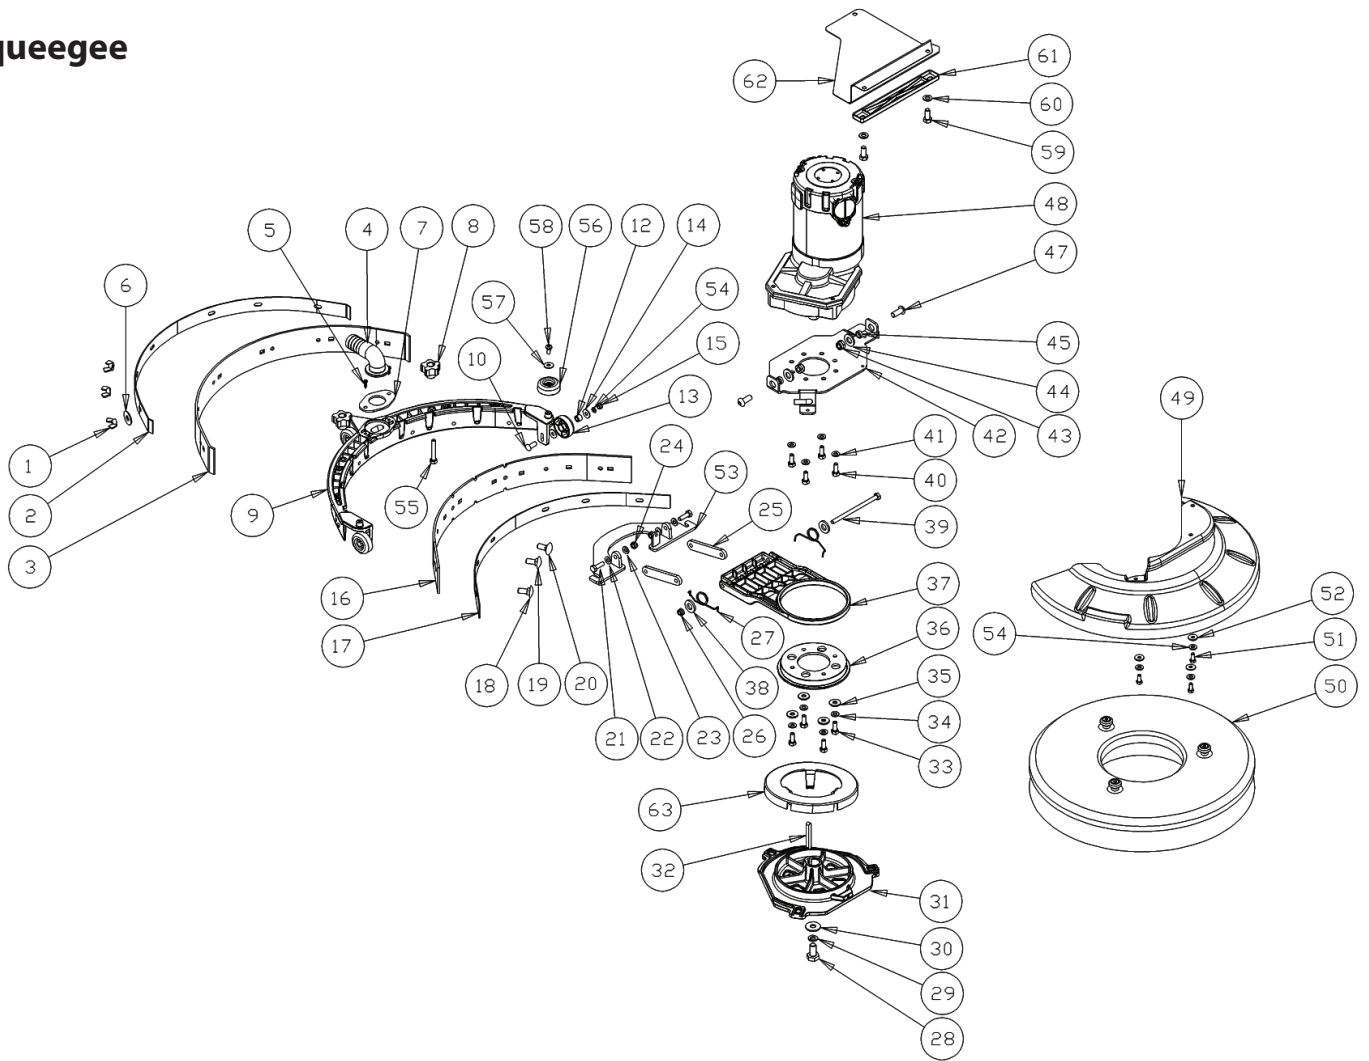

Squeegee

Ref.	Part N.	Description	Quantity	Validity From	Validity To
1	3VTDD00522	NUT	6		
2	3LAFN08887	BRACKET	1		
3	3MPVR05918	BLADE SQUEEGEE LATEX REAR	1		
4	3MPVR05831	CONNECTOR	1		
5	3VTVT48694	SCREW TCB TC 5 X12 UNI 9707 TZ	2		
6	3VTRS13750	WASHER	6		
7	3LAFN08890	FLANGE	1		
8	3MPVR05842	SMALL KNOB	2		
9	3MPVR05835	BODY SQUEEGEE	1		
10	3VTVT01693	SCREW (5X20)	3		
12	3LAFN08913	BUSHING	3		
13	3MPVR05832	WHEEL	3		
14	3VTRS13750	WASHER (5X14)	6		
15	3VTDD07727	NUT	3		
16	3MPVR05917	BLADE SQUEEGEE LATEX FRONT	1		
17	3LAFN08886	BRACKET	1		
18	3VTVT01690	SCREW (5X25)	2