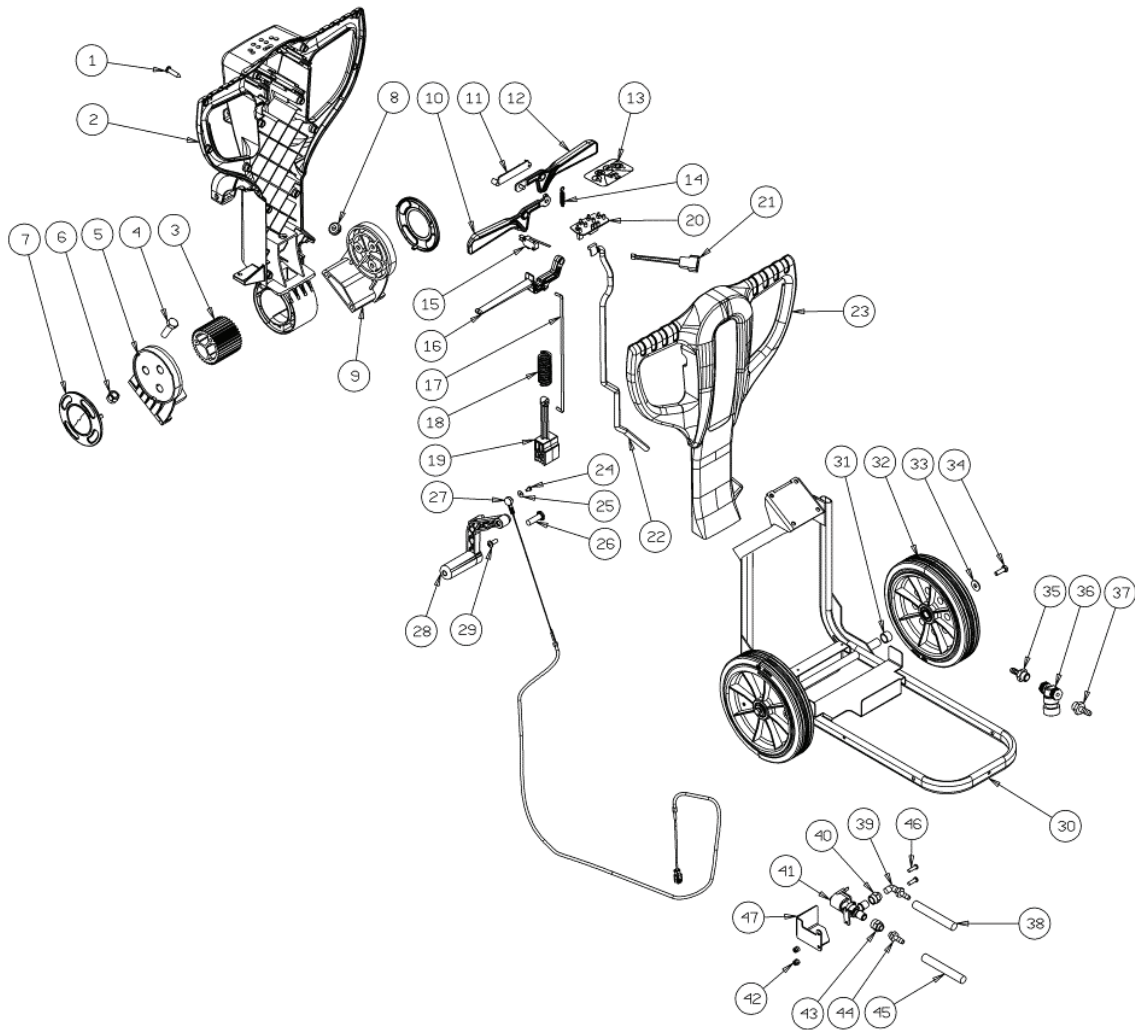

Parts Manual Manuel de pièces

Hurricane Mini

Autoscrubber
Code: 19352

Serial Number:
Numéro de série : _____

Date of Purchase:
Date d'achat : _____

Frame

Ref.	Part N.	Description	Quantity	Validity From	Validity To
1	3VTVT01371	SCREW 4,8X19	14		
2	3MPVR06047	CRANKCASE	1		
3	3MPVR06056	GEAR	1		
4	3VTVT75724	SCREW TBEI M 8X 22 ISO 7380 ZB	4		
5	3MPVR06053	SHELL DX	1		
6	3VTDD00124	NUT M 8 BASSO	4		
7	3MPVR06055	COVER	2		
8	3MPVR06057	FAIR-LEAD	1		
9	3MPVR06054	SHELL SX	1		
10	3MPVR06049	LEVER DX	1		
11	3MPVR06298	COVER	1		
12	3MPVR06048	LEVER SX	1		
13	3ETET01842	LABEL	1	09/2015	
14	3MLML00336	SPRING	1		
15	3MECI36393	MICROSWITCH TRZ. DRW	1		
16	3MPVR06050	LEVER ADJUSTMENT	1		
17	3LAFN09221	LEVER RETURN	1		

Frame

Ref.	Part N.	Description	Quantity	Validity From	Validity To
18	3MLML00337	SPRING	1		
19	3MPVR06052	HANDLE SUPPORT	1		
20	3MECE00605	BOARD 24V	1	09/2015	2017/04
20	3KTRIO4748	CIRCUIT BOARD KIT	1	2017/04	
21	3MECB01324	WIRING PUSH BUTTON	1		
22	3KTRIO2362	RIBBON CABLE	1	12/2016	
23	3MPVR06046	CRANKCASE	1		
24	3VTVT00800	SCREW TC 4X12 ZN	1		
25	3VTRS00251	WASHER 4-16 INOX A2	1		
26	3LAFN09248	PIN	1		
27	3CMCV00463	CABLE BLADE LIFT	1		
28	3MPVR49942	LEVER SHK PP	1		
29	3VTVT00796	SCREW TC 6X12	1		
30	3LAFN08895	FRAME	1		
31	3LAFN08915	BUSHING	2		
32	3RTRT00537	WHEEL	2		
33	3VTRS00512	WASHER D. 8 X24 ZC.	2		

Frame

Ref.	Part N.	Description	Quantity	Validity From	Validity To
34	3VTVT01110	SCREW TE 8X16 UNI5739	2		
35	3RCVR00786	CONNECTOR	1	05/2013	
36	3FTAC00044	FILTER	1		
37	3RCVR00786	CONNECTOR	1	05/2013	
38	3TBBP00482	TUBE	1		
39	3RCVR00004	CONNECTOR 1/8"	1	01/2014	
40	3RCDS00045	CONNECTOR	1		
41	3PMVR01883	SOLENOID VALVE	1		
42	3VTDD00055	NUT M 4 ATB A2	2	07/2013	
43	3RCDS00045	CONNECTOR	1		
44	3RCVR00004	CONNECTOR PORTAGOMMA 1/8" D.7	1		
45	3TBBP00483	TUBE	1		
46	3VTVT15924	SCREW M 4X 16 TCB-TC UNI 7687	2	07/2013	
47	3LAFN07948	PROTECTION SOLENOID	1	07/2013	