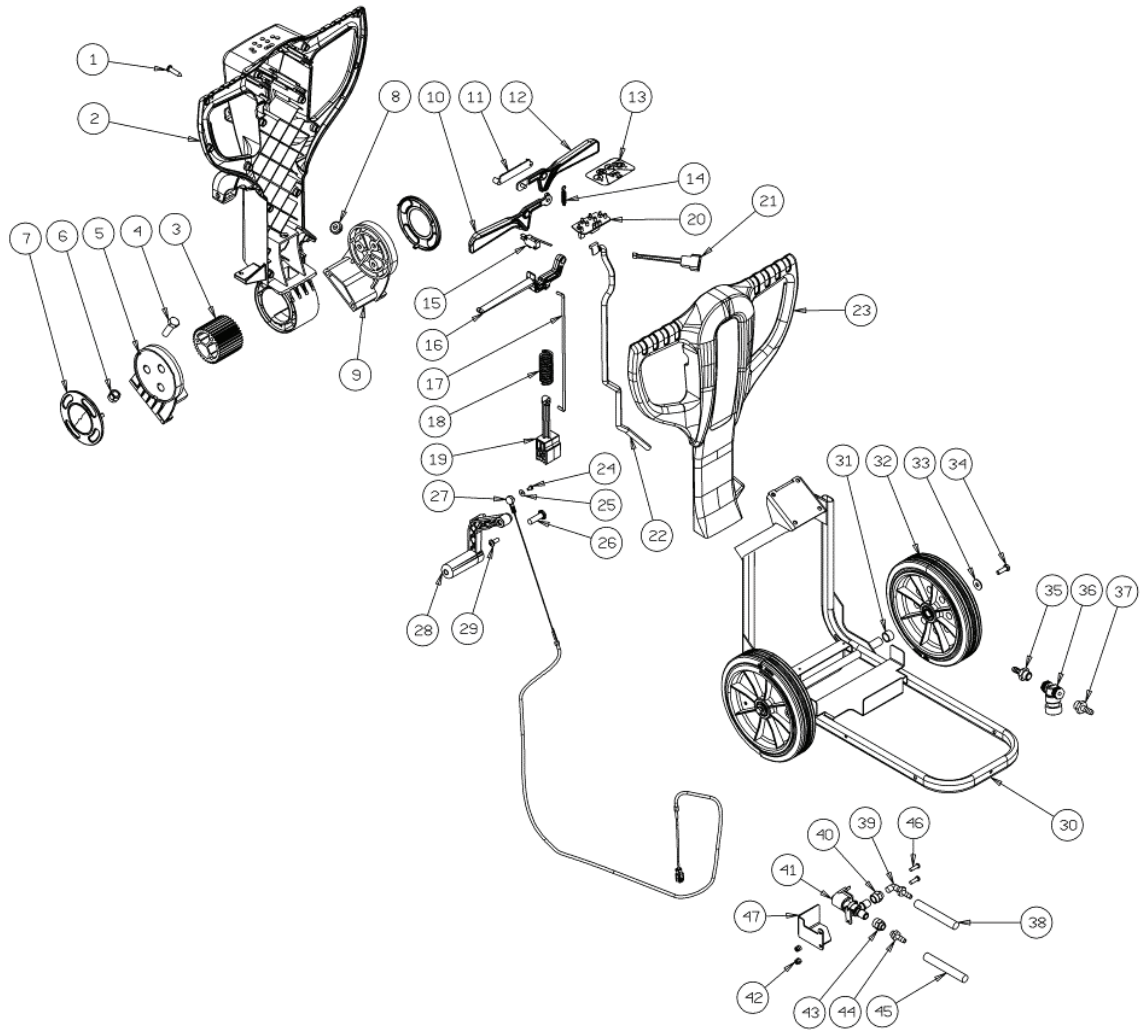

Parts Manual Manuel de pièces

Hurricane Mini

Autoscrubber
Code: 19352

Serial Number:
Numéro de série : _____

Date of Purchase:
Date d'achat : _____

Frame

Ref.	Part N.	Description	Quantity	Validity From	Validity To
1	3VTVT01371	SCREW 4,8X19	14		
2	3MPVR06047	CRANKCASE	1		
3	3MPVR06056	GEAR	1		
4	3VTVT75724	SCREW TBEI M 8X 22 ISO 7380 ZB	4		
5	3MPVR06053	SHELL DX	1		
6	3VTDD00124	NUT M 8 BASSO	4		
7	3MPVR06055	COVER	2		
8	3MPVR06057	FAIR-LEAD	1		
9	3MPVR06054	SHELL SX	1		
10	3MPVR06049	LEVER DX	1		
11	3MPVR06298	COVER	1		
12	3MPVR06048	LEVER SX	1		
13	3ETET01842	LABEL	1	09/2015	
14	3MLML00336	SPRING	1		
15	3MECI36393	MICROSWITCH TRZ. DRW	1		
16	3MPVR06050	LEVER ADJUSTMENT	1		
17	3LAFN09221	LEVER RETURN	1		

Frame

Ref.	Part N.	Description	Quantity	Validity From	Validity To
18	3MLML00337	SPRING	1		
19	3MPVR06052	HANDLE SUPPORT	1		
20	3MECE00605	BOARD 24V	1	09/2015	2017/04
20	3KTRIO4748	CIRCUIT BOARD KIT	1	2017/04	
21	3MECB01324	WIRING PUSH BUTTON	1		
22	3KTRIO2362	RIBBON CABLE	1	12/2016	
23	3MPVR06046	CRANKCASE	1		
24	3VTVT00800	SCREW TC 4X12 ZN	1		
25	3VTRS00251	WASHER 4-16 INOX A2	1		
26	3LAFN09248	PIN	1		
27	3CMCV00463	CABLE BLADE LIFT	1		
28	3MPVR49942	LEVER SHK PP	1		
29	3VTVT00796	SCREW TC 6X12	1		
30	3LAFN08895	FRAME	1		
31	3LAFN08915	BUSHING	2		
32	3RTRT00537	WHEEL	2		
33	3VTRS00512	WASHER D. 8 X24 ZC.	2		

Frame

Ref.	Part N.	Description	Quantity	Validity From	Validity To
34	3VTVT01110	SCREW TE 8X16 UNI5739	2		
35	3RCVR00786	CONNECTOR	1	05/2013	
36	3FTAC00044	FILTER	1		
37	3RCVR00786	CONNECTOR	1	05/2013	
38	3TBBP00482	TUBE	1		
39	3RCVR00004	CONNECTOR 1/8"	1	01/2014	
40	3RCDS00045	CONNECTOR	1		
41	3PMVR01883	SOLENOID VALVE	1		
42	3VTDD00055	NUT M 4 ATB A2	2	07/2013	
43	3RCDS00045	CONNECTOR	1		
44	3RCVR00004	CONNECTOR PORTAGOMMA 1/8" D.7	1		
45	3TBBP00483	TUBE	1		
46	3VTVT15924	SCREW M 4X 16 TCB-TC UNI 7687	2	07/2013	
47	3LAFN07948	PROTECTION SOLENOID	1	07/2013	