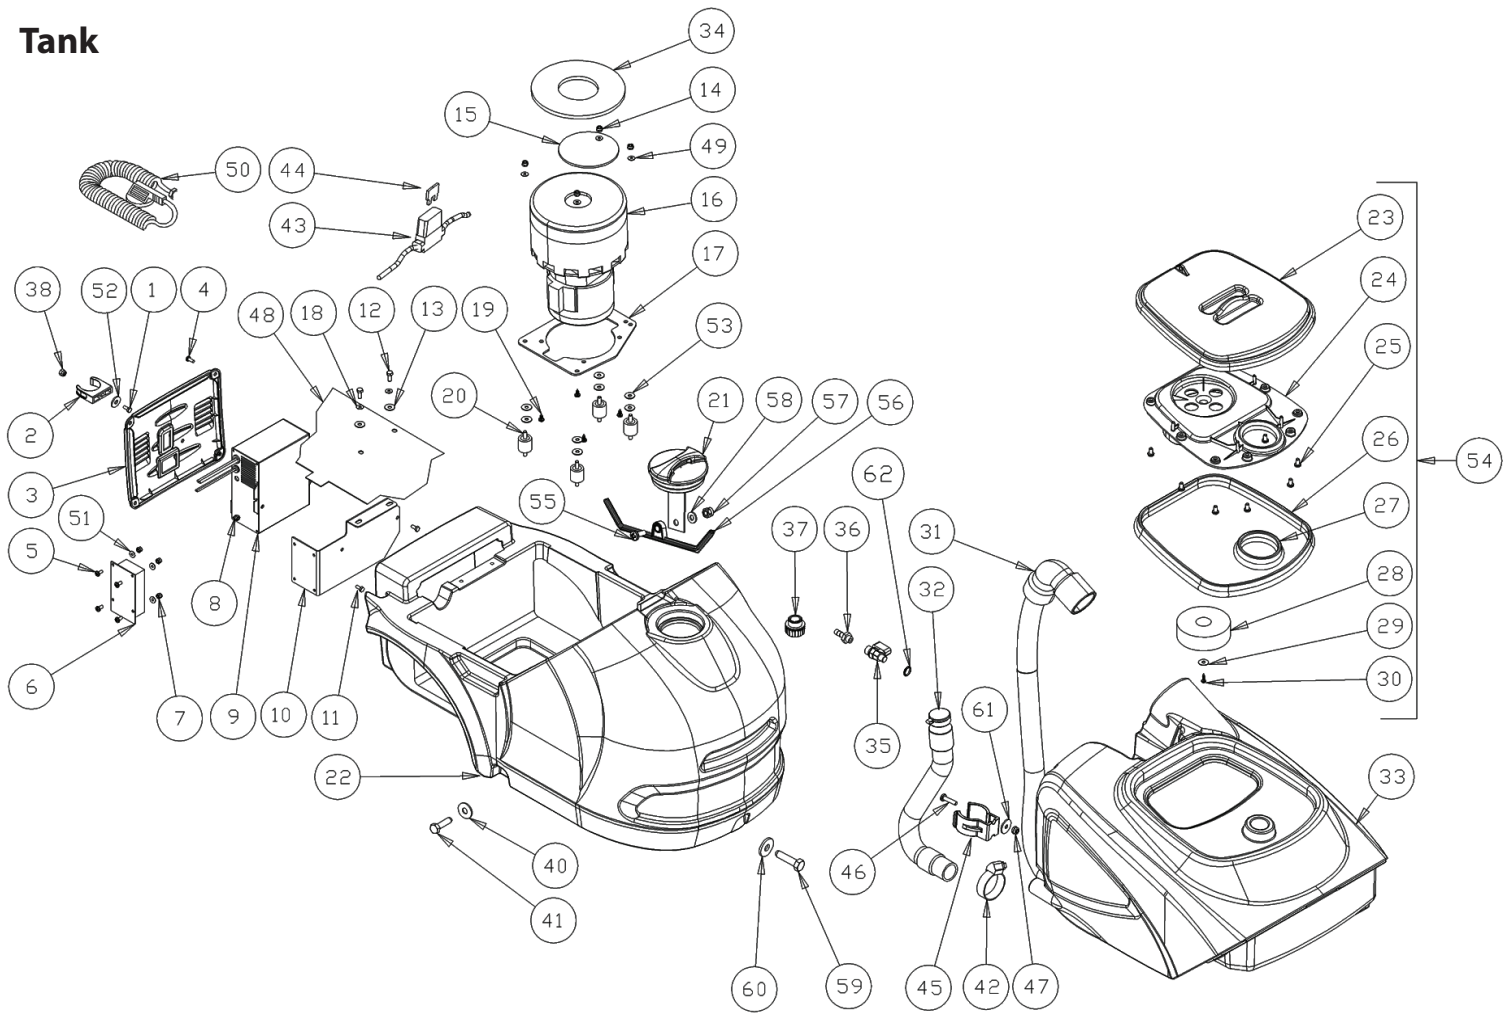

Tank

Ref.	Part N.	Description	Quantity	Validity From	Validity To
34	3GUGO00444	GASKET	1		
35	3RCGR00008	VALVE A SFERA MF 1/8"	1		
36	3RCVR00004	CONNECTOR PORTAGOMMA 1/8" D.7	1		
37	3MPVR08003	CAP	1		
38	3VTDD15925	NUT M 4 INX	1	09/2014	
40	3VTRS13750	WASHER D. 5X14 INX	3		
41	3VTVT01376	SCREW TE M 5X 35 UNI 5739	3		
42	3FSVR00002	CLAMP EKOFLEX 9 23-35	1		
43	3MECB01272	WIRING FUSE HOLDER BATTERY	1		
44	3MEVR01136	FUSE 30A	1		
45	3MPVR06412	SUPPORT	1	11/2014	
46	3VTVT00863	SCREW	2	11/2014	
47	3VTDD04369	NUT M 4 TEF UNI 7473	1		
48	3MPVR05907	PROTECTION	1		
49	3VTRS15908	WASHER D. 5 INX GRW UNI 1751	4		
50	3MECB00923	EXTENSION AWG18 US PLUG	1		
51	3VTRS00377	WASHER M4	4