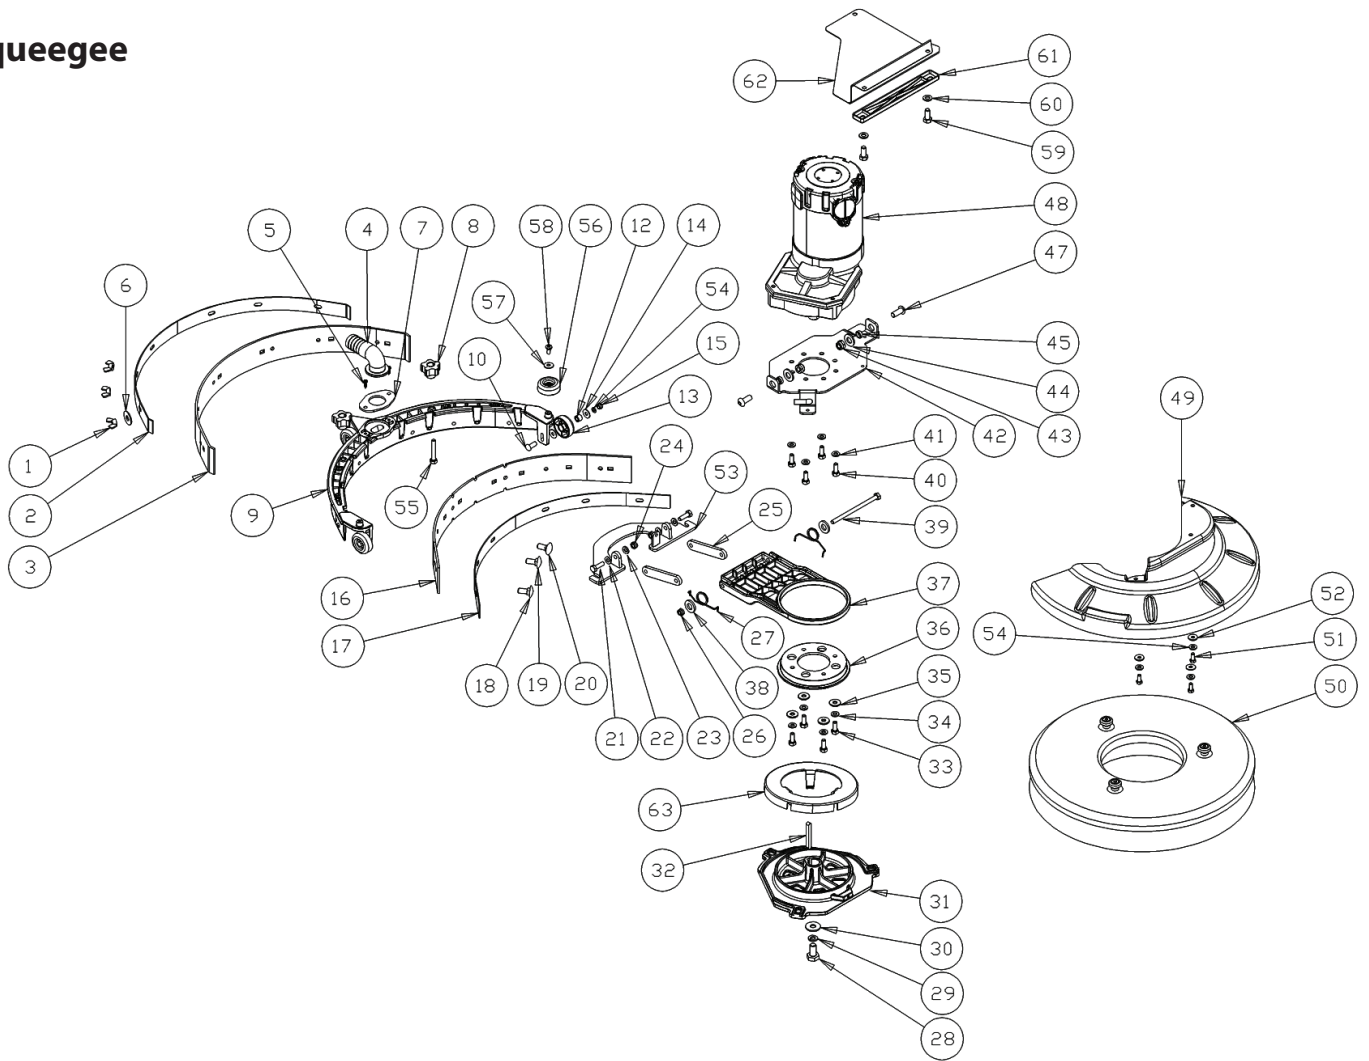

Squeegee

Ref.	Part N.	Description	Quantity	Validity From	Validity To
54	3VTRS15908	WASHER (D5)	3		
55	3VTVT15515	SCREW (6X50)	2		
56	3MPVR05832	WHEEL	2		
57	3VTRS13750	WASHER D. 5X14 INX	2		
58	3VTVT48694	SCREW TCB TC 5 X12 UNI 9707 TZ	2		
59	3VTVT01300	SCREW TE M5X12 INOX	2	11/2012	
60	3VTRS13750	WASHER D. 5X14 INX	2	11/2012	
61	3MPVR06259	BRACKET	1	11/2012	
62	3MPVR06257	COVER	1	11/2012	
63	3MPVR06045	CONVEYOR	1	09/2013