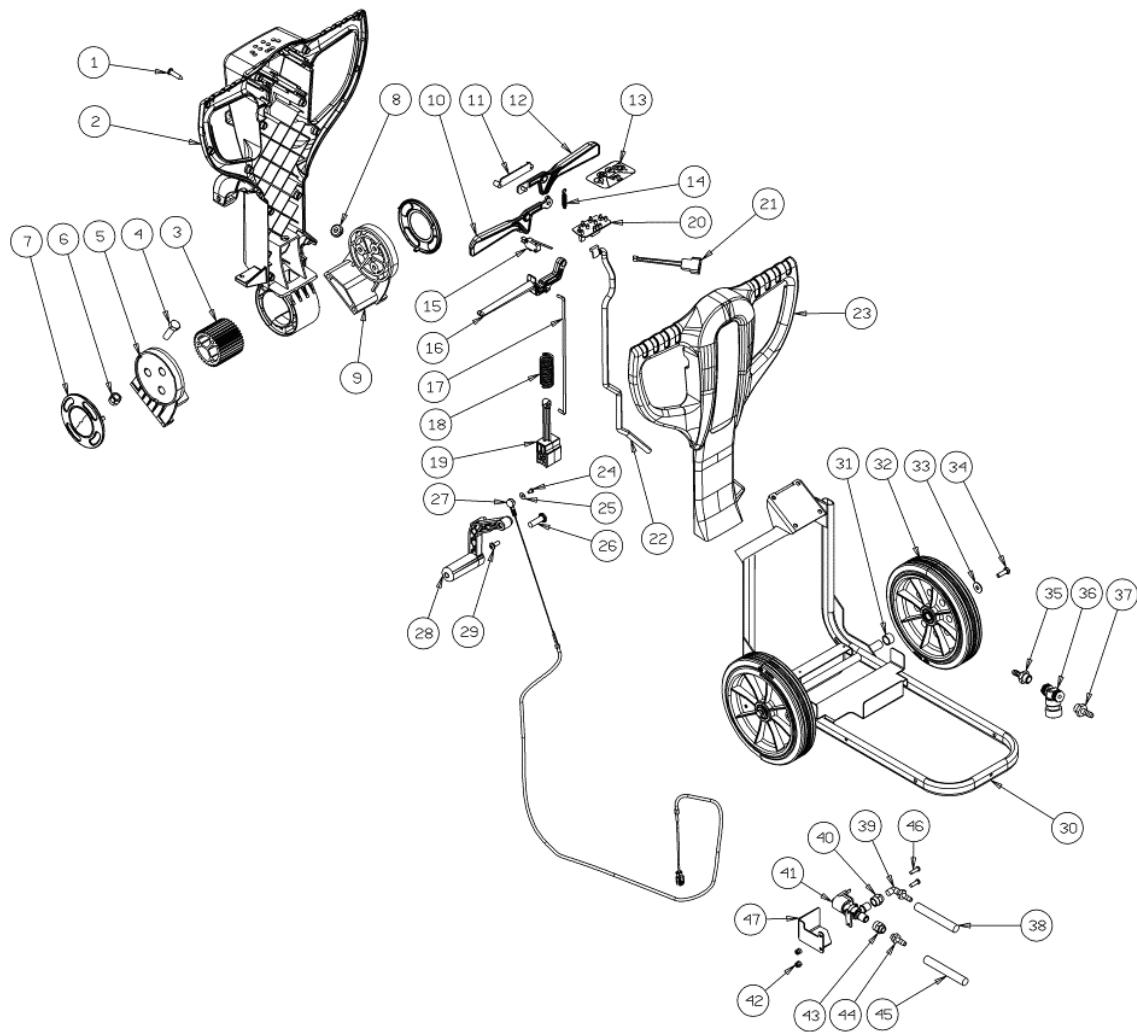

Parts Manual Manuel de pièces

Hurricane Mini

Autoscrubber
Code: 19352

Serial Number:
Numéro de série : _____

Date of Purchase:
Date d'achat : _____

Frame

Ref.	Part N.	Description	Quantity	Validity From	Validity To
1	3VTVT01371	SCREW 4,8X19	14		
2	3MPVR06047	CRANKCASE	1		
3	3MPVR06056	GEAR	1		
4	3VTVT75724	SCREW TBEI M 8X 22 ISO 7380 ZB	4		
5	3MPVR06053	SHELL DX	1		
6	3VTDD00124	NUT M 8 BASSO	4		
7	3MPVR06055	COVER	2		
8	3MPVR06057	FAIR-LEAD	1		
9	3MPVR06054	SHELL SX	1		
10	3MPVR06049	LEVER DX	1		
11	3MPVR06298	COVER	1		
12	3MPVR06048	LEVER SX	1		
13	3ETET01842	LABEL	1	09/2015	
14	3MLML00336	SPRING	1		
15	3MECI36393	MICROSWITCH TRZ. DRW	1		
16	3MPVR06050	LEVER ADJUSTMENT	1		
17	3LAFN09221	LEVER RETURN	1		

Frame

Ref.	Part N.	Description	Quantity	Validity From	Validity To
18	3MLML00337	SPRING	1		
19	3MPVR06052	HANDLE SUPPORT	1		
20	3MECE00605	BOARD 24V	1	09/2015	2017/04
20	3KTRIO4748	CIRCUIT BOARD KIT	1	2017/04	
21	3MECB01324	WIRING PUSH BUTTON	1		
22	3KTRIO2362	RIBBON CABLE	1	12/2016	
23	3MPVR06046	CRANKCASE	1		
24	3VTVT00800	SCREW TC 4X12 ZN	1		
25	3VTRS00251	WASHER 4-16 INOX A2	1		
26	3LAFN09248	PIN	1		
27	3CMCV00463	CABLE BLADE LIFT	1		
28	3MPVR49942	LEVER SHK PP	1		
29	3VTVT00796	SCREW TC 6X12	1		
30	3LAFN08895	FRAME	1		
31	3LAFN08915	BUSHING	2		
32	3RTRT00537	WHEEL	2		
33	3VTRS00512	WASHER D. 8 X24 ZC.	2		

Frame

Ref.	Part N.	Description	Quantity	Validity From	Validity To
34	3VTVT01110	SCREW TE 8X16 UNI5739	2		
35	3RCVR00786	CONNECTOR	1	05/2013	
36	3FTAC00044	FILTER	1		
37	3RCVR00786	CONNECTOR	1	05/2013	
38	3TBBP00482	TUBE	1		
39	3RCVR00004	CONNECTOR 1/8"	1	01/2014	
40	3RCDS00045	CONNECTOR	1		
41	3PMVR01883	SOLENOID VALVE	1		
42	3VTDD00055	NUT M 4 ATB A2	2	07/2013	
43	3RCDS00045	CONNECTOR	1		
44	3RCVR00004	CONNECTOR PORTAGOMMA 1/8" D.7	1		
45	3TBBP00483	TUBE	1		
46	3VTVT15924	SCREW M 4X 16 TCB-TC UNI 7687	2	07/2013	
47	3LAFN07948	PROTECTION SOLENOID	1	07/2013	